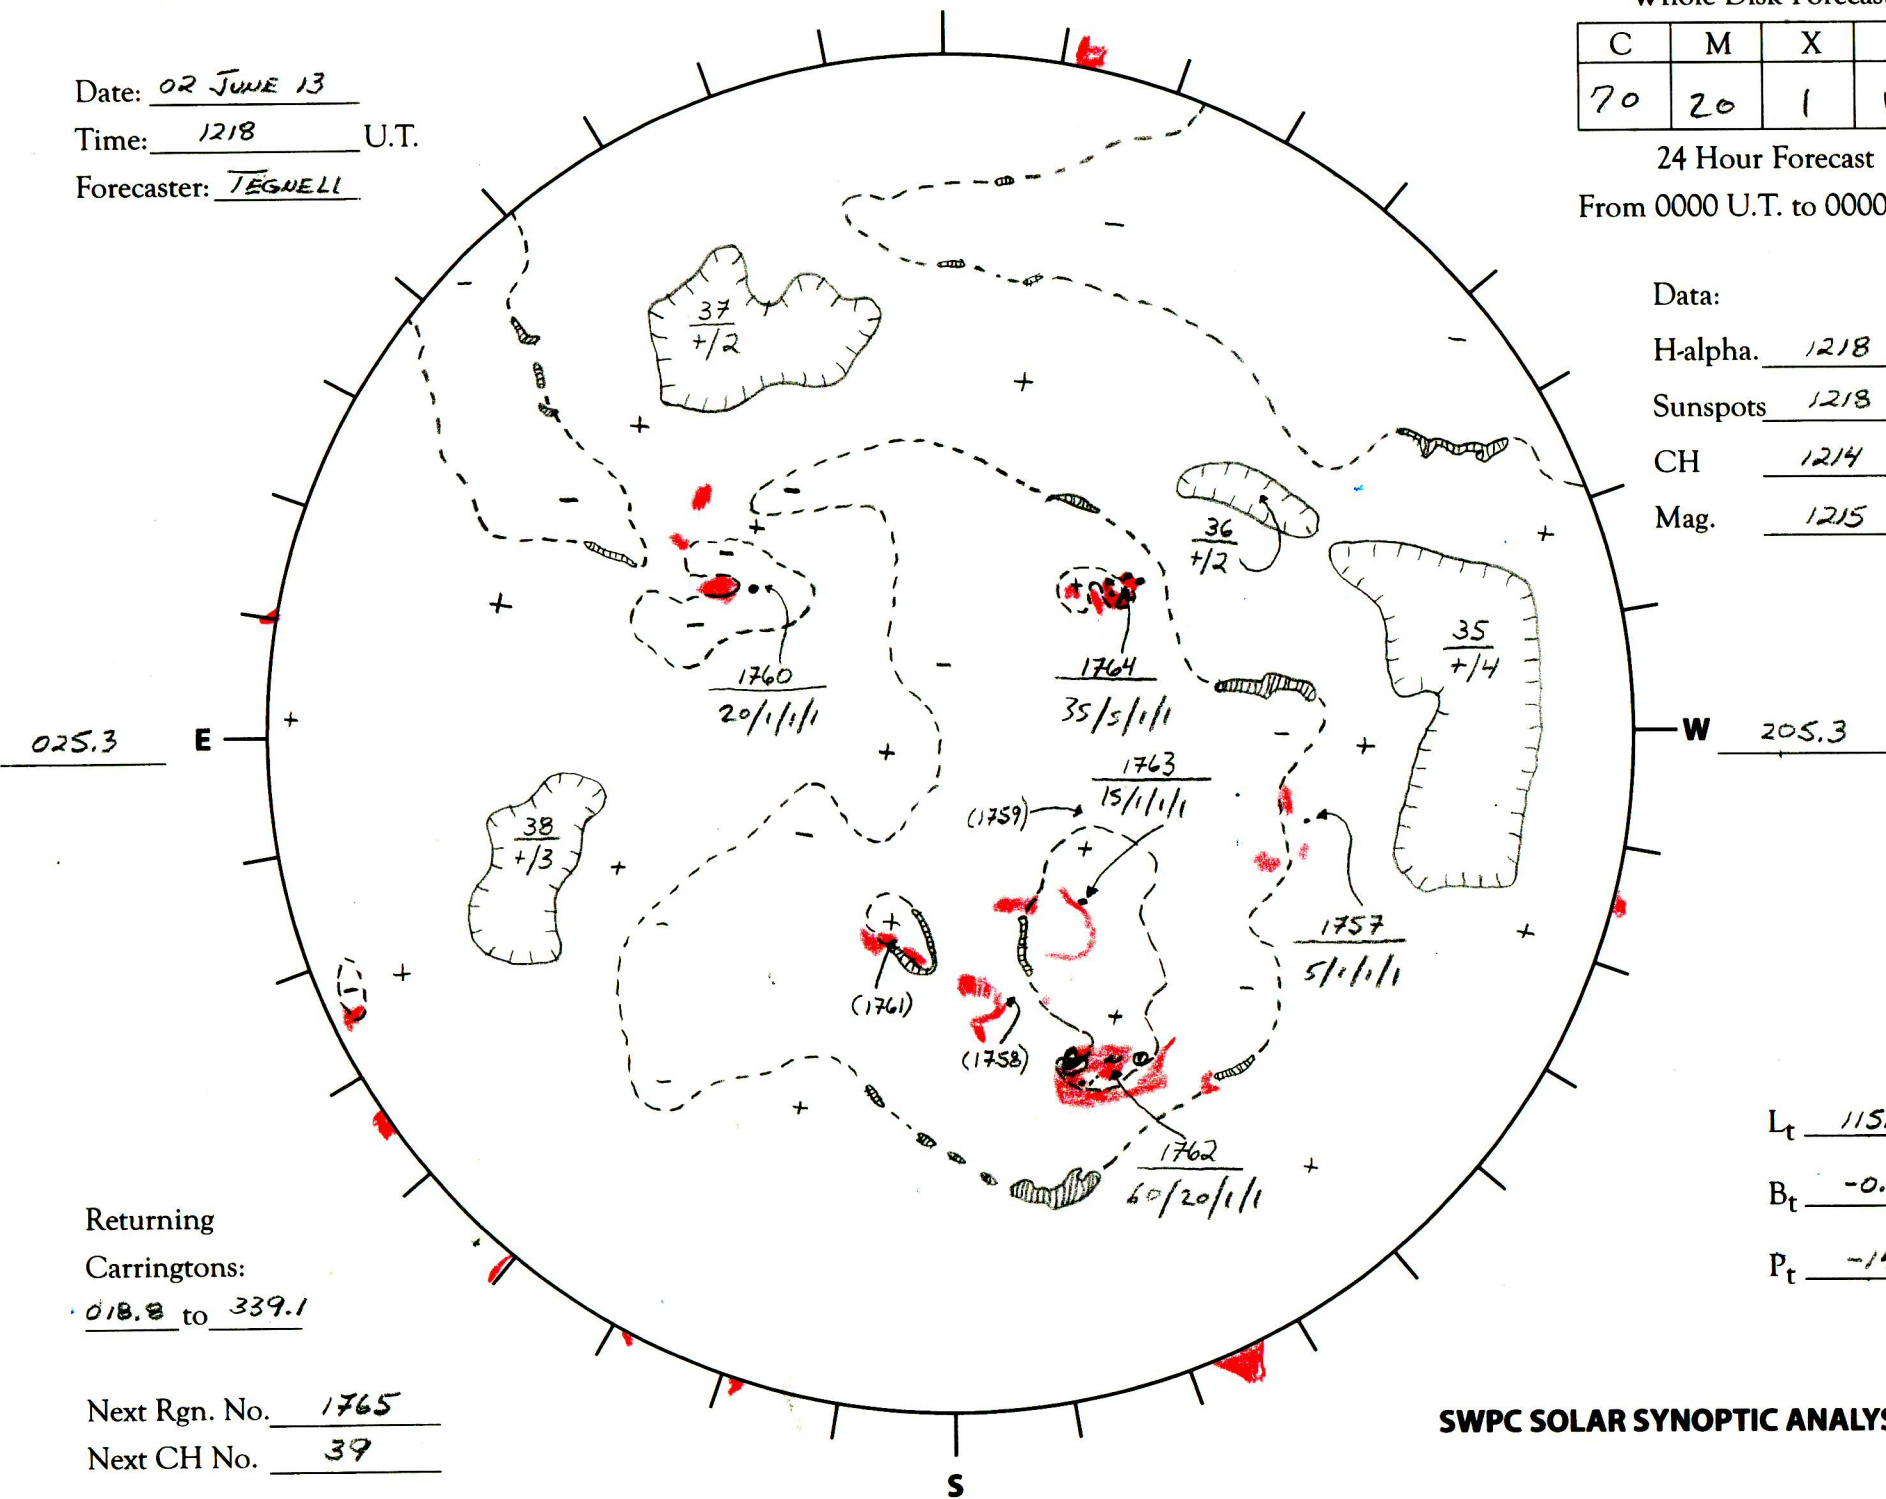

Date: 02 JUNE 13
 Time: 1218 U.T.
 Forecaster: TÉGUELL

Whole Disk Forecast

C	M	X	P
70	20	1	1

24 Hour Forecast
 From 0000 U.T. to 0000 U.T.

Data:
 H-alpha. 1218 U.T.
 Sunspots 1218 U.T.
 CH 1214 U.T.
 Mag. 1215 U.T.

Returning
 Carringtons:
018.8 to 339.1

Next Rgn. No. 1765
 Next CH No. 39

L_t 115.3
 B_t -0.48
 P_t -14.8