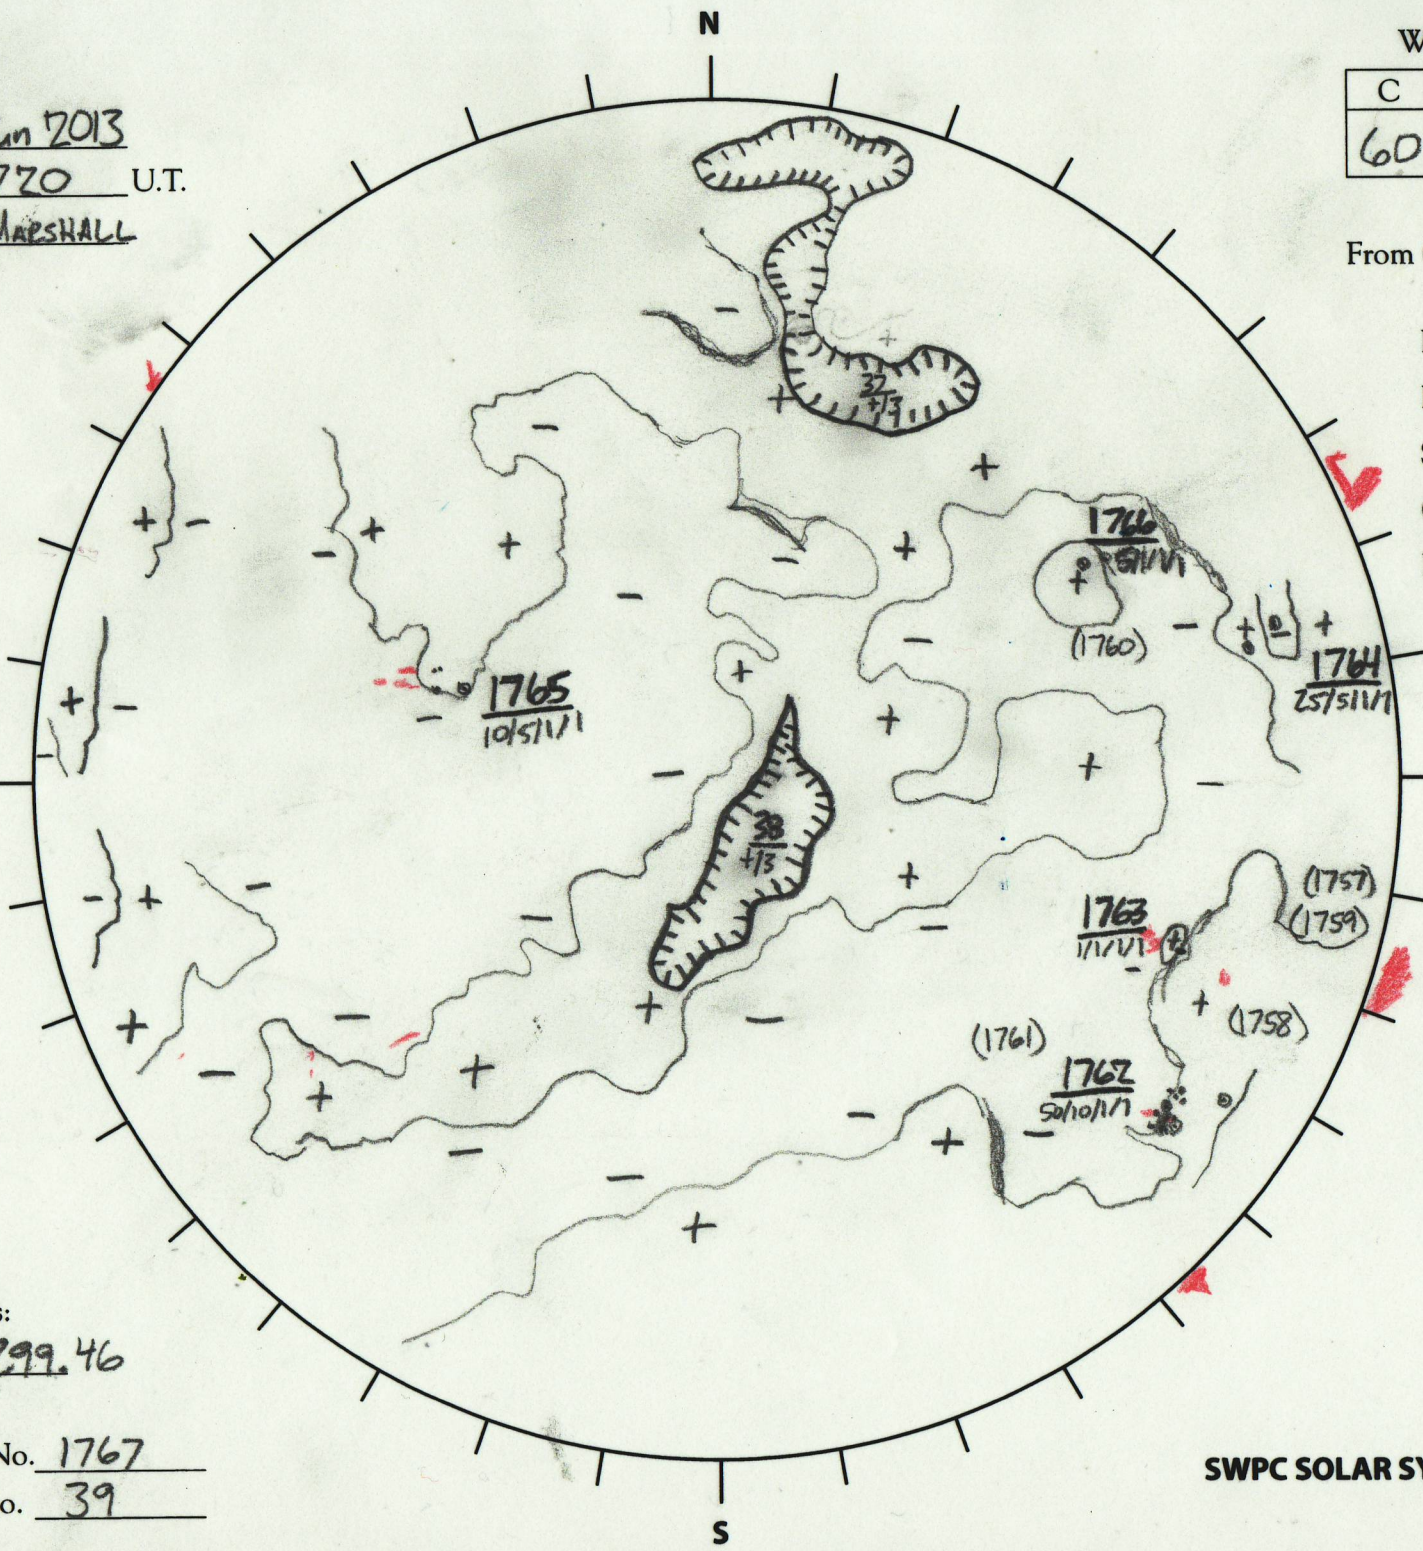

Date: 5 Jun 2013  
 Time: 0720 U.T.  
 Forecaster: MARSHALL

Whole Disk Forecast

| C  | M  | X | P |
|----|----|---|---|
| 60 | 15 | 1 | 1 |

24 Hour Forecast  
 From 0000 U.T. to 0000 U.T.

Data:

H-alpha. 0720 U.T.

Sunspots 1637 U.T.

CH 1700 U.T.

Mag. 1645 U.T.

348.36 E

W 168.36

Returning  
 Carringtons:  
339.17 to 299.46

Next Rgn. No. 1767  
 Next CH No. 39

$L_t$  78.36  
 $B_t$  -0.14  
 $P_t$  -13.73