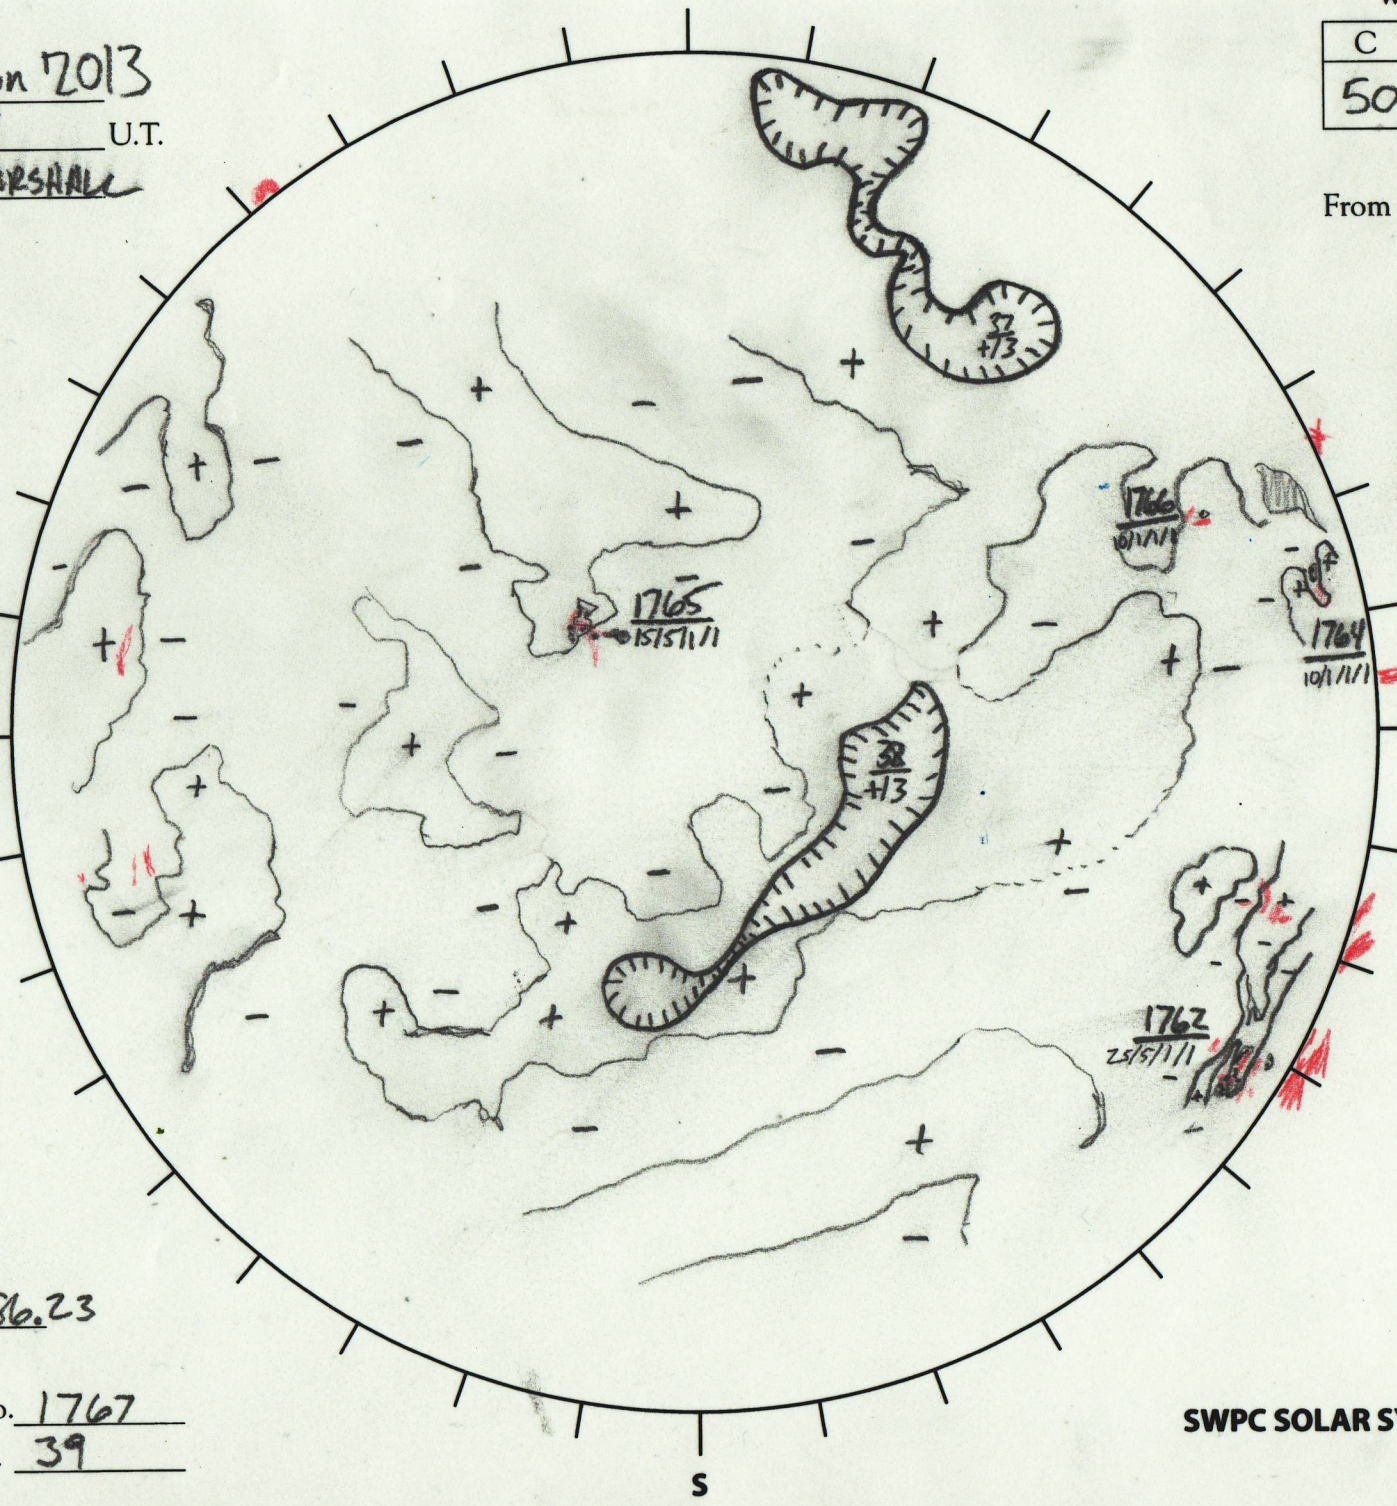

Date: 6 Jun 2013
 Time: 1624 U.T.
 Forecaster: MARSHALL

Whole Disk Forecast

C	M	X	P
50	5	1	1

24 Hour Forecast
 From 0000 U.T. to 0000 U.T.

Data:
 H-alpha. 1624 U.T.
 Sunspots 1645 U.T.
 CH 1625 U.T.
 Mag. 1615 U.T.

330.12 E

W 150.12

Returning
 Carringtons:
325.93 to 286.23

Next Rgn. No. 1767
 Next CH No. 39

L_t 60.12
 B_t 0.02
 P_t -13.19