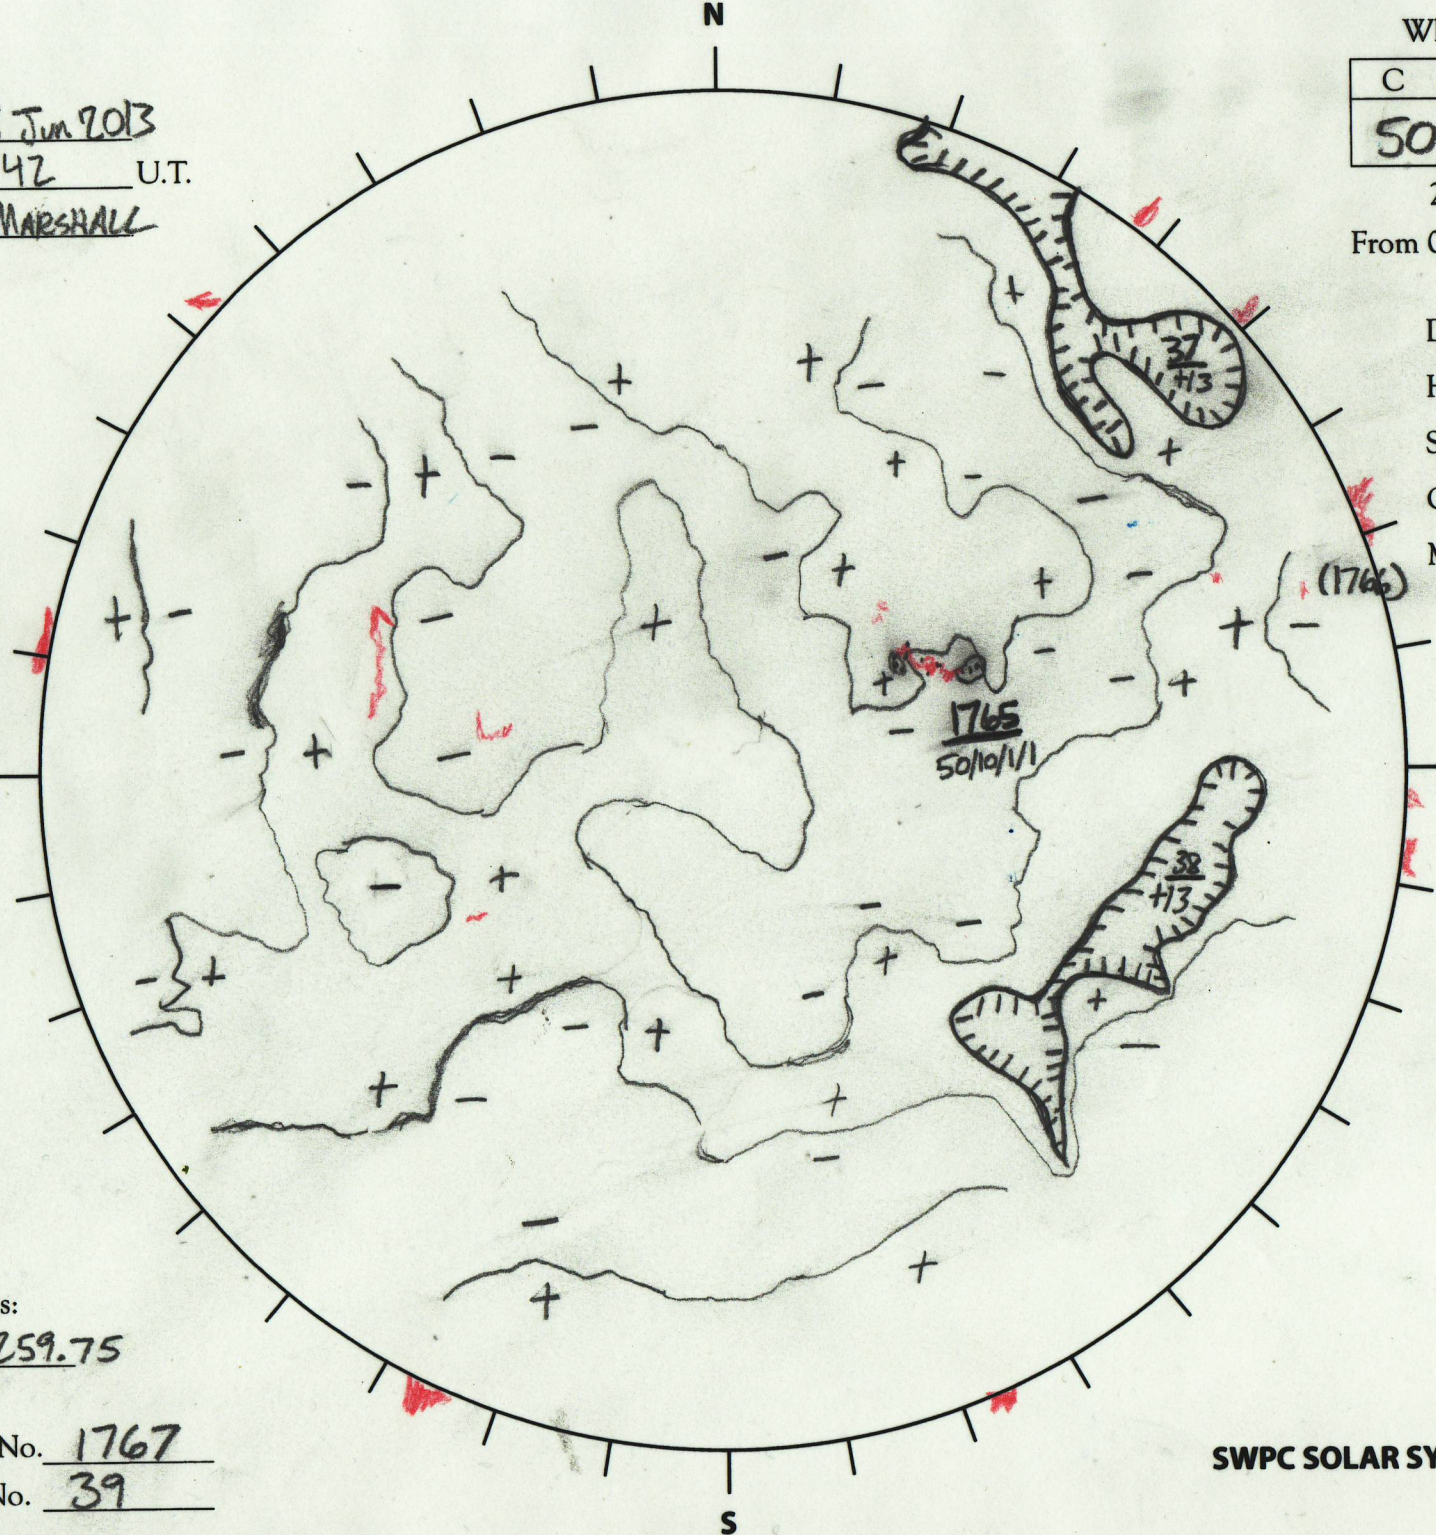

Date: 08 Jun 2013
 Time: 1742 U.T.
 Forecaster: MARSHALL

Whole Disk Forecast

C	M	X	P
50	10	1	1

24 Hour Forecast
 From 0000 U.T. to 0000 U.T.

Data:
 H-alpha. 1742 U.T.
 Sunspots 1655 U.T.
 CH 1659 U.T.
 Mag. 1645 U.T.

302.94 E

W 172.94

Returning Carringtons:
299.46 to 259.75

Next Rgn. No. 1767
 Next CH No. 39

L_t 32.94
 B_t 0.67
 P_t -12.36