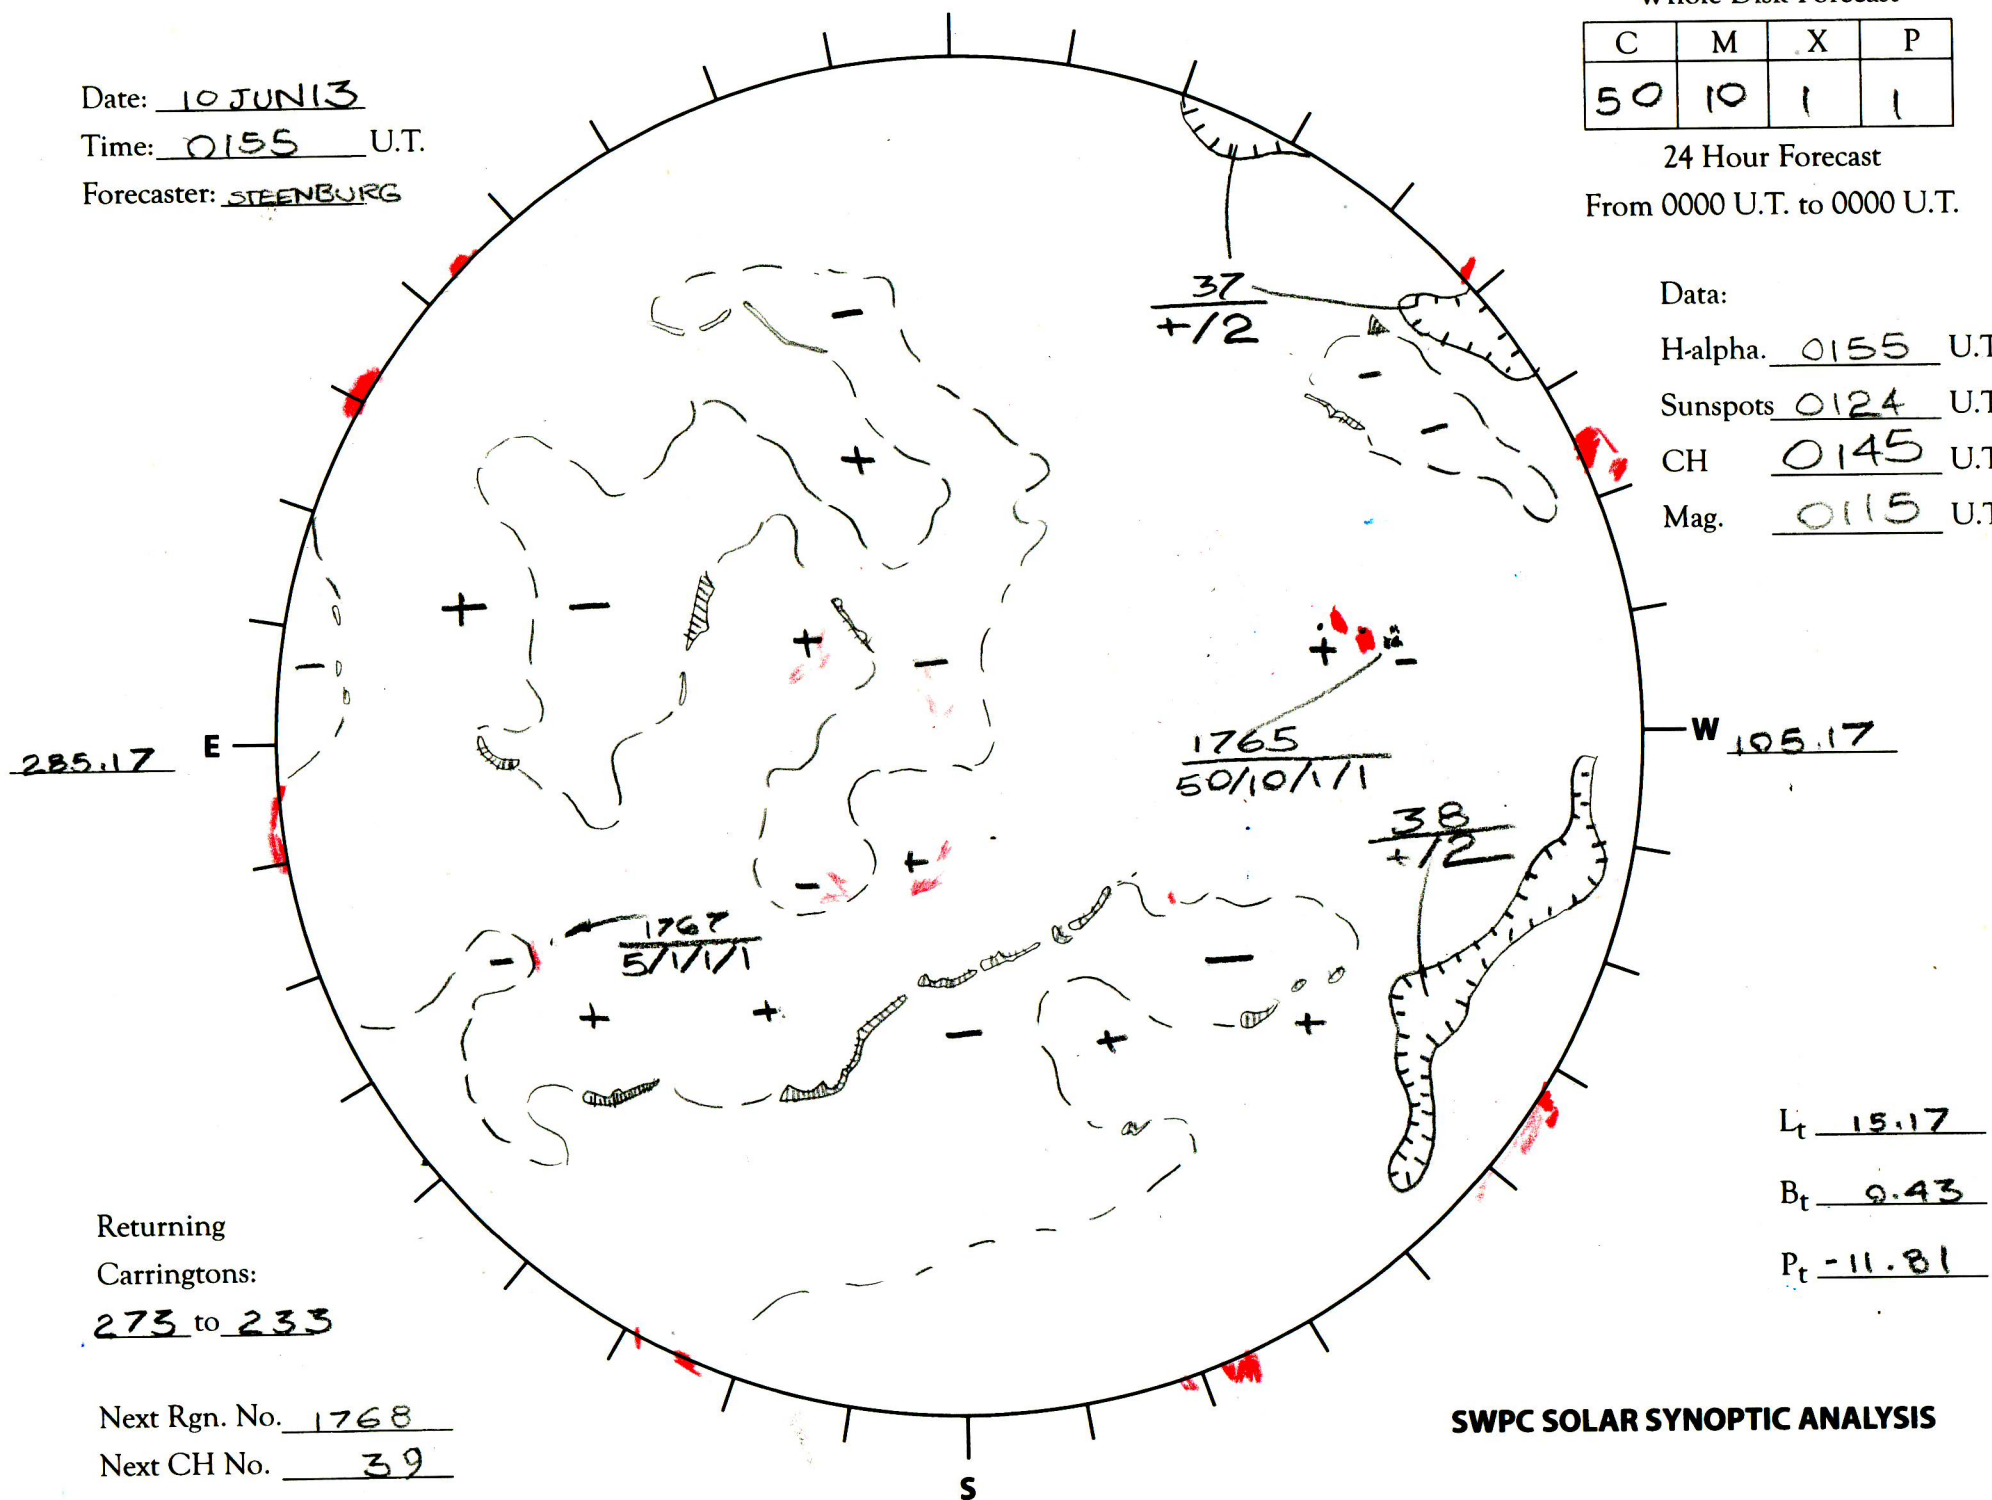

Date: 10 JUN 13
 Time: 0155 U.T.
 Forecaster: STEENBURG

Whole Disk Forecast

C	M	X	P
50	10	1	1

24 Hour Forecast
 From 0000 U.T. to 0000 U.T.

Data:
 H-alpha. 0155 U.T.
 Sunspots 0124 U.T.
 CH 0145 U.T.
 Mag. 0115 U.T.

285.17 E

W 105.17

Returning
 Carringtons:
273 to 233

L_t 15.17
 B_t 0.43
 P_t -11.81

Next Rgn. No. 1768
 Next CH No. 39

SWPC SOLAR SYNOPTIC ANALYSIS