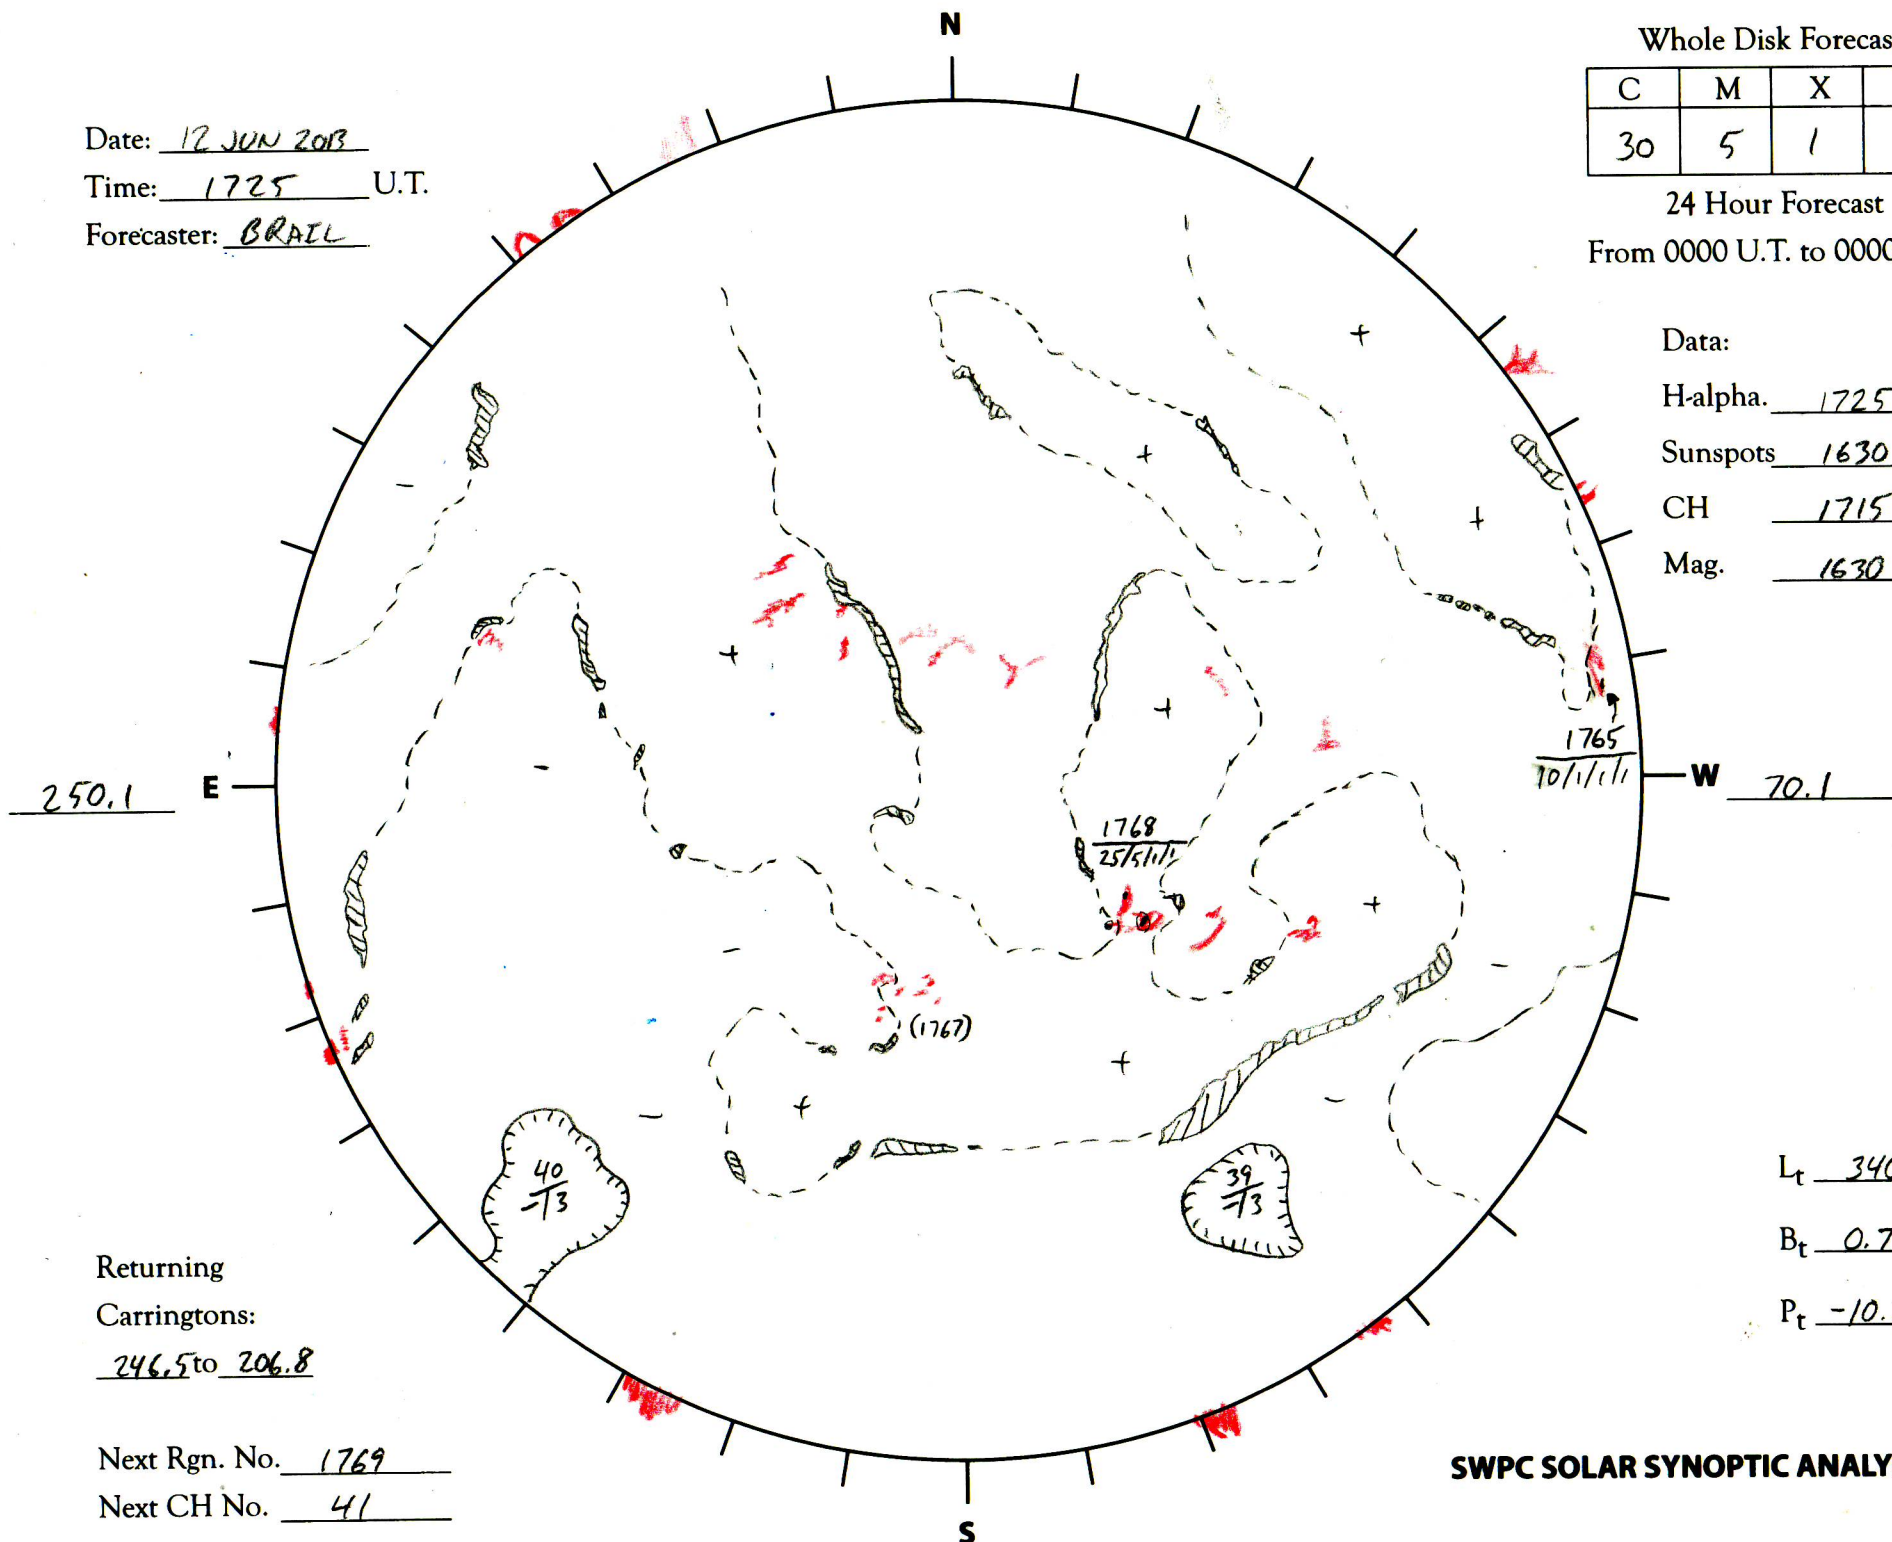

Date: 12 JUN 2013  
 Time: 1725 U.T.  
 Forecaster: BRAIL

Whole Disk Forecast

C	M	X	P
30	5	1	1

24 Hour Forecast  
 From 0000 U.T. to 0000 U.T.

Data:  
 H-alpha. 1725 U.T.  
 Sunspots 1630 U.T.  
 CH 1715 U.T.  
 Mag. 1630 U.T.

Returning  
 Carringtons:  
246.5 to 206.8

Next Rgn. No. 1769  
 Next CH No. 41

$L_t$  340.1  
 $B_t$  0.7  
 $P_t$  -10.7