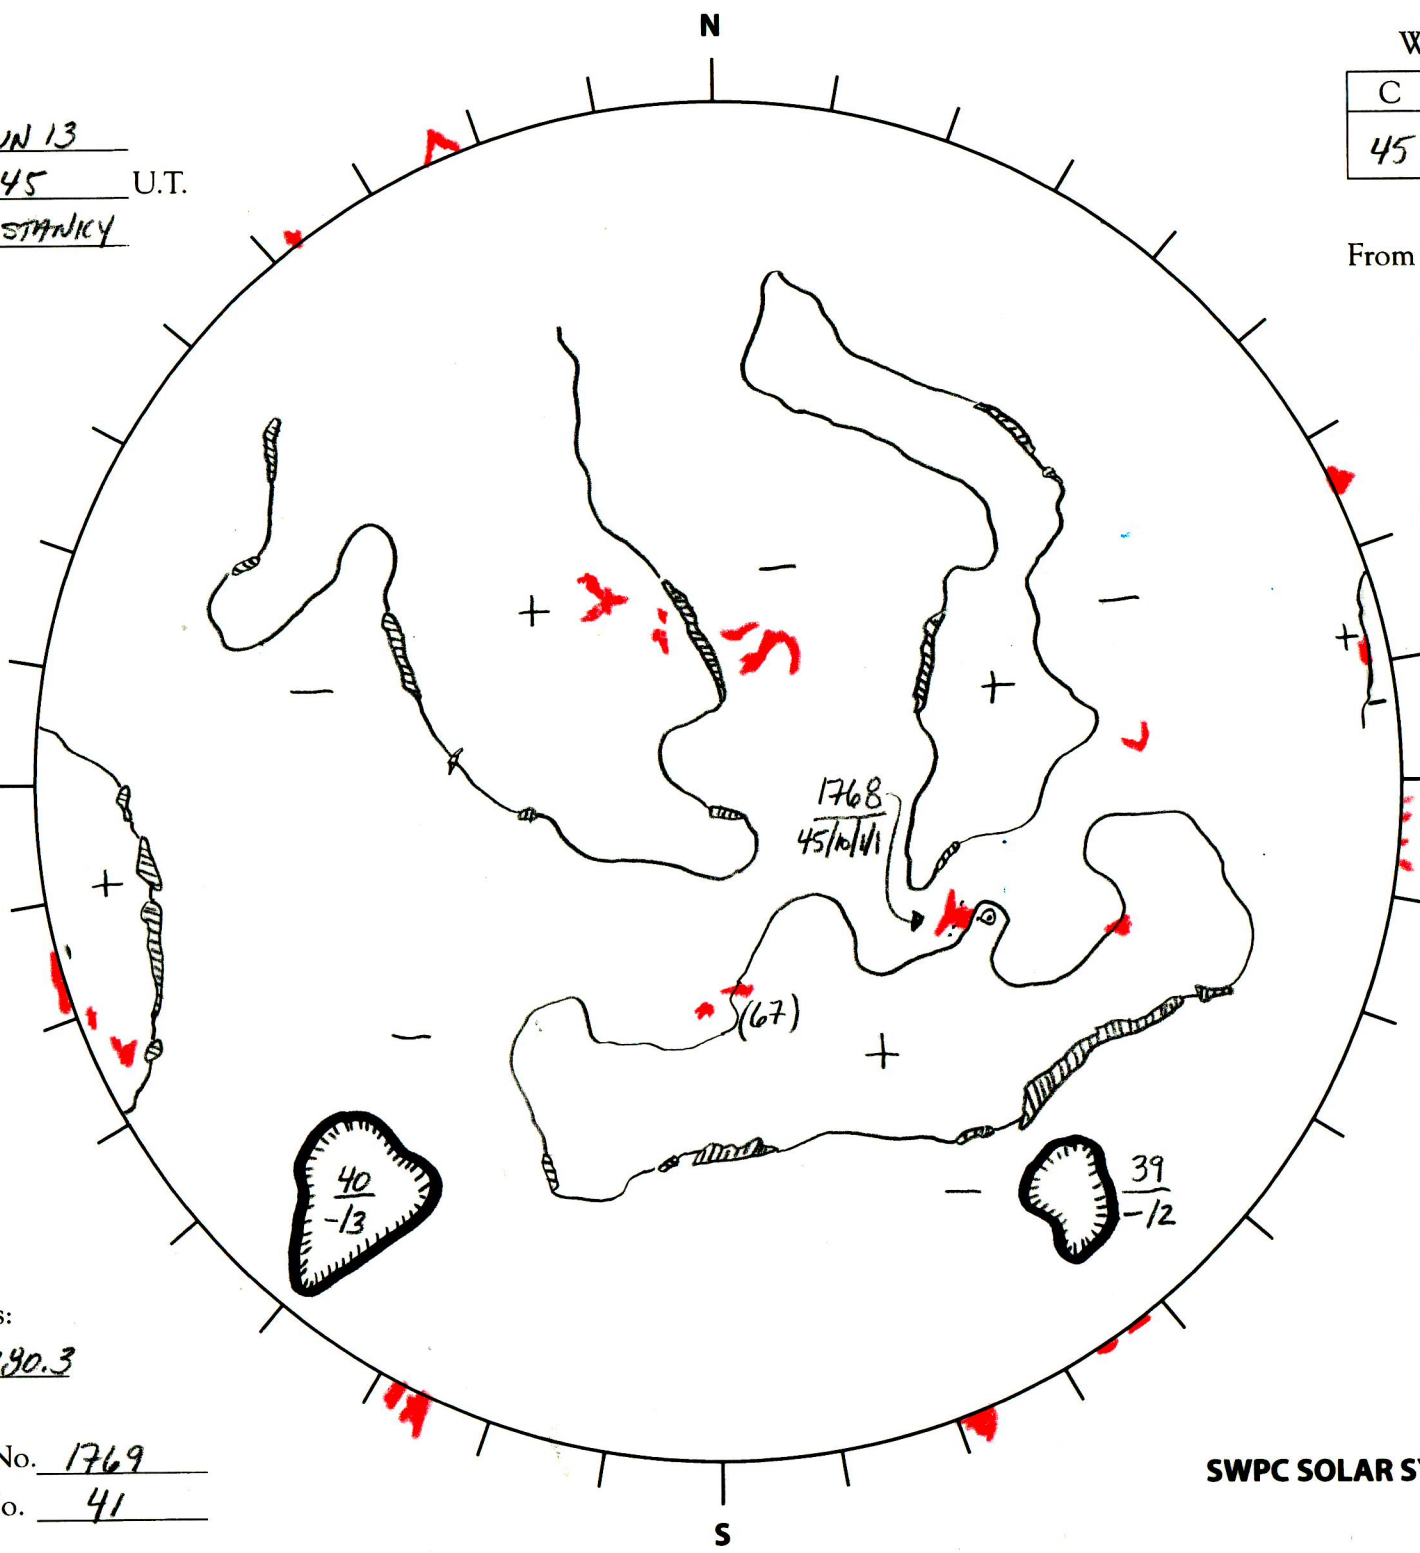

Date: 13 JUN 13  
 Time: 0345 U.T.  
 Forecaster: STANIKY

Whole Disk Forecast

C	M	X	P
45	10	1	1

24 Hour Forecast  
 From 0000 U.T. to 0000 U.T.

Data:  
 H-alpha. 0345 U.T.  
 Sunspots 0345 U.T.  
 CH 0345 U.T.  
 Mag. 0345 U.T.

231.2

E

51.2

W

Returning  
 Carringtons:  
220.1 to 190.3

Next Rgn. No. 1769  
 Next CH No. 41

$L_t$  321.2  
 $B_t$  0.9  
 $P_t$  -10.1