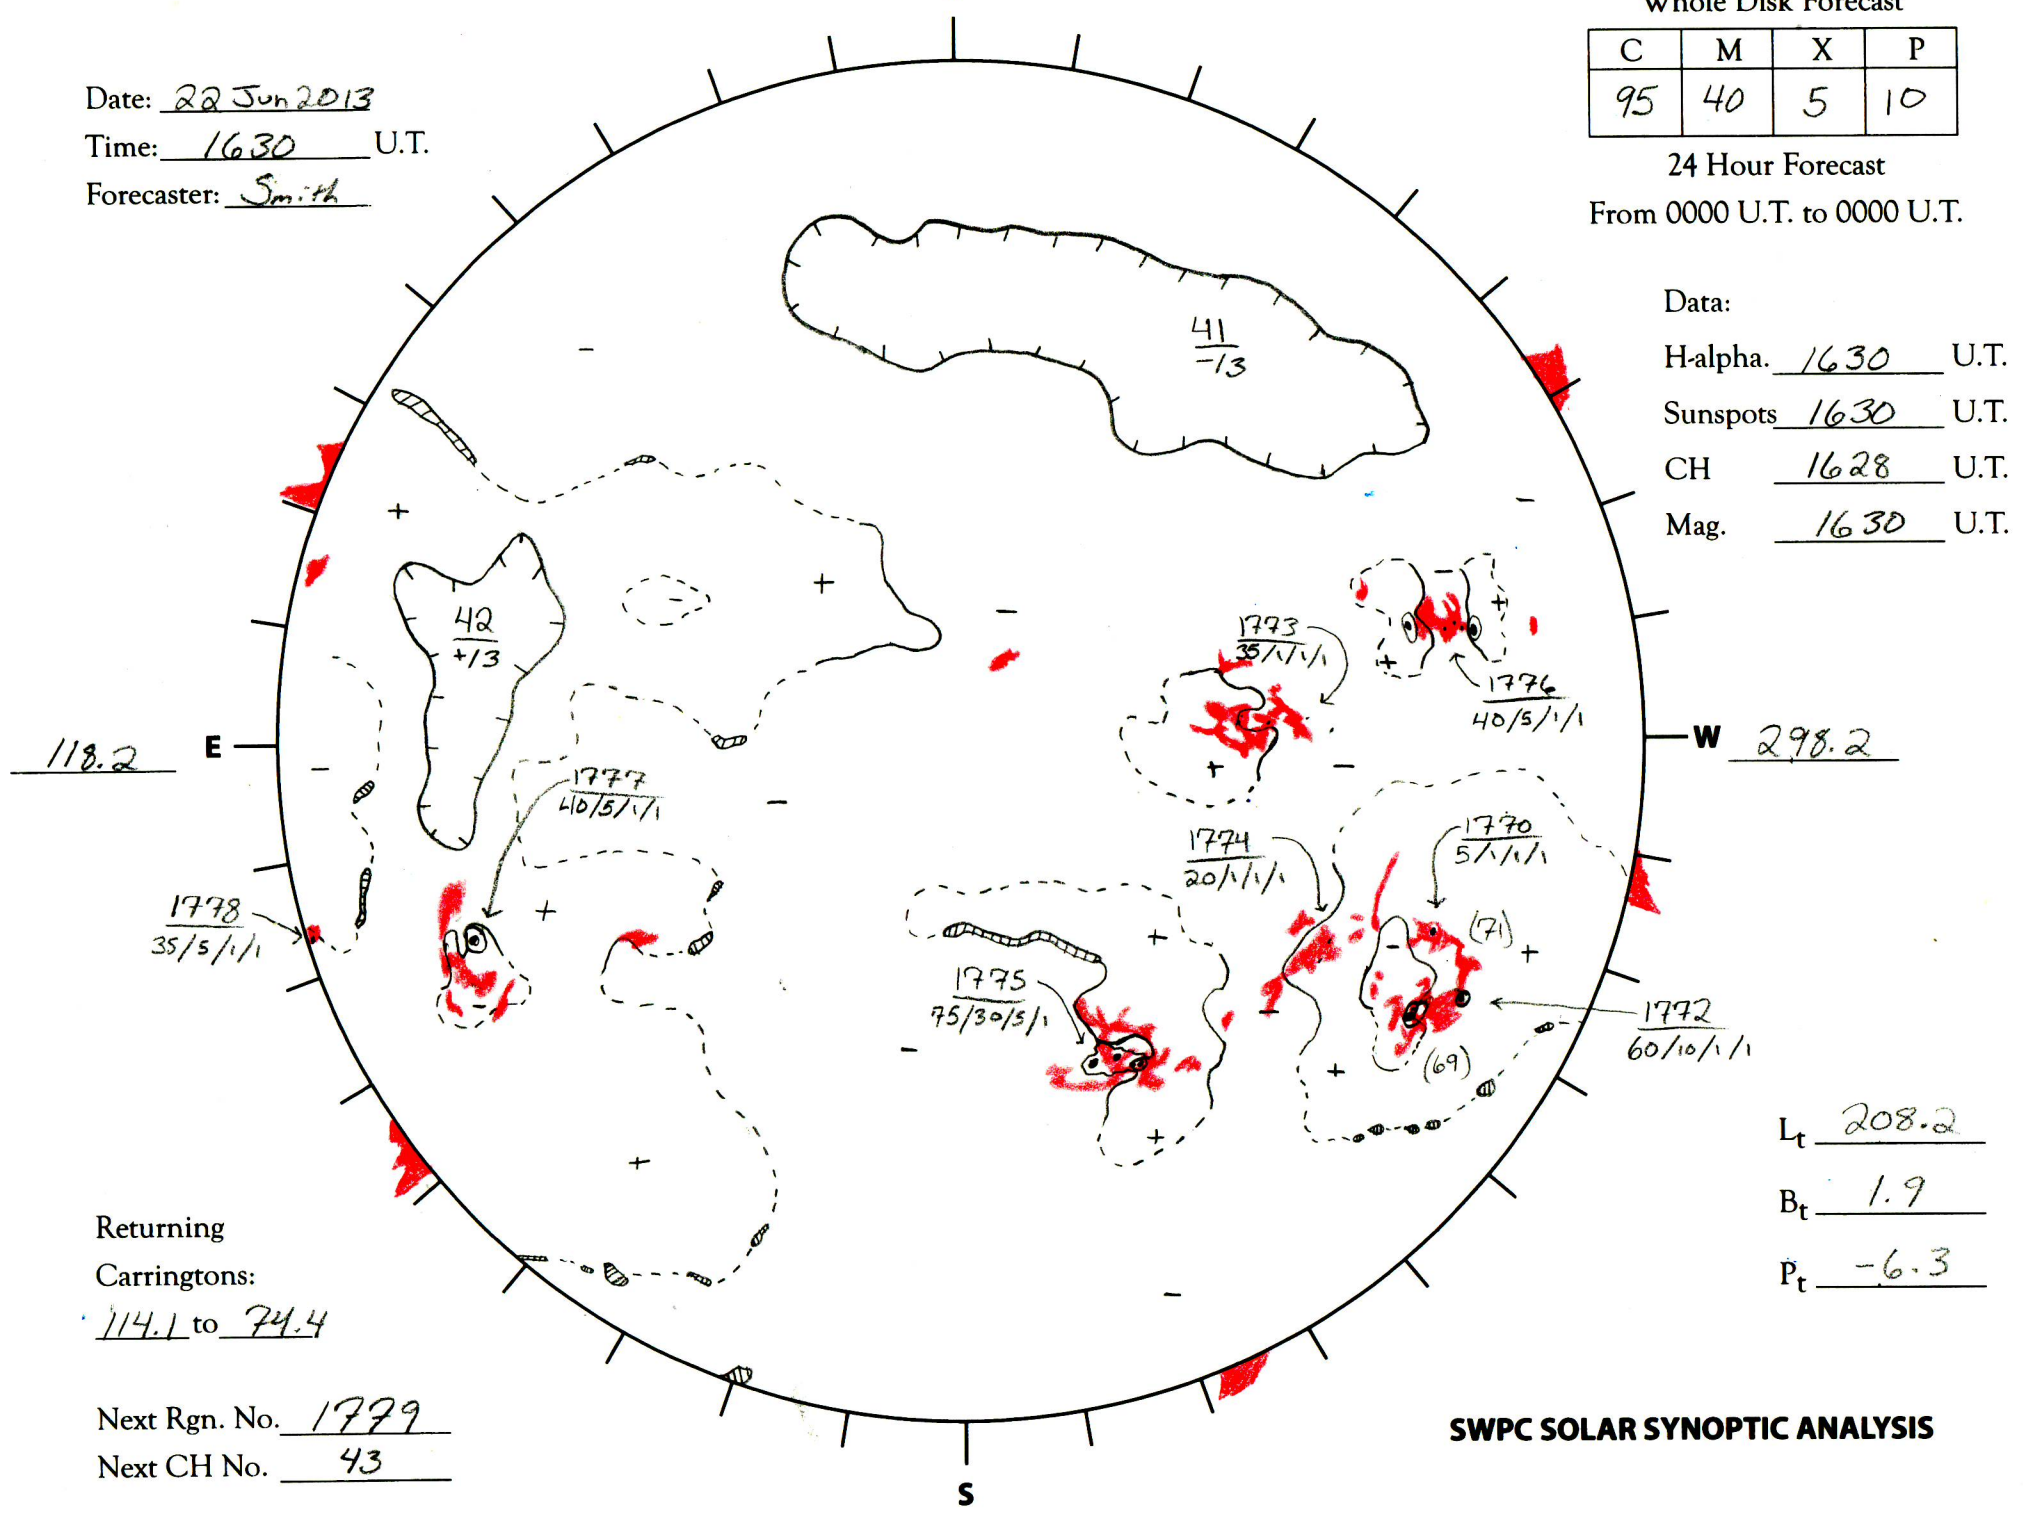

Date: 22 Jun 2013
 Time: 1630 U.T.
 Forecaster: Smith

Whole Disk Forecast

C	M	X	P
95	40	5	10

24 Hour Forecast
 From 0000 U.T. to 0000 U.T.

Data:
 H-alpha. 1630 U.T.
 Sunspots 1630 U.T.
 CH 1628 U.T.
 Mag. 1630 U.T.

Returning
 Carringtons:
114.1 to 74.4

Next Rgn. No. 1779
 Next CH No. 43

L_t 208.2
 B_t 1.9
 P_t -6.3