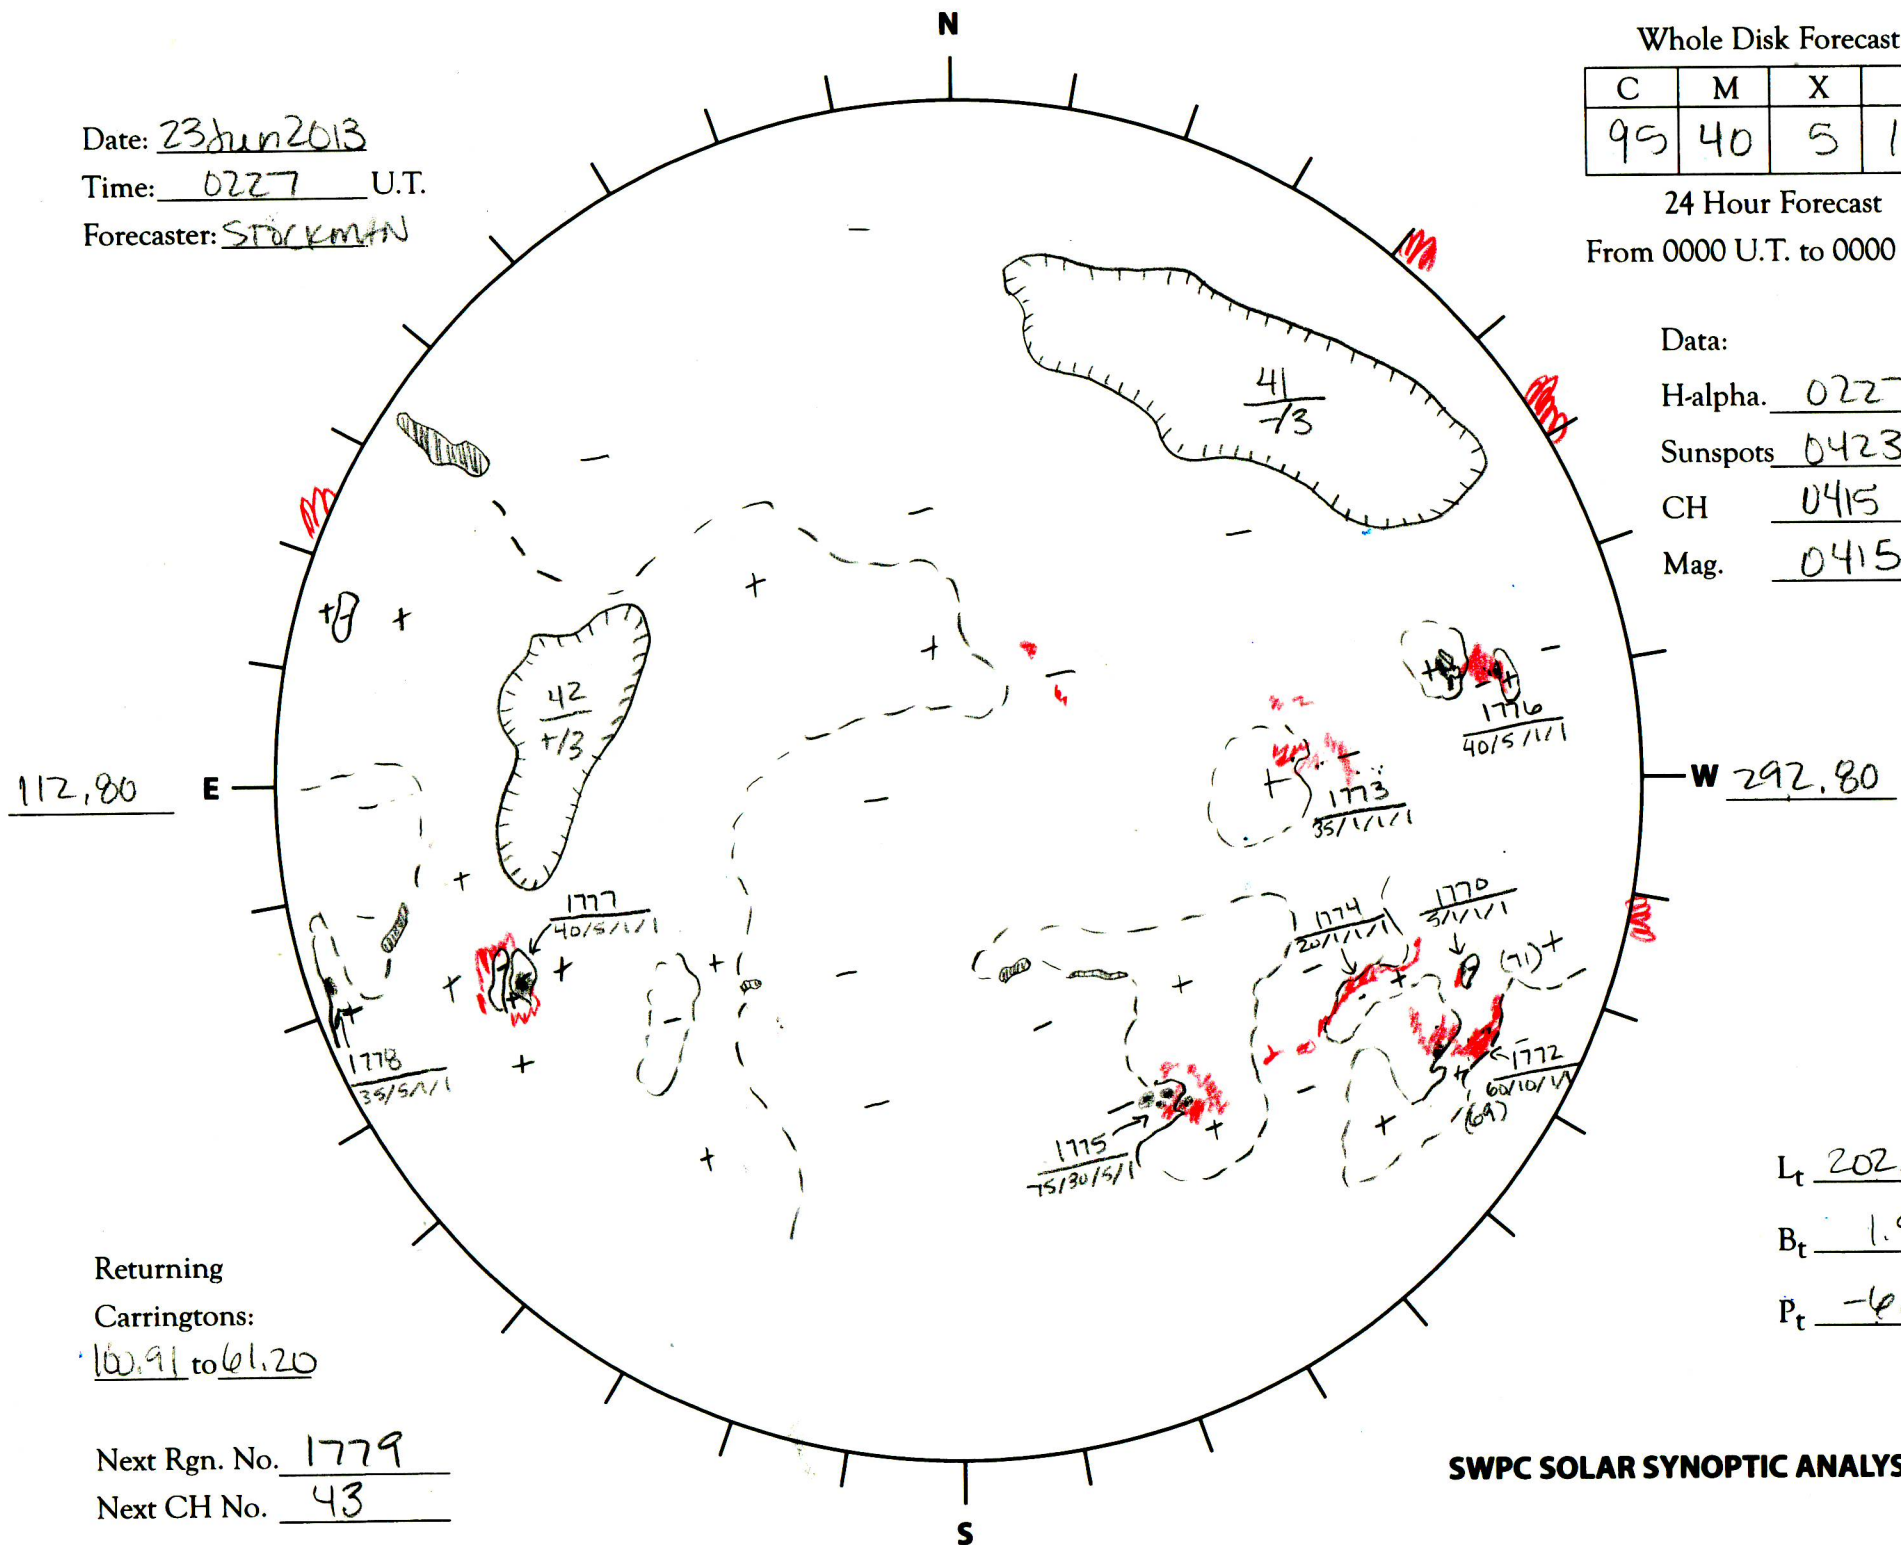

Date: 23 Jun 2013  
 Time: 0227 U.T.  
 Forecaster: STOCKMAN

Whole Disk Forecast

C	M	X	P
95	40	5	10

24 Hour Forecast

From 0000 U.T. to 0000 U.T.

Data:

H-alpha. 0227 U.T.

Sunspots 0423 U.T.

CH 0415 U.T.

Mag. 0415 U.T.

Returning  
 Carringtons:  
61.91 to 61.20

Next Rgn. No. 1779  
 Next CH No. 43

$L_t$  202.80

$B_t$  1.98

$P_t$  -6.19