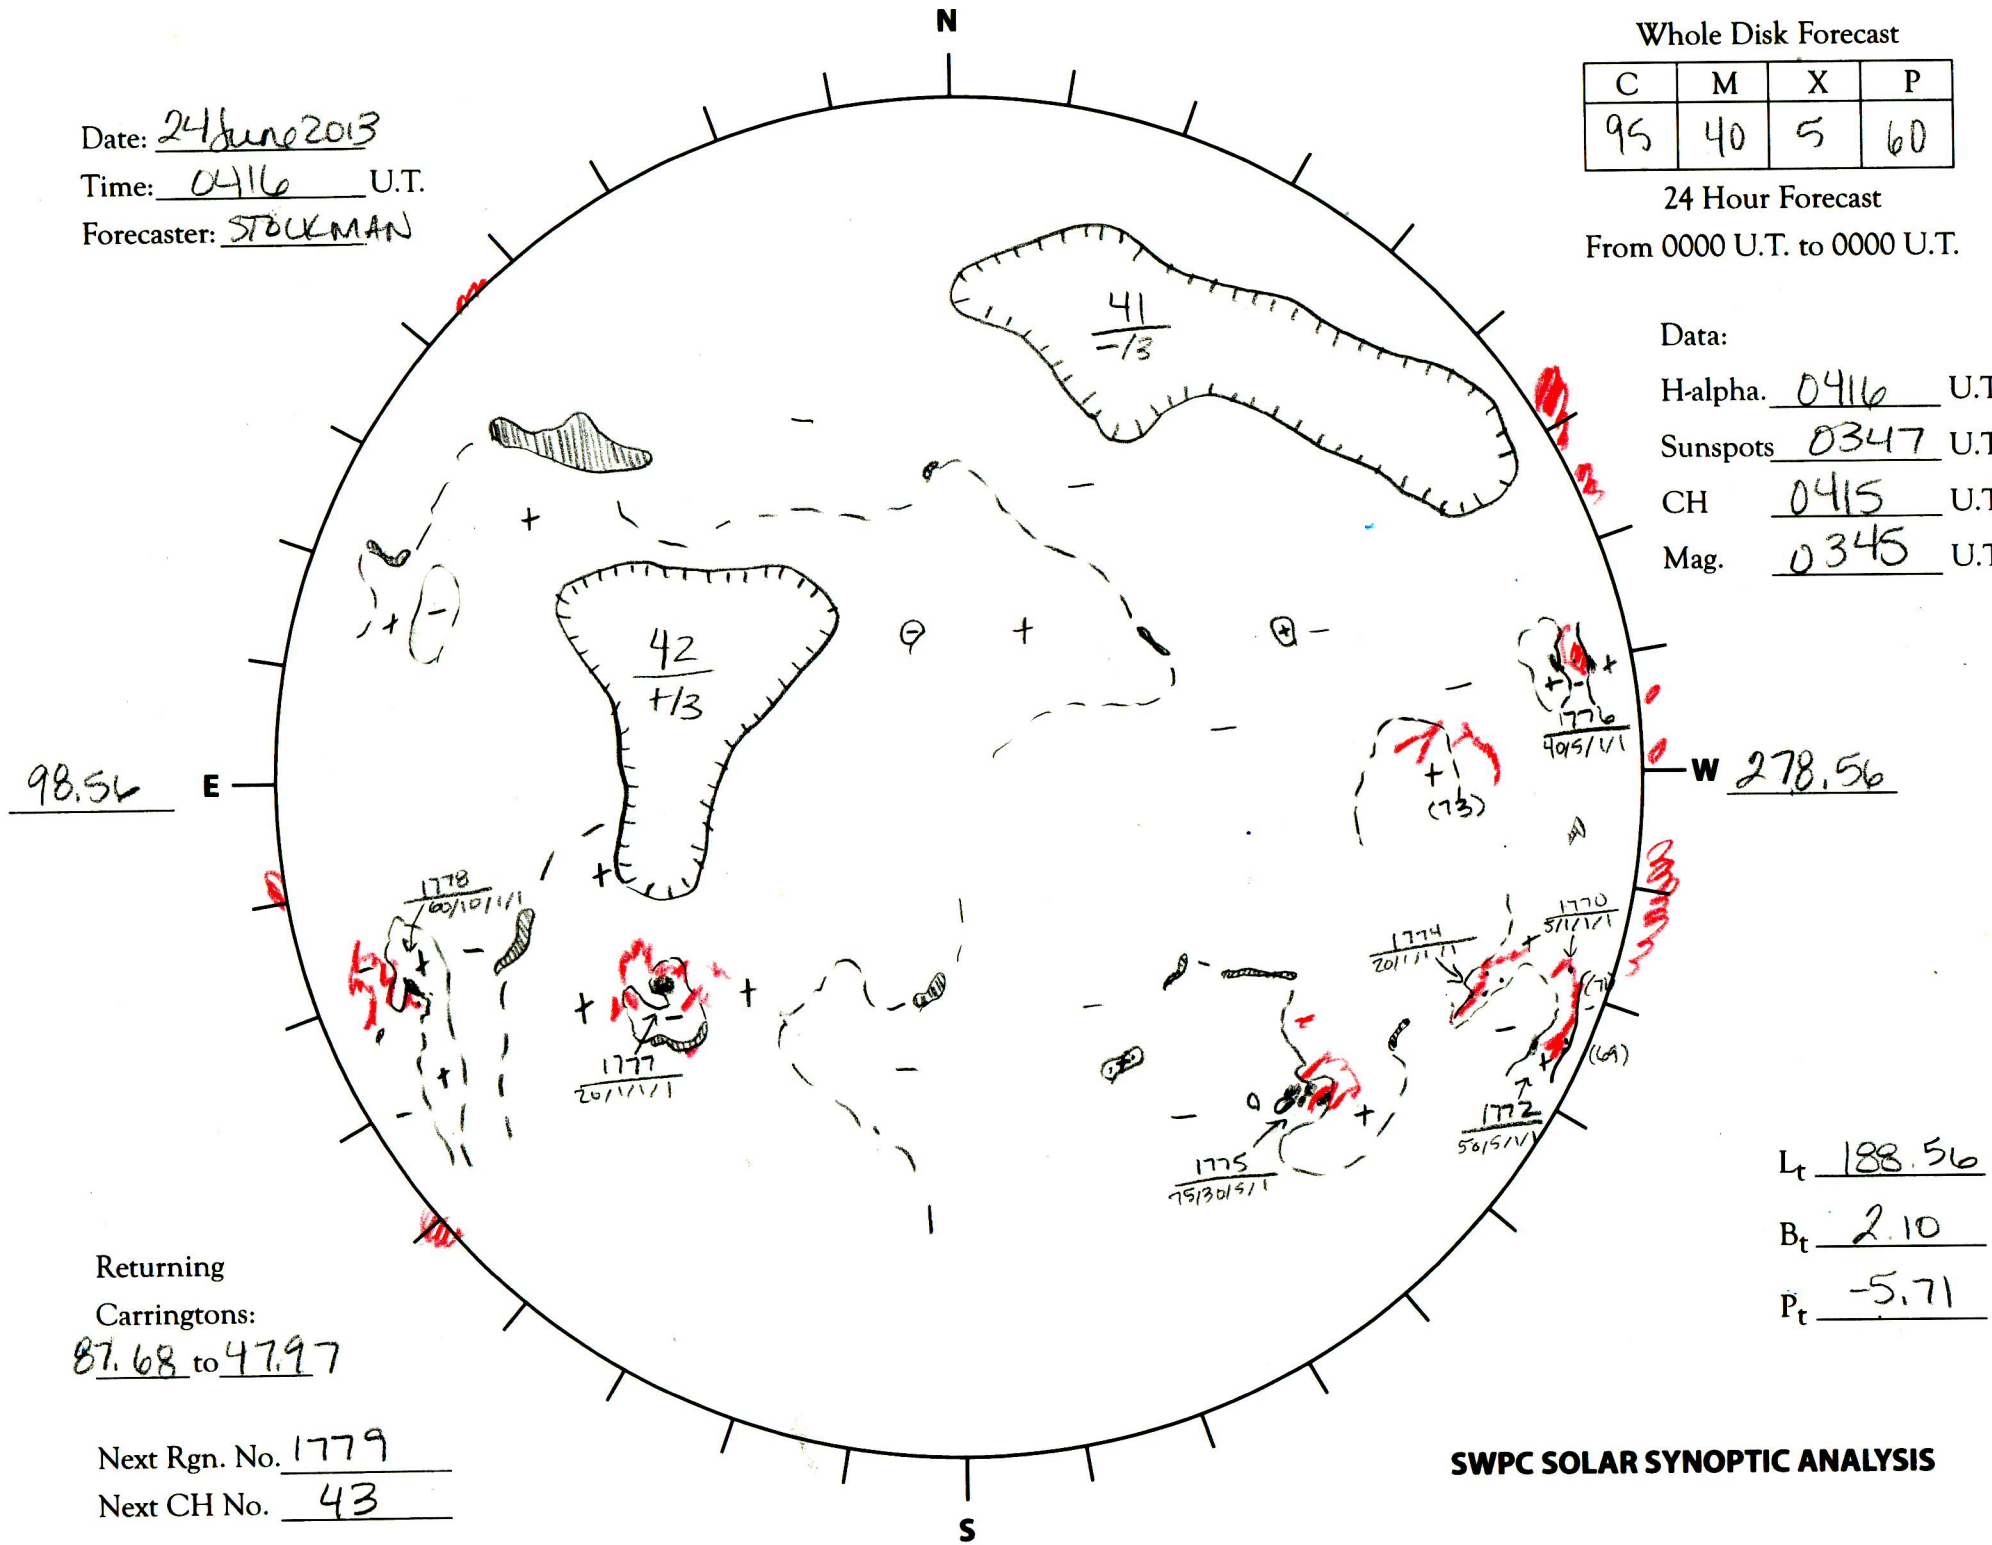

Date: 24 June 2013
 Time: 0416 U.T.
 Forecaster: STOCKMAN

Whole Disk Forecast

C	M	X	P
95	40	5	60

24 Hour Forecast

From 0000 U.T. to 0000 U.T.

Data:

H-alpha. 0416 U.T.

Sunspots 0347 U.T.

CH 0415 U.T.

Mag. 0345 U.T.

L_t 188.56

B_t 2.10

P_t -5.71

Returning
 Carringtons:
87.68 to 47.97

Next Rgn. No. 1779
 Next CH No. 43