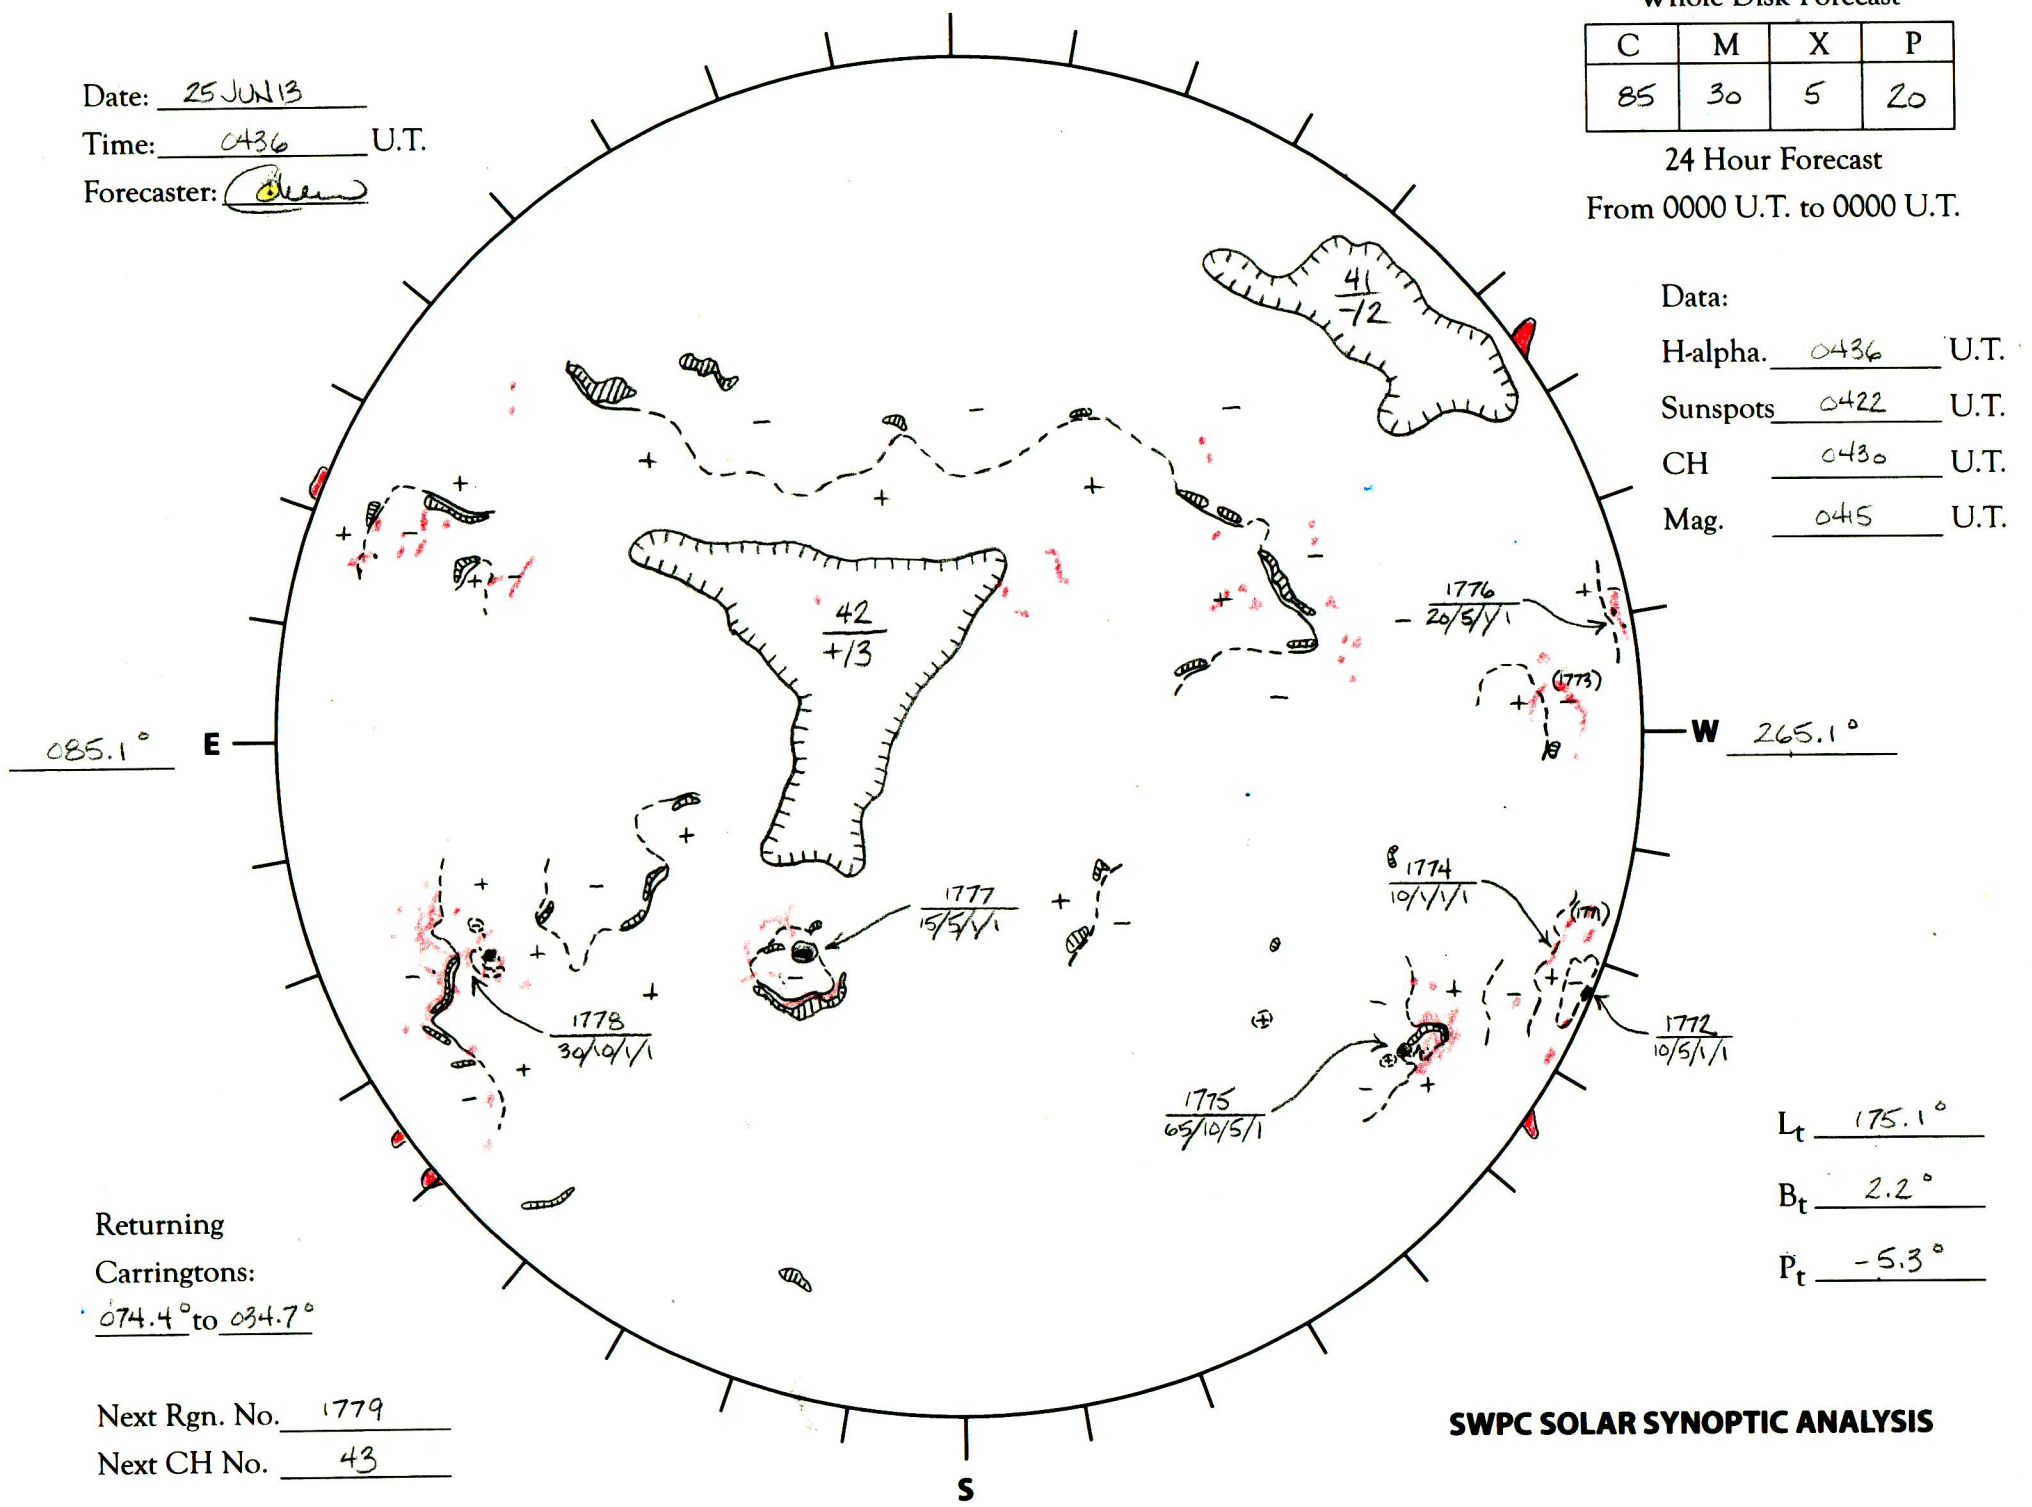

Whole Disk Forecast

C	M	X	P
85	30	5	20

24 Hour Forecast
From 0000 U.T. to 0000 U.T.

Date: 25 JUN 13
Time: 0436 U.T.
Forecaster: *[Signature]*

Data:
H-alpha. 0436 U.T.
Sunspots 0422 U.T.
CH 0430 U.T.
Mag. 0415 U.T.

085.1° E

W 265.1°

Returning
Carringtons:
074.4° to 034.7°

L_t 175.1°
 B_t 2.2°
 P_t -5.3°

Next Rgn. No. 1779
Next CH No. 43

SWPC SOLAR SYNOPTIC ANALYSIS