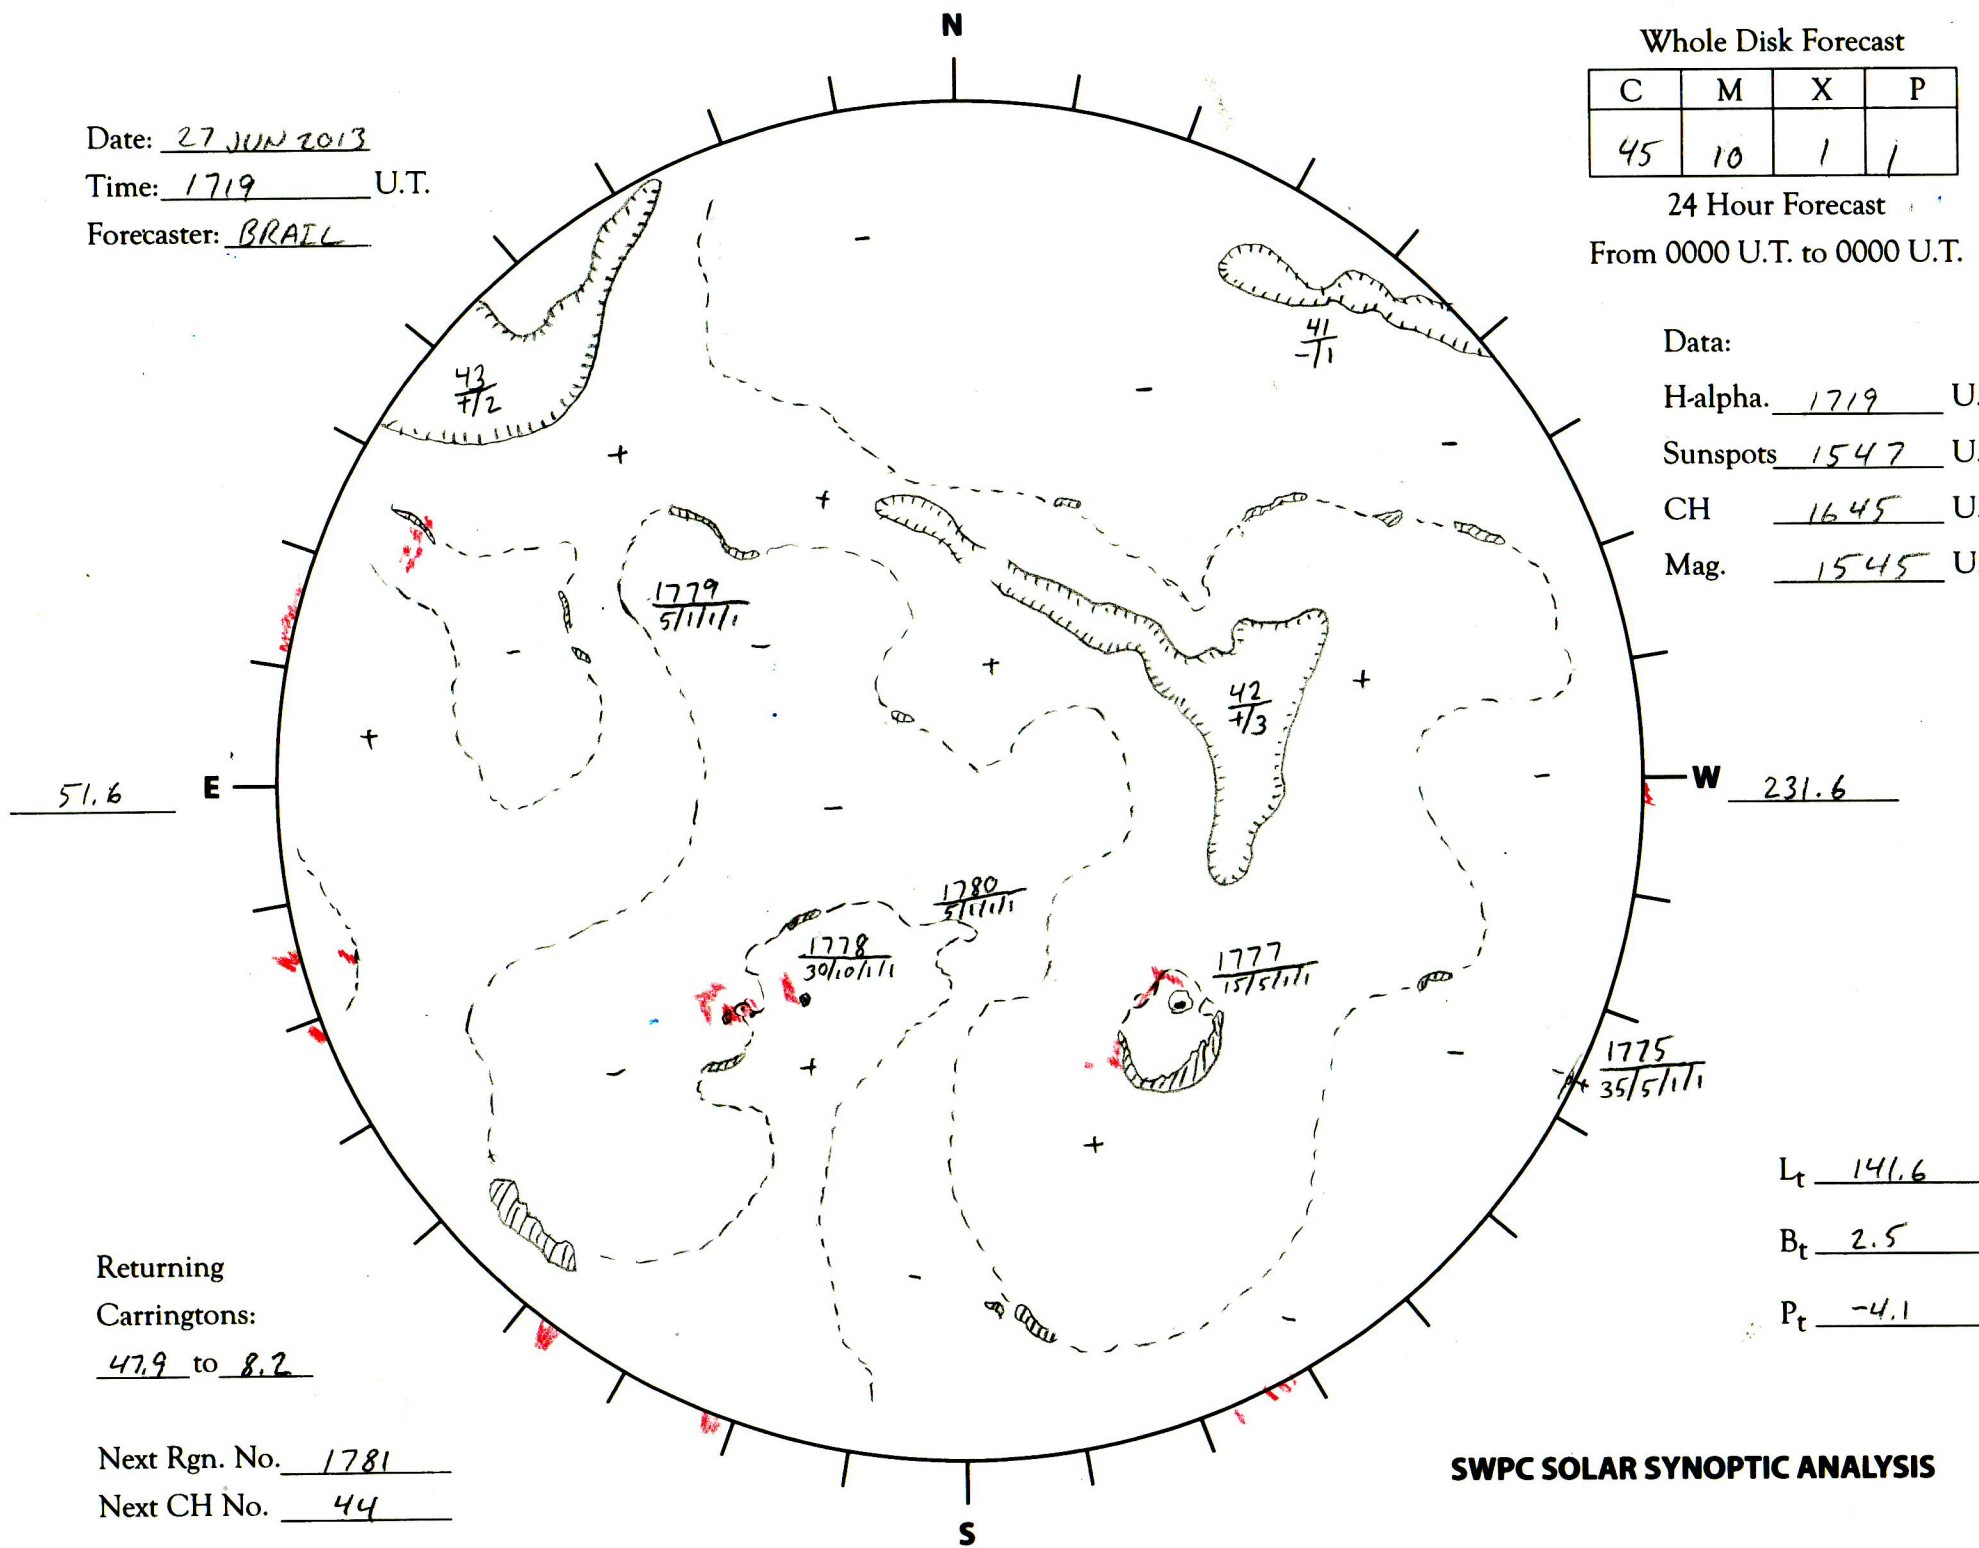

Date: 27 JUN 2013
 Time: 1719 U.T.
 Forecaster: BRILL

Whole Disk Forecast

C	M	X	P
45	10	1	1

24 Hour Forecast
 From 0000 U.T. to 0000 U.T.

Data:
 H-alpha. 1719 U.T.
 Sunspots 1547 U.T.
 CH 1645 U.T.
 Mag. 1545 U.T.

Returning
 Carringtons:
47.9 to 8.2

Next Rgn. No. 1781
 Next CH No. 44

L_t 141.6
 B_t 2.5
 P_t -4.1