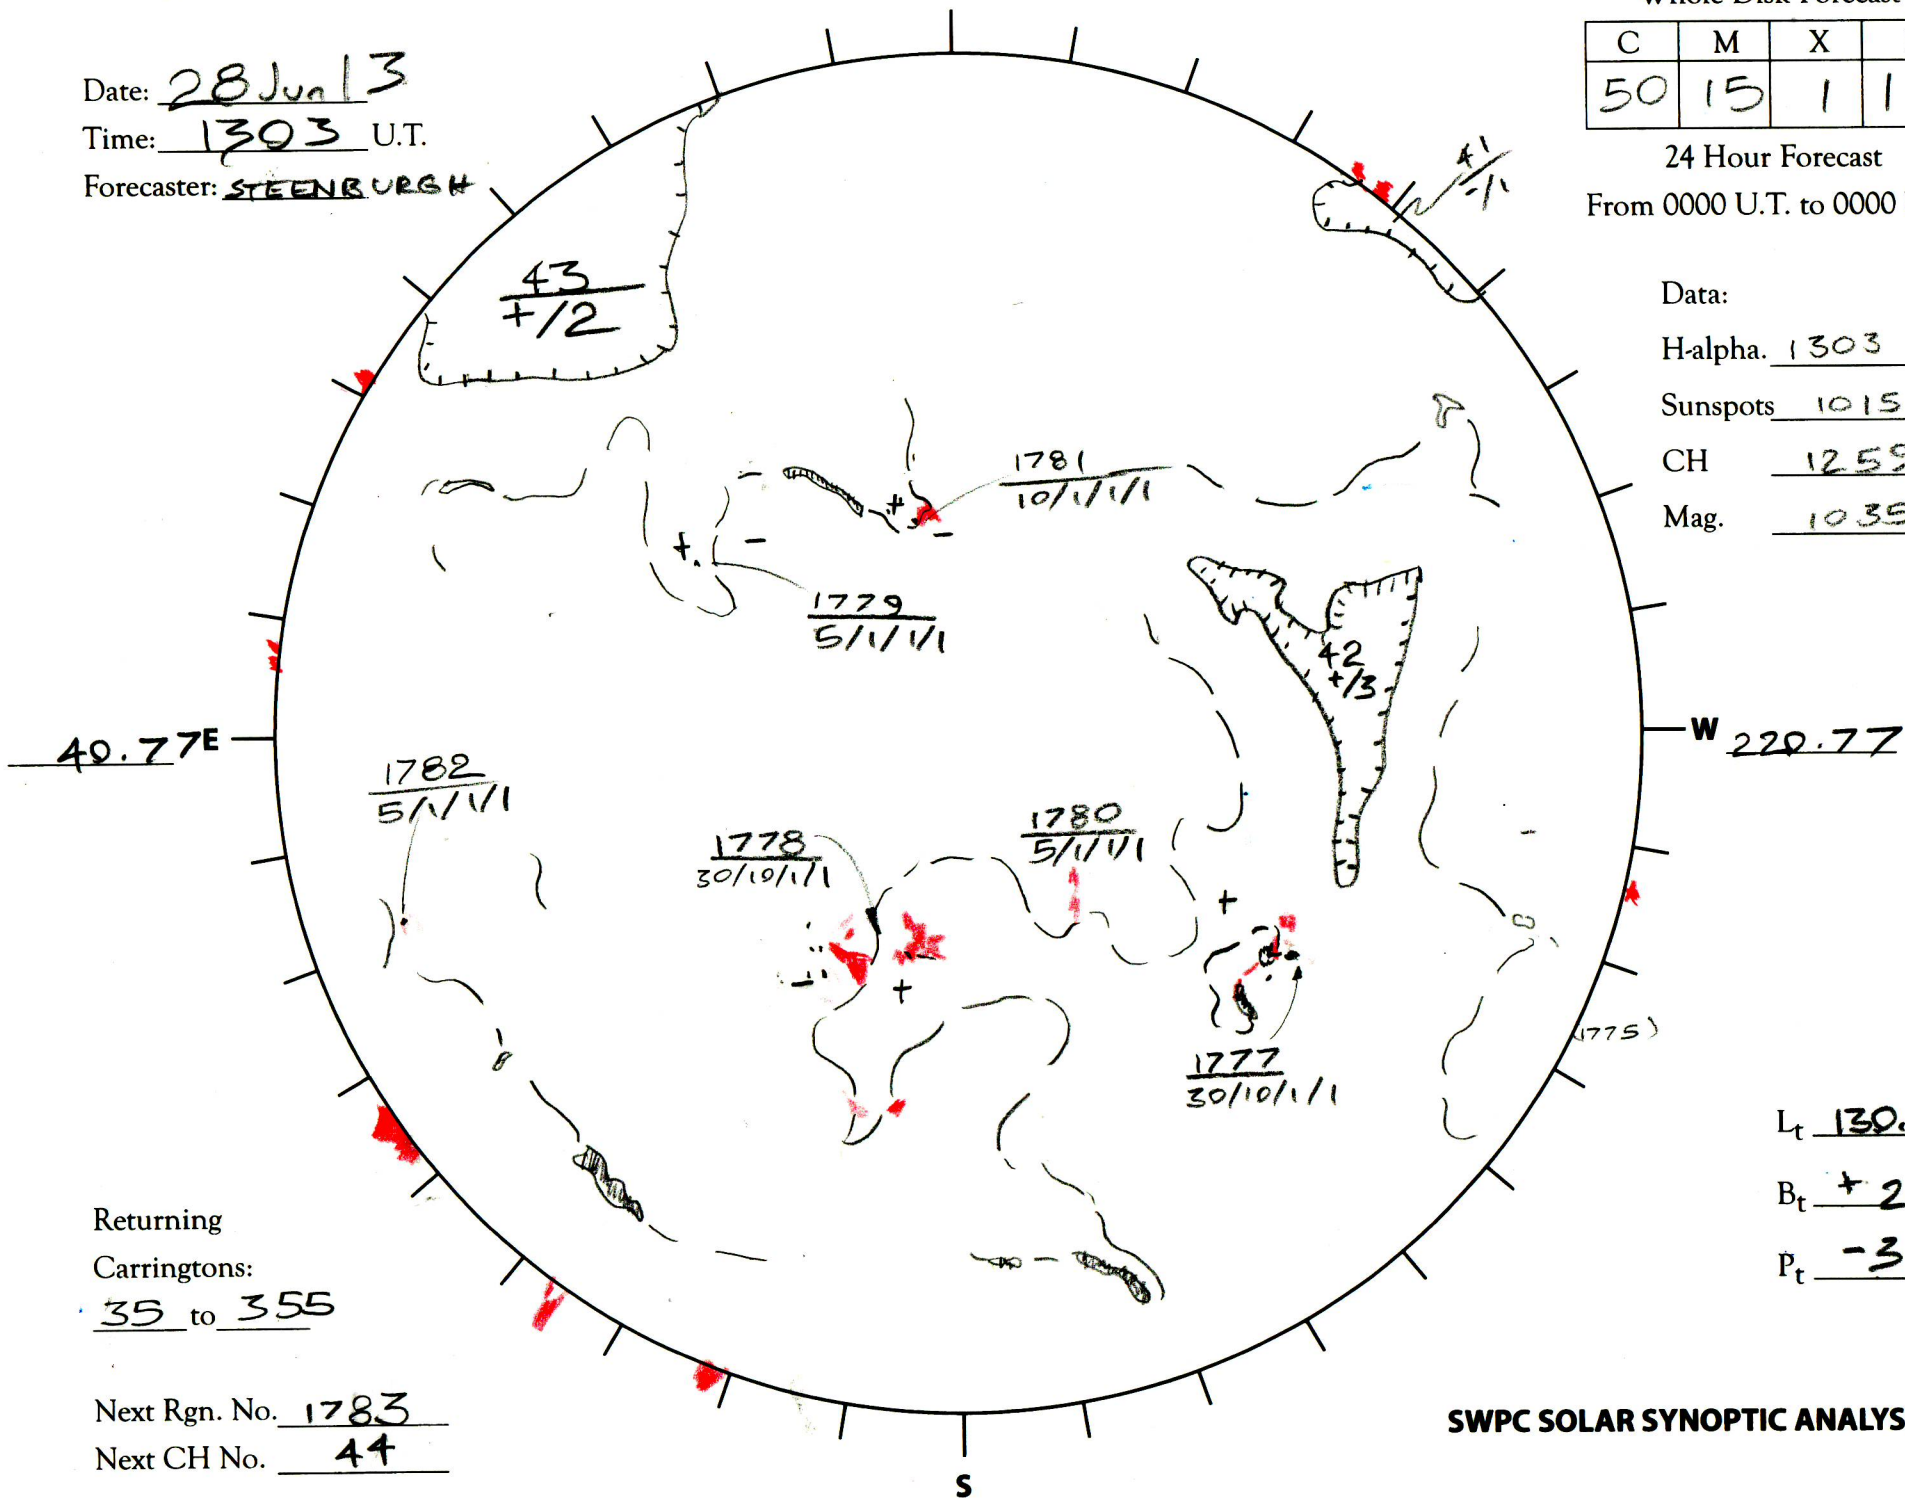

Date: 28 Jun 13
 Time: 1303 U.T.
 Forecaster: STEENBURGH

Whole Disk Forecast

C	M	X	P
50	15	1	1

24 Hour Forecast
 From 0000 U.T. to 0000 U.T.

Data:

H-alpha. 1303 U.T.

Sunspots 1015 U.T.

CH 1259 U.T.

Mag. 1035 U.T.

Returning
 Carringtons:
35 to 355

Next Rgn. No. 1783
 Next CH No. 44

L_t 130.77

B_t +2.60

P_t -3.75