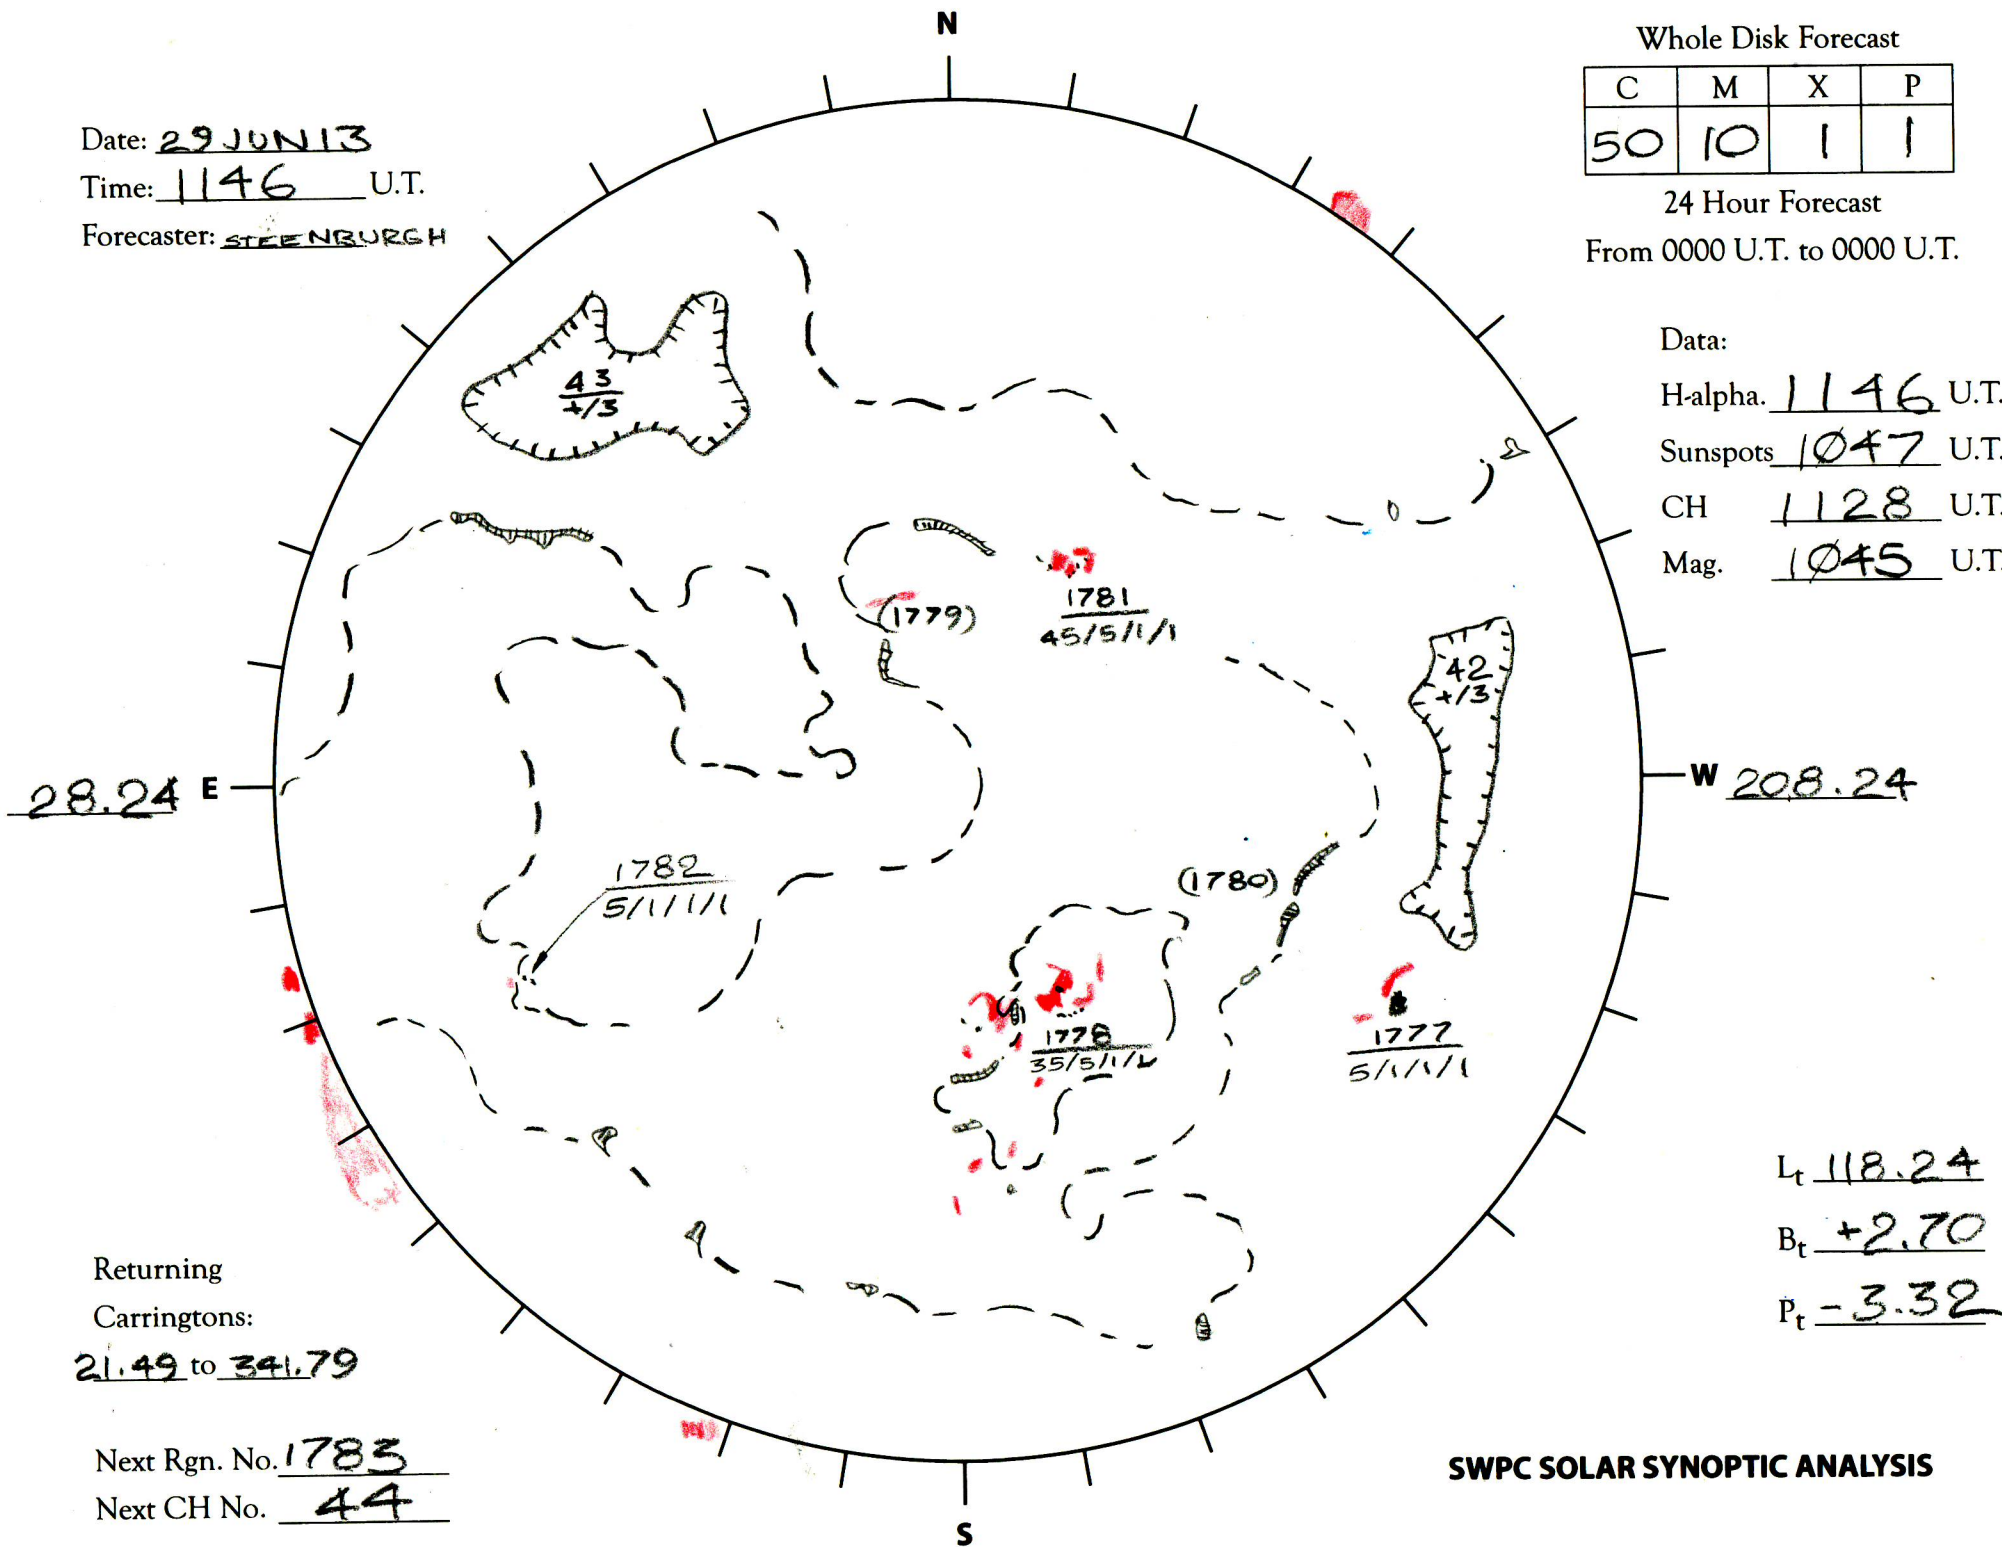

Date: 29 JUN 13
 Time: 1146 U.T.
 Forecaster: STEENBURGH

Whole Disk Forecast

C	M	X	P
50	10	1	1

24 Hour Forecast
 From 0000 U.T. to 0000 U.T.

Data:

H-alpha. 1146 U.T.

Sunspots 1047 U.T.

CH 1128 U.T.

Mag. 1045 U.T.

28.24 E

W 208.24

Returning
 Carringtons:
21.49 to 341.79

L_t 118.24

B_t +2.70

P_t -3.32

Next Rgn. No. 1783

Next CH No. 44