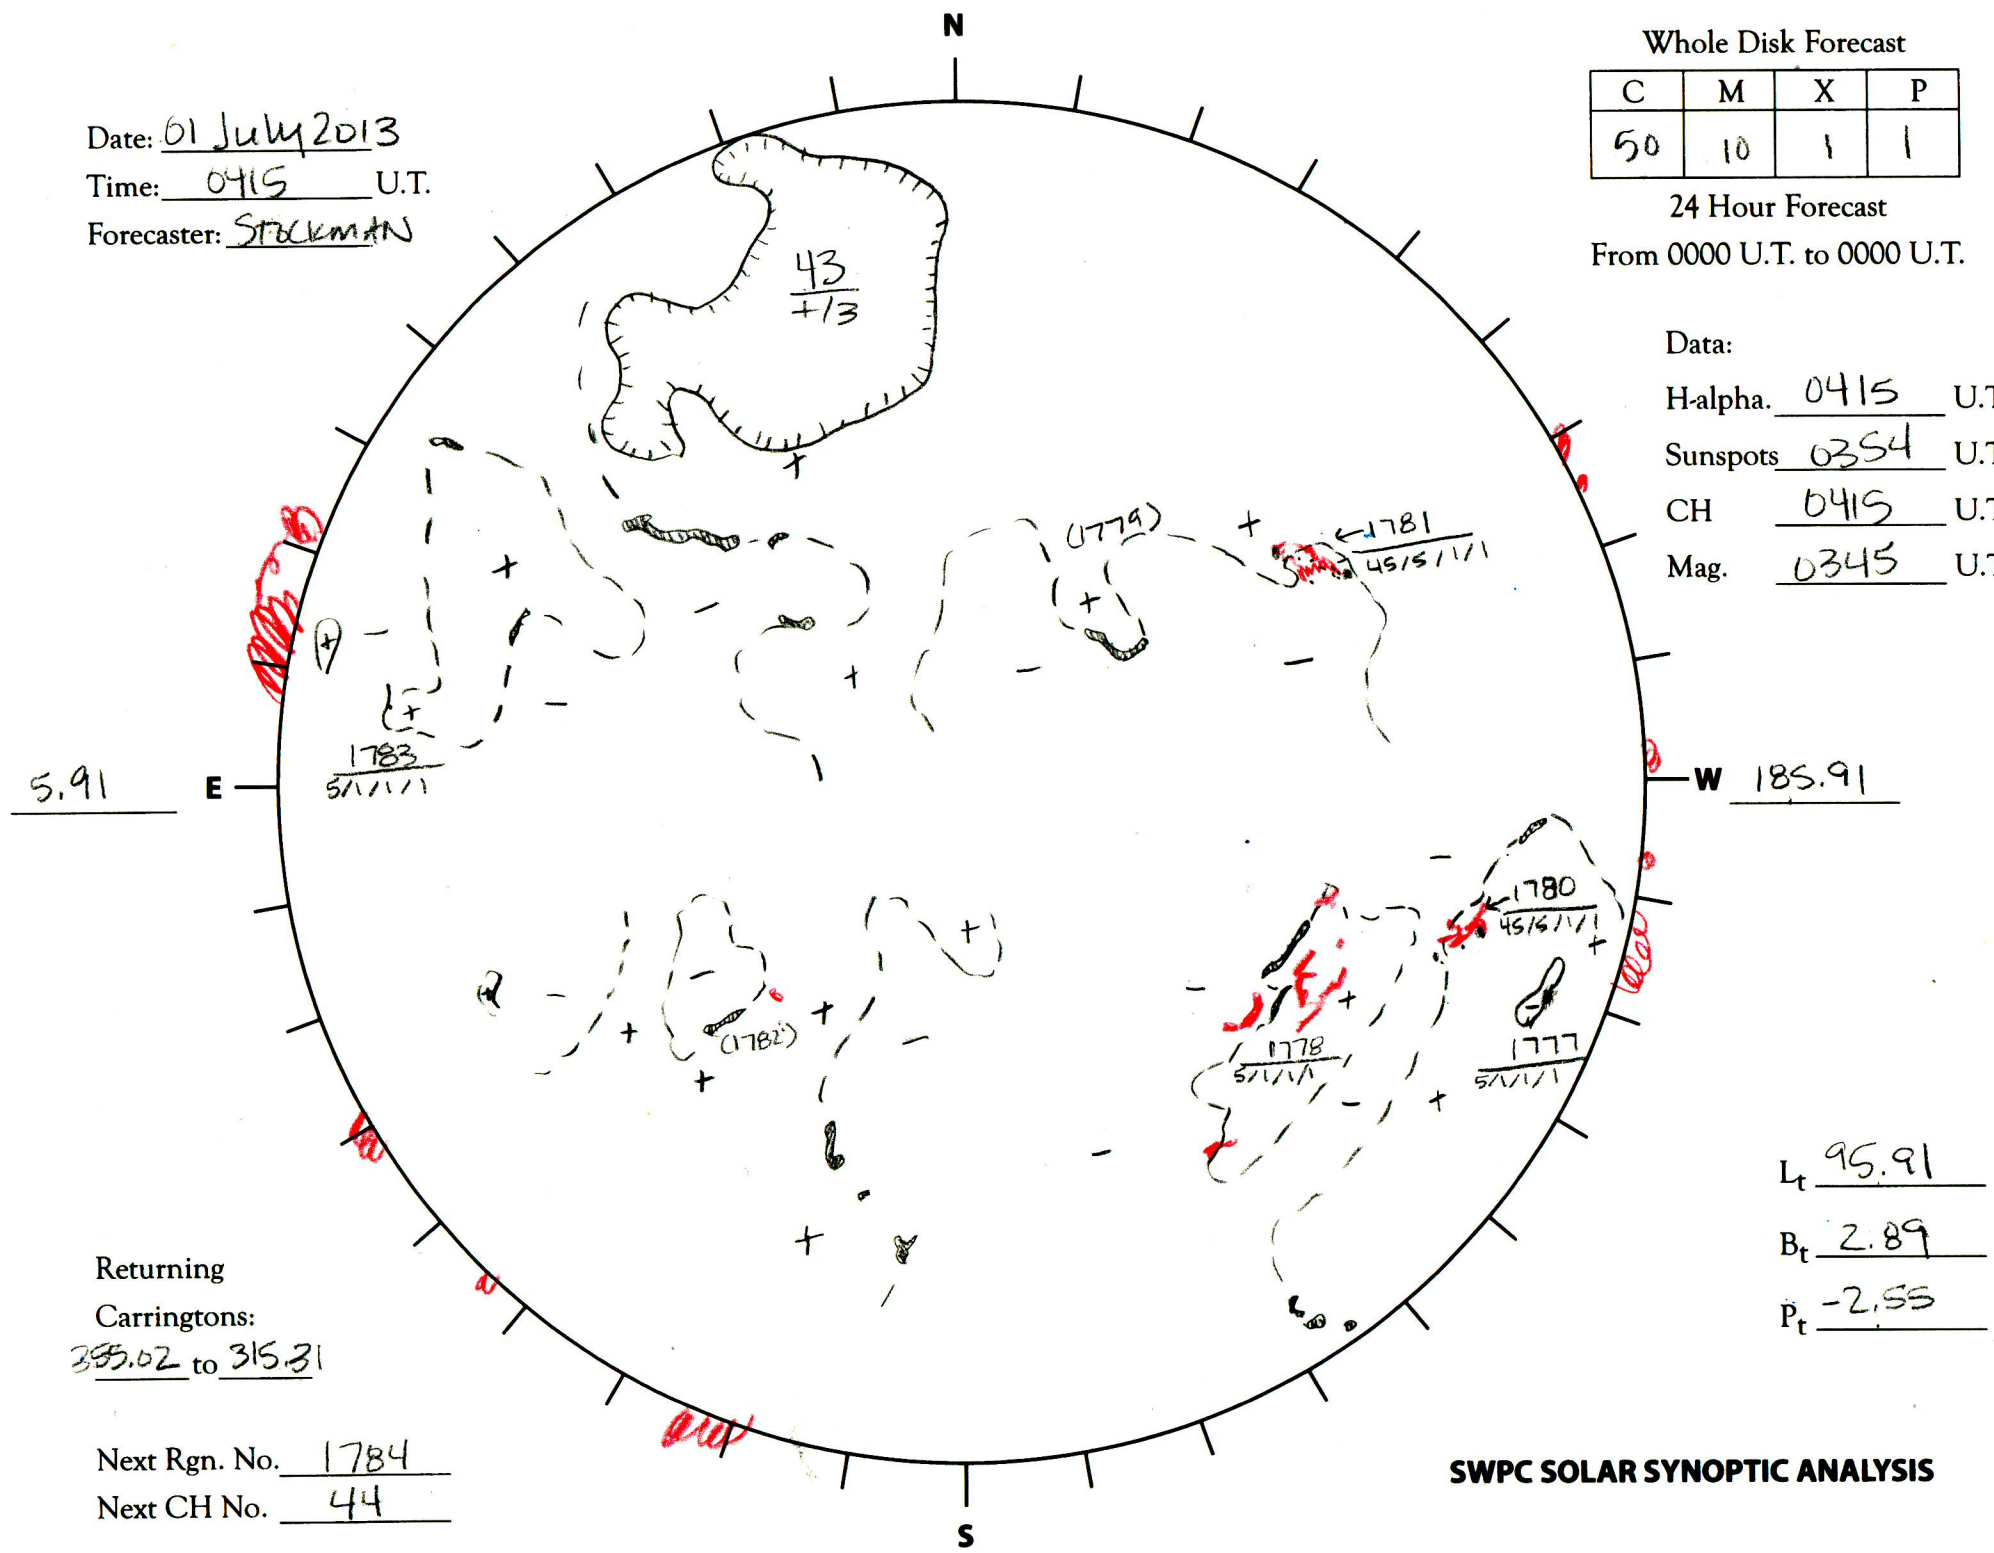

Date: 01 July 2013
 Time: 0415 U.T.
 Forecaster: STOCKMAN

Whole Disk Forecast

C	M	X	P
50	10	1	1

24 Hour Forecast
 From 0000 U.T. to 0000 U.T.

Data:
 H-alpha. 0415 U.T.
 Sunspots 0354 U.T.
 CH 0415 U.T.
 Mag. 0345 U.T.

Returning
 Carringtons:
355.02 to 315.31

Next Rgn. No. 1784
 Next CH No. 44