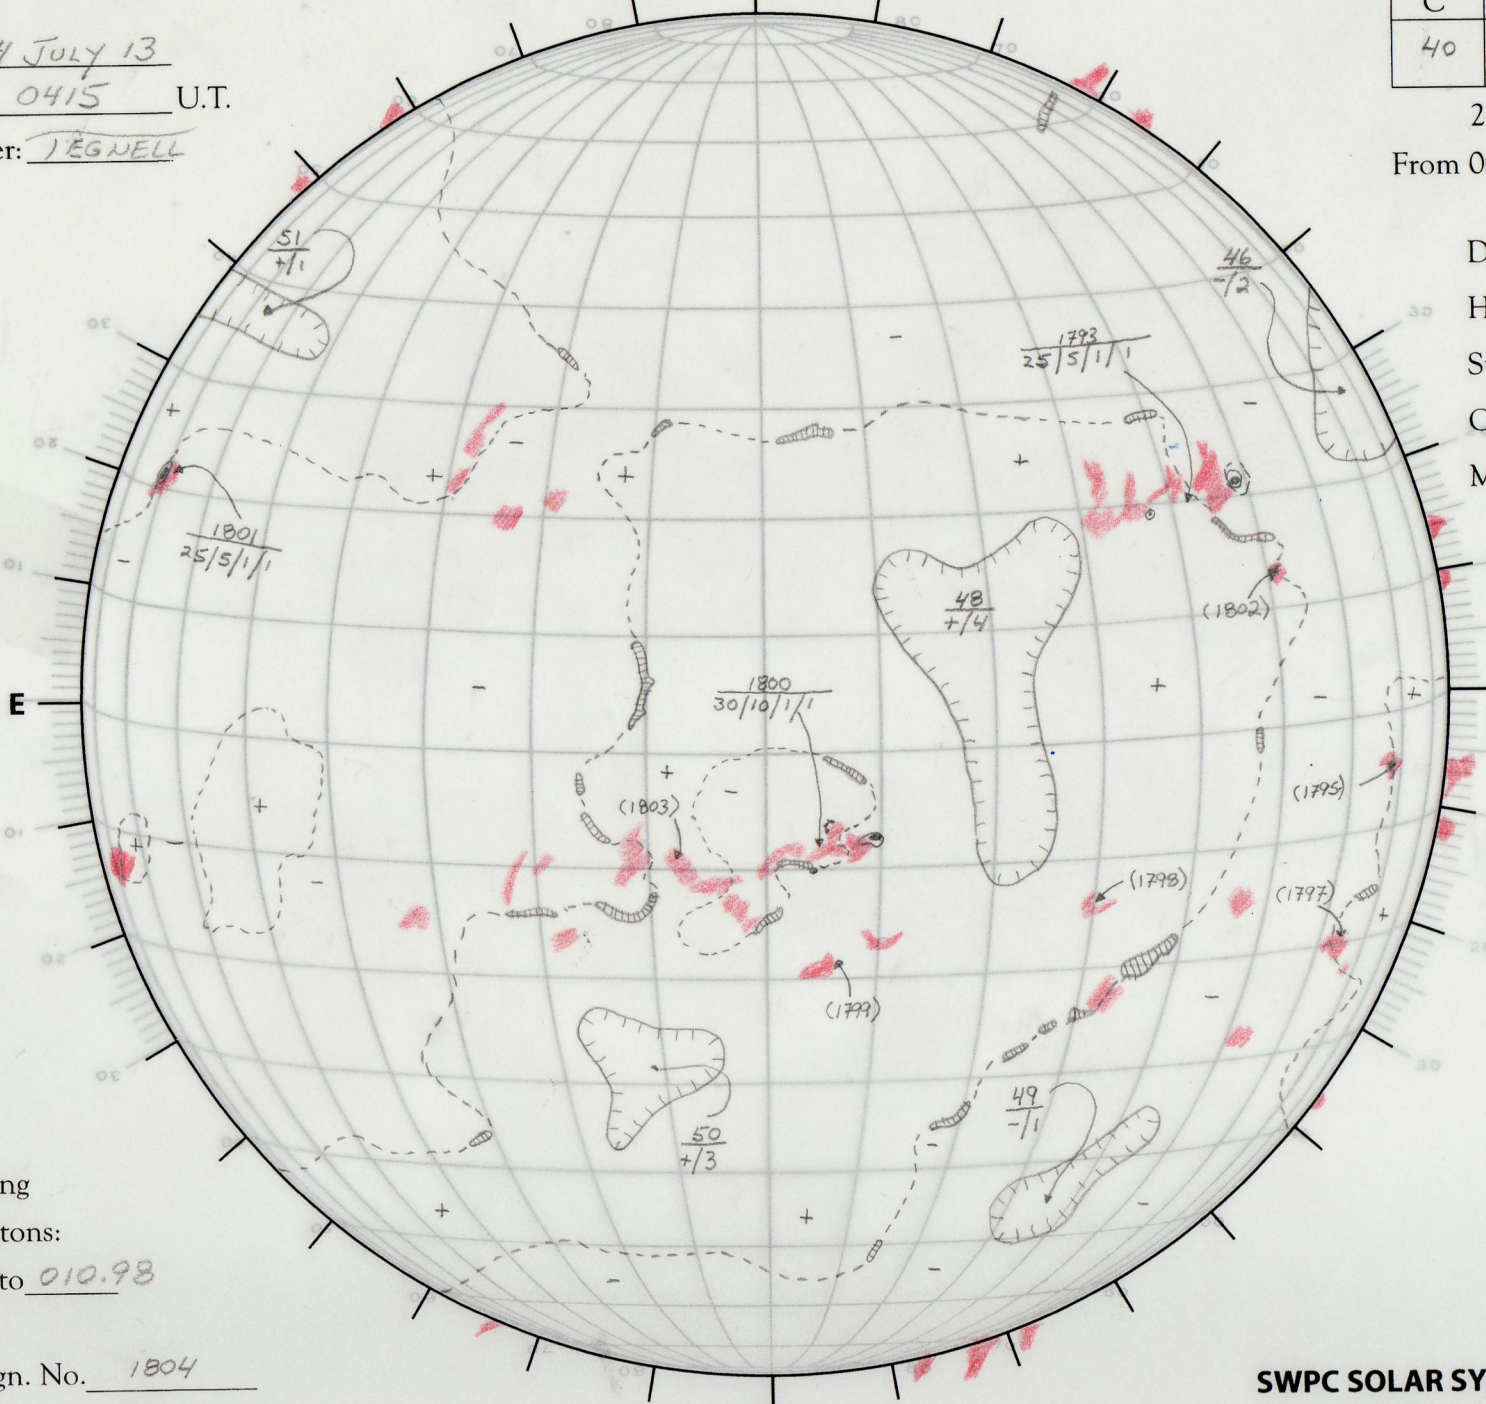

B = +5°
N

Whole Disk Forecast

C	M	X	P
40	10	1	1

24 Hour Forecast

From 0000 U.T. to 0000 U.T.

Date: 24 JULY 13
 Time: 0415 U.T.
 Forecaster: JEGNELL

Data:

H-alpha. 0415 U.T.

Sunspots 0420 U.T.

CH 0413 U.T.

Mag. 0415 U.T.

061.55

E

241.55

W

Returning
 Carringtons:
050.64 to 010.98

Next Rgn. No. 1804
 Next CH No. 52

L_t 151.55

B_t +5.16

P_t 7.65

B = -5°
S