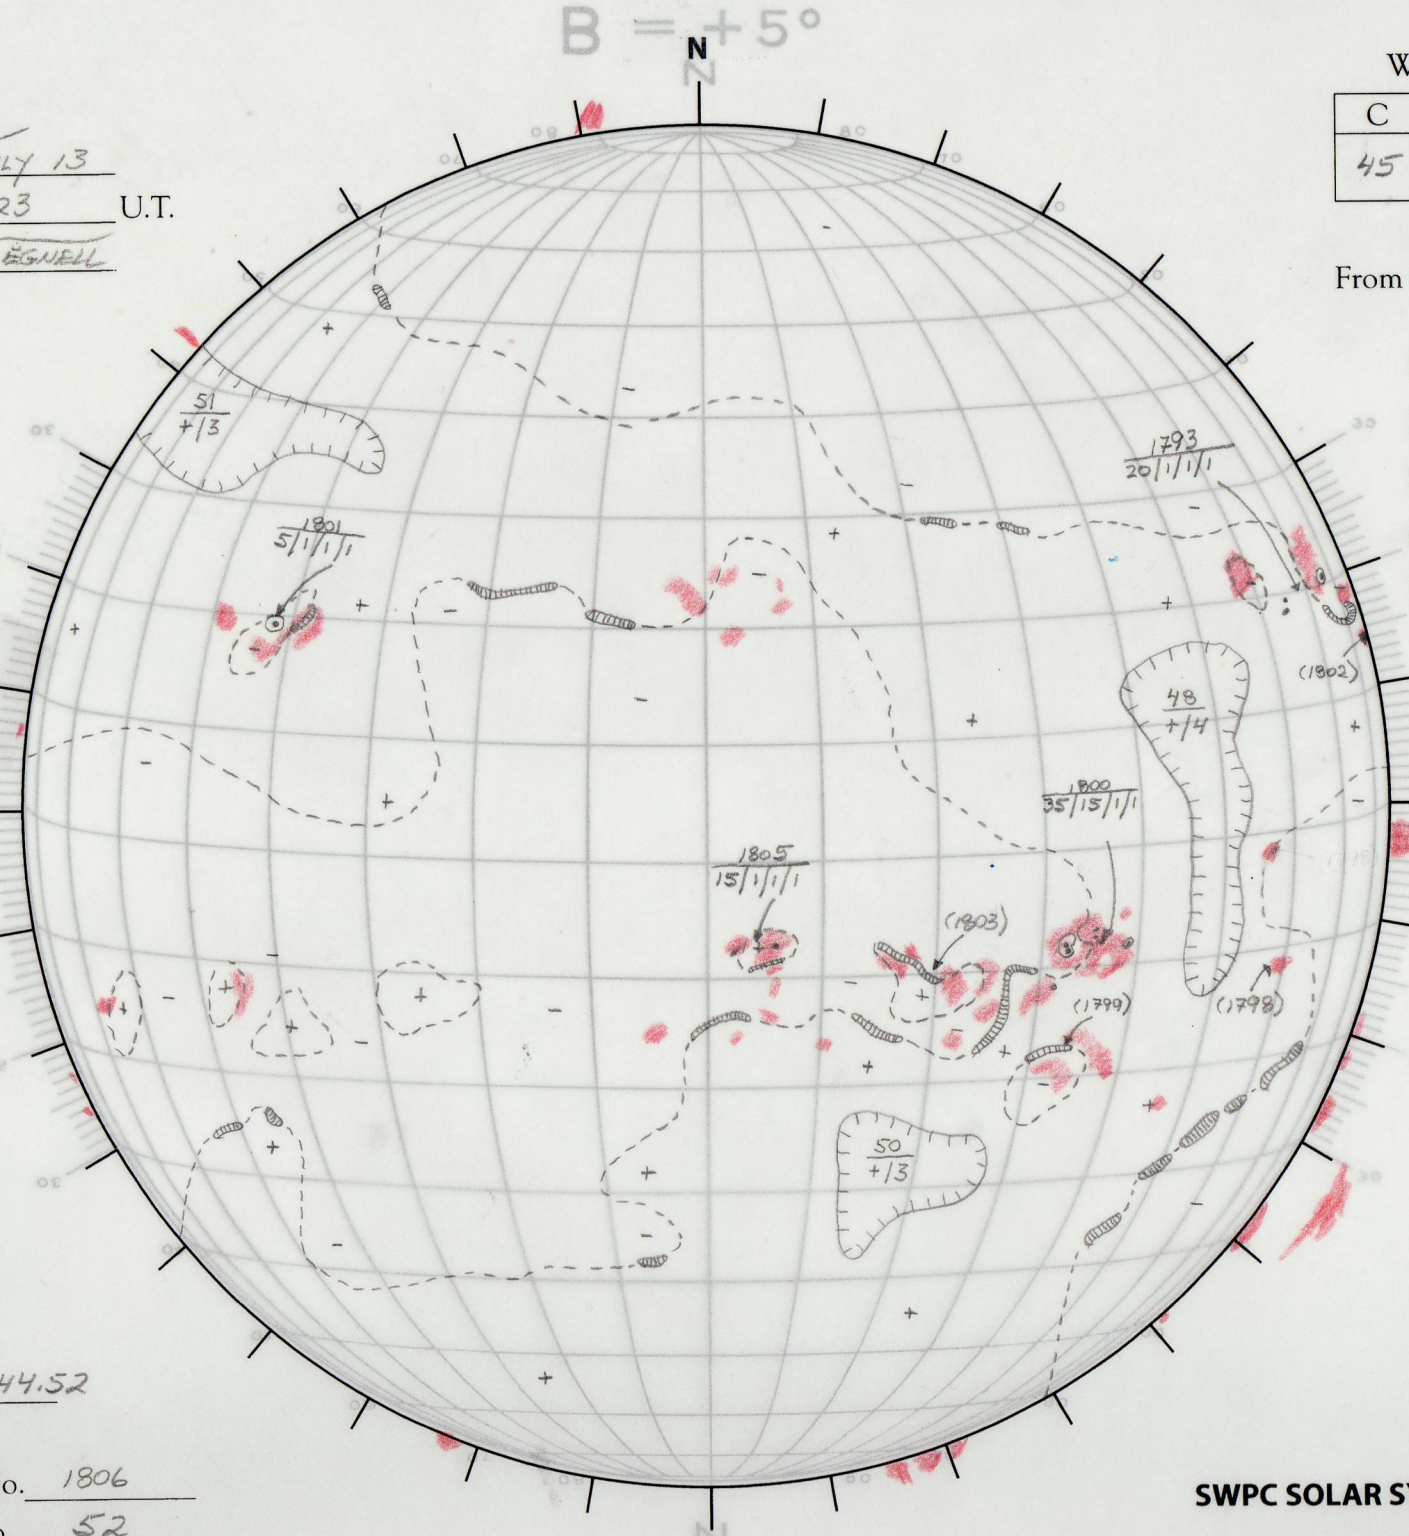

Date: 26 JULY 13
 Time: 0423 U.T.
 Forecaster: TIGNELL

Whole Disk Forecast

C	M	X	P
45	10	1	1

24 Hour Forecast
 From 0000 U.T. to 0000 U.T.

Data:
 H-alpha. 0423 U.T.
 Sunspots 0420 U.T.
 CH 0429 U.T.
 Mag. 0415 U.T.

035.02

E

W 215.02

Returning
 Carringtons:
024.21 to 344.52

Next Rgn. No. 1806
 Next CH No. 52

L_t 125.02
 B_t +5.33
 P_t 8.49