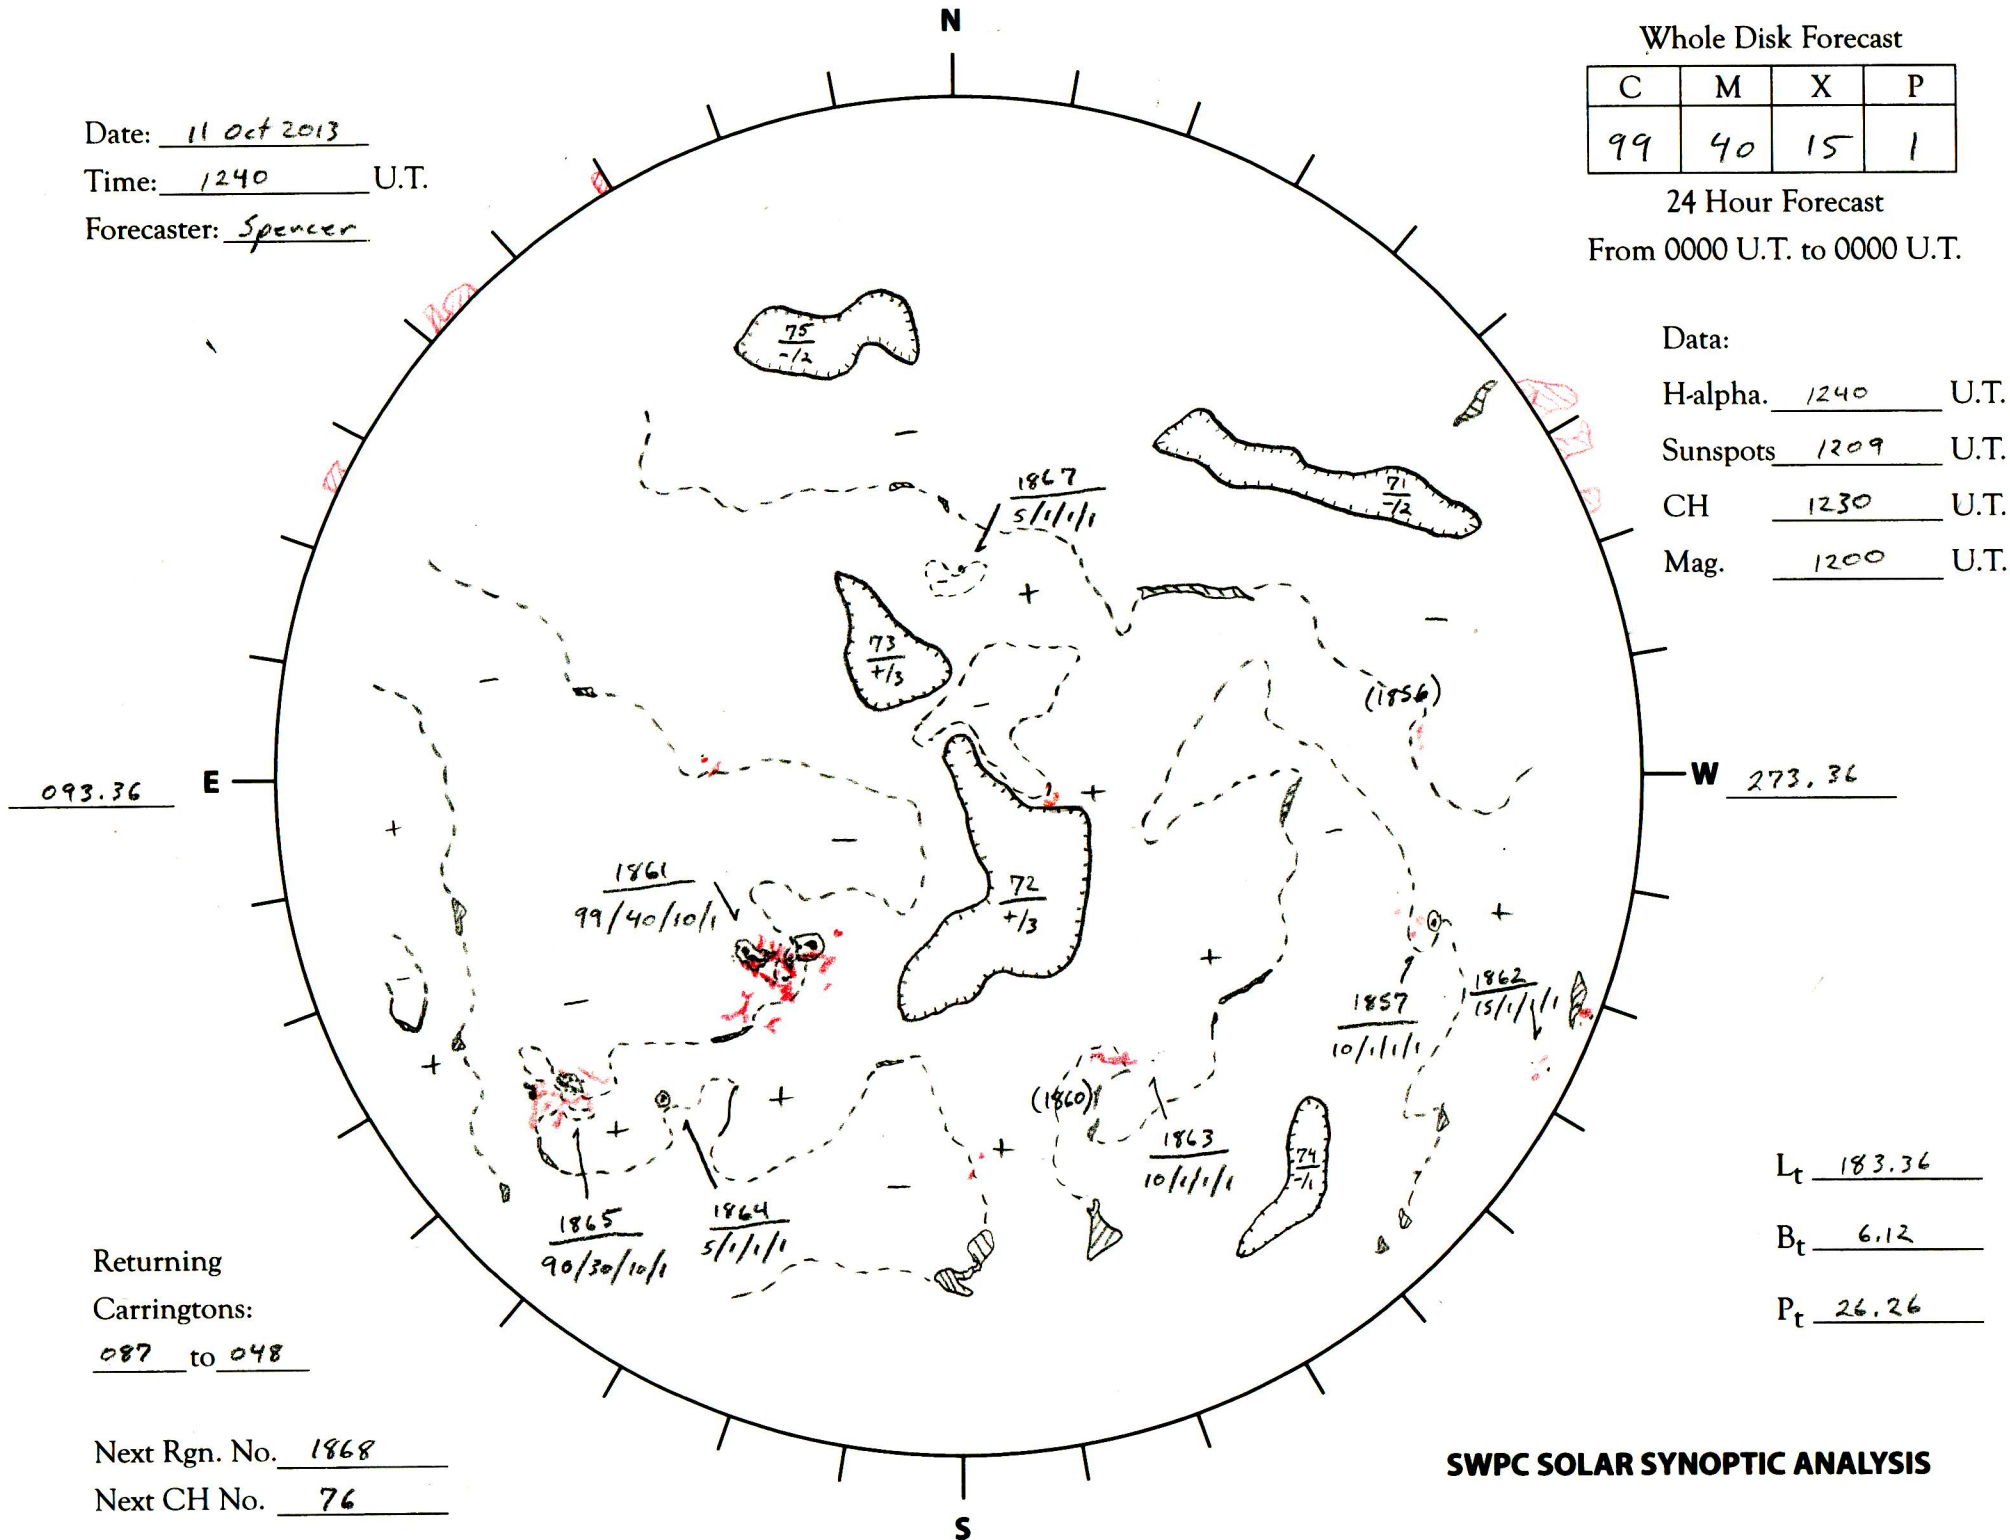

Date: 11 Oct 2013  
 Time: 1240 U.T.  
 Forecaster: Spencer

Whole Disk Forecast

C	M	X	P
99	40	15	1

24 Hour Forecast  
 From 0000 U.T. to 0000 U.T.

Data:  
 H-alpha. 1240 U.T.  
 Sunspots 1209 U.T.  
 CH 1230 U.T.  
 Mag. 1200 U.T.

$L_t$  183.36  
 $B_t$  6.12  
 $P_t$  26.26

Returning Carringtons:  
087 to 048  
 Next Rgn. No. 1868  
 Next CH No. 76