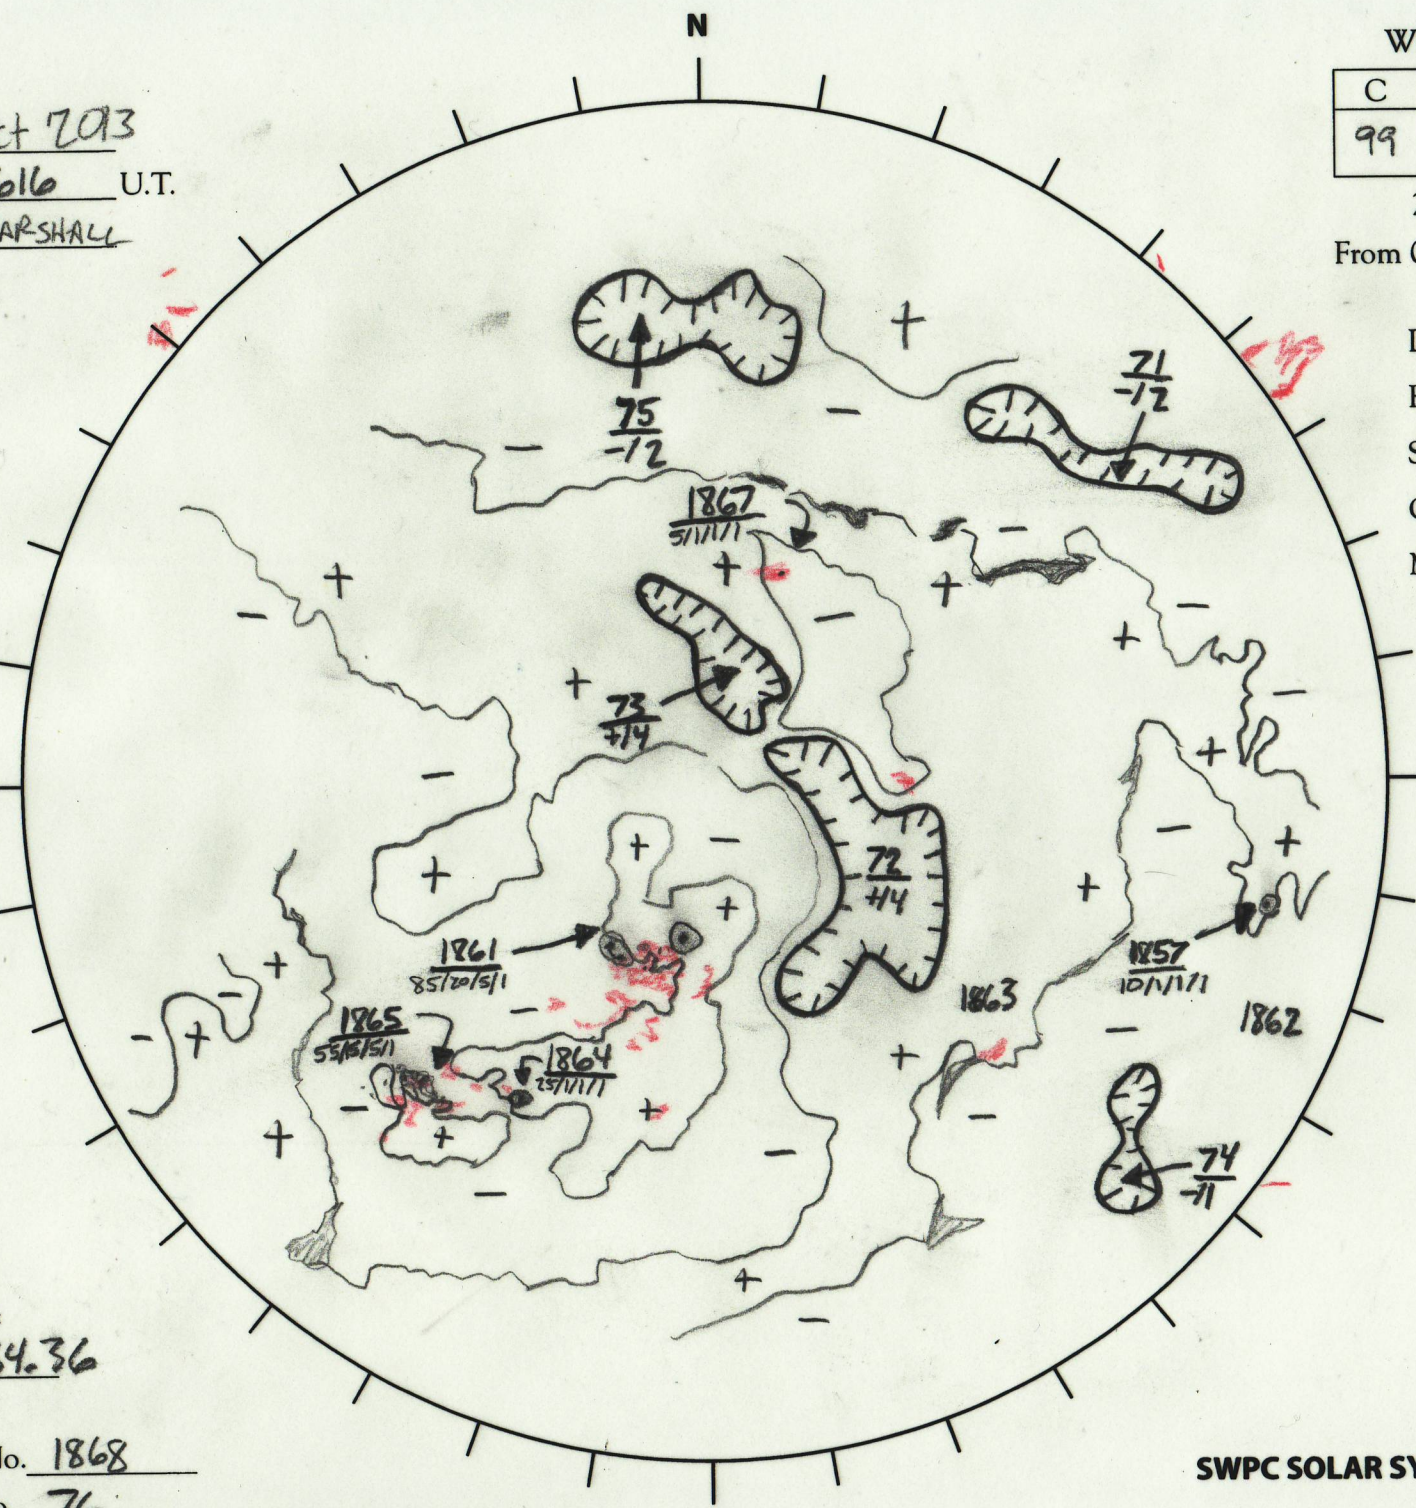

Date: 17 Oct 70
 Time: 0616 U.T.
 Forecaster: MARSHALL

Whole Disk Forecast

C	M	X	P
99	40	15	1

24 Hour Forecast
 From 0000 U.T. to 0000 U.T.

Data:

H-alpha. 0616 U.T.

Sunspots 0539 U.T.

CH 0600 U.T.

Mag. 0530 U.T.

83.68 E

W 263.68

Returning Carringtons:
73.94 to 34.36

Next Rgn. No. 1868
 Next CH No. 76

L_t 173.68
 B_t 6.07
 P_t 26.26