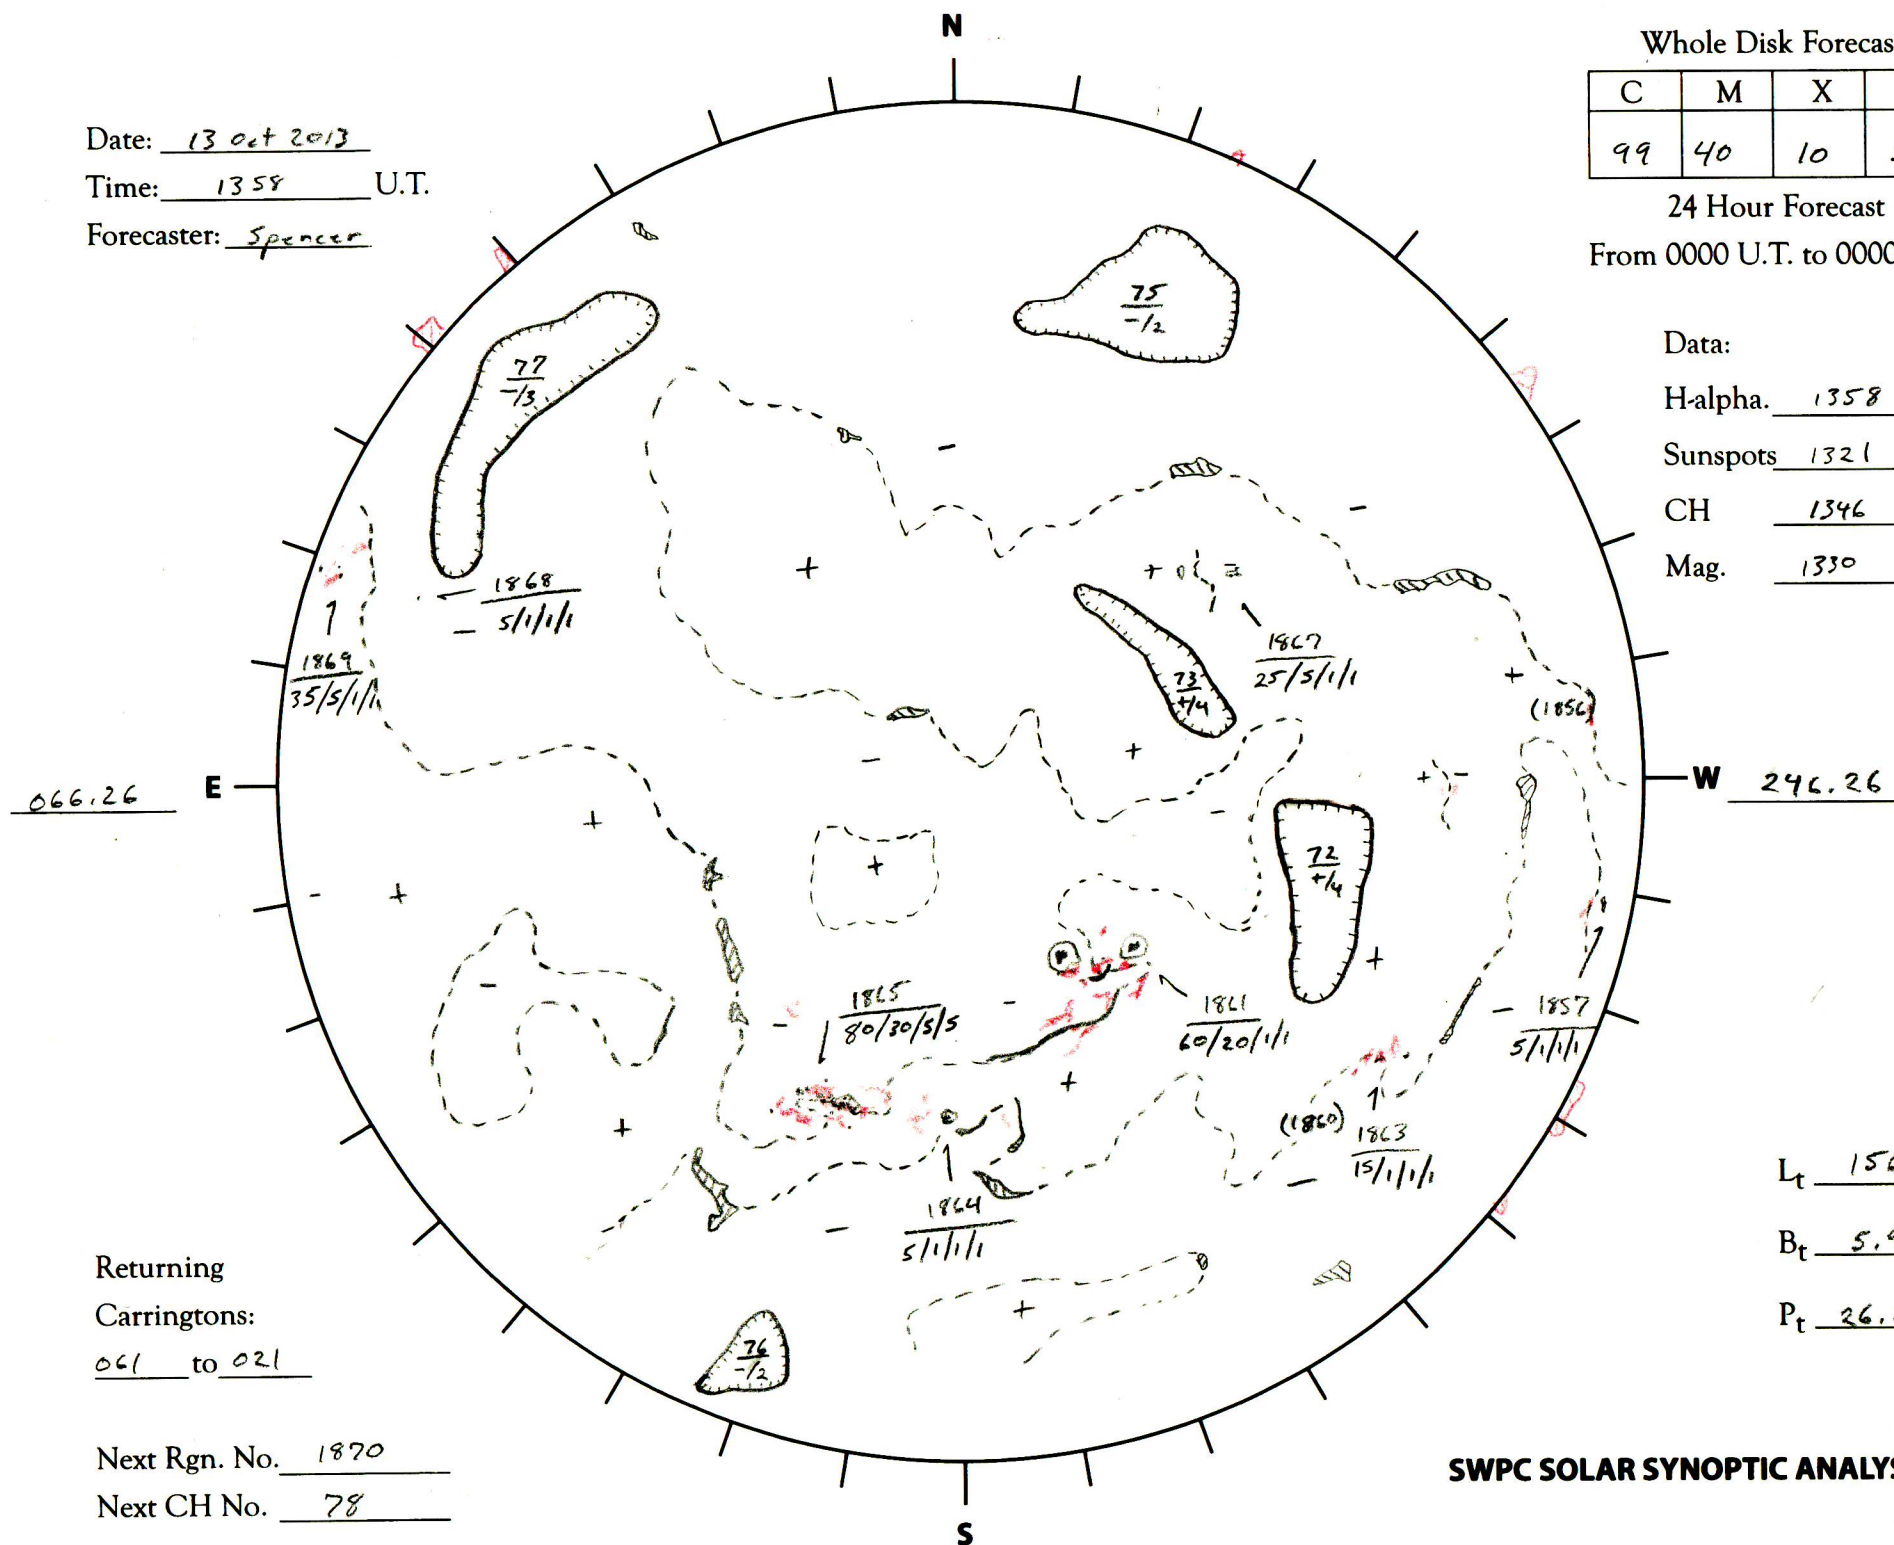

Date: 13 Oct 2013
 Time: 1358 U.T.
 Forecaster: Spencer

Whole Disk Forecast

C	M	X	P
99	40	10	5

24 Hour Forecast
 From 0000 U.T. to 0000 U.T.

Data:
 H-alpha. 1358 U.T.
 Sunspots 1321 U.T.
 CH 1346 U.T.
 Mag. 1330 U.T.

066.26 E

W 296.26

Returning
 Carringtons:
061 to 021

L_t 156.26
 B_t 5.97
 P_t 26.23

Next Rgn. No. 1870
 Next CH No. 78