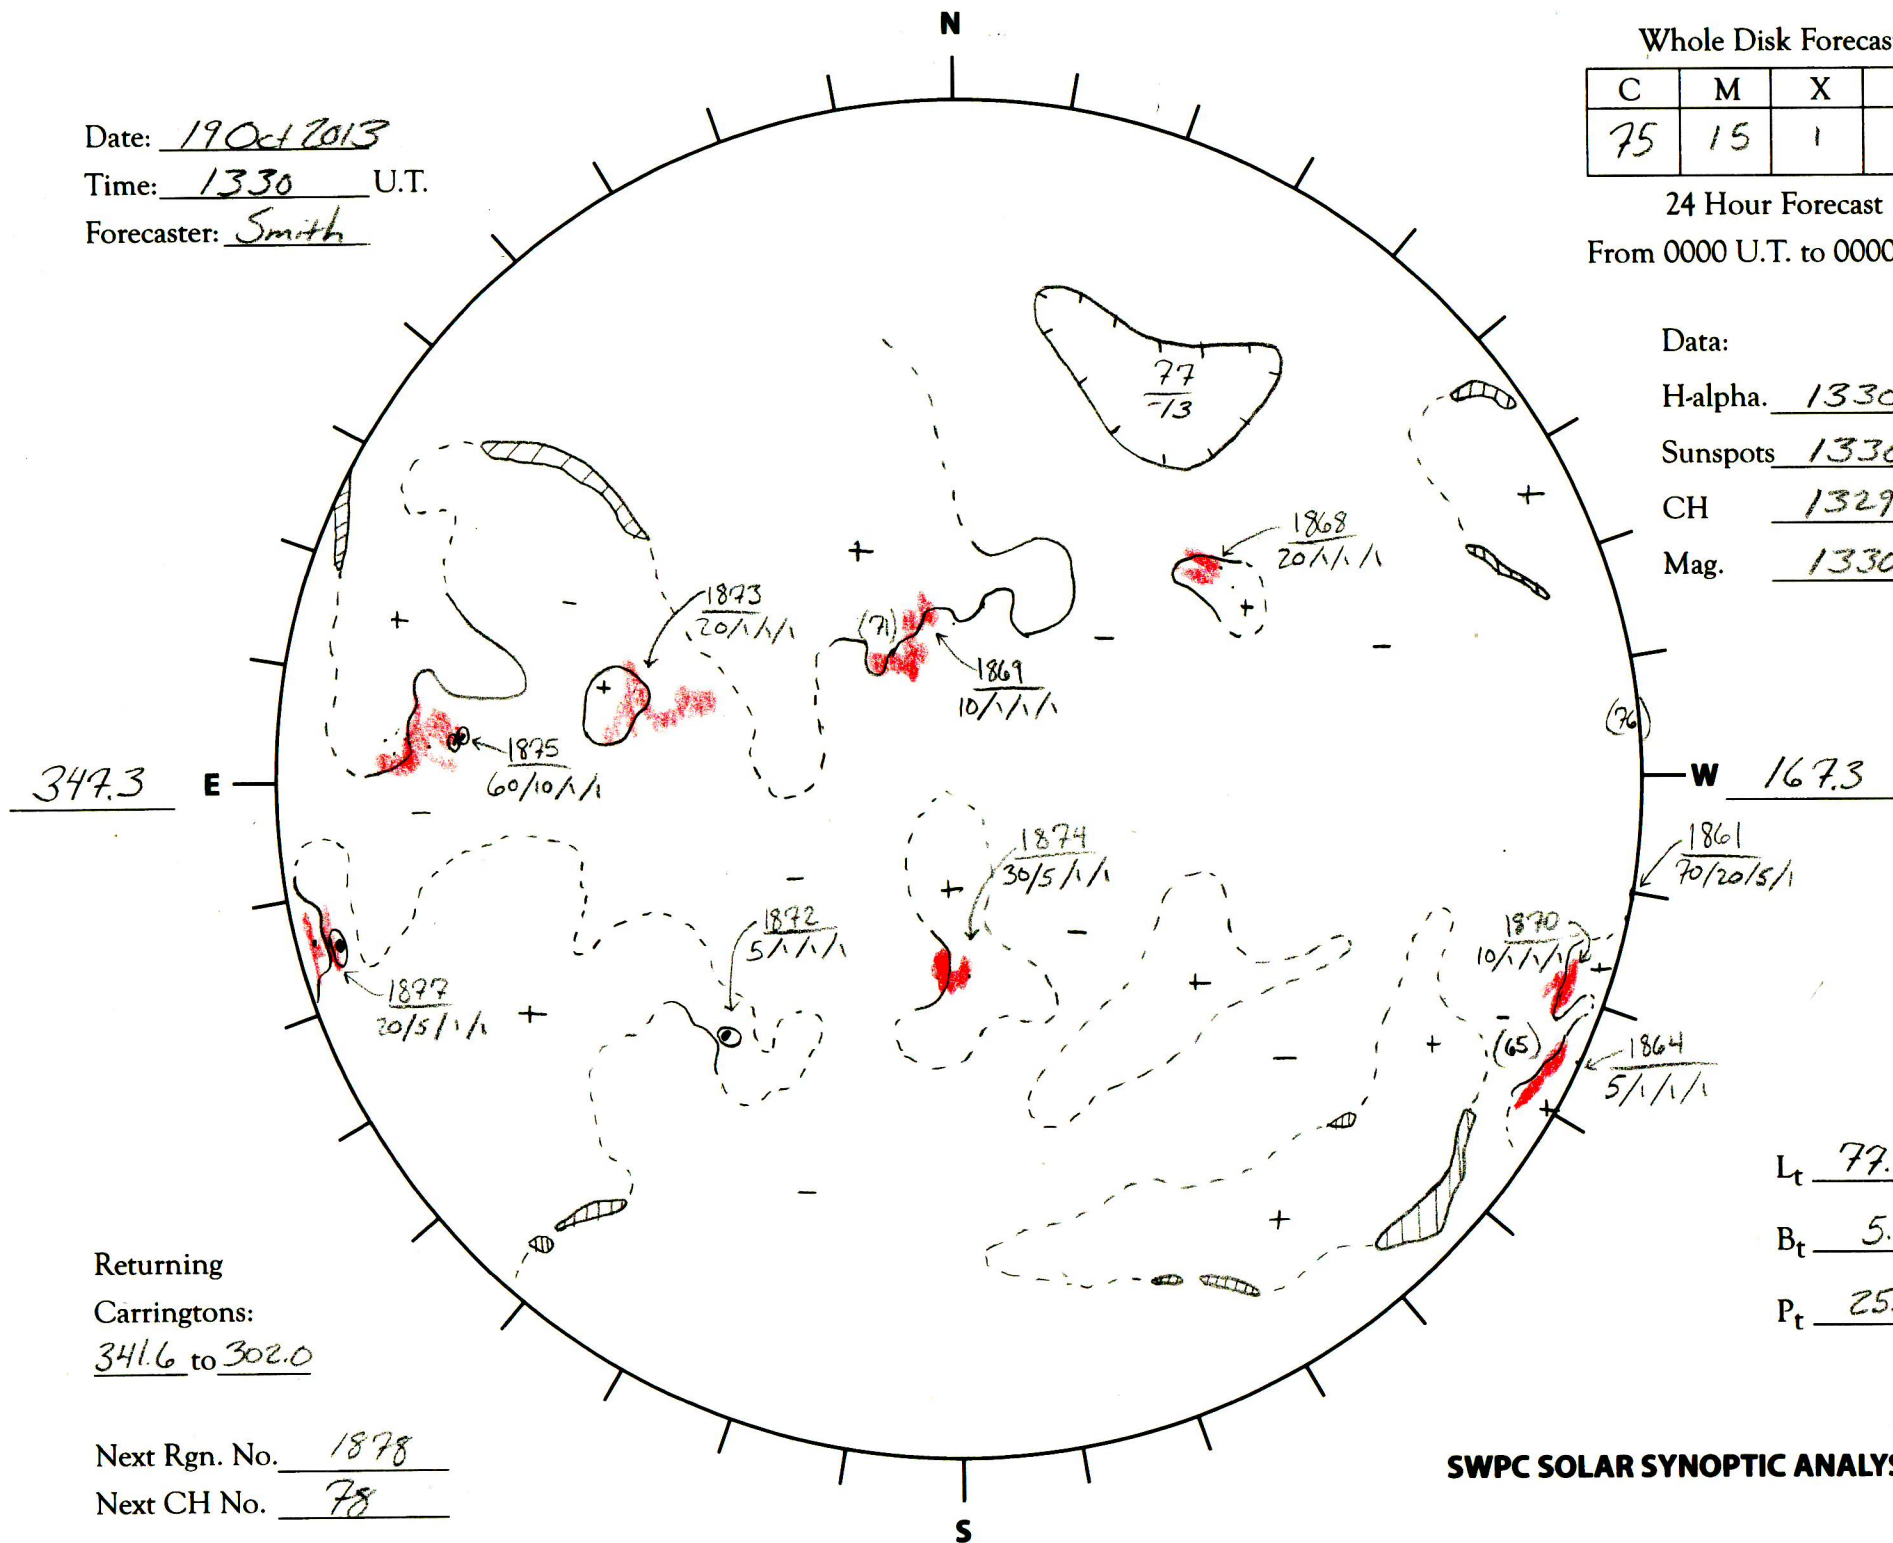

Date: 19 Oct 2013
 Time: 1330 U.T.
 Forecaster: Smith

Whole Disk Forecast

| C | M | X | P |
|----|----|---|---|
| 75 | 15 | 1 | 1 |

24 Hour Forecast
 From 0000 U.T. to 0000 U.T.

Data:
 H-alpha. 1330 U.T.
 Sunspots 1330 U.T.
 CH 1329 U.T.
 Mag. 1330 U.T.

Returning
 Carringtons:
341.6 to 302.0

Next Rgn. No. 1878
 Next CH No. 78

L_t 77.3
 B_t 5.5
 P_t 25.9