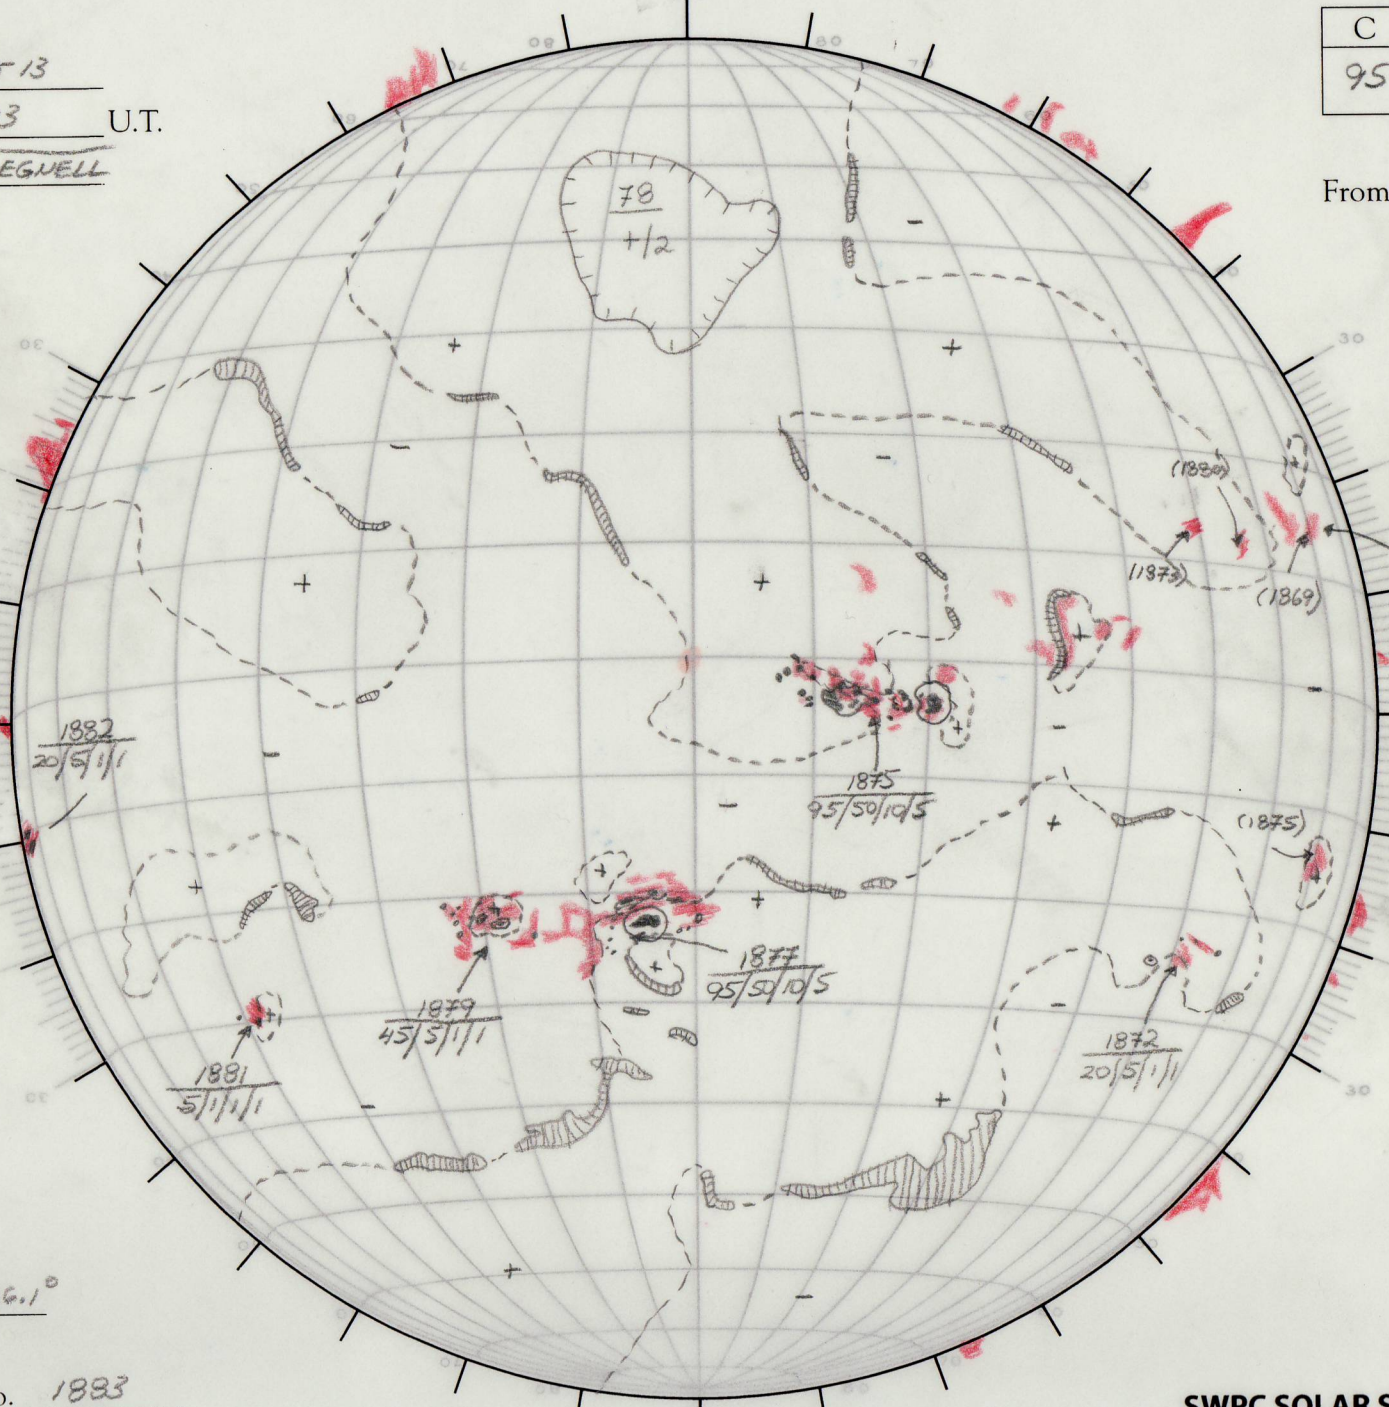

Date: 24 Oct 13
 Time: 1203 U.T.
 Forecaster: LEGWELL

Whole Disk Forecast

C	M	X	P
95	55	10	5

24 Hour Forecast
 From 0000 U.T. to 0000 U.T.

Data:

H-alpha. 1203 U.T.

Sunspots 1121 U.T.

CH 1200 U.T.

Mag. 1130 U.T.

292.2°

E

1882
20/5/11

W 102.2°

Returning
 Carringtons:
275.6° to 236.1°

Next Rgn. No. 1893
 Next CH No. 79

L_t 012.2°

B_t +5.0°

P_t 25.5°