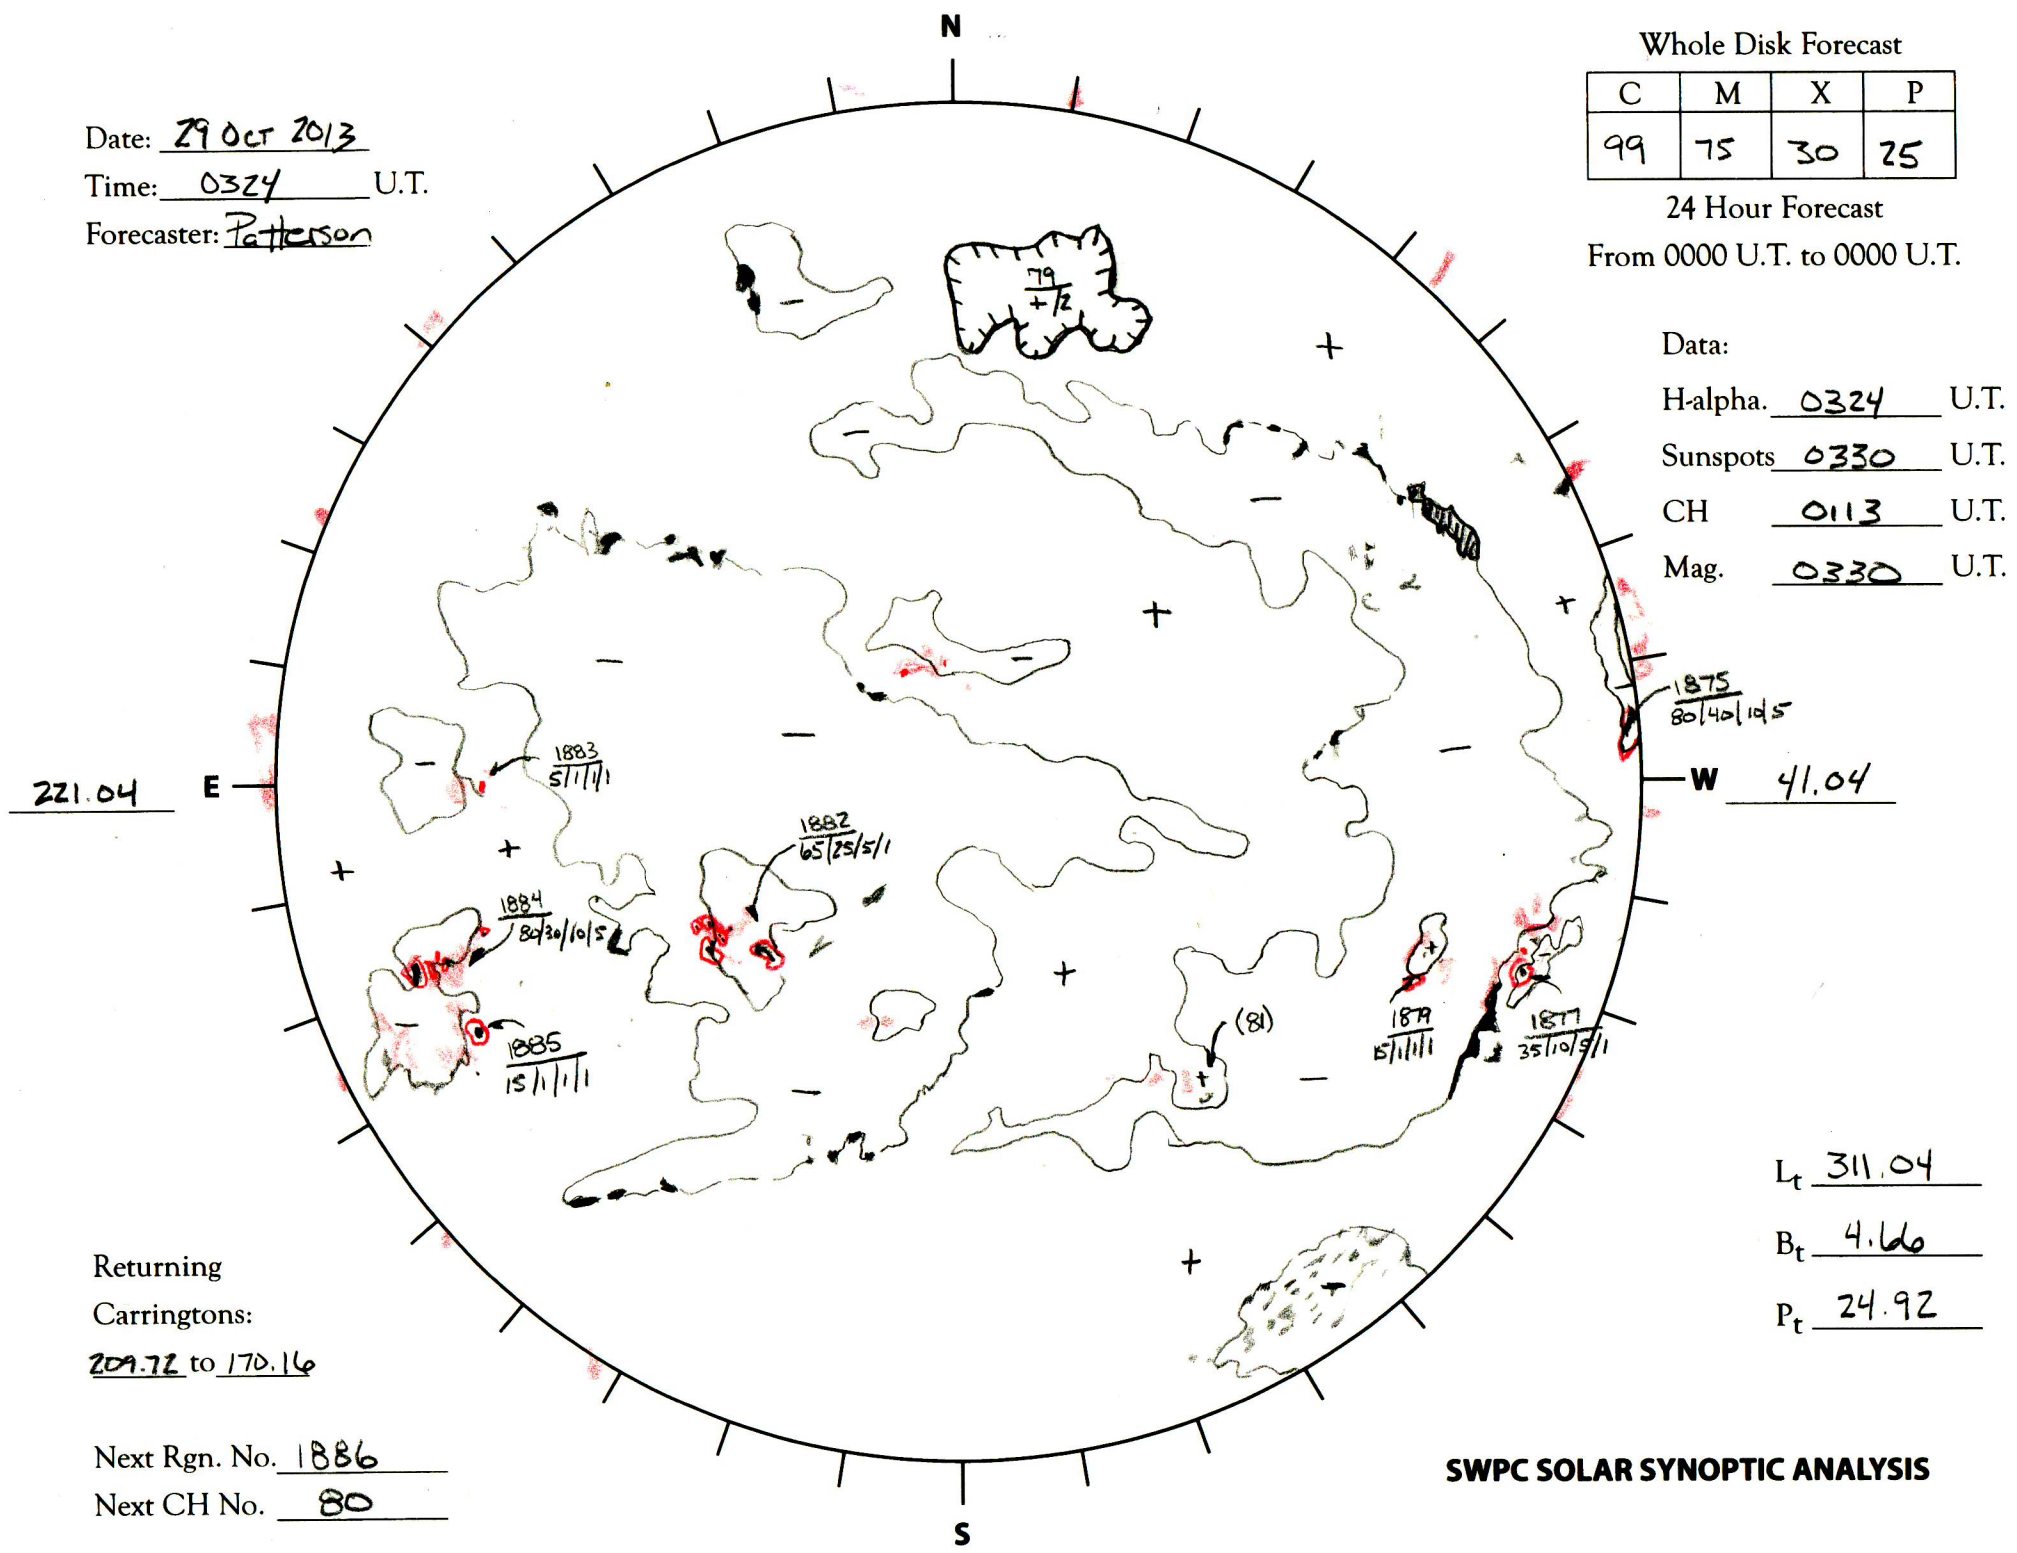

Date: 29 Oct 2013
 Time: 0324 U.T.
 Forecaster: Patterson

Whole Disk Forecast

C	M	X	P
99	75	30	25

24 Hour Forecast
 From 0000 U.T. to 0000 U.T.

Data:
 H-alpha. 0324 U.T.
 Sunspots 0330 U.T.
 CH 0113 U.T.
 Mag. 0330 U.T.

221.04 E

W 41.04

Returning
 Carringtons:
209.72 to 170.16

Next Rgn. No. 1886
 Next CH No. 80

L_t 311.04
 B_t 4.66
 P_t 24.92