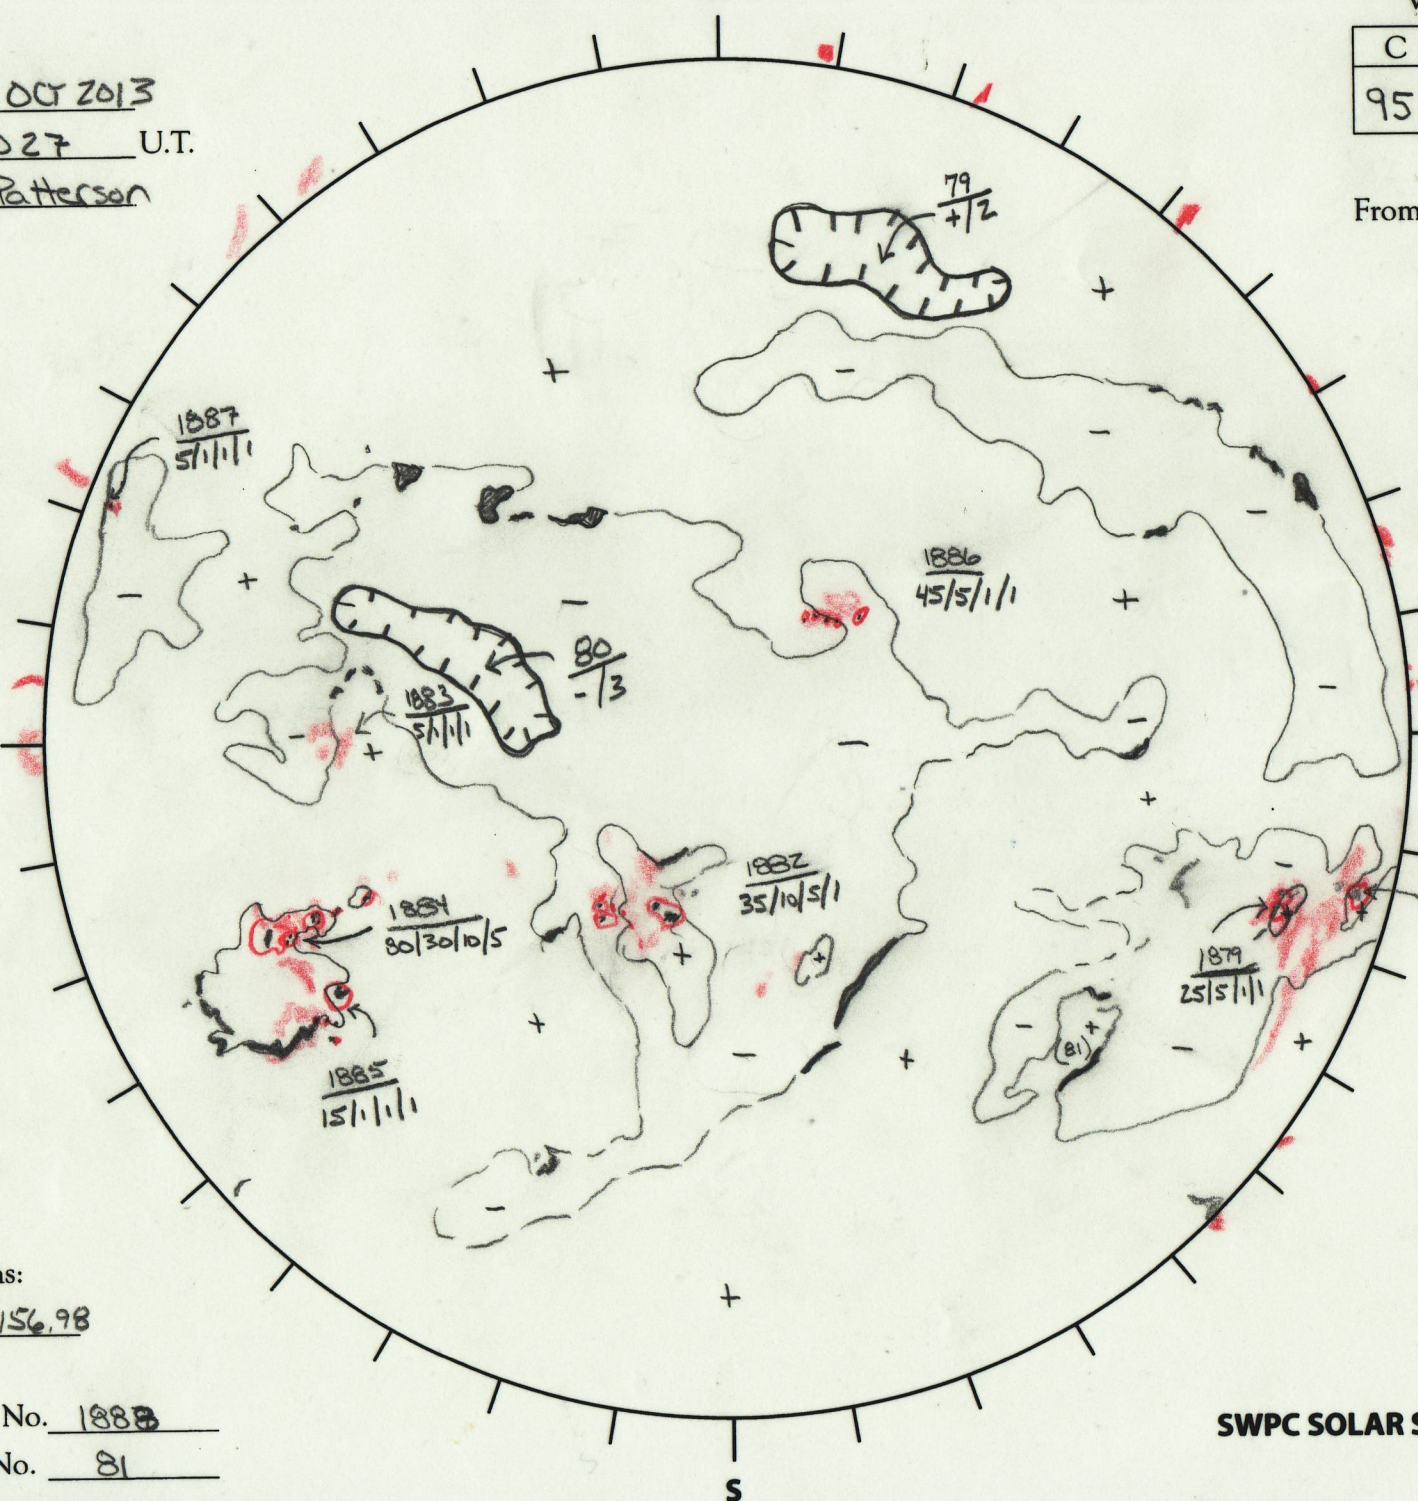

Date: 30 OCT 2013
 Time: 0027 U.T.
 Forecaster: Patterson

Whole Disk Forecast

C	M	X	P
95	50	20	20

24 Hour Forecast

From 0000 U.T. to 0000 U.T.

Data:

H-alpha. 0027 U.T.

Sunspots 0030 U.T.

CH 0028 U.T.

Mag. 0030 U.T.

209.47 E

W 29.47

Returning
 Carringtons:
146.53 to 156.98

Next Rgn. No. 1888
 Next CH No. 81

L_t 299.47

B_t 4.58

P_t 24.79