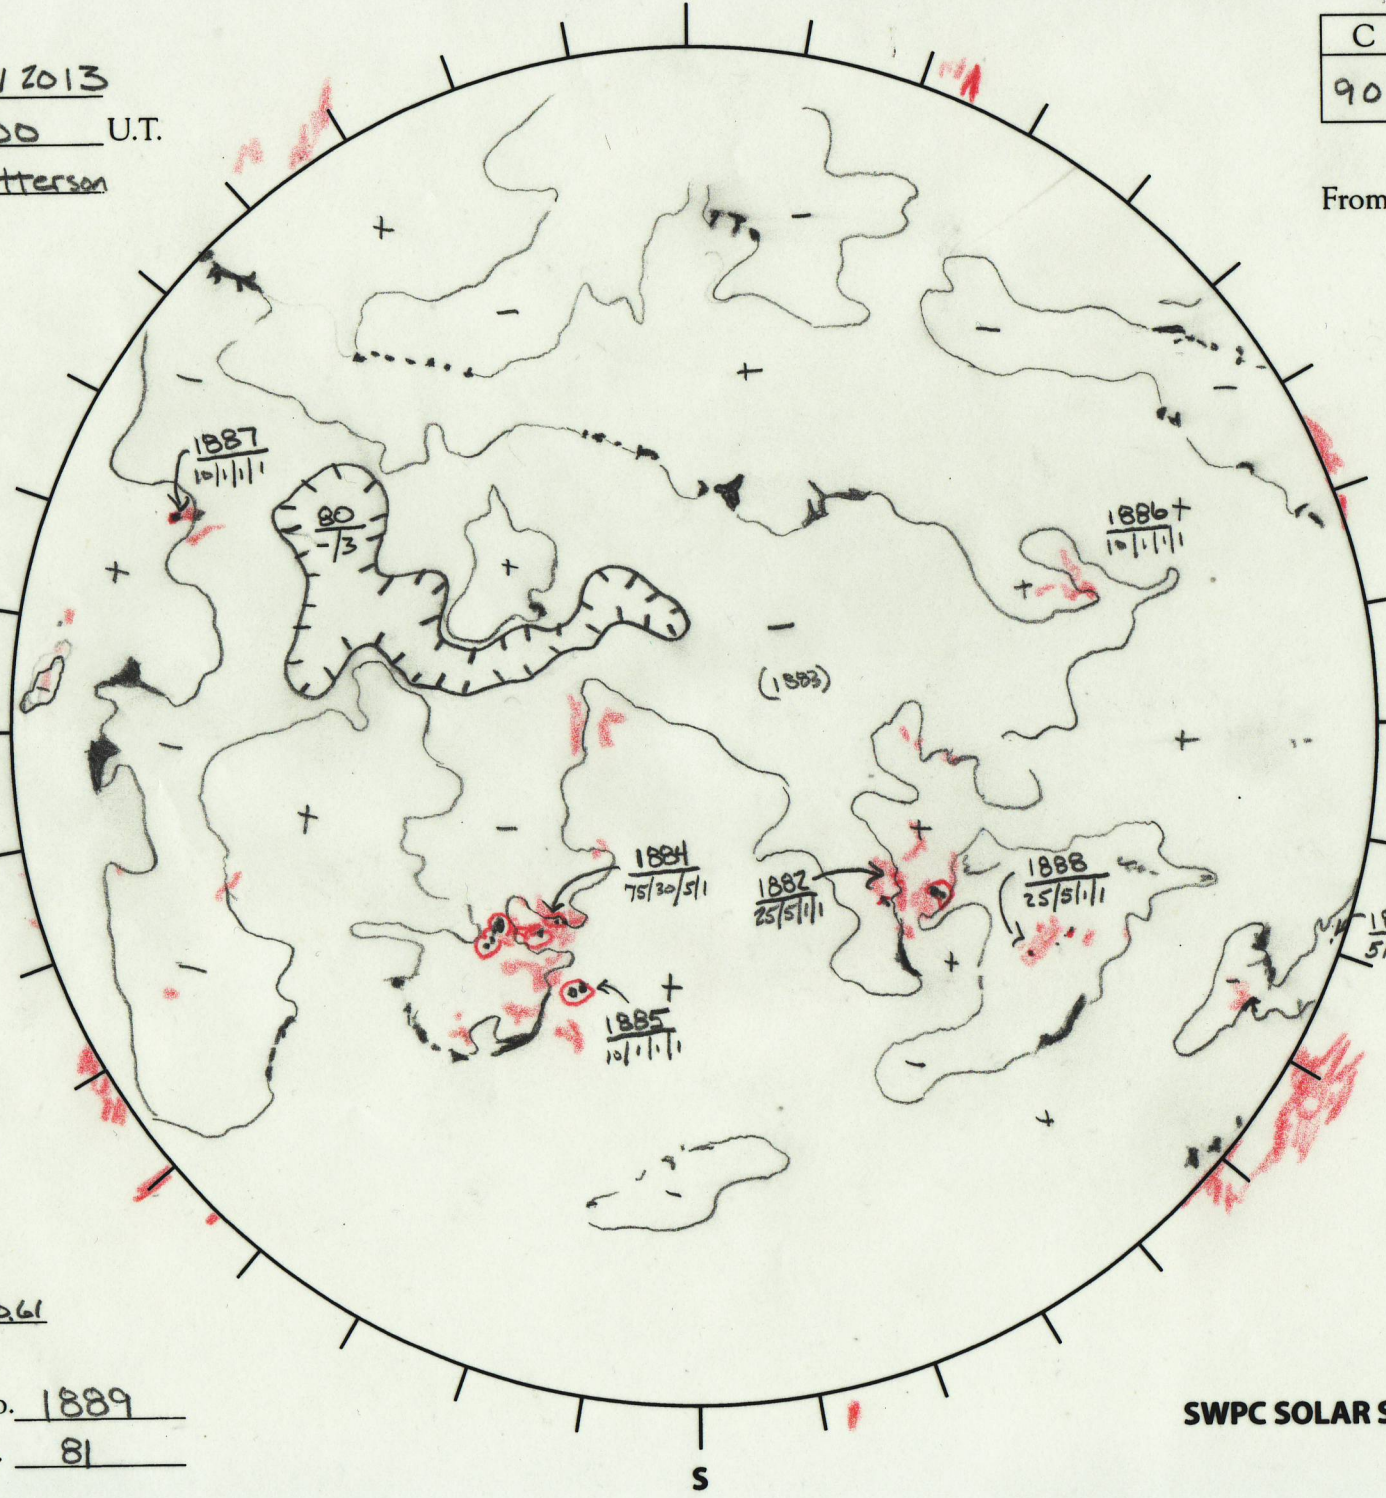

Date: 01 NOV 2013
 Time: 0000 U.T.
 Forecaster: Patterson

Whole Disk Forecast

| C | M | X | P |
|----|----|---|---|
| 90 | 35 | 5 | 1 |

24 Hour Forecast
 From 0000 U.T. to 0000 U.T.

Data:
 H-alpha. 01/0000 U.T.
 Sunspots 01/0000 U.T.
 CH 01/0000 U.T.
 Mag. 01/0000 U.T.

183.35 E

W 3.35

Returning
 Carringtons:
170.16 to 130.61

L_t 273.35
 B_t 4.38
 P_t 24.47

Next Rgn. No. 1889
 Next CH No. 81