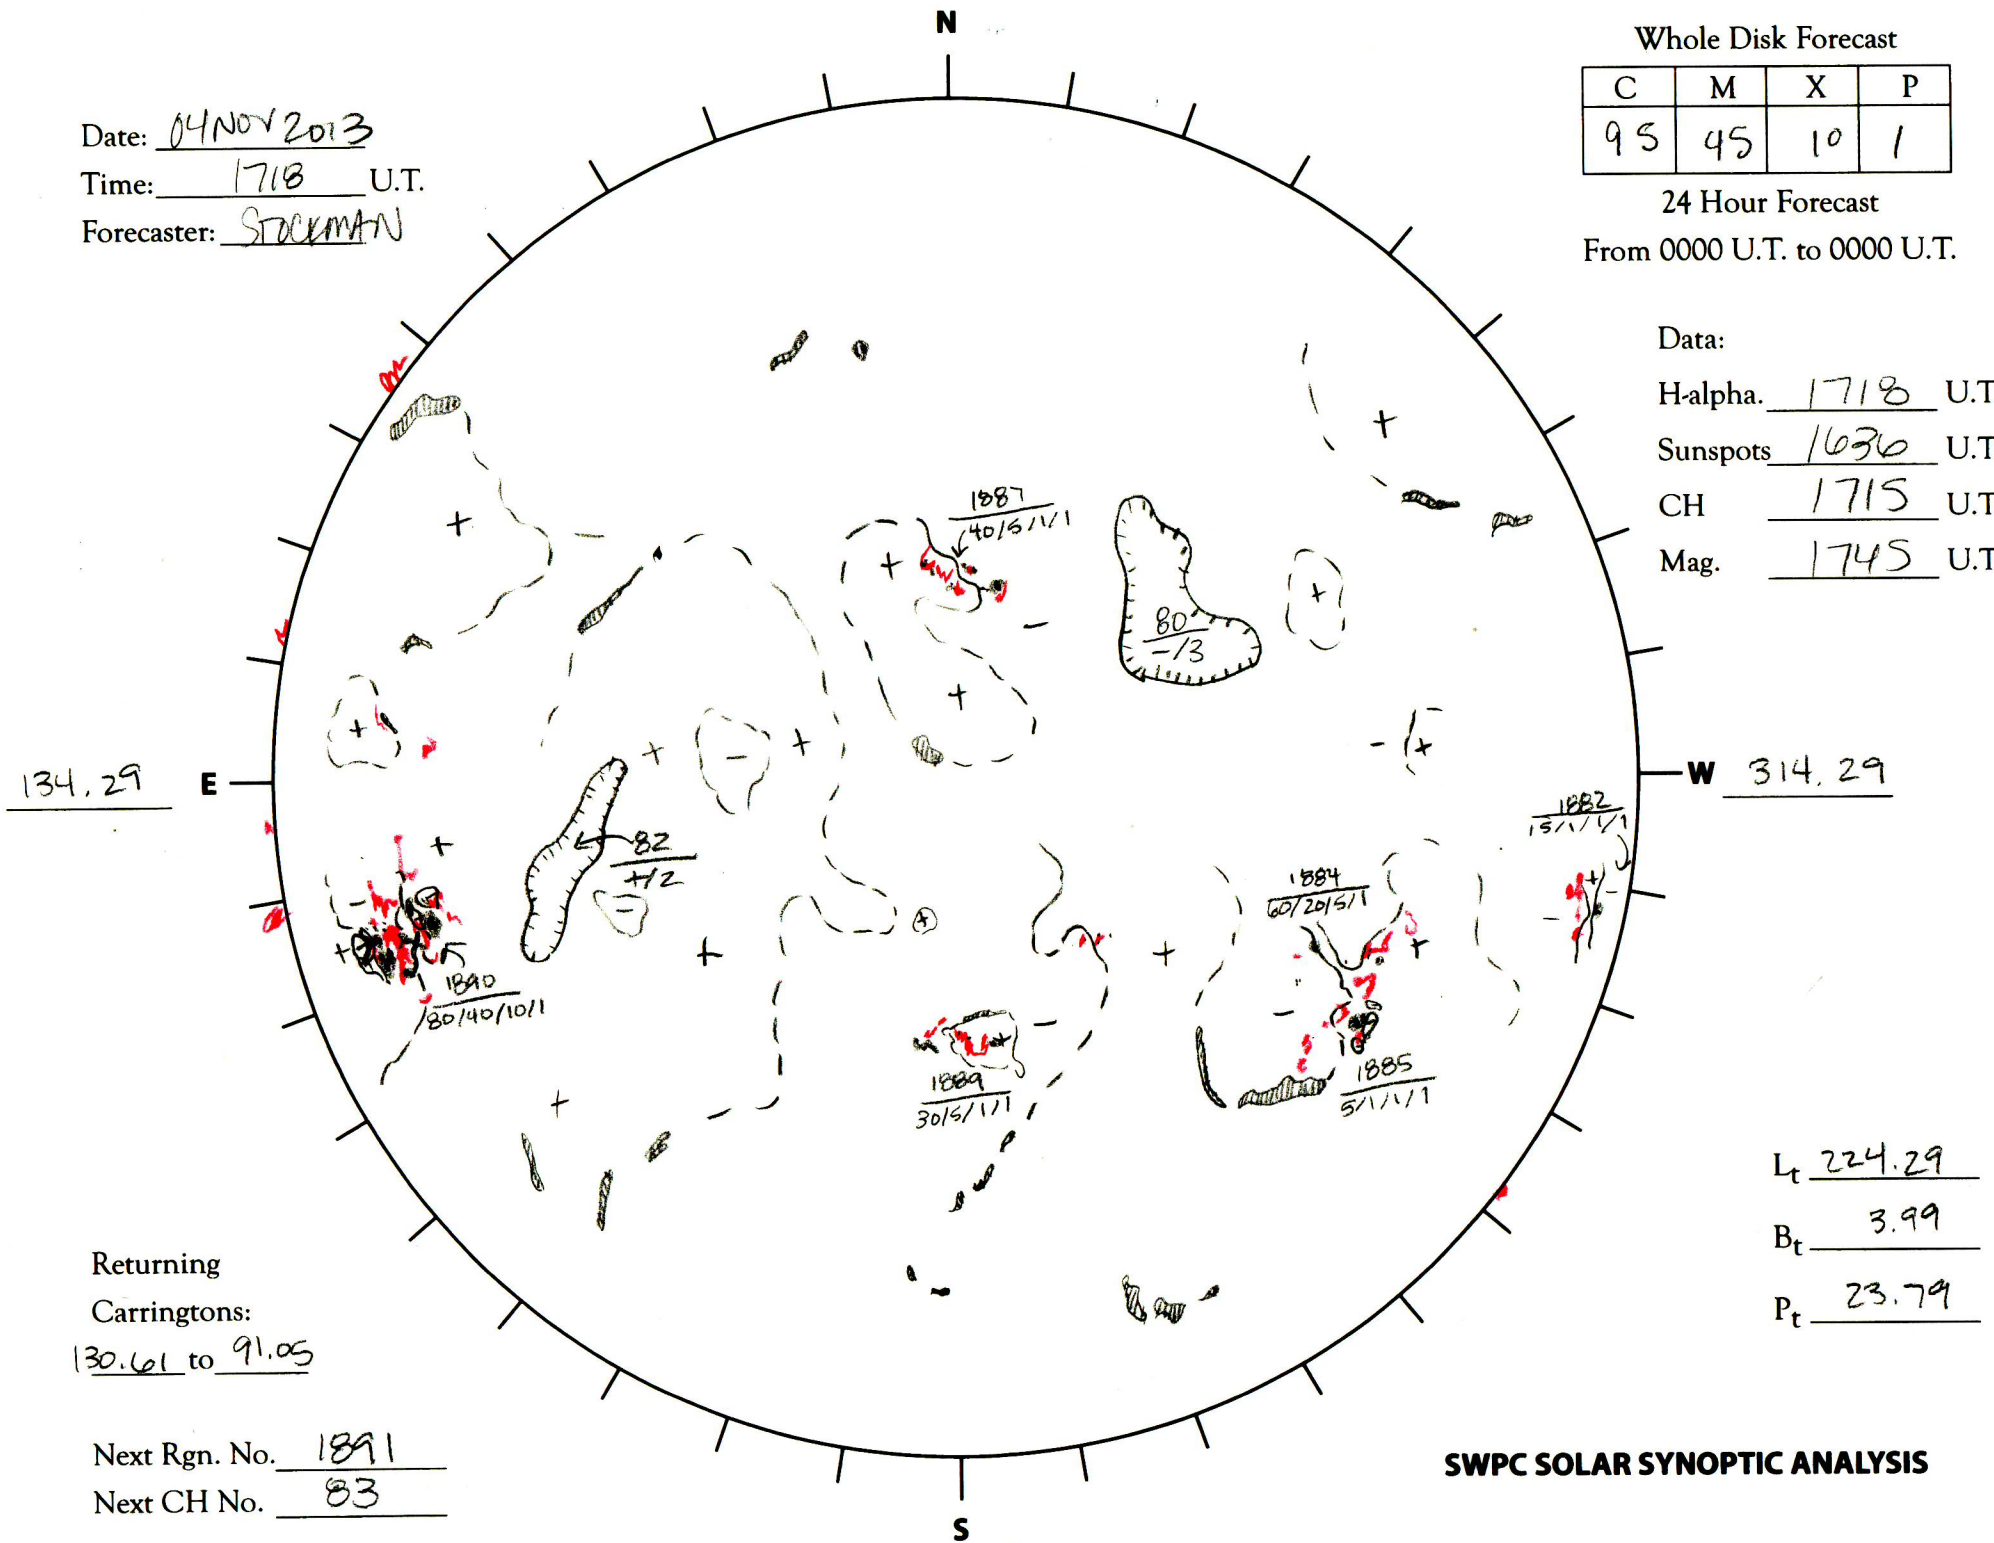

Date: 04 NOV 2013
 Time: 1718 U.T.
 Forecaster: STOCKMAN

Whole Disk Forecast

C	M	X	P
95	45	10	1

24 Hour Forecast
 From 0000 U.T. to 0000 U.T.

Data:
 H-alpha. 1718 U.T.
 Sunspots 1636 U.T.
 CH 1715 U.T.
 Mag. 1745 U.T.

134.29

W 314.29

Returning
 Carringtons:
130.61 to 91.05

L_t 224.29
B_t 3.99
P_t 23.79

Next Rgn. No. 1891
 Next CH No. 83