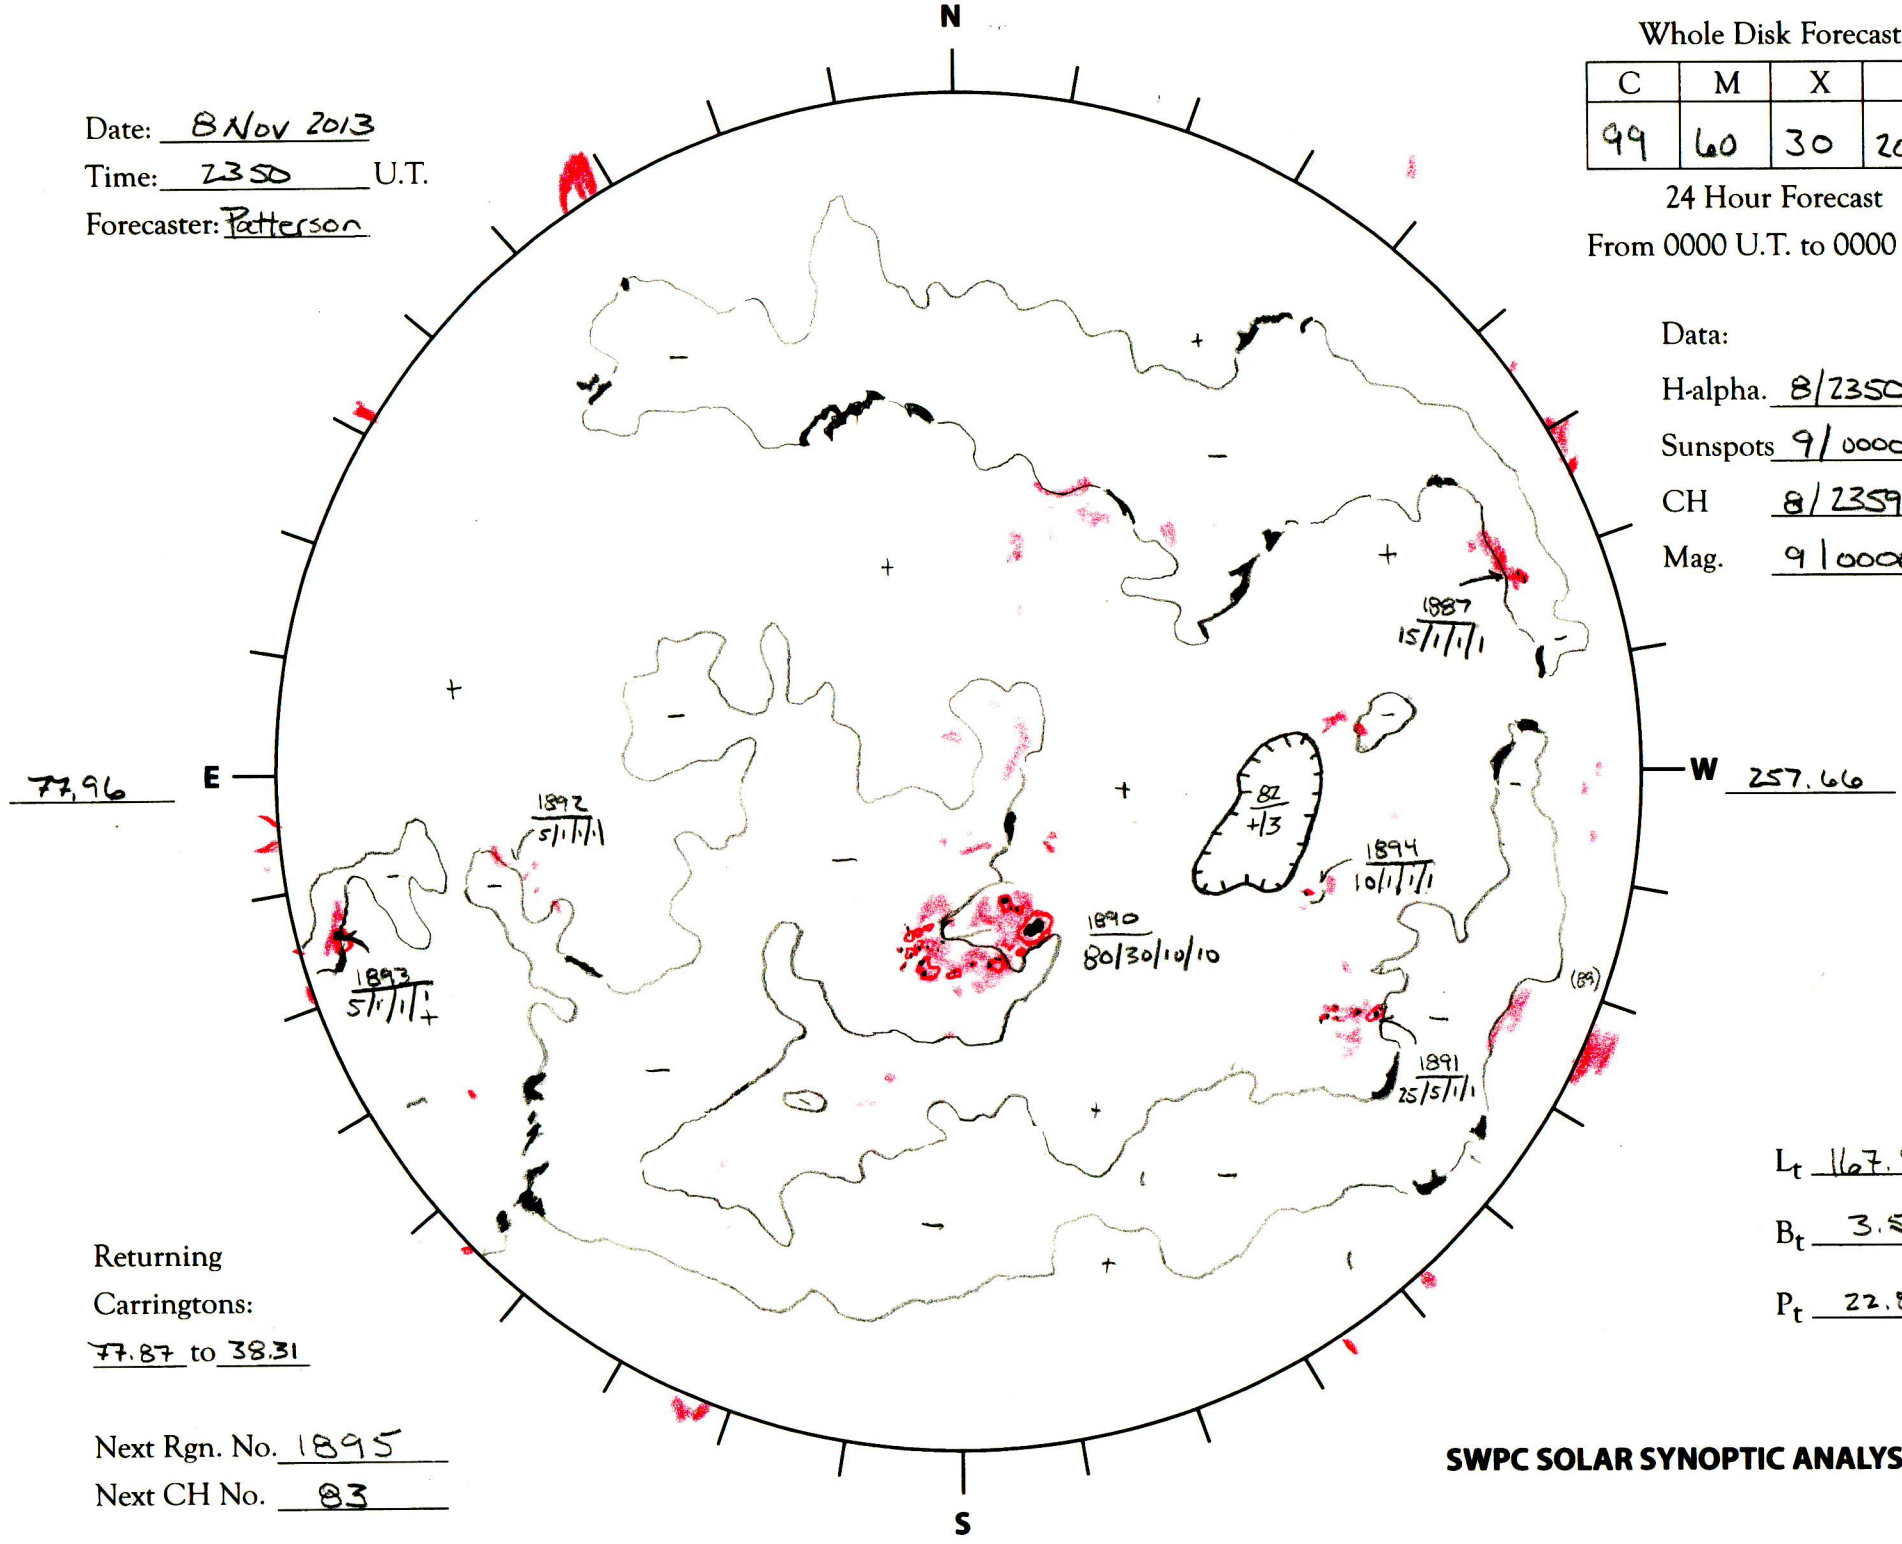

Date: 8 Nov 2013
 Time: 2350 U.T.
 Forecaster: Patterson

Whole Disk Forecast

C	M	X	P
99	60	30	20

24 Hour Forecast
 From 0000 U.T. to 0000 U.T.

Data:
 H-alpha. 8/2350 U.T.
 Sunspots 9/0000 U.T.
 CH 8/2359 U.T.
 Mag. 9/0000 U.T.

Returning
 Carringtons:
77.87 to 38.31

Next Rgn. No. 1895
 Next CH No. 83

L_t 167.96
 B_t 3.53
 P_t 22.88