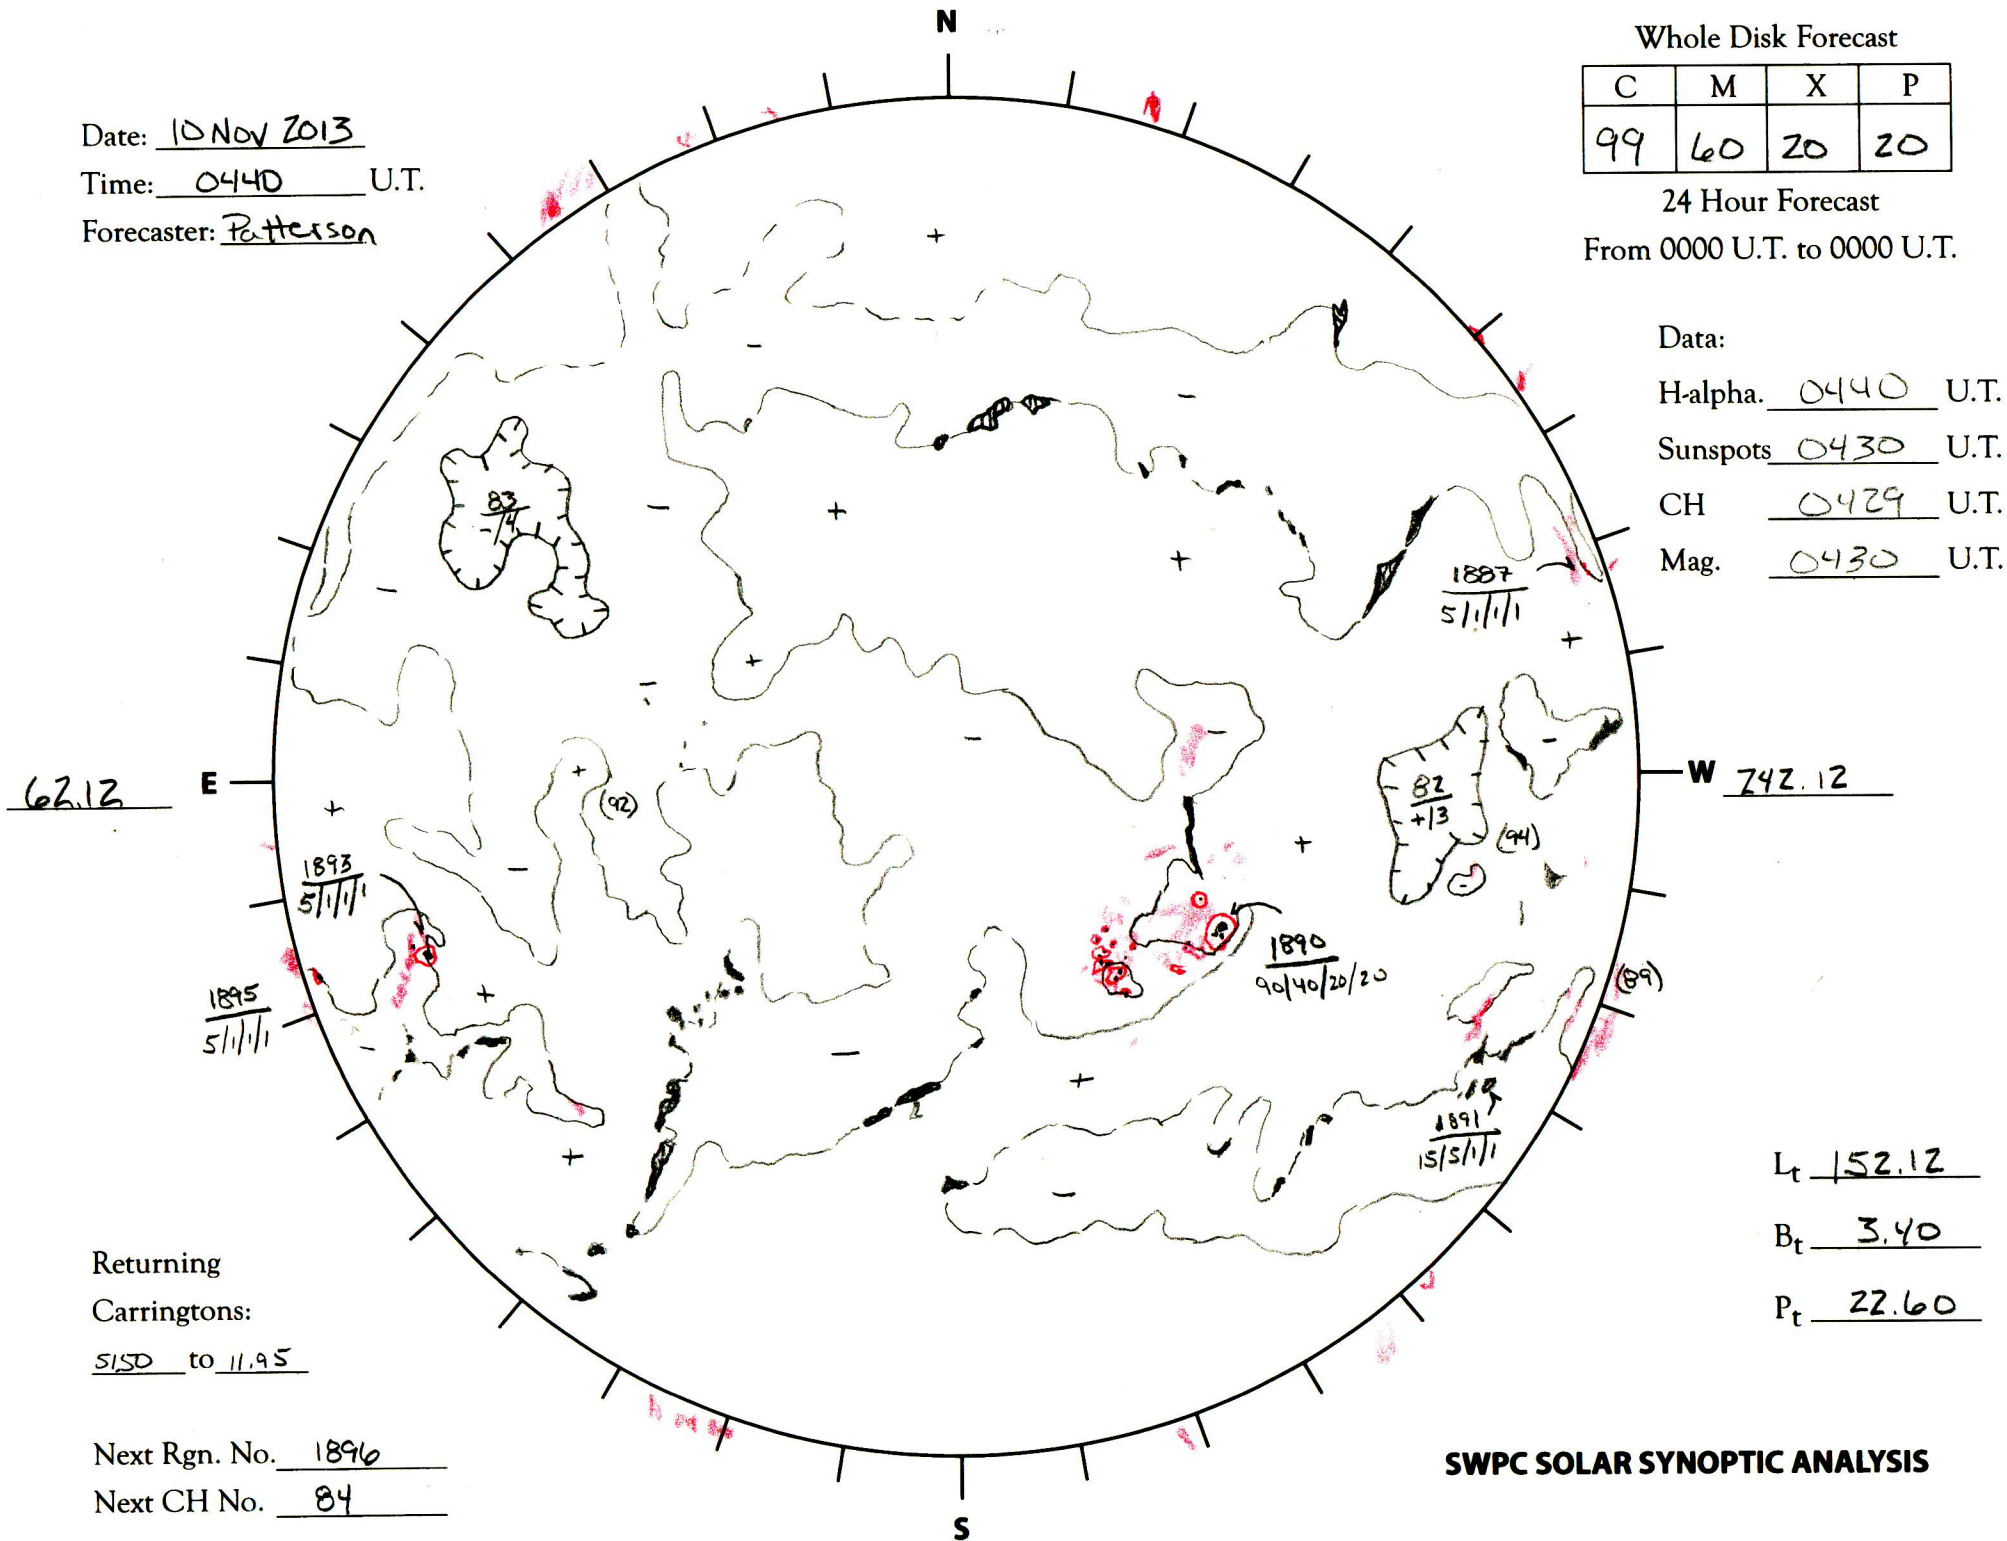

Date: 10 Nov 2013
 Time: 0440 U.T.
 Forecaster: Patterson

Whole Disk Forecast

C	M	X	P
99	60	20	20

24 Hour Forecast
 From 0000 U.T. to 0000 U.T.

Data:
 H-alpha. 0440 U.T.
 Sunspots 0430 U.T.
 CH 0429 U.T.
 Mag. 0430 U.T.

Returning
 Carringtons:
5150 to 11.95

Next Rgn. No. 1896
 Next CH No. 84

SWPC SOLAR SYNOPTIC ANALYSIS