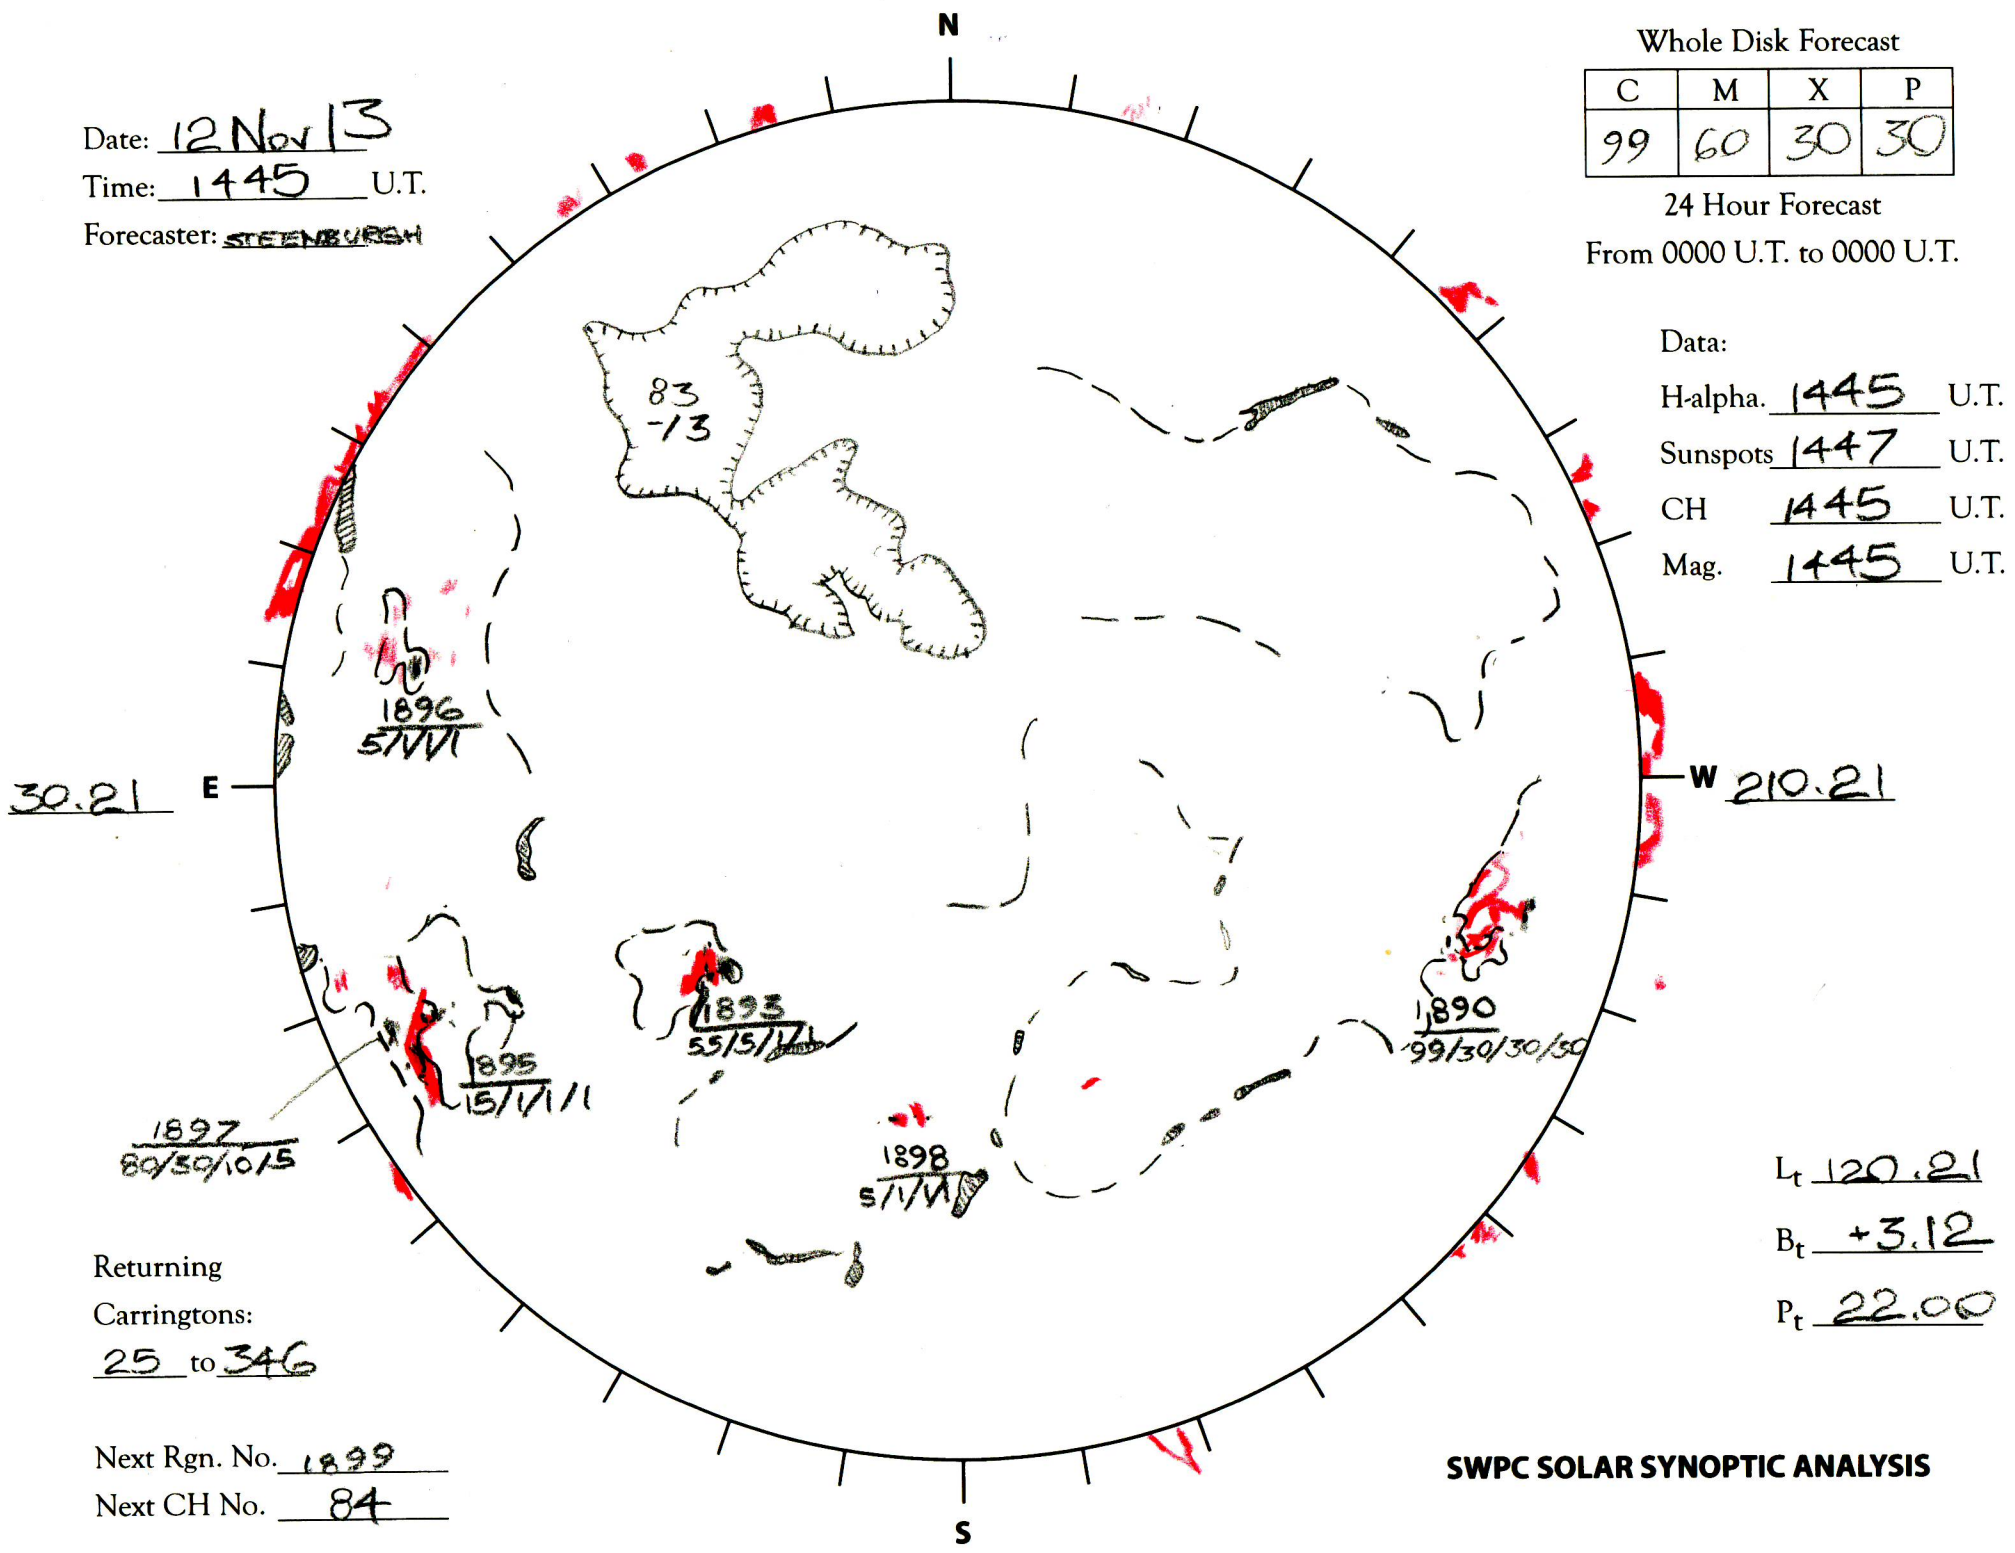

Date: 12 Nov 13
 Time: 1445 U.T.
 Forecaster: STEINBURGH

Whole Disk Forecast

C	M	X	P
99	60	30	30

24 Hour Forecast
 From 0000 U.T. to 0000 U.T.

Data:
 H-alpha. 1445 U.T.
 Sunspots 1447 U.T.
 CH 1445 U.T.
 Mag. 1445 U.T.

Returning
 Carringtons:
25 to 346

Next Rgn. No. 1899
 Next CH No. 84

L_t 120.21
 B_t +3.12
 P_t 22.00