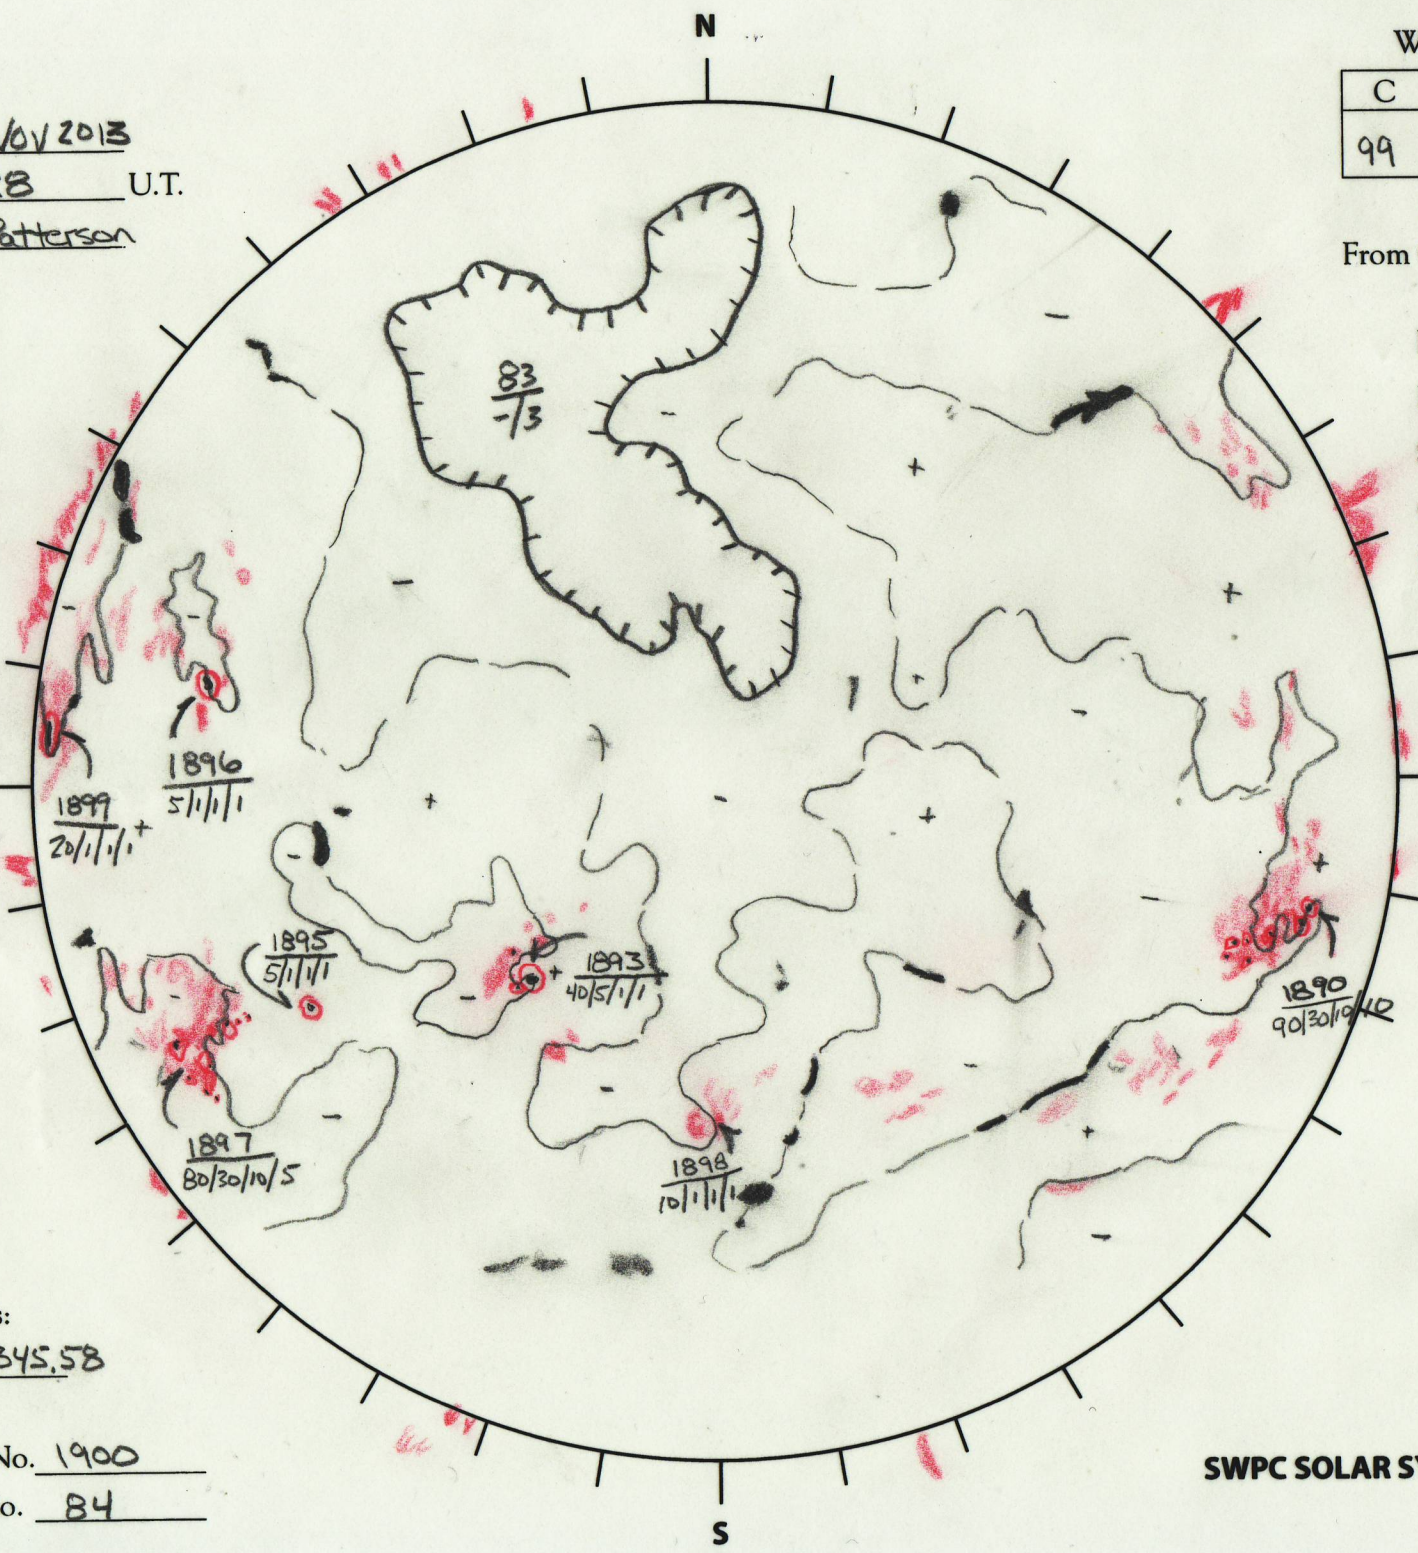

Date: 12 NOV 2013
 Time: 2328 U.T.
 Forecaster: Patterson

Whole Disk Forecast

C	M	X	P
99	60	30	30

24 Hour Forecast
 From 0000 U.T. to 0000 U.T.

Data:

H-alpha. 2328 U.T.

Sunspots 2330 U.T.

CH 2329 U.T.

Mag. 2330 U.T.

25.42 E

W 205.42

Returning
 Carringtons:
25.13 to 345.58

Next Rgn. No. 1900
 Next CH No. 84

L_t 115.42

B_t 3.08

P_t 21.91