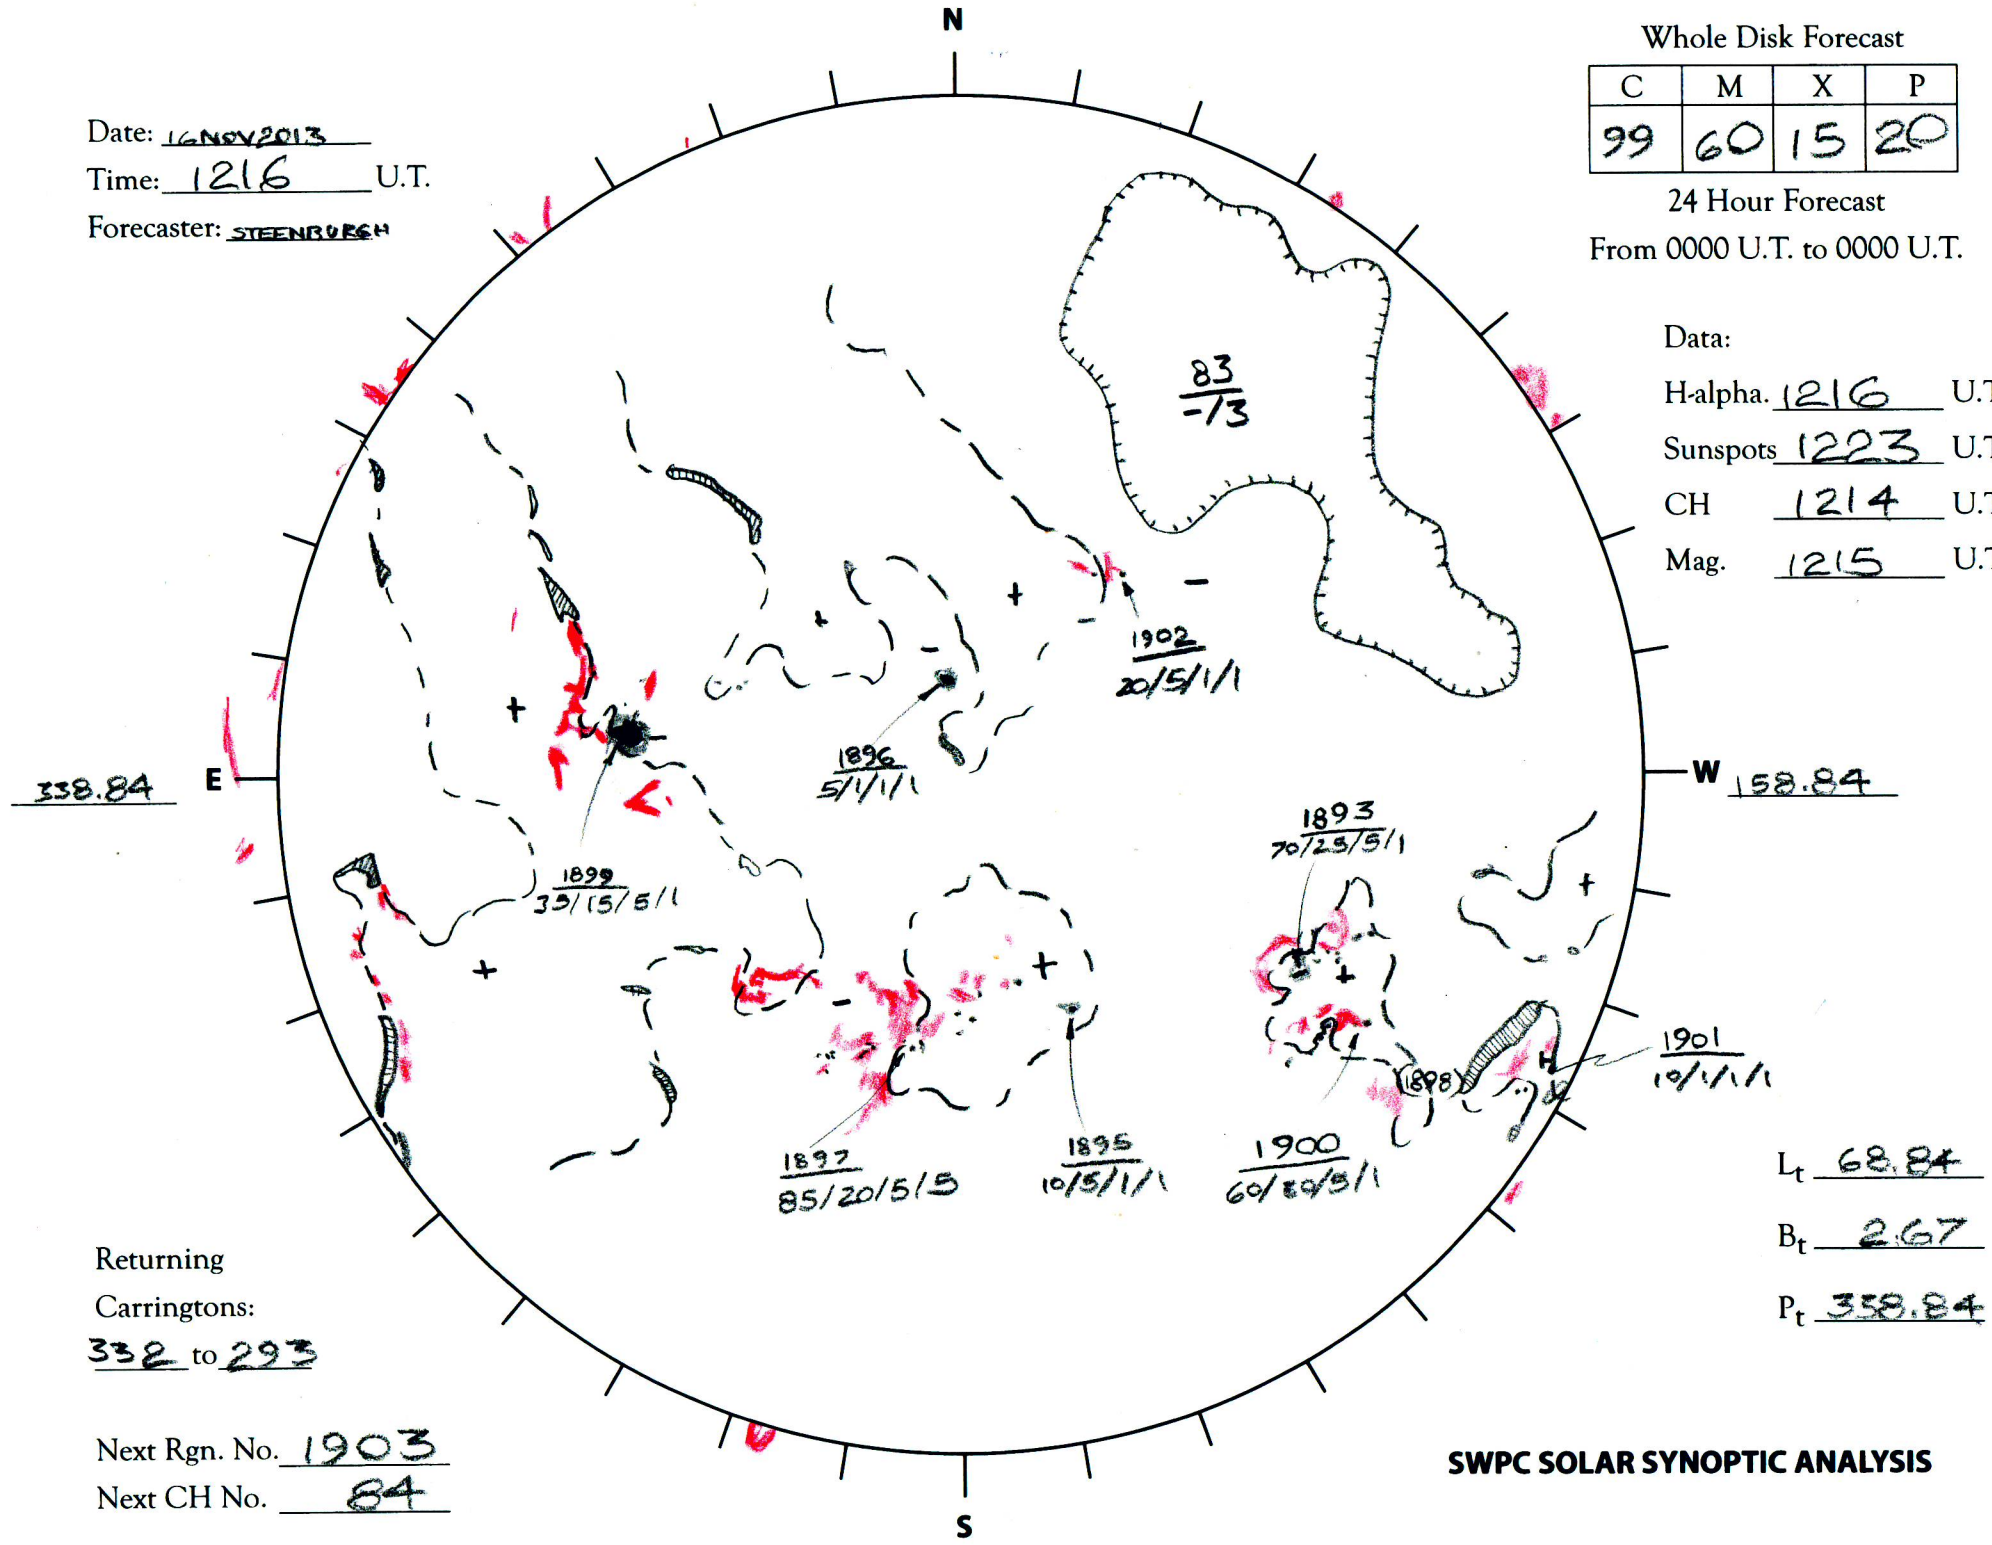

Date: 16 NOV 2013
 Time: 1216 U.T.
 Forecaster: STEENBURGH

Whole Disk Forecast

C	M	X	P
99	60	15	20

24 Hour Forecast
 From 0000 U.T. to 0000 U.T.

Data:
 H-alpha. 1216 U.T.
 Sunspots 1223 U.T.
 CH 1214 U.T.
 Mag. 1215 U.T.

Returning
 Carringtons:
338 to 293

Next Rgn. No. 1903
 Next CH No. 84

L_t 68.84
 B_t 2.67
 P_t 338.84