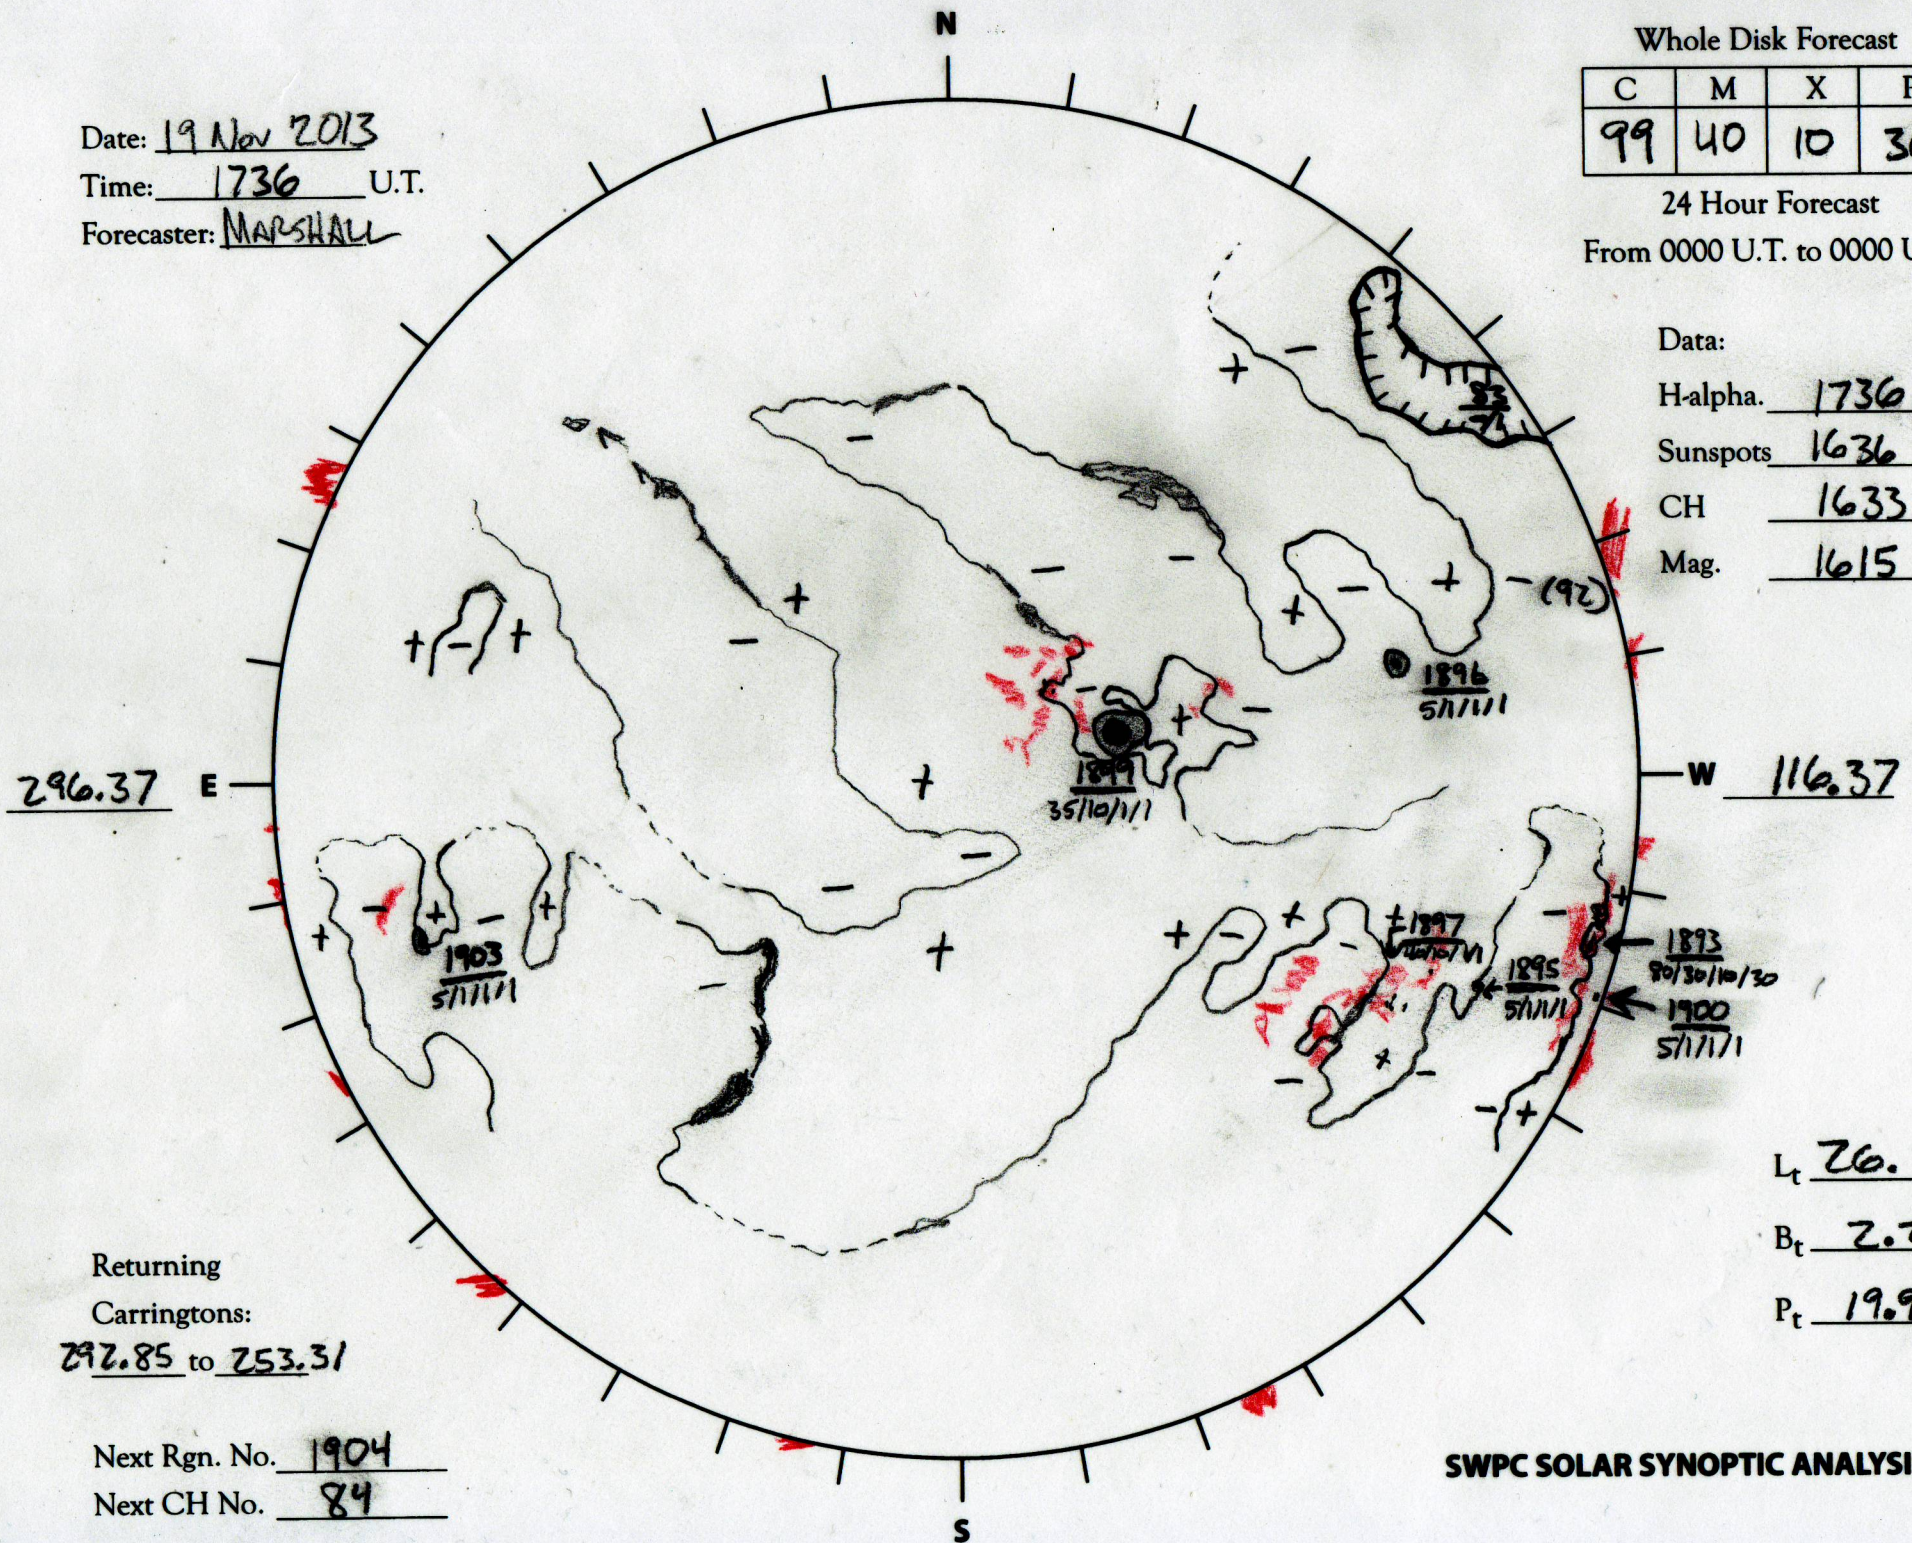

Date: 19 Nov 2013
 Time: 1736 U.T.
 Forecaster: MARSHALL

Whole Disk Forecast

C	M	X	P
99	40	10	30

24 Hour Forecast
 From 0000 U.T. to 0000 U.T.

Data:

H-alpha. 1736 U.T.

Sunspots 1636 U.T.

CH 1633 U.T.

Mag. 1615 U.T.

Returning
 Carringtons:
292.85 to 253.31

Next Rgn. No. 1904
 Next CH No. 84

L_t 26.37
 B_t 2.28
 P_t 19.98