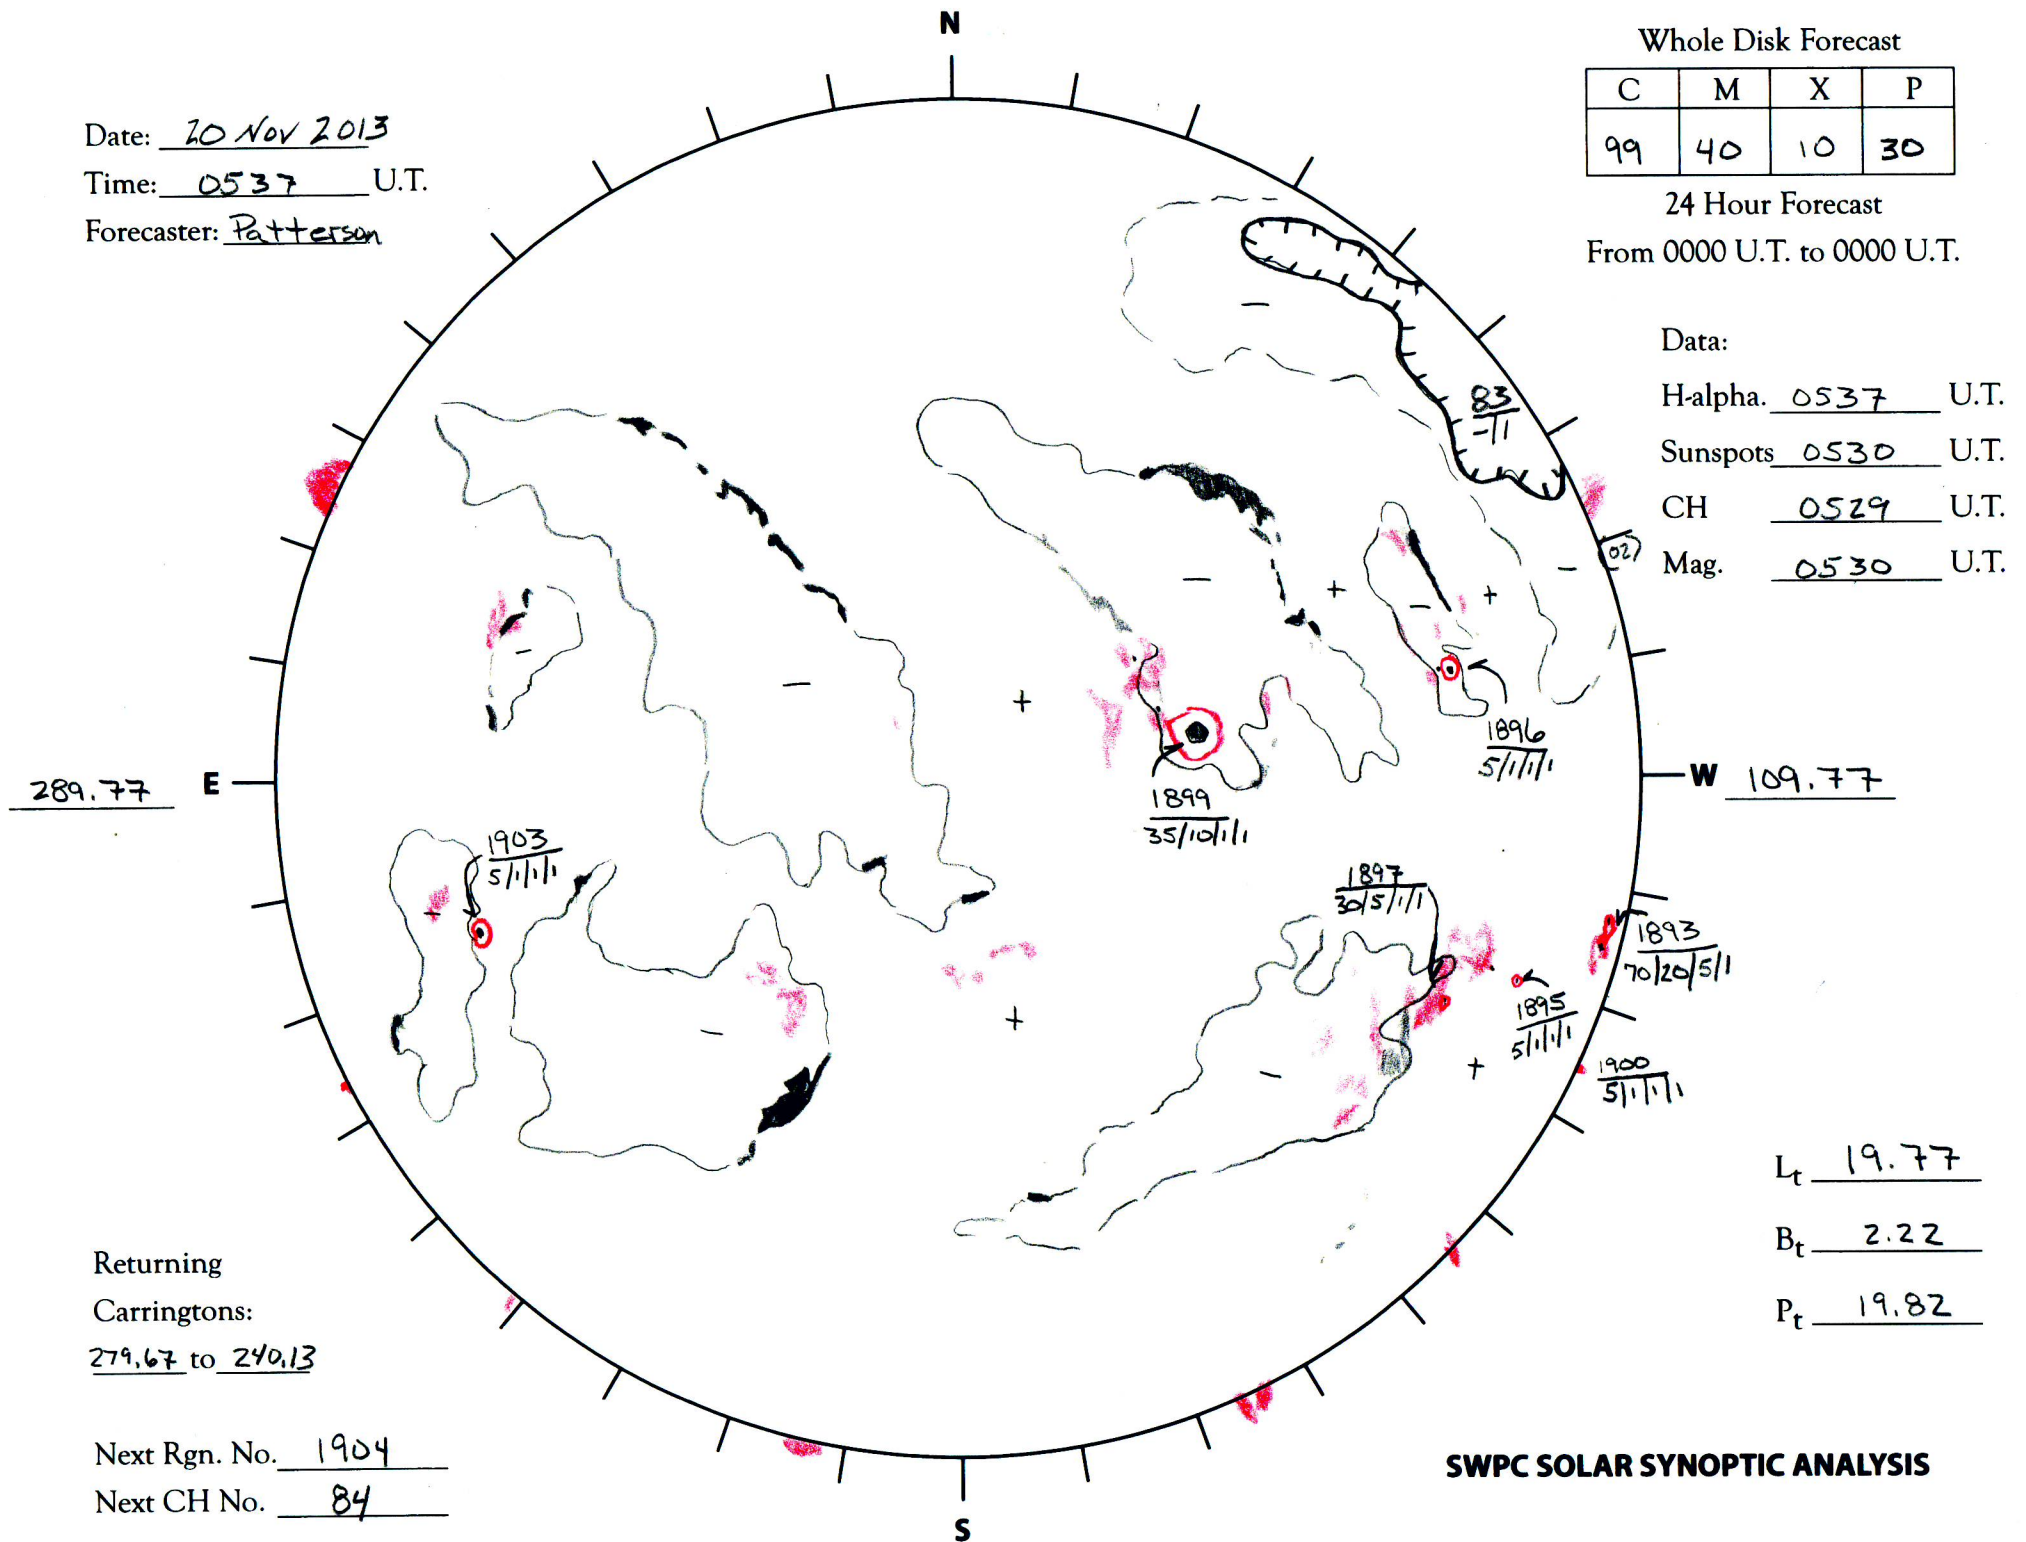

Date: 20 Nov 2013
 Time: 0537 U.T.
 Forecaster: Patterson

Whole Disk Forecast

C	M	X	P
99	40	10	30

24 Hour Forecast
 From 0000 U.T. to 0000 U.T.

Data:
 H-alpha. 0537 U.T.
 Sunspots 0530 U.T.
 CH 0529 U.T.
 Mag. 0530 U.T.

Returning
 Carringtons:
279.67 to 240.13

Next Rgn. No. 1904
 Next CH No. 84

L_t 19.77
 B_t 2.22
 P_t 19.82