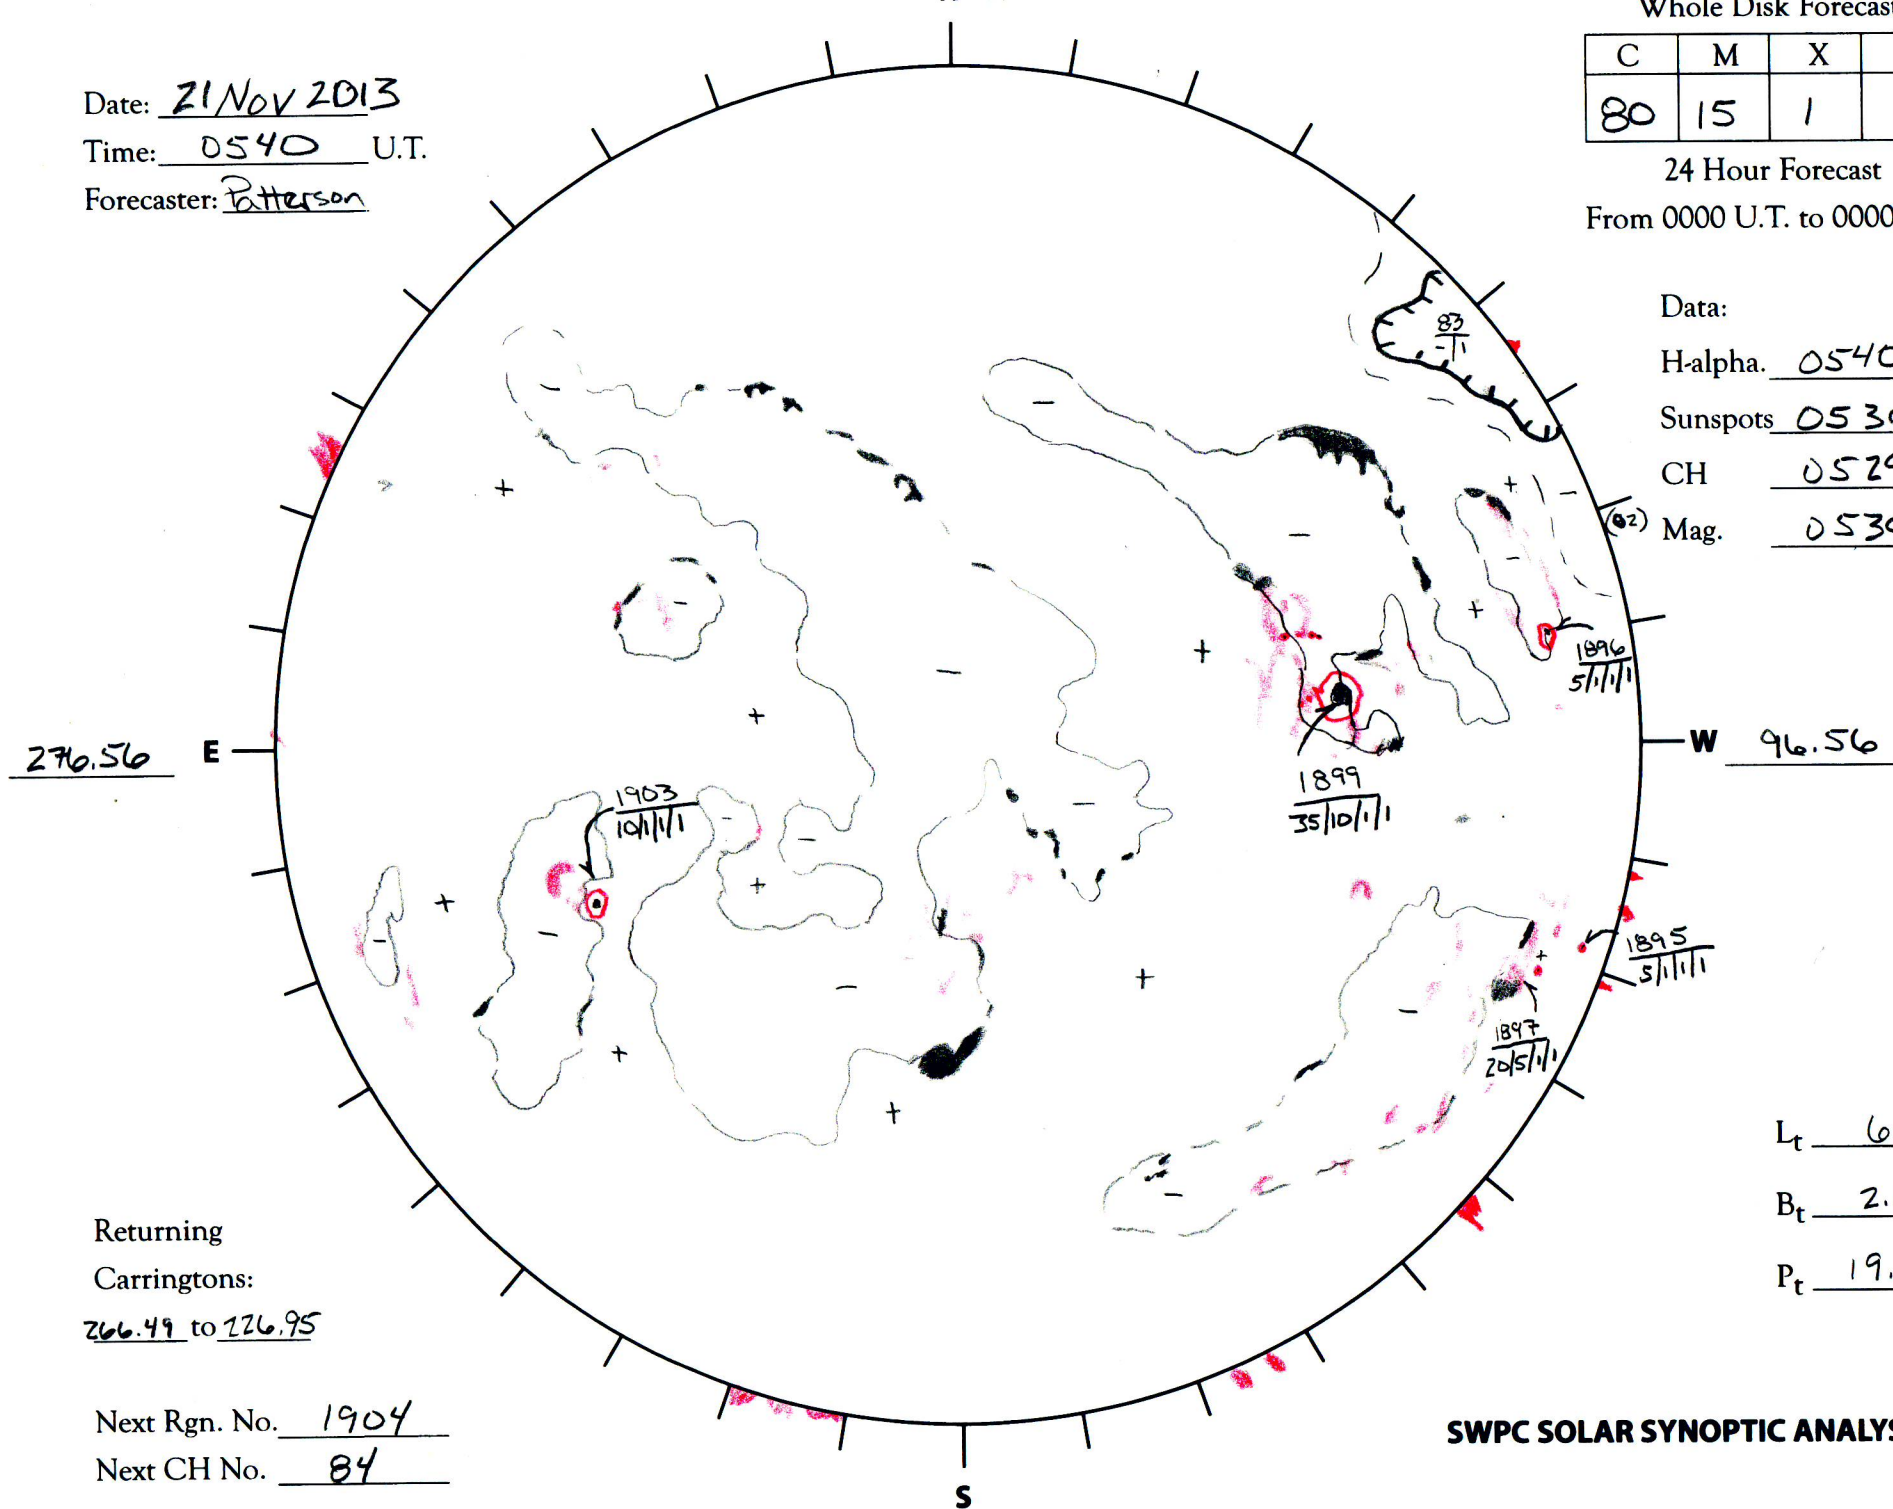

Date: 21 Nov 2013
 Time: 0540 U.T.
 Forecaster: Patterson

Whole Disk Forecast

C	M	X	P
80	15	1	1

24 Hour Forecast

From 0000 U.T. to 0000 U.T.

Data:

H-alpha. 0540 U.T.

Sunspots 0530 U.T.

CH 0529 U.T.

Mag. 0530 U.T.

276.56 E

W 96.56

Returning
 Carringtons:
266.49 to 226.95

L_t 6.56

B_t 2.10

P_t 19.50

Next Rgn. No. 1904
 Next CH No. 84