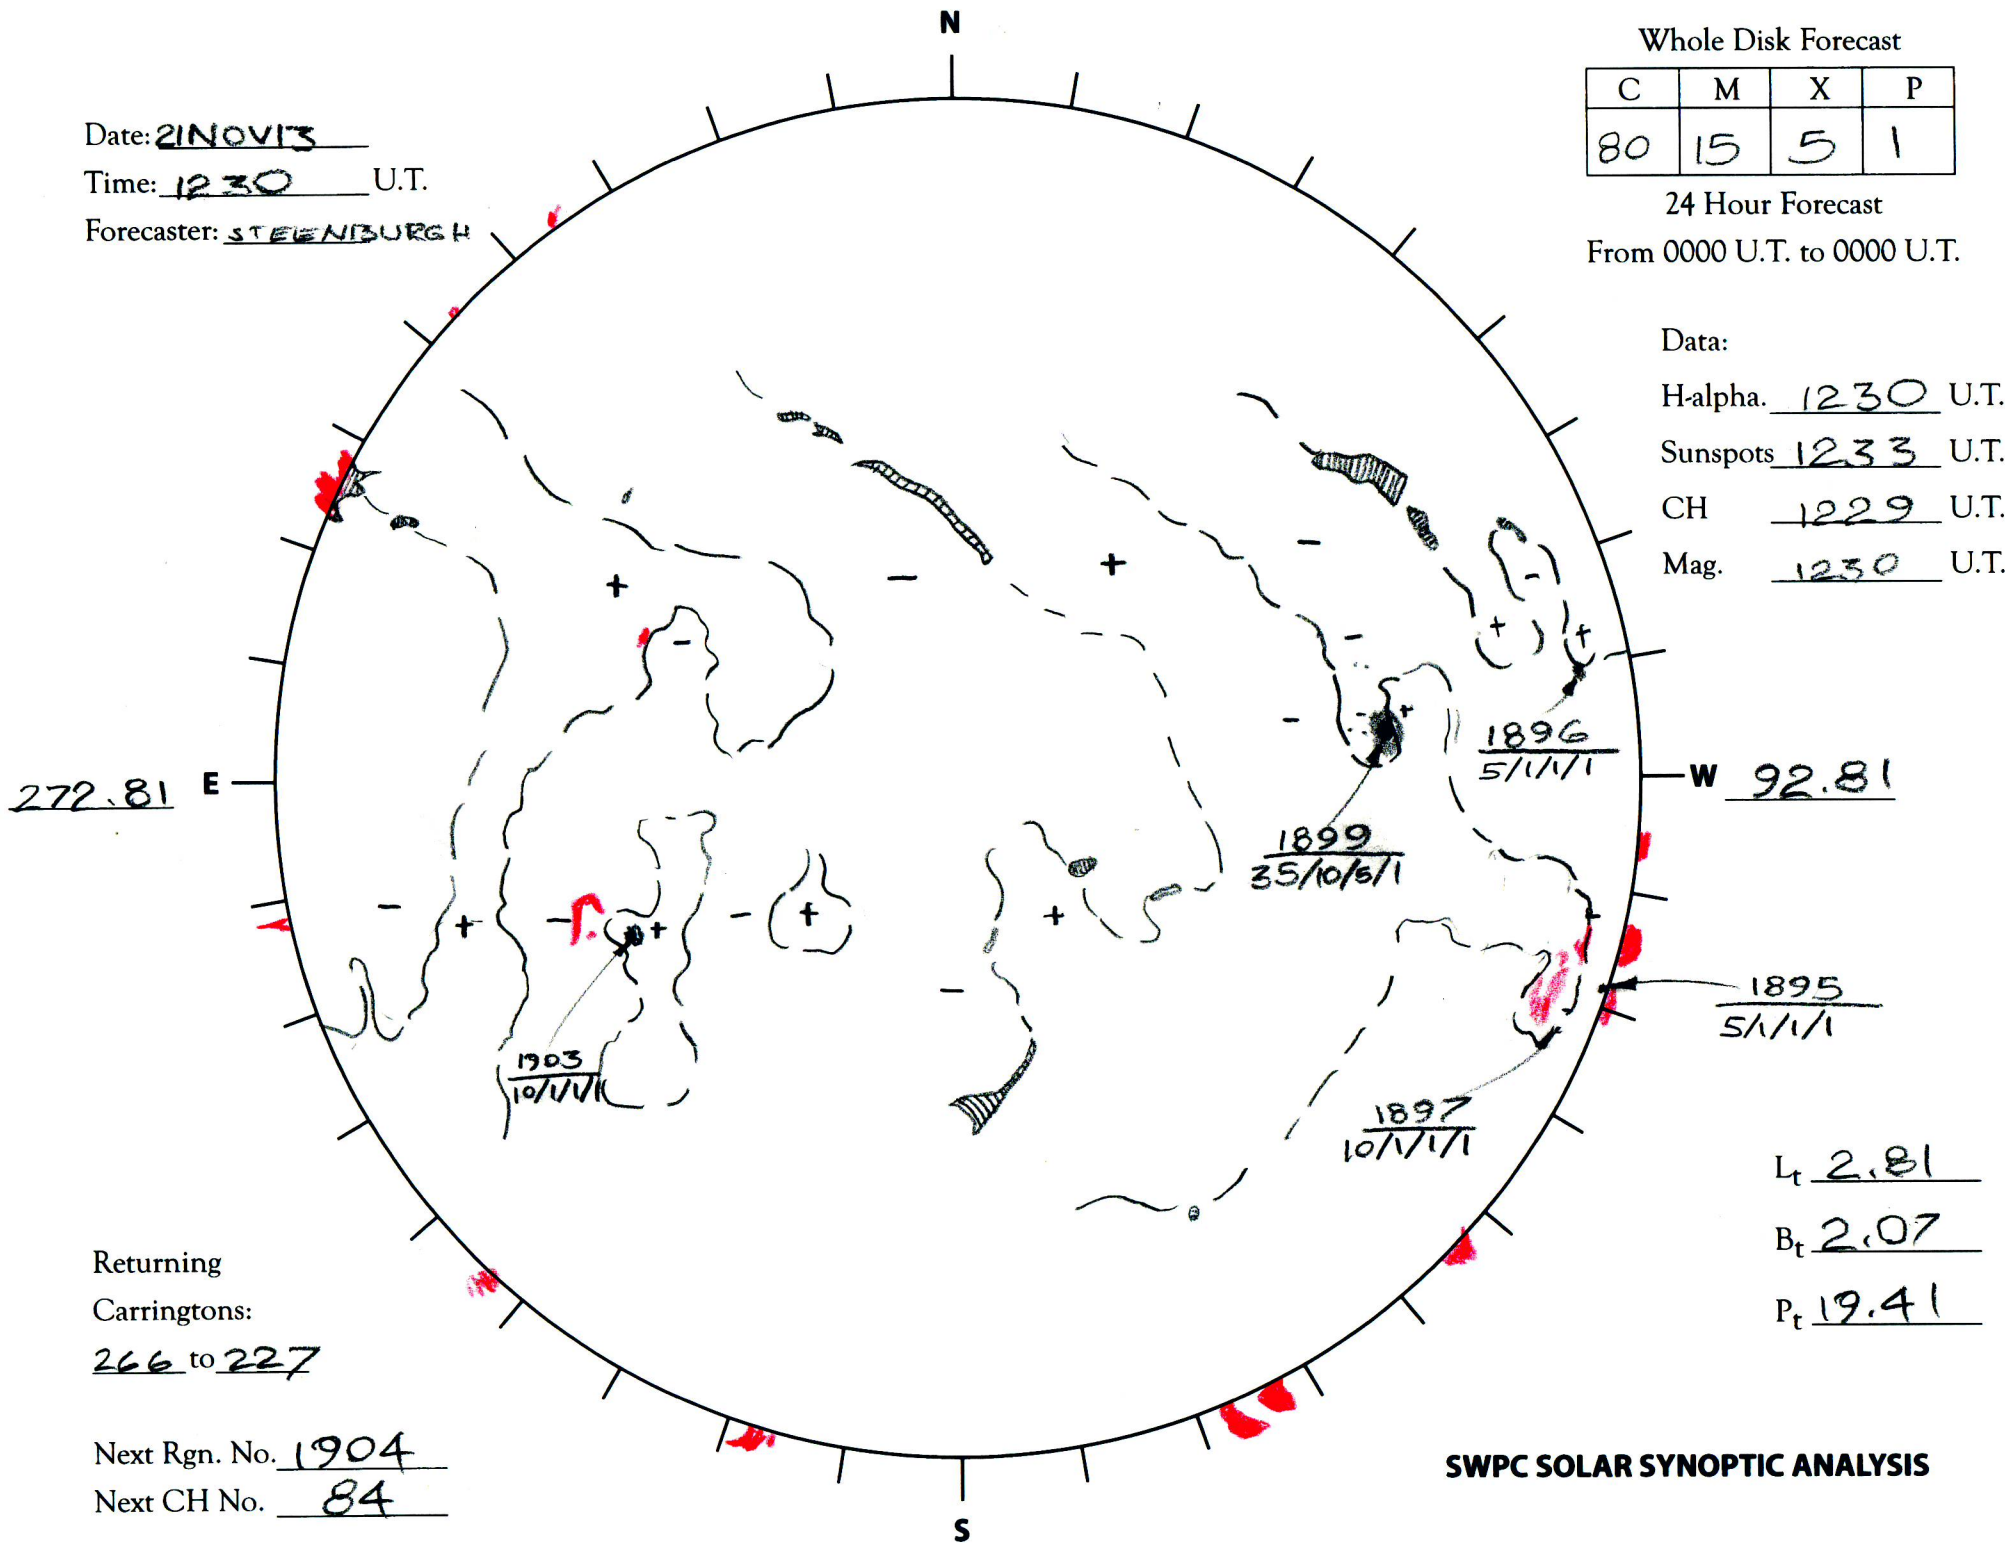

Date: 21 NOV 13
 Time: 1230 U.T.
 Forecaster: STEENBURGH

Whole Disk Forecast

C	M	X	P
80	15	5	1

24 Hour Forecast
 From 0000 U.T. to 0000 U.T.

Data:
 H-alpha. 1230 U.T.
 Sunspots 1233 U.T.
 CH 1229 U.T.
 Mag. 1230 U.T.

Returning
 Carringtons:
266 to 227

Next Rgn. No. 1904
 Next CH No. 84

L_t 2.81
 B_t 2.07
 P_t 19.41