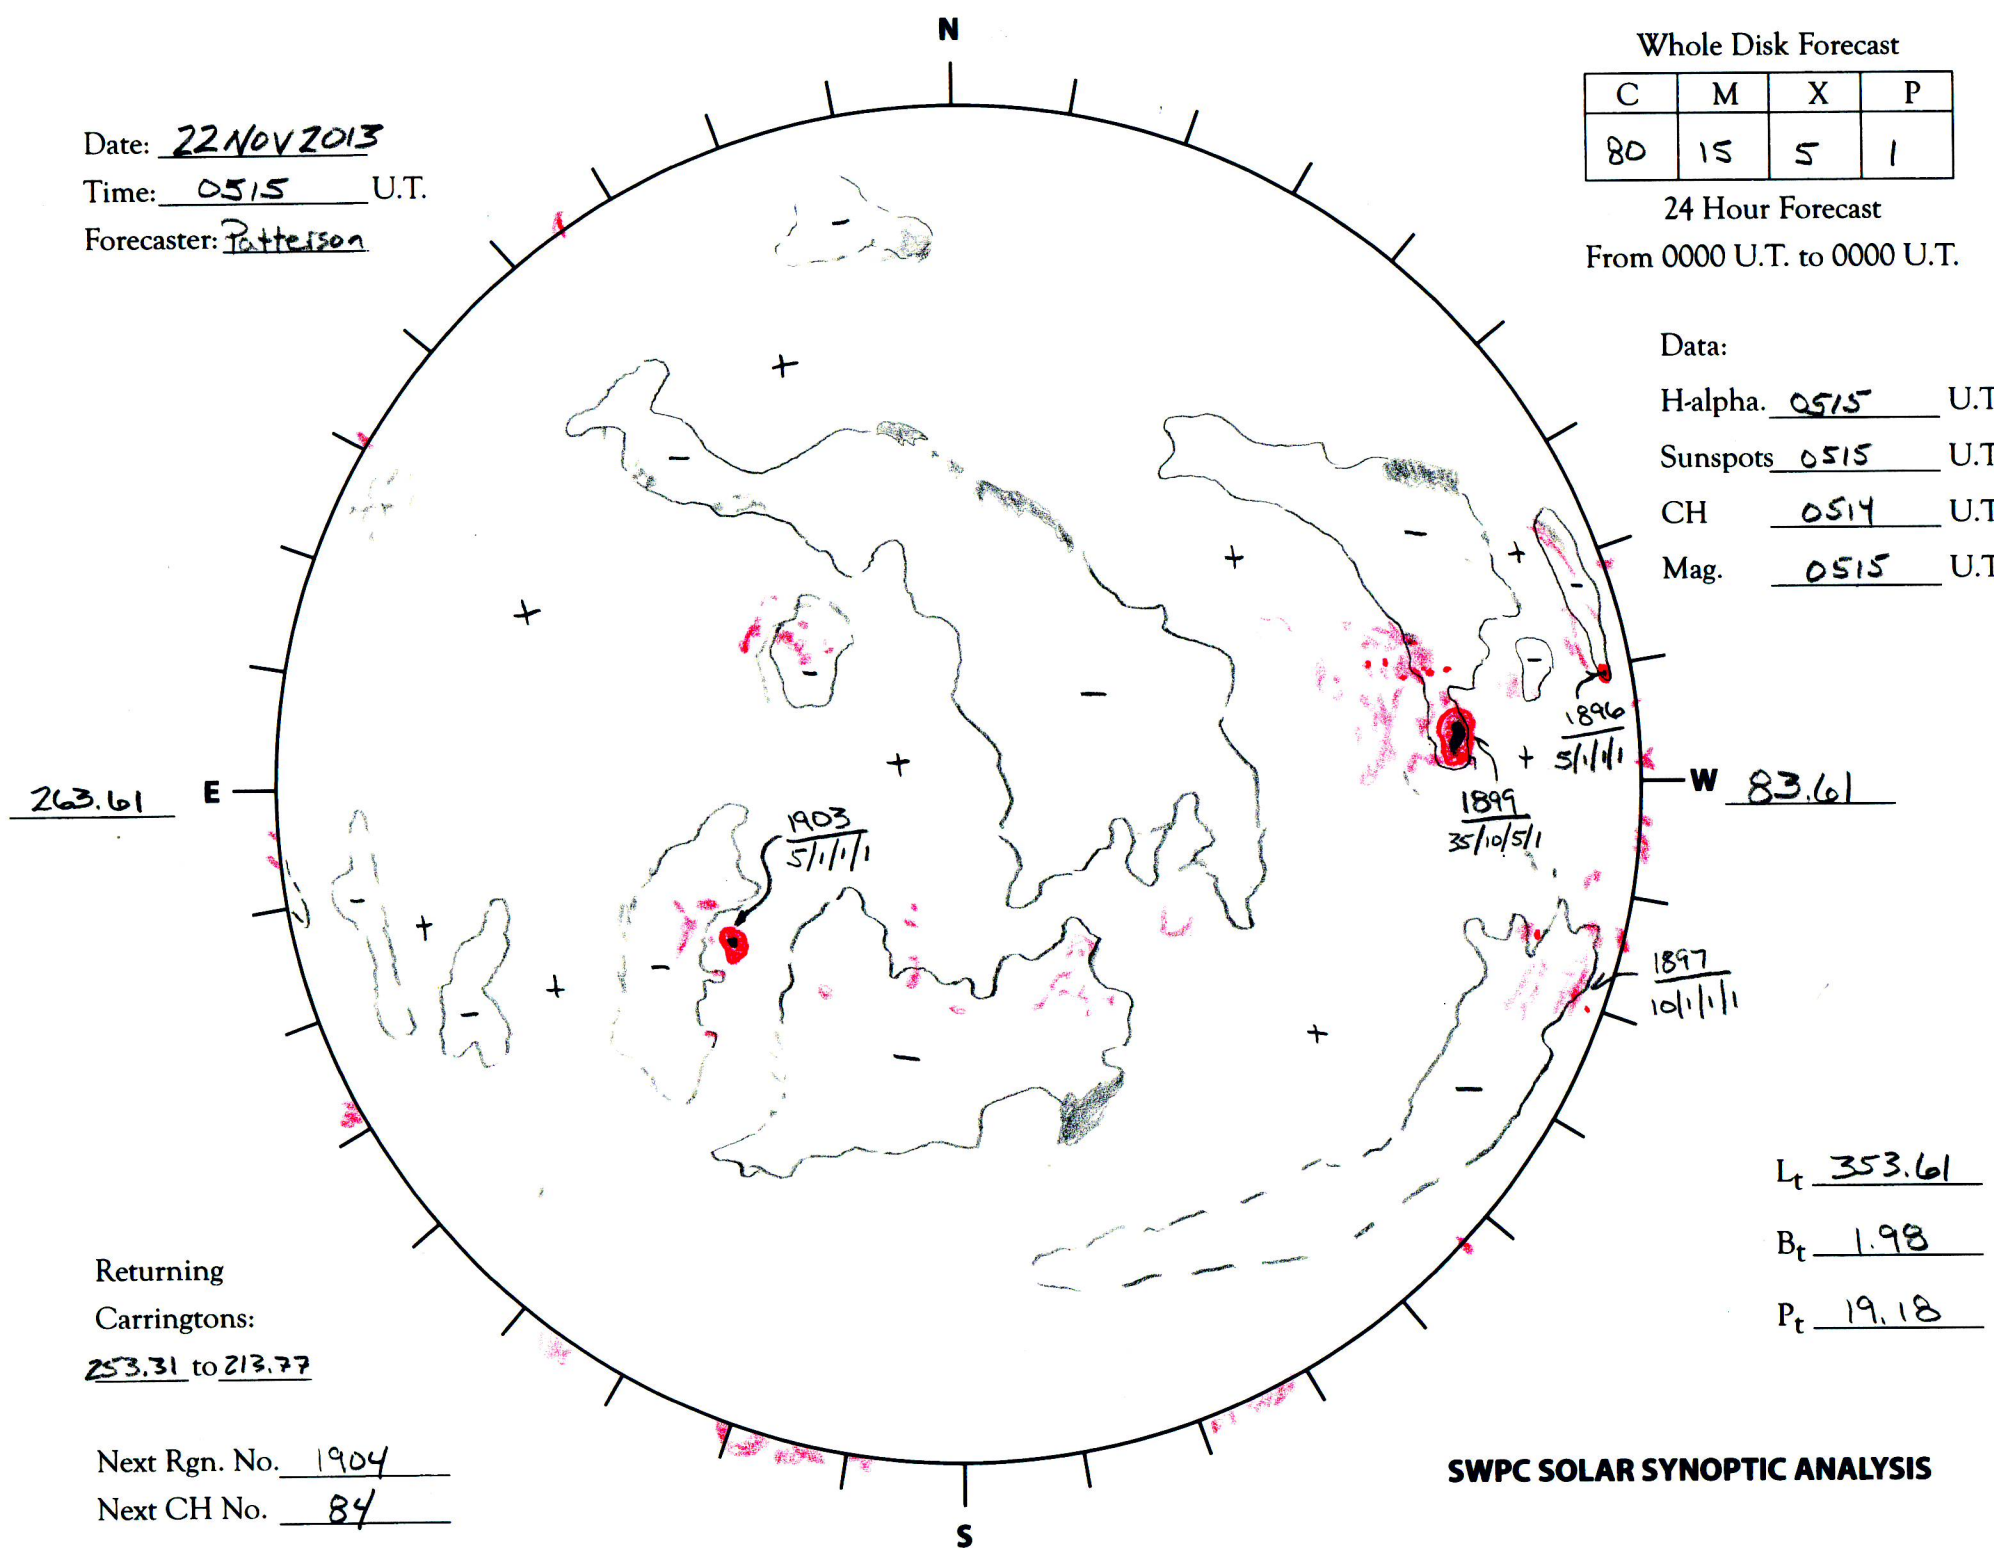

Date: 22 NOV 2013
 Time: 0515 U.T.
 Forecaster: Patterson

Whole Disk Forecast

| C | M | X | P |
|----|----|---|---|
| 80 | 15 | 5 | 1 |

24 Hour Forecast
 From 0000 U.T. to 0000 U.T.

Data:
 H-alpha. 0515 U.T.
 Sunspots 0515 U.T.
 CH 0514 U.T.
 Mag. 0515 U.T.

Returning
 Carringtons:
253.31 to 213.77

Next Rgn. No. 1904
 Next CH No. 84

L_t 353.61
 B_t 1.98
 P_t 19.18