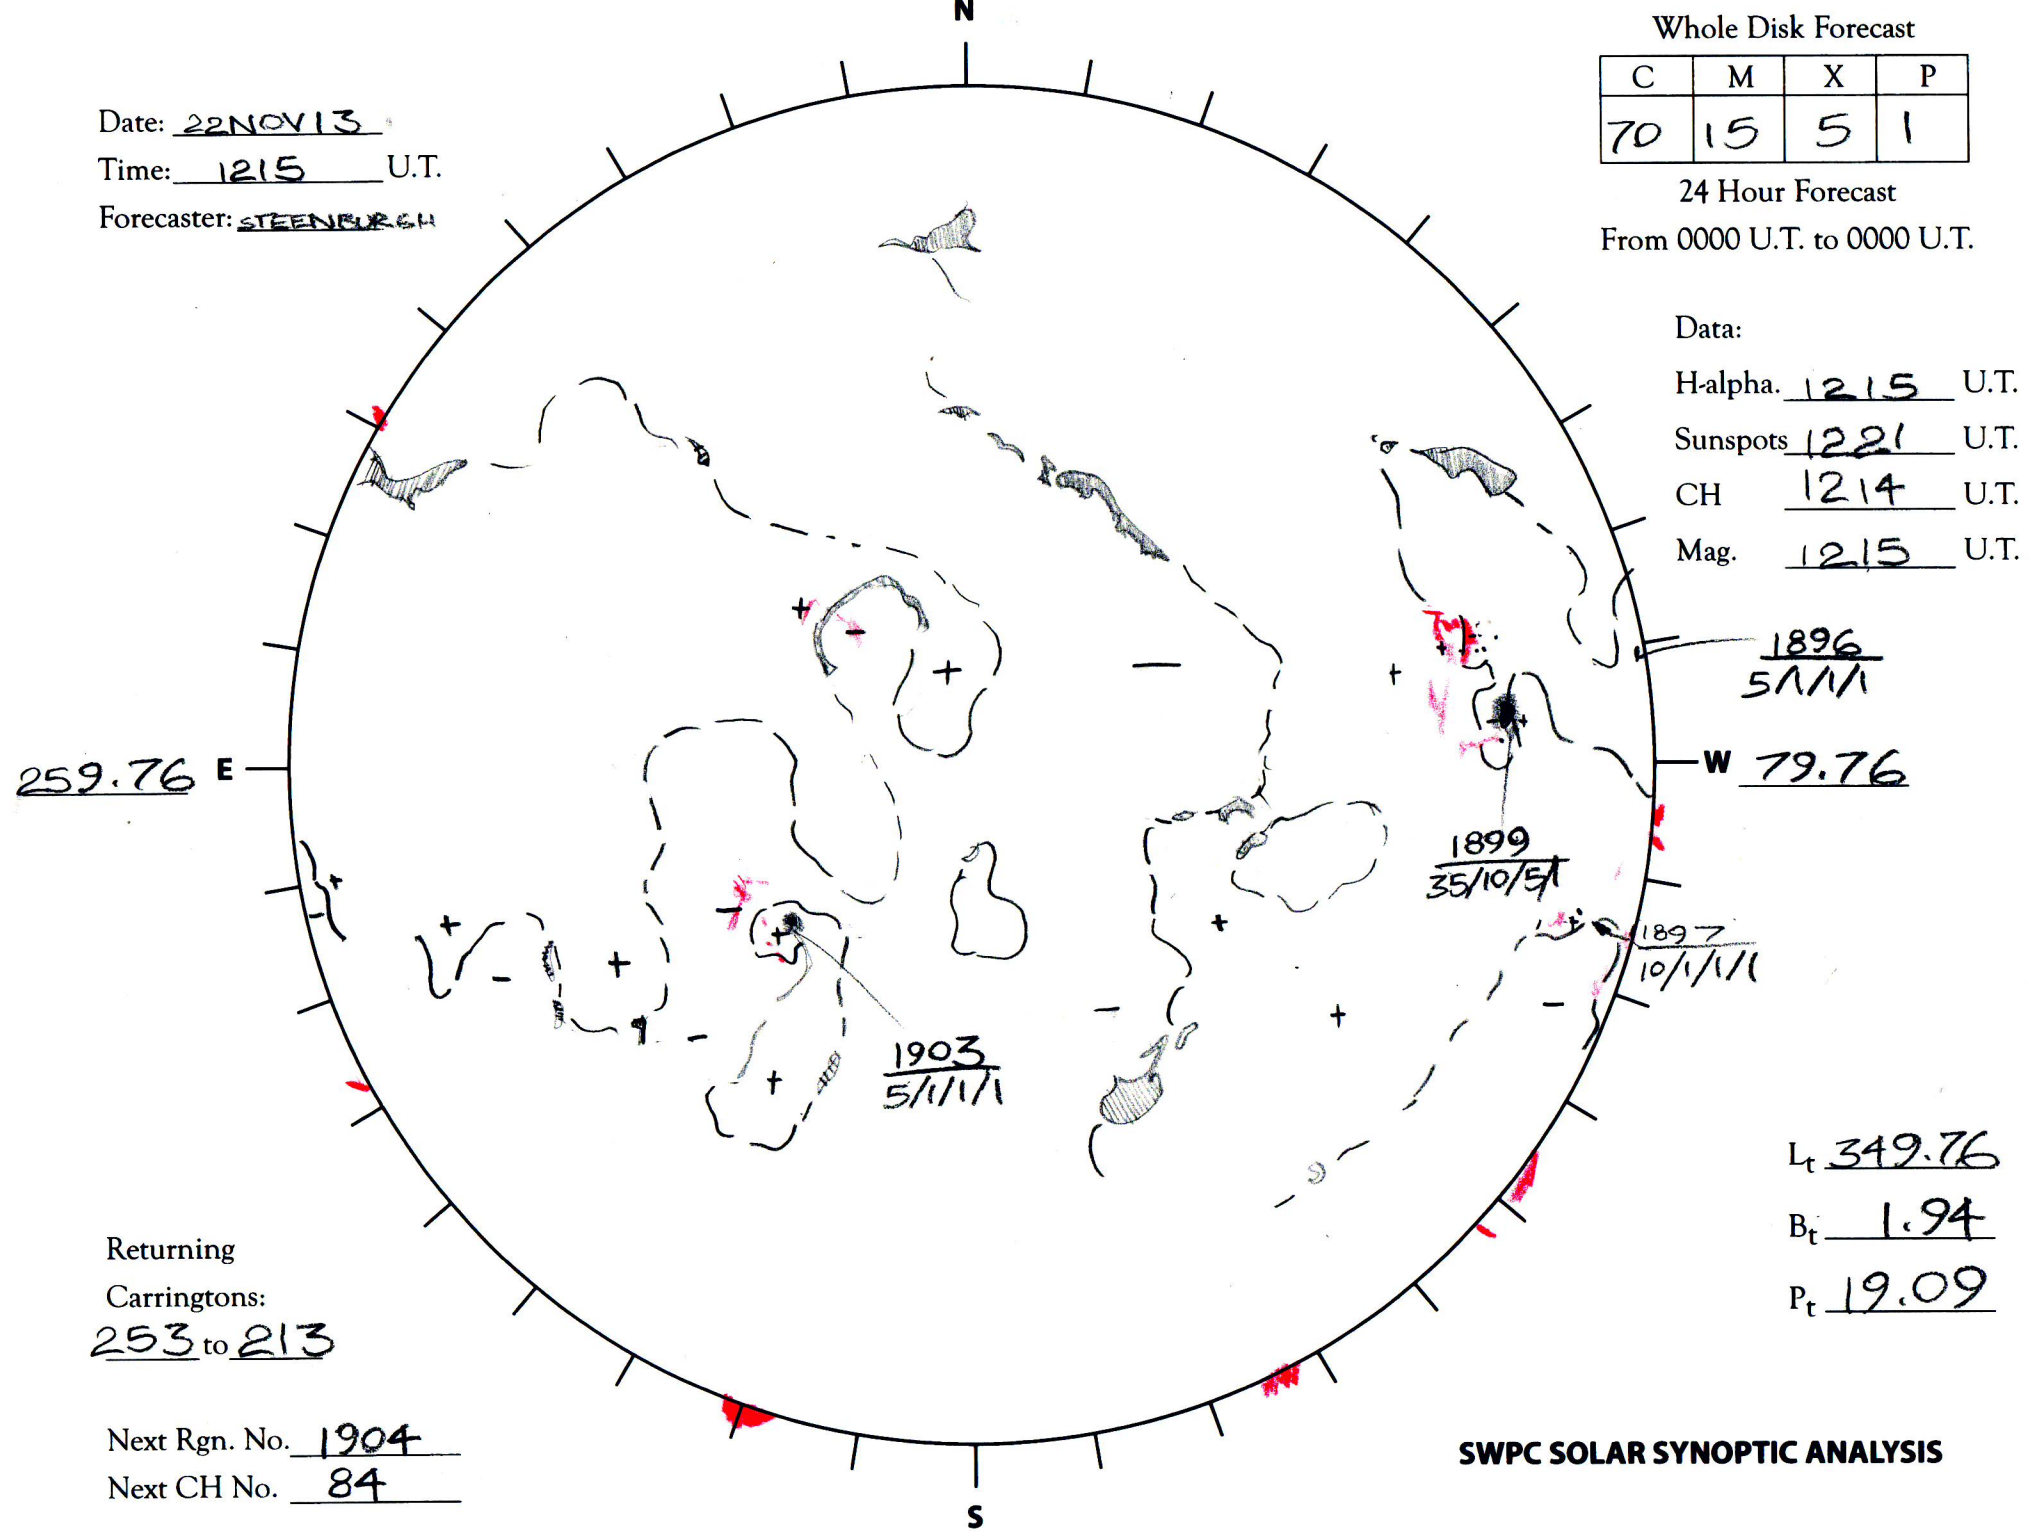

Date: 22 NOV 13
 Time: 1215 U.T.
 Forecaster: STEENBURGH

Whole Disk Forecast

C	M	X	P
70	15	5	1

24 Hour Forecast
 From 0000 U.T. to 0000 U.T.

Data:
 H-alpha. 1215 U.T.
 Sunspots 1221 U.T.
 CH 1214 U.T.
 Mag. 1215 U.T.

Returning
 Carringtons:
253 to 213

Next Rgn. No. 1904
 Next CH No. 84

1896
5/11/11
 W 79.76
1899
35/10/51
1897
10/1/11

L_t 349.76
 B_t 1.94
 P_t 19.09