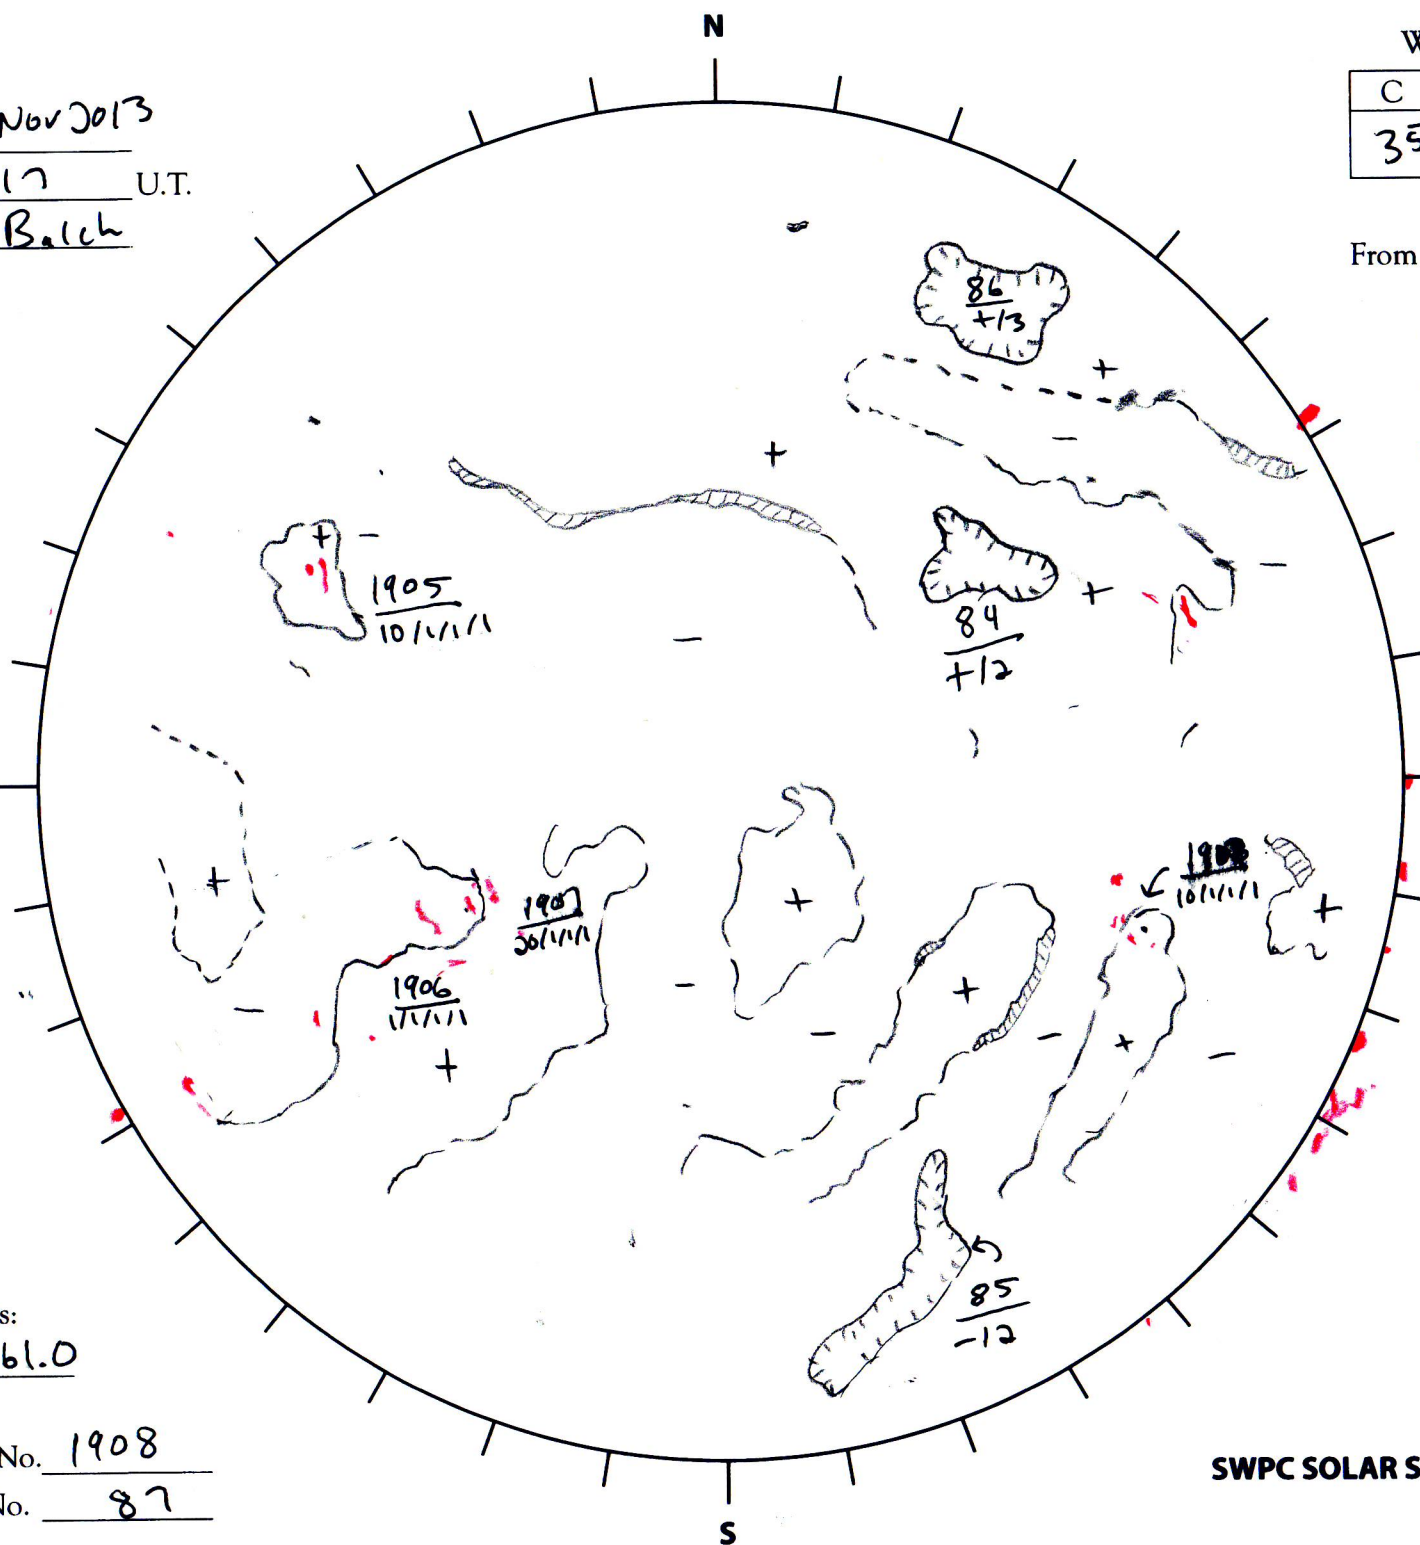

Date: 26 Nov 2013
 Time: 1817 U.T.
 Forecaster: Balch

Whole Disk Forecast

C	M	X	P
<u>35</u>	<u>1</u>	<u>1</u>	<u>1</u>

24 Hour Forecast
 From 0000 U.T. to 0000 U.T.

Data:

H-alpha. 1817 U.T.

Sunspots 1500 U.T.

CH 0113 U.T.

Mag. 1500 U.T.

203.7

E

W 023.7

Returning
 Carringtons:
200.6 to 161.0

Next Rgn. No. 1908
 Next CH No. 87

L_t 293.7

B_t +1.4

P_t +17.6