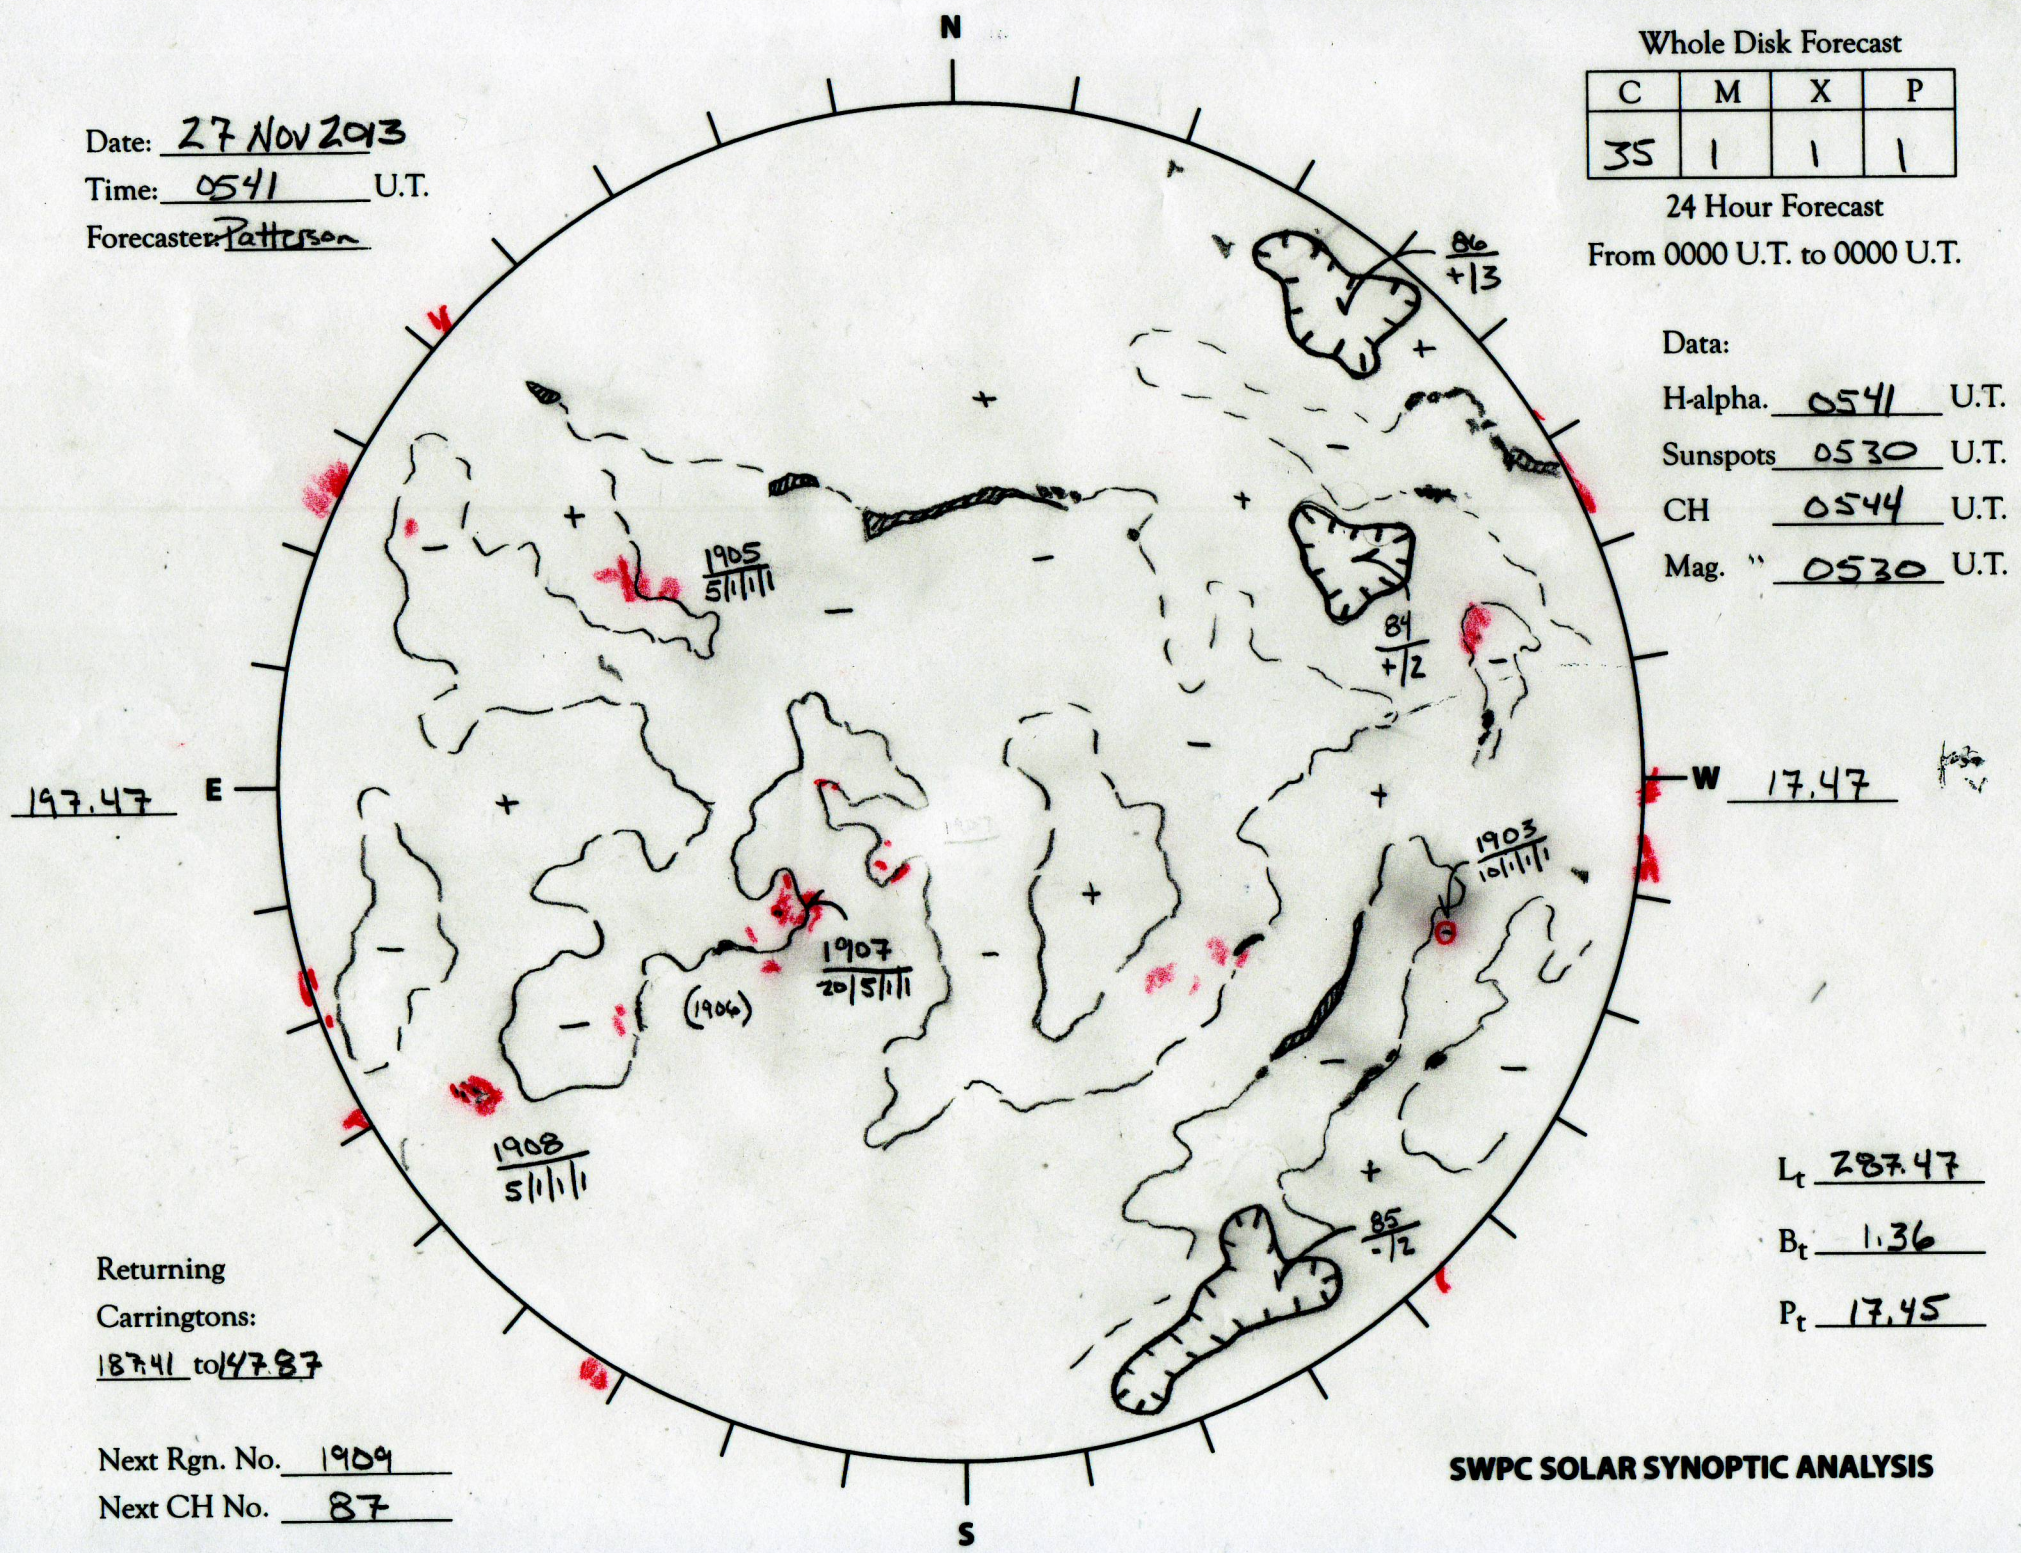

Date: 27 NOV 2013  
 Time: 0541 U.T.  
 Forecaster: Patterson

Whole Disk Forecast

C	M	X	P
35	1	1	1

24 Hour Forecast  
 From 0000 U.T. to 0000 U.T.

Data:  
 H-alpha. 0541 U.T.  
 Sunspots 0530 U.T.  
 CH 0544 U.T.  
 Mag. " 0530 U.T.

197.47 E

W 17.47

Returning  
 Carringtons:  
187.41 to 197.87

Next Rgn. No. 1909  
 Next CH No. 87

$L_t$  287.47  
 $B_t$  1.36  
 $P_t$  17.45