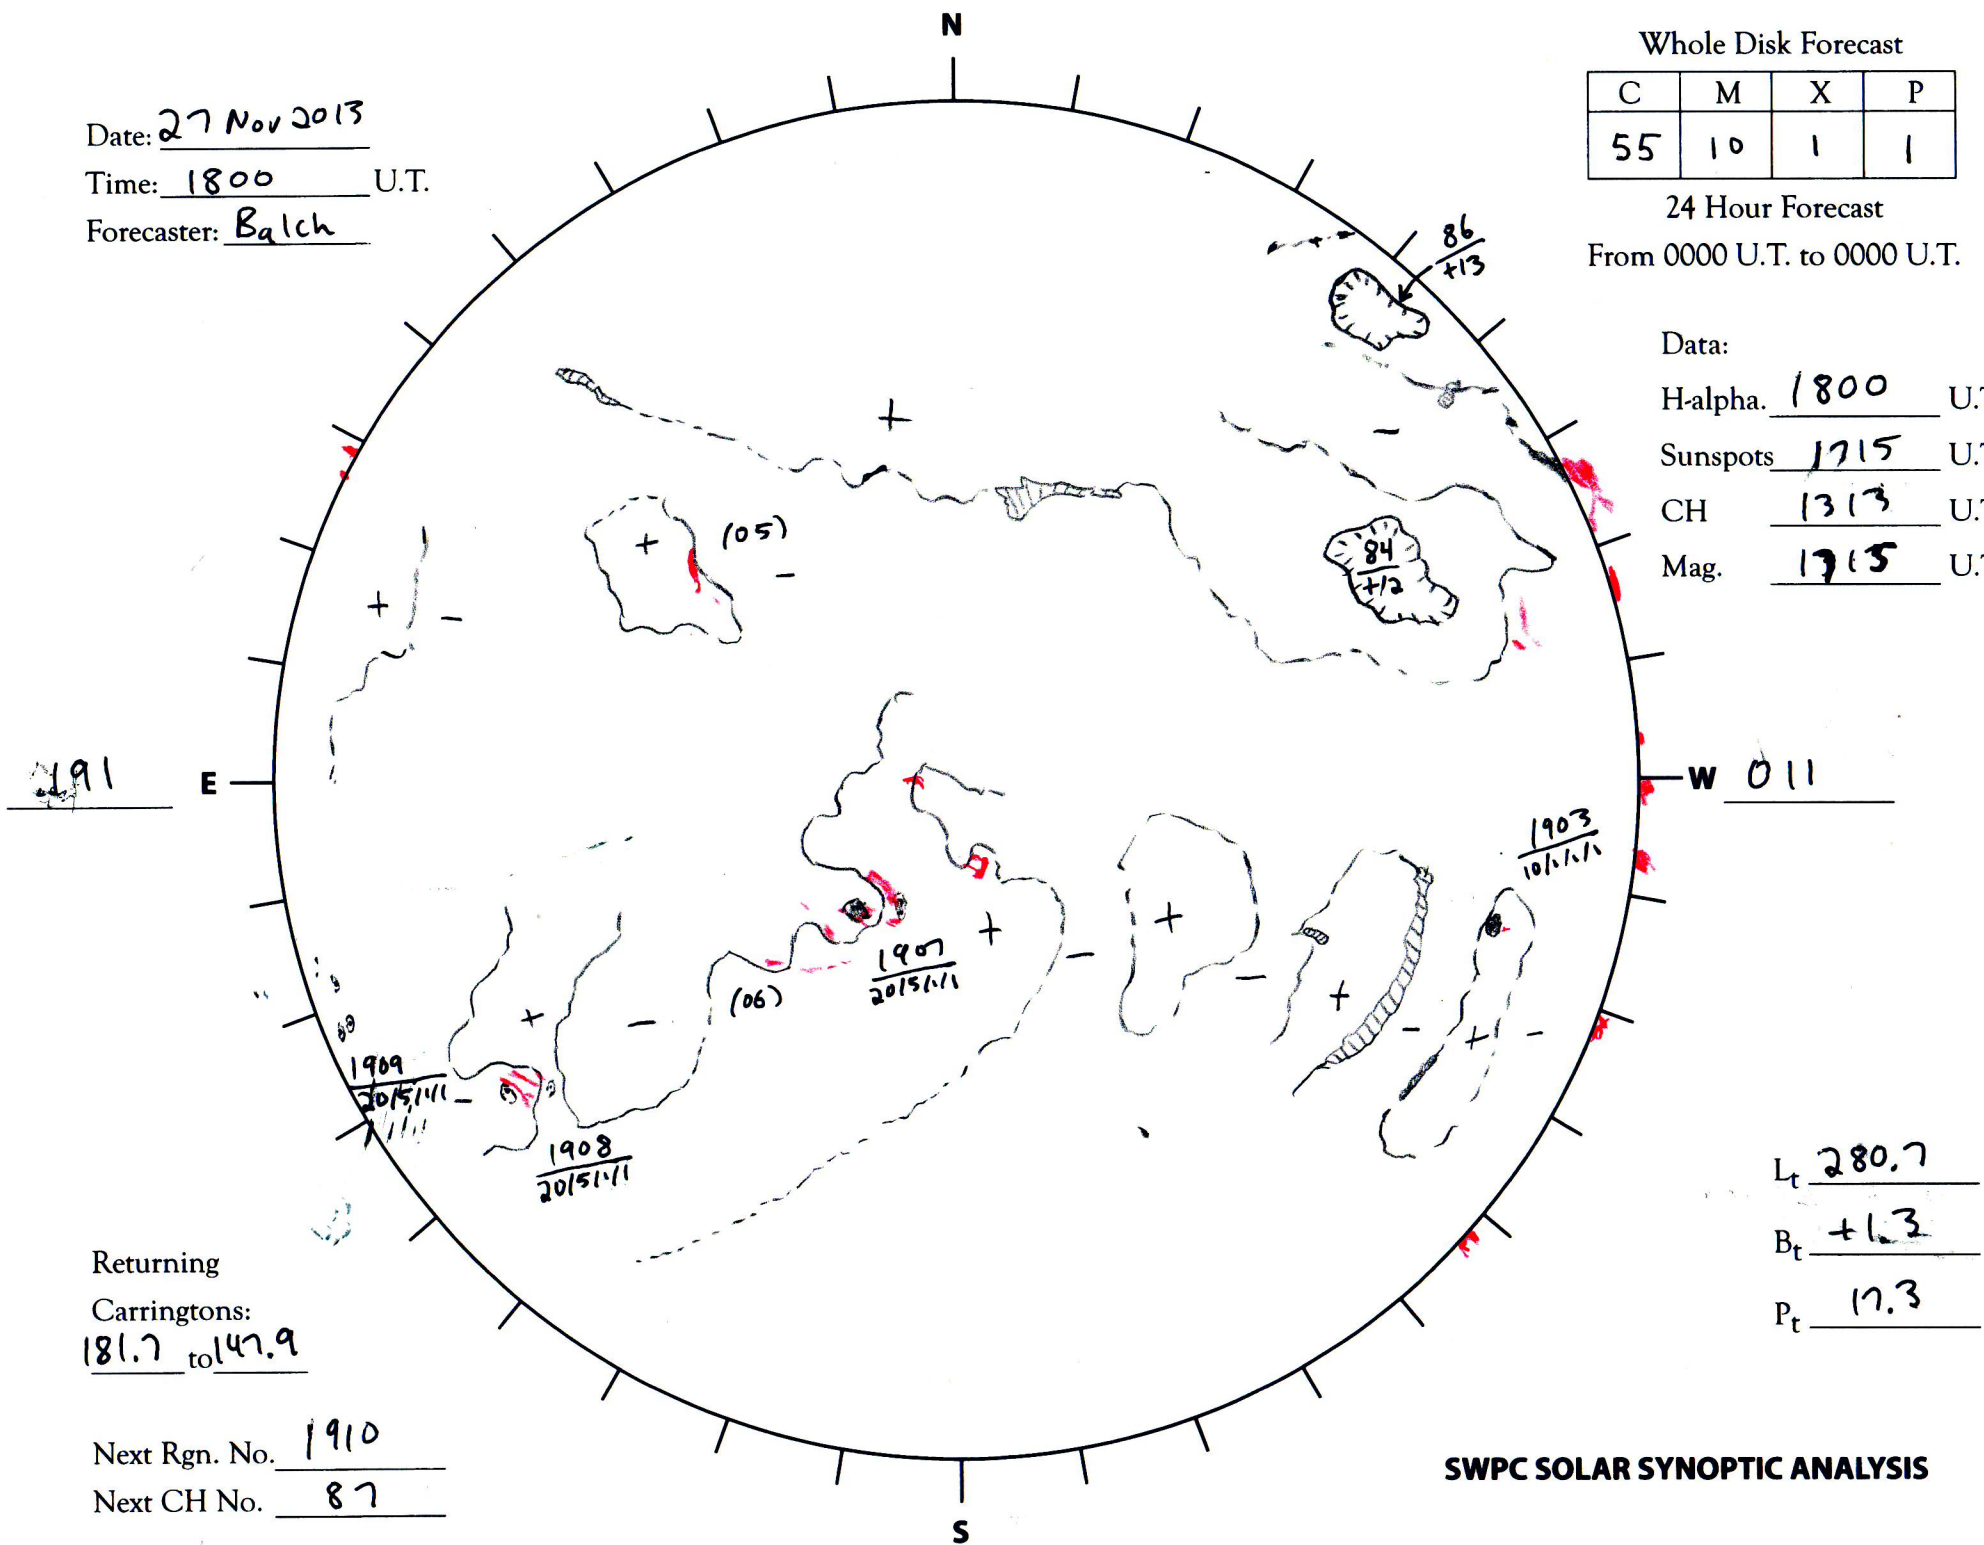

Date: 27 Nov 2013
 Time: 1800 U.T.
 Forecaster: Balch

Whole Disk Forecast

C	M	X	P
55	10	1	1

24 Hour Forecast
 From 0000 U.T. to 0000 U.T.

Data:
 H-alpha. 1800 U.T.
 Sunspots 1715 U.T.
 CH 1313 U.T.
 Mag. 1715 U.T.

Returning
 Carringtons:
181.7 to 147.9

Next Rgn. No. 1910
 Next CH No. 87

L_t 280.7
 B_t +1.3
 P_t 17.3