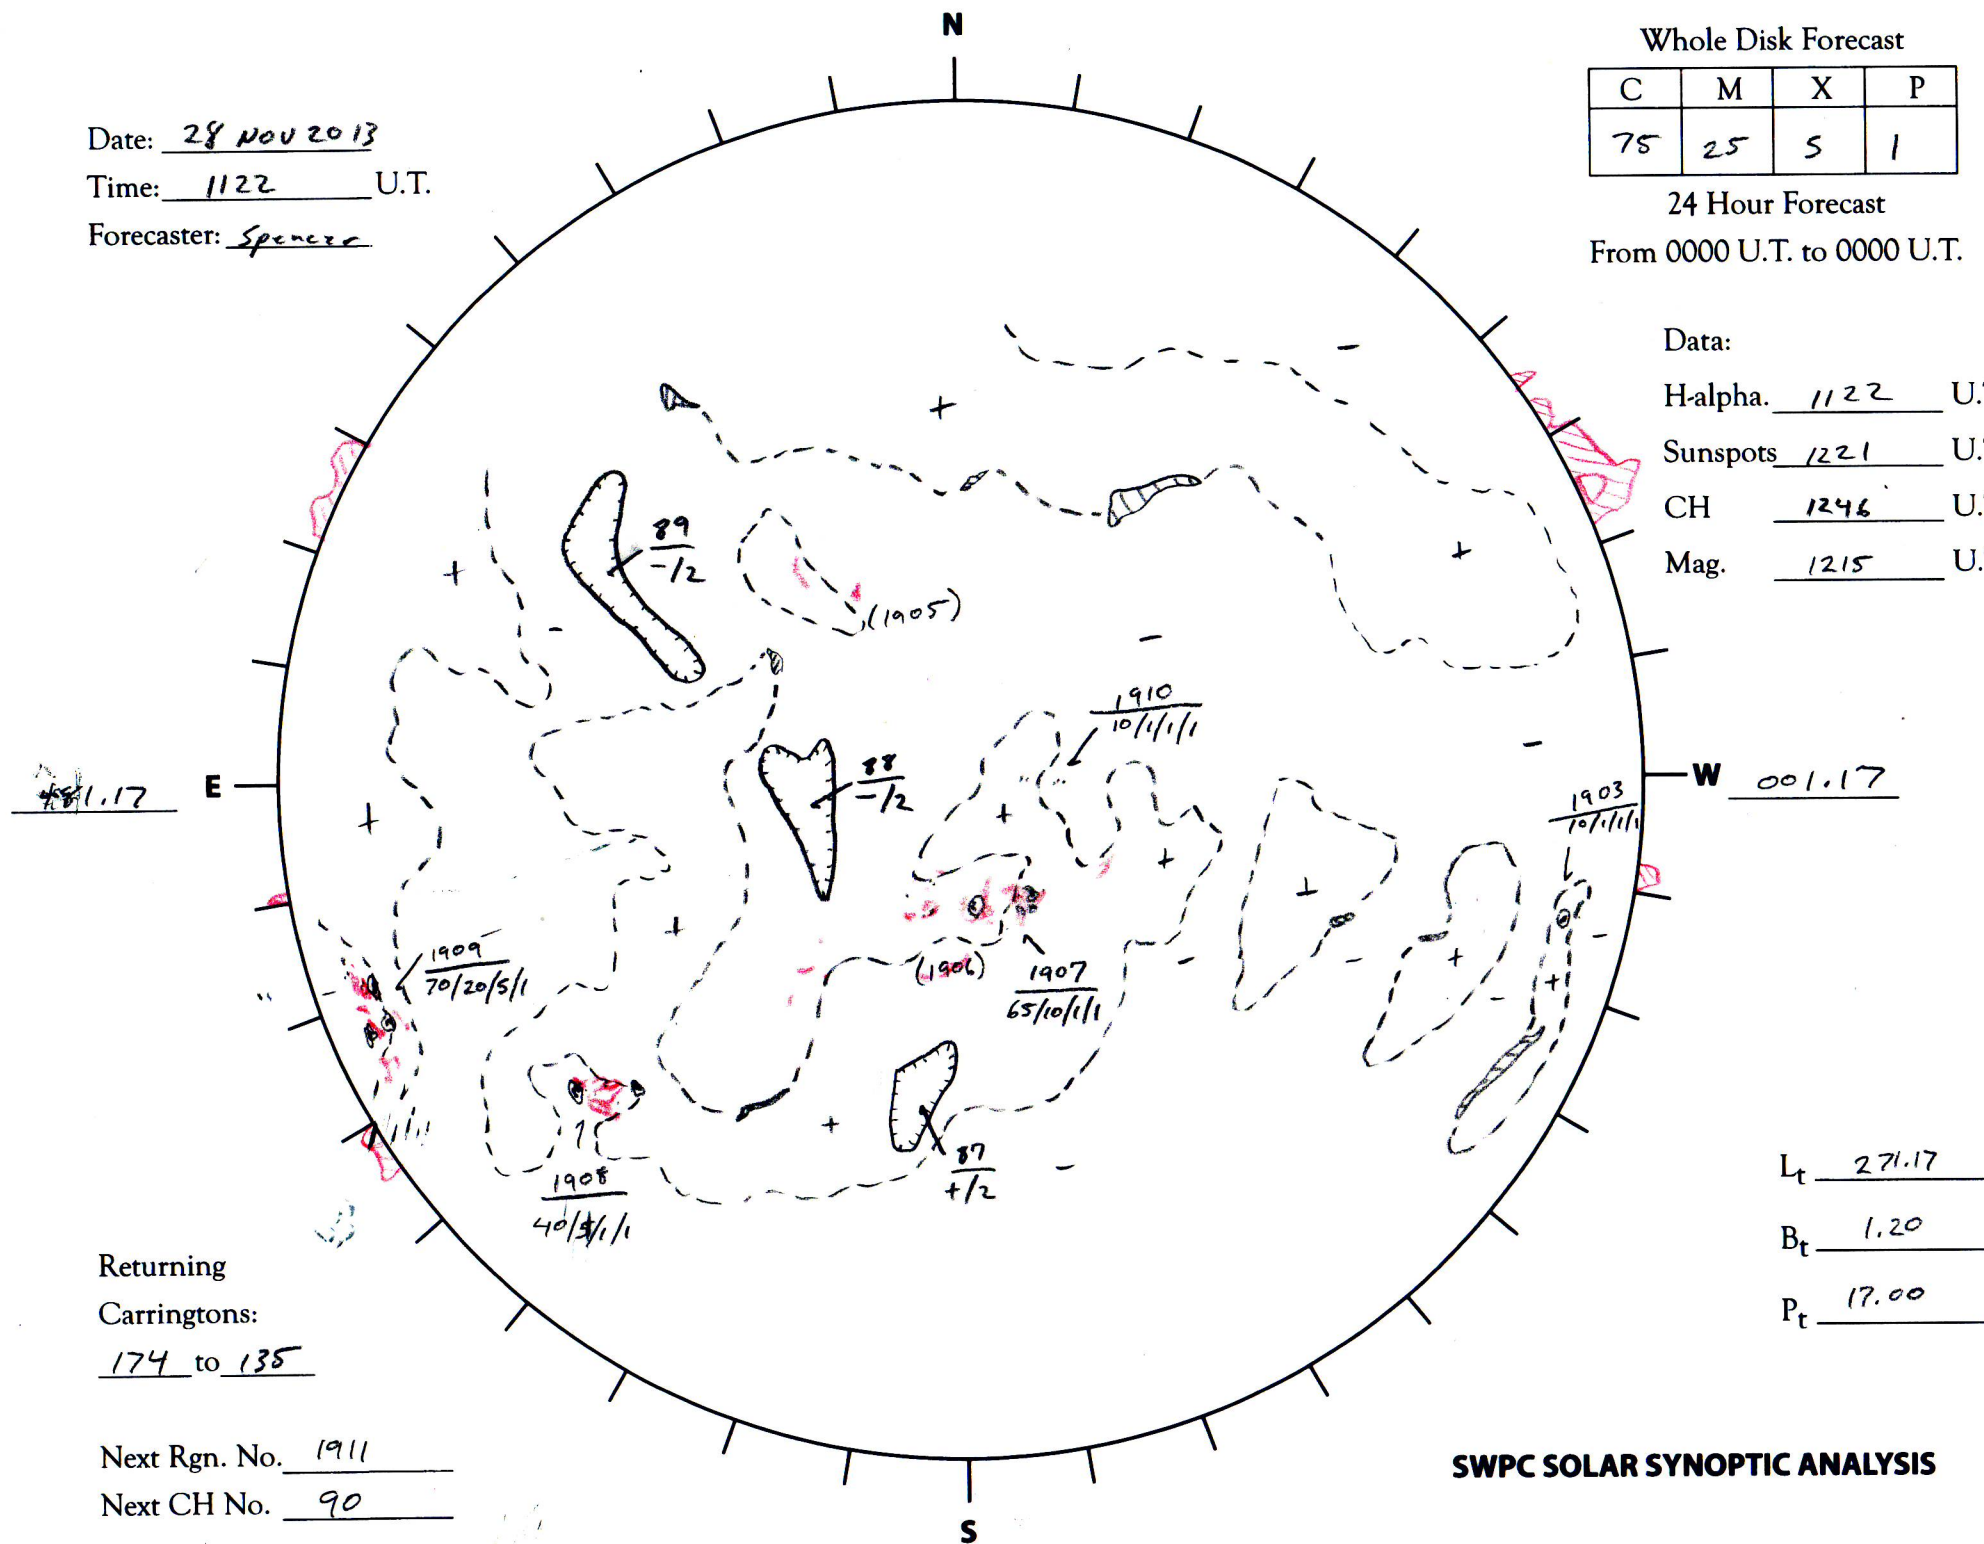

Date: 28 NOV 2013
 Time: 1122 U.T.
 Forecaster: Spencer

Whole Disk Forecast

C	M	X	P
75	25	5	1

24 Hour Forecast
 From 0000 U.T. to 0000 U.T.

Data:
 H-alpha. 1122 U.T.
 Sunspots 1221 U.T.
 CH 1246 U.T.
 Mag. 1215 U.T.

Returning
 Carringtons:
174 to 135

Next Rgn. No. 1911
 Next CH No. 90