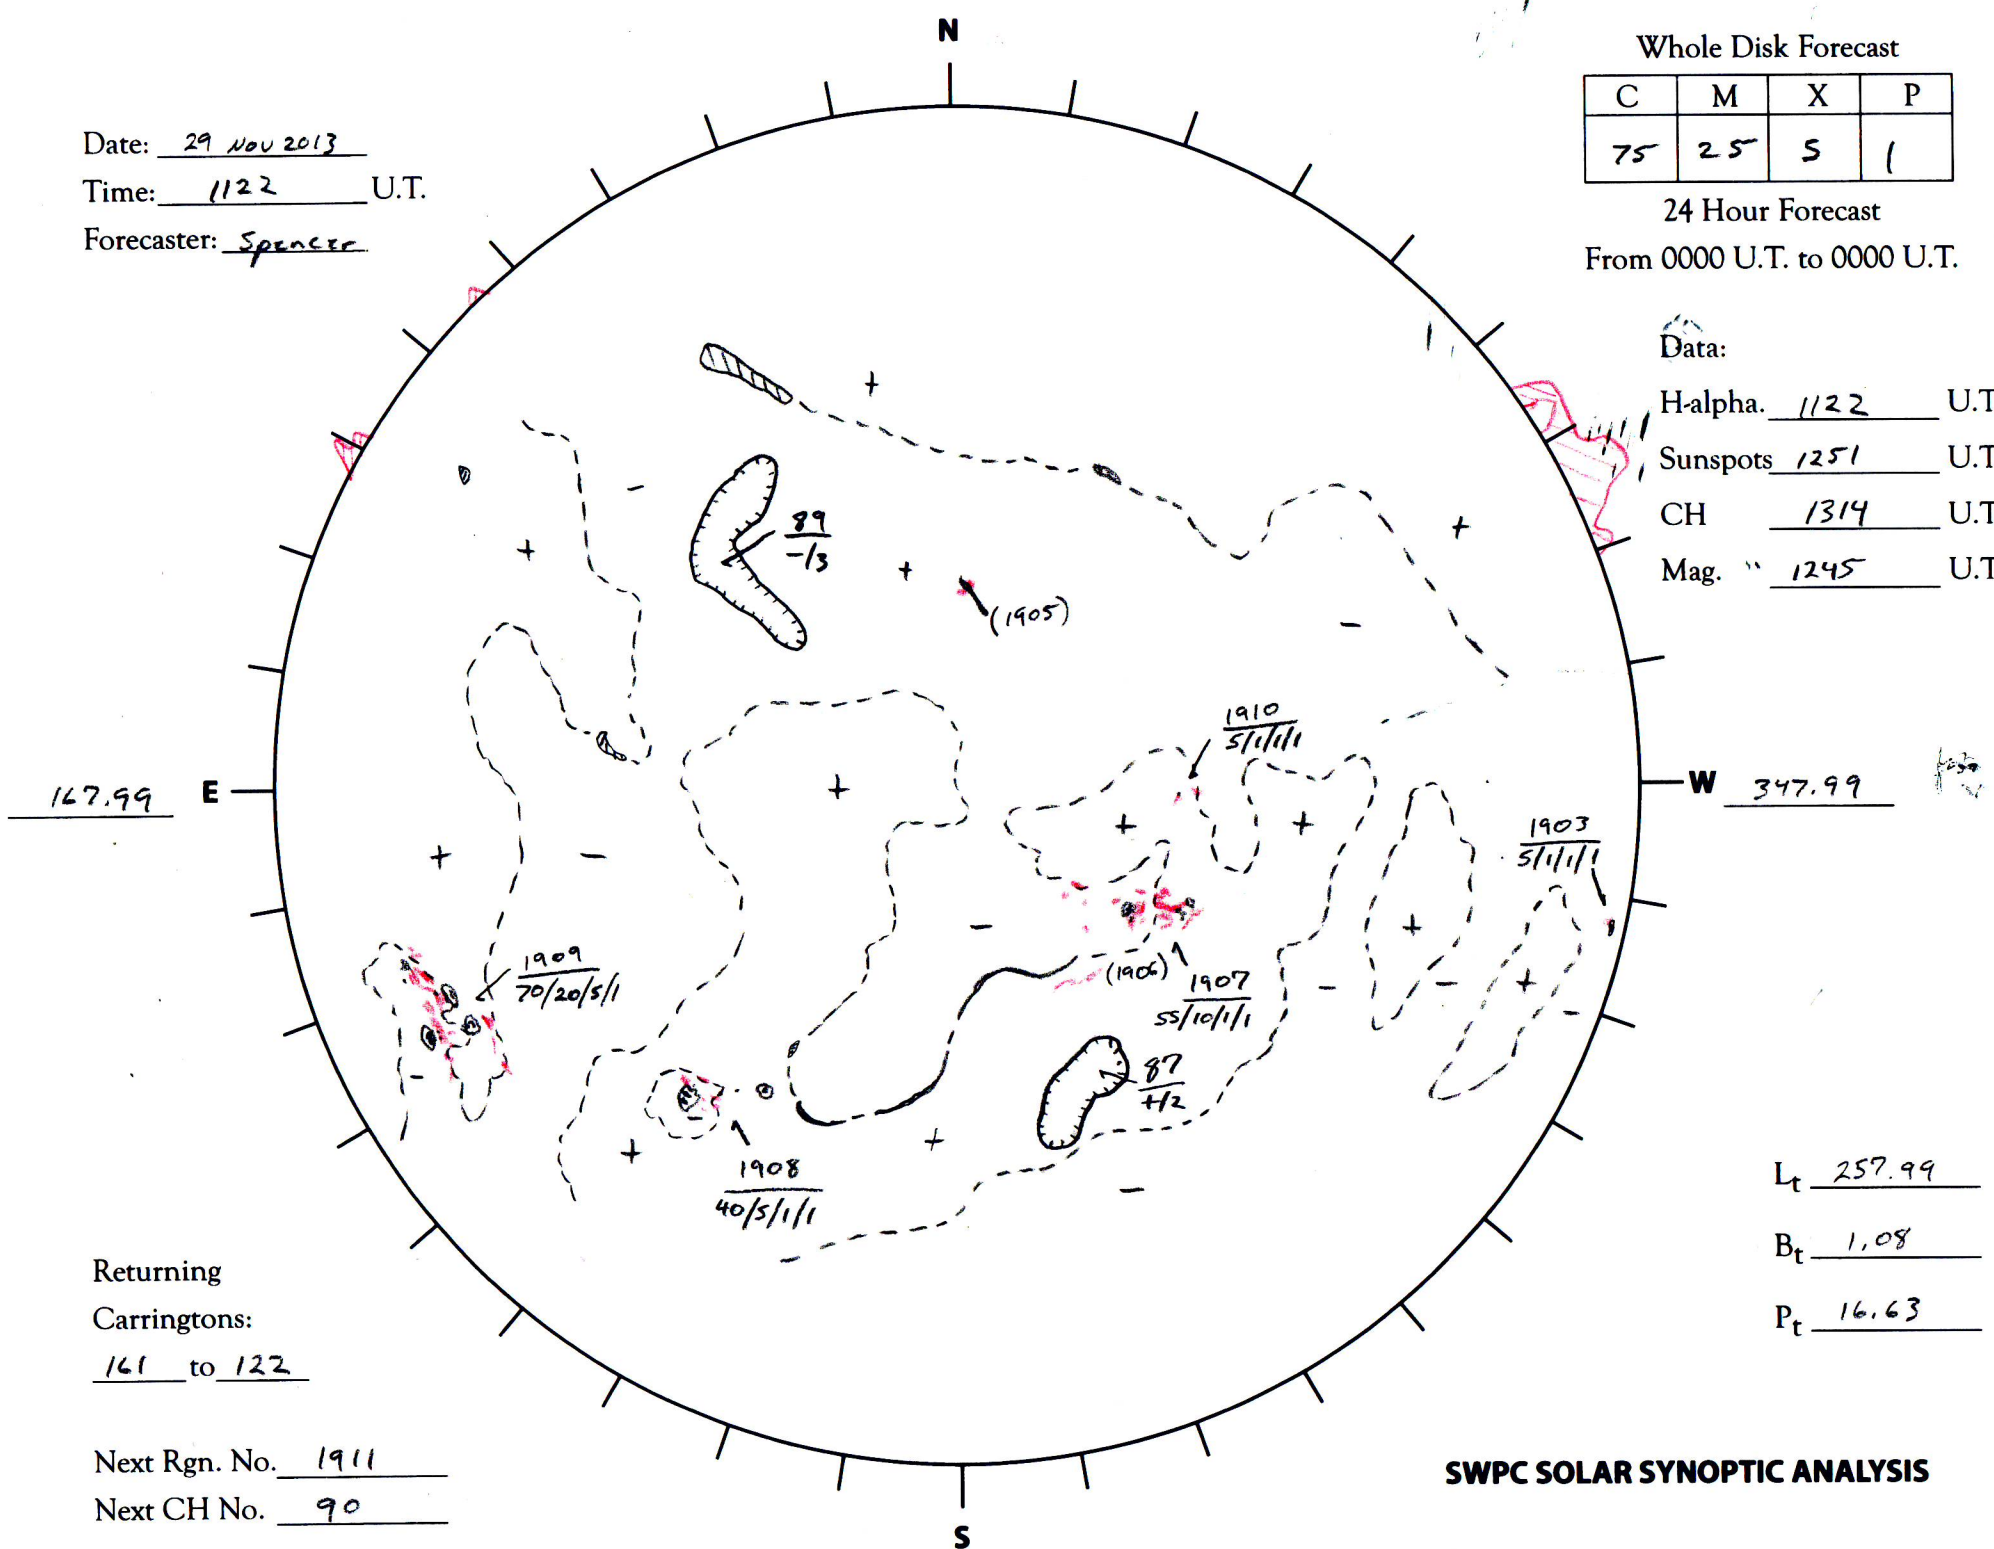

Date: 29 Nov 2013  
 Time: 1122 U.T.  
 Forecaster: Spencer

Whole Disk Forecast

C	M	X	P
75	25	5	1

24 Hour Forecast  
 From 0000 U.T. to 0000 U.T.

Data:  
 H-alpha. 1122 U.T.  
 Sunspots 1251 U.T.  
 CH 1314 U.T.  
 Mag. " 1245 U.T.

Returning  
 Carringtons:  
161 to 122

Next Rgn. No. 1911  
 Next CH No. 90

L<sub>t</sub> 257.99  
 B<sub>t</sub> 1.08  
 P<sub>t</sub> 16.63