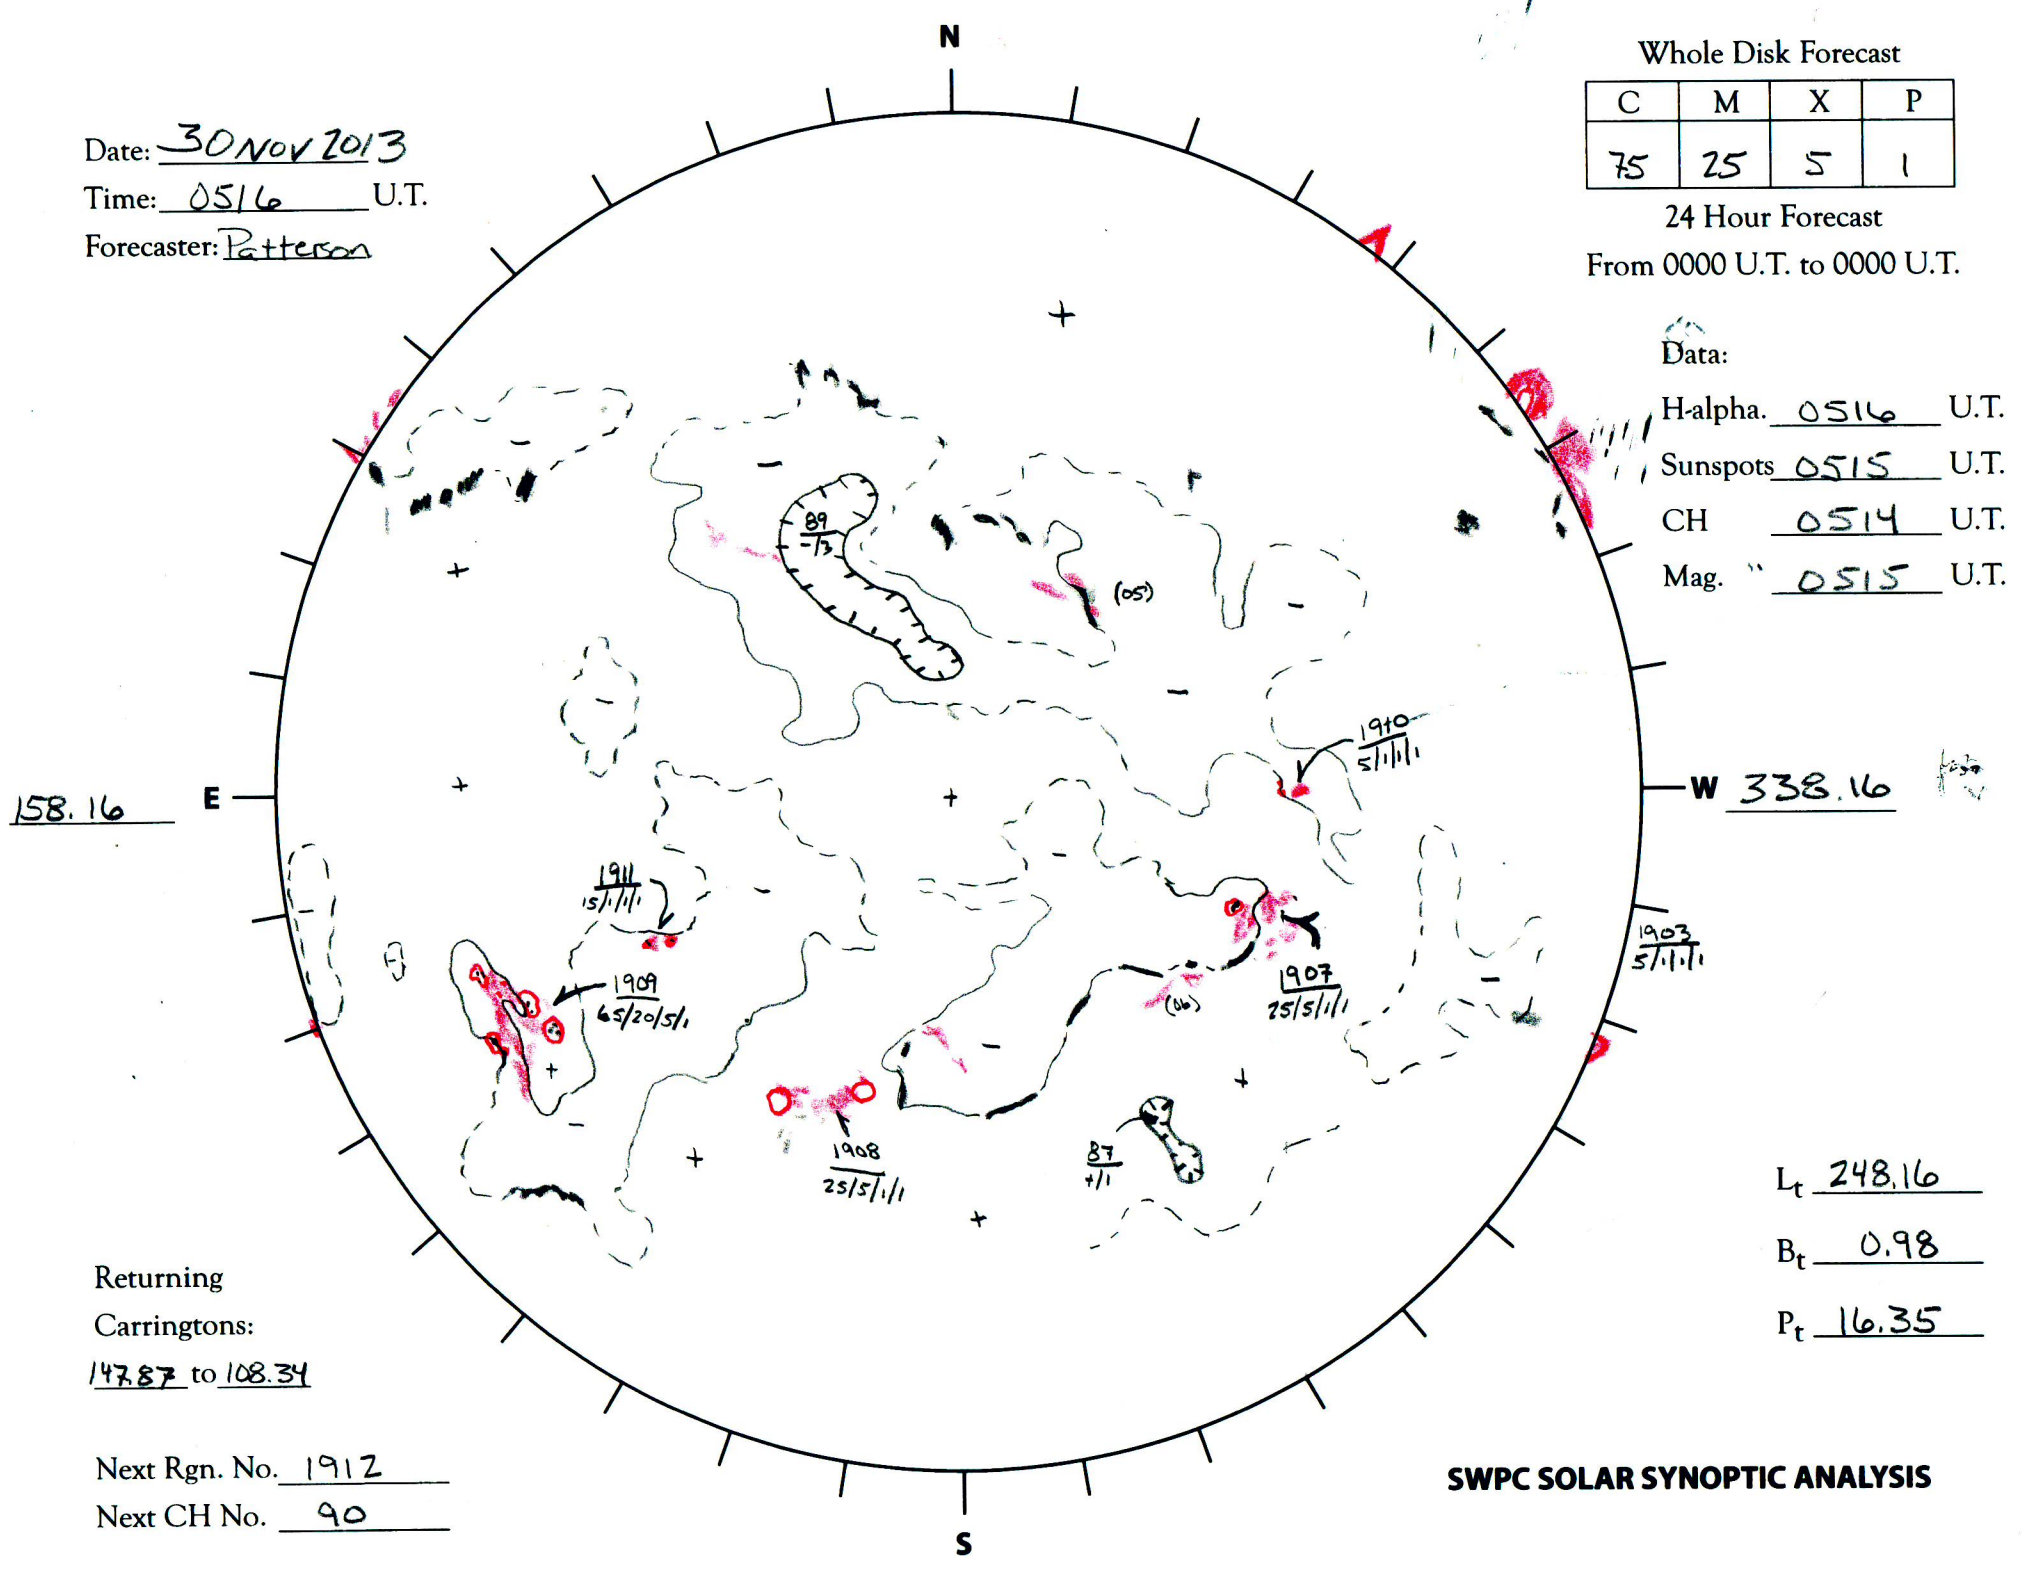

Date: 30 Nov 2013
 Time: 0516 U.T.
 Forecaster: Patterson

Whole Disk Forecast

C	M	X	P
75	25	5	1

24 Hour Forecast
 From 0000 U.T. to 0000 U.T.

Data:
 H-alpha. 0516 U.T.
 Sunspots 0515 U.T.
 CH 0514 U.T.
 Mag. " 0515 U.T.

158.16

W 338.16

Returning
 Carringtons:
147.87 to 108.34

Next Rgn. No. 1912
 Next CH No. 90

L_t 248.16
 B_t 0.98
 P_t 16.35