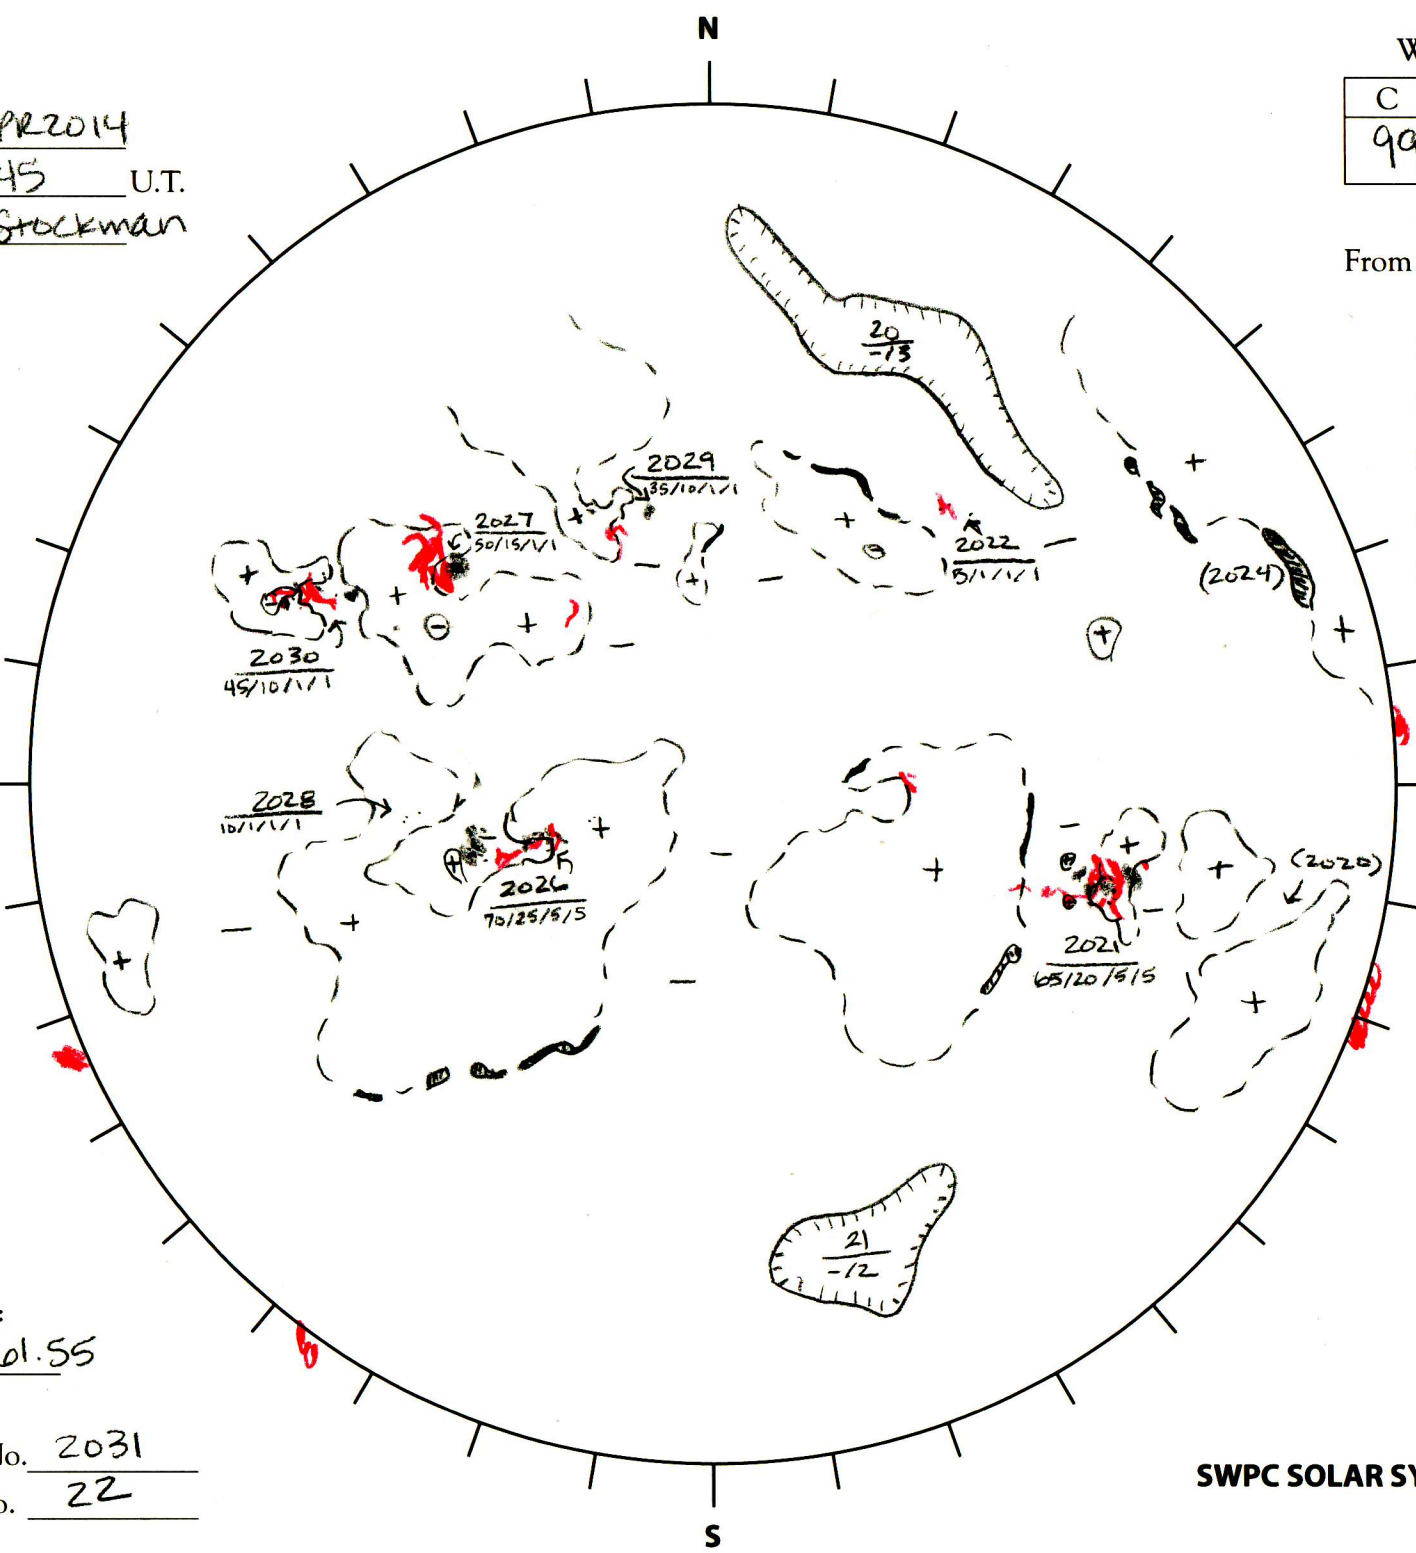

Date: 04 APR 2014  
 Time: 1345 U.T.  
 Forecaster: Stockman

Whole Disk Forecast

C	M	X	P
99	50	5	5

24 Hour Forecast  
 From 0000 U.T. to 0000 U.T.

Data:

H-alpha. 1345 U.T.

Sunspots 1348 U.T.

CH 1342 U.T.

Mag. 1345 U.T.

306.78 E

W 126.78

Returning  
 Carringtons:  
301.14 to 261.55

Next Rgn. No. 2031  
 Next CH No. 22

$L_t$  306.78

$B_t$  -6.35

$P_t$  -26.25