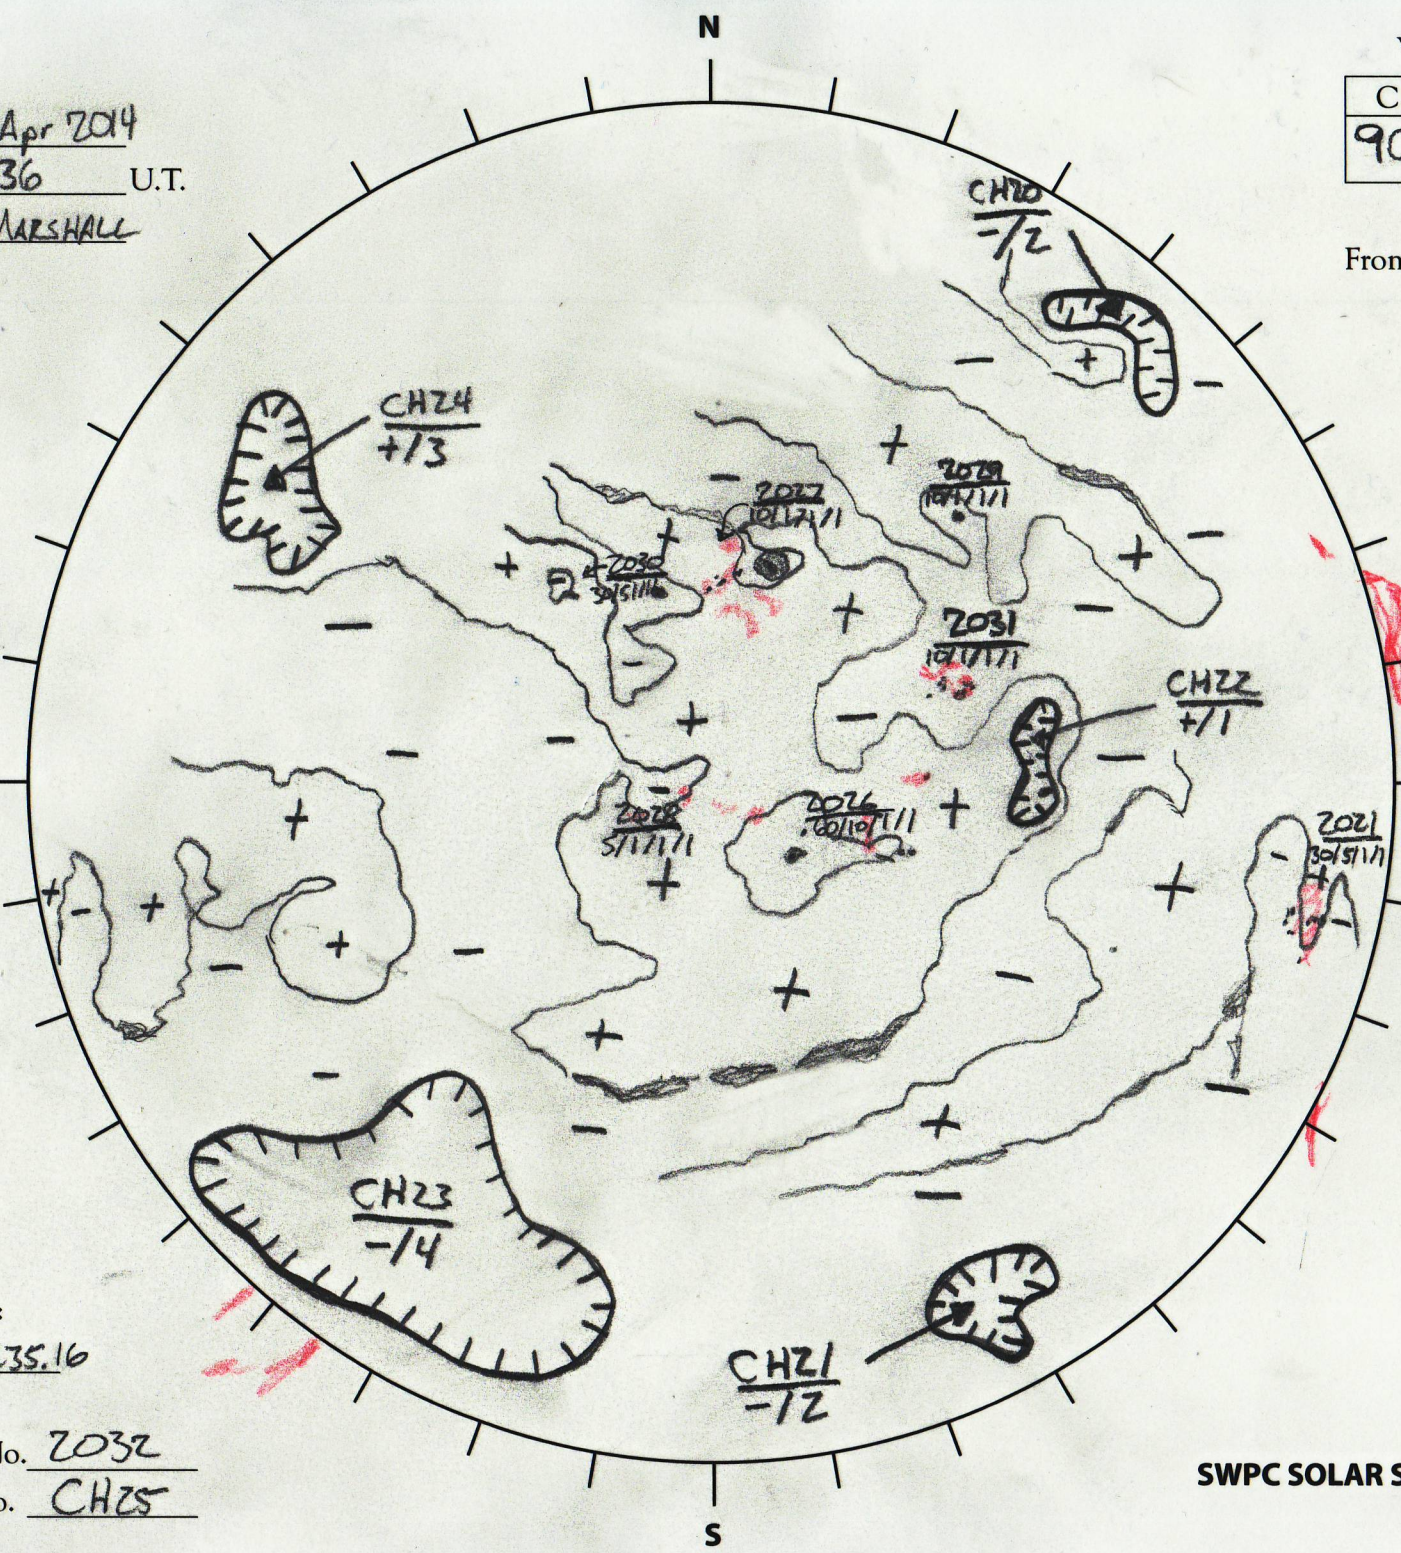

Date: 06 Apr 2014  
 Time: 1736 U.T.  
 Forecaster: MARSHALL

Whole Disk Forecast

C	M	X	P
90	30	1	1

24 Hour Forecast  
 From 0000 U.T. to 0000 U.T.

Data:  
 H-alpha. 1736 U.T.  
 Sunspots 1654 U.T.  
 CH 1712 U.T.  
 Mag. 1645 U.T.

278.27 E

W 98.27

Returning Carringtons:  
274.75 to 235.16

Next Rgn. No. 2032  
 Next CH No. CH25

$L_t$  8.27  
 $B_t$  -6.27  
 $P_t$  -26.27