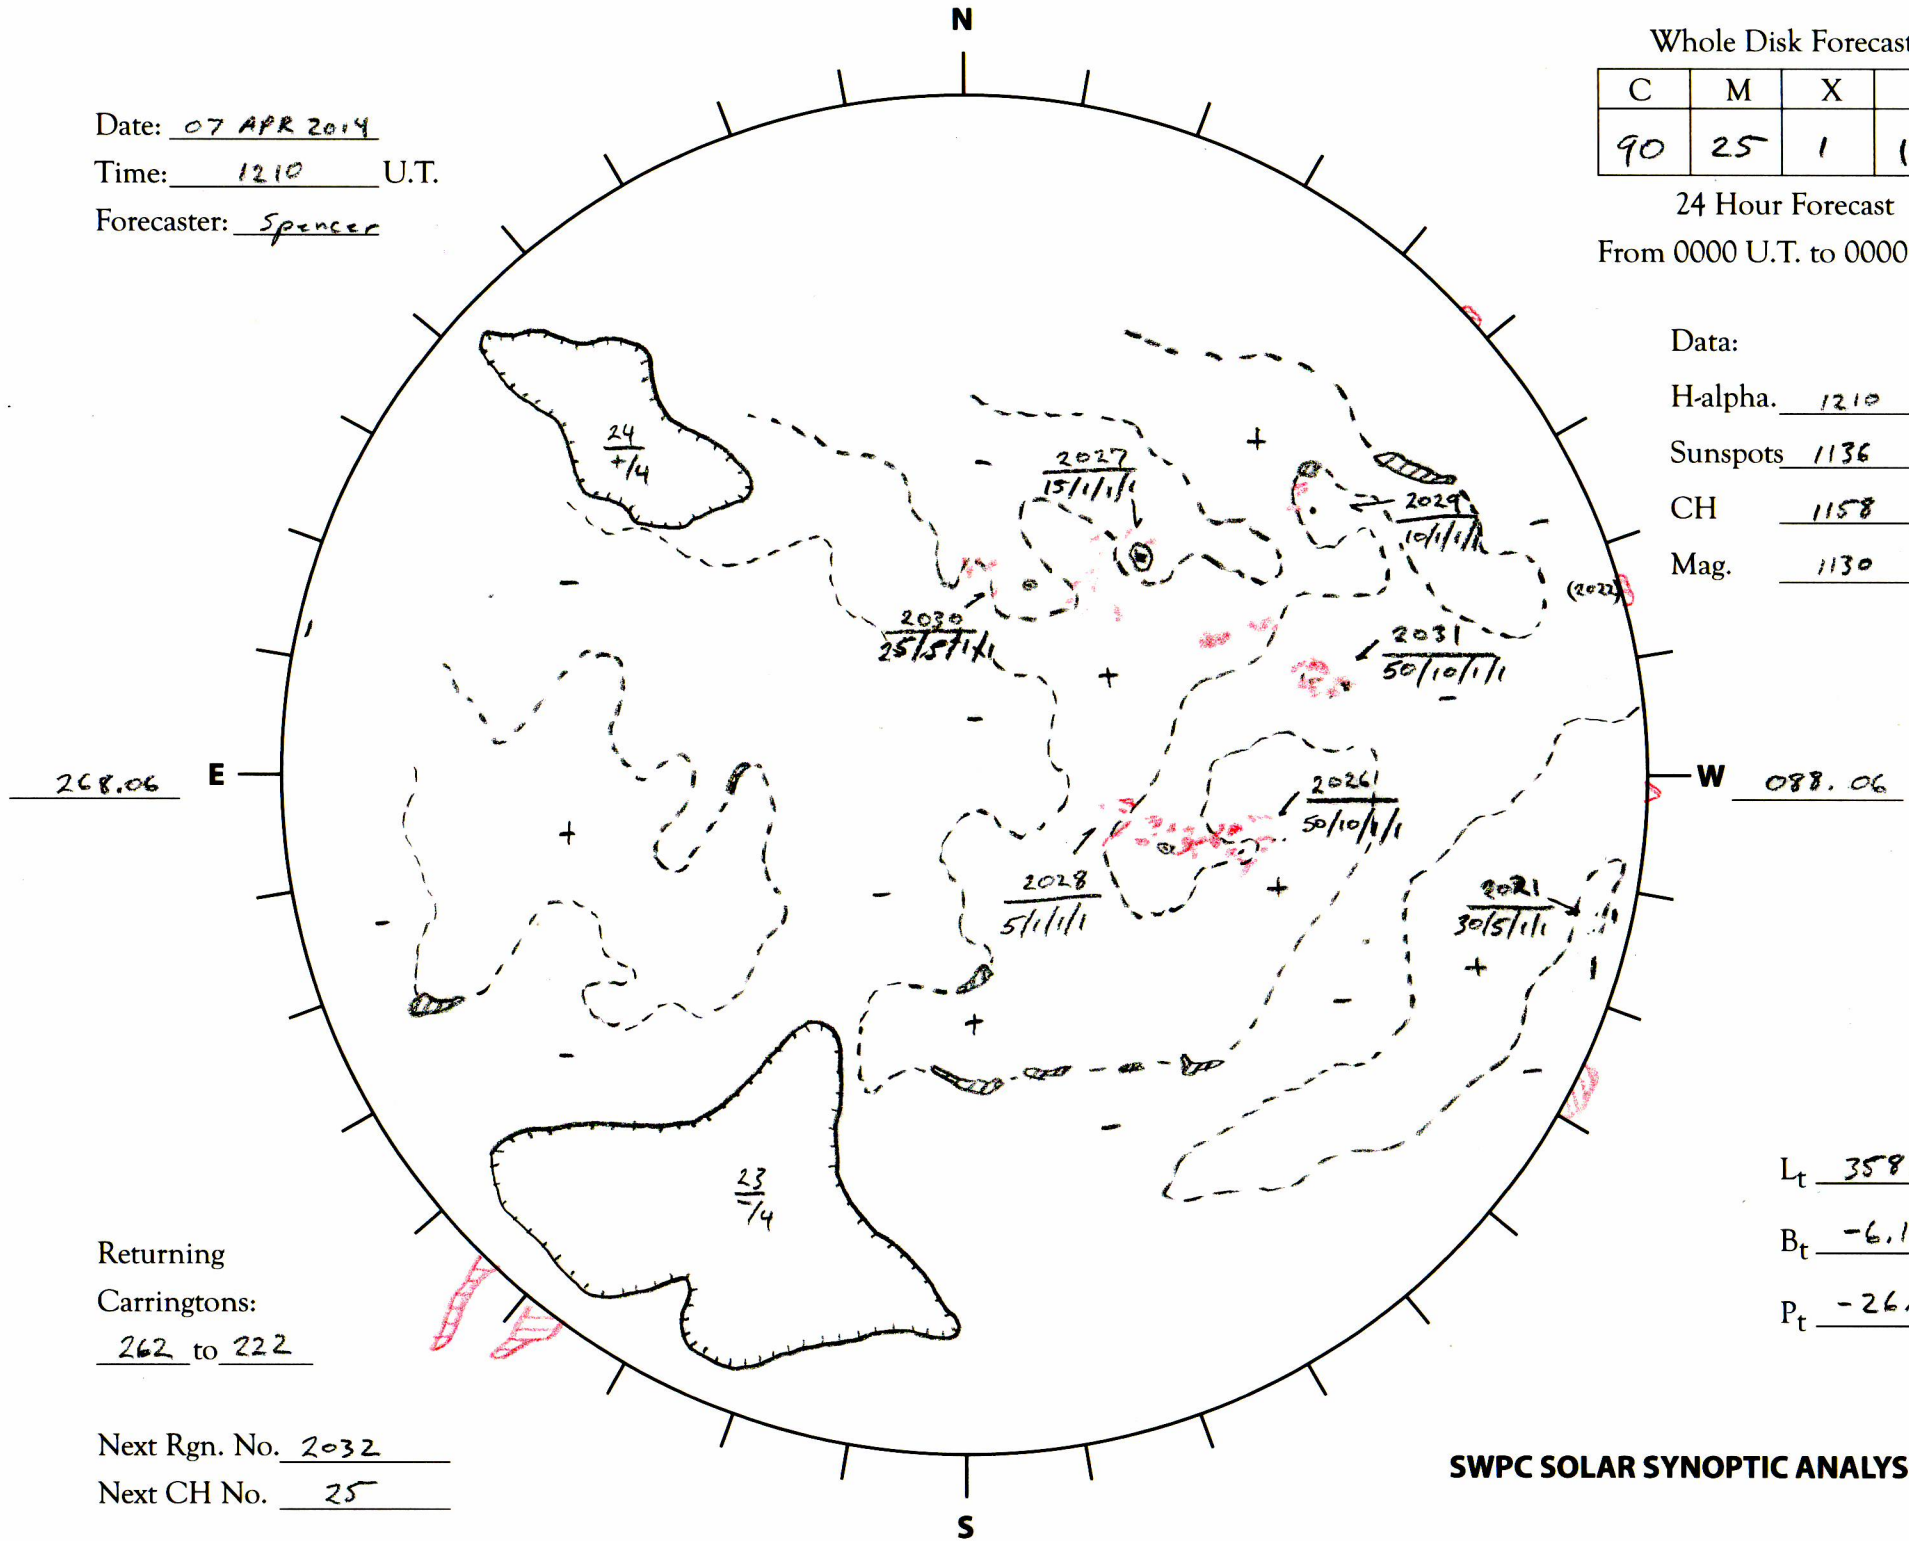

Date: 07 APR 2014  
 Time: 1210 U.T.  
 Forecaster: Spencer

Whole Disk Forecast

C	M	X	P
90	25	1	1

24 Hour Forecast  
 From 0000 U.T. to 0000 U.T.

Data:  
 H-alpha. 1210 U.T.  
 Sunspots 1136 U.T.  
 CH 1158 U.T.  
 Mag. 1130 U.T.

Returning Carringtons:  
262 to 222

Next Rgn. No. 2032  
 Next CH No. 25

$L_t$  358.06  
 $B_t$  -6.17  
 $P_t$  -26.27