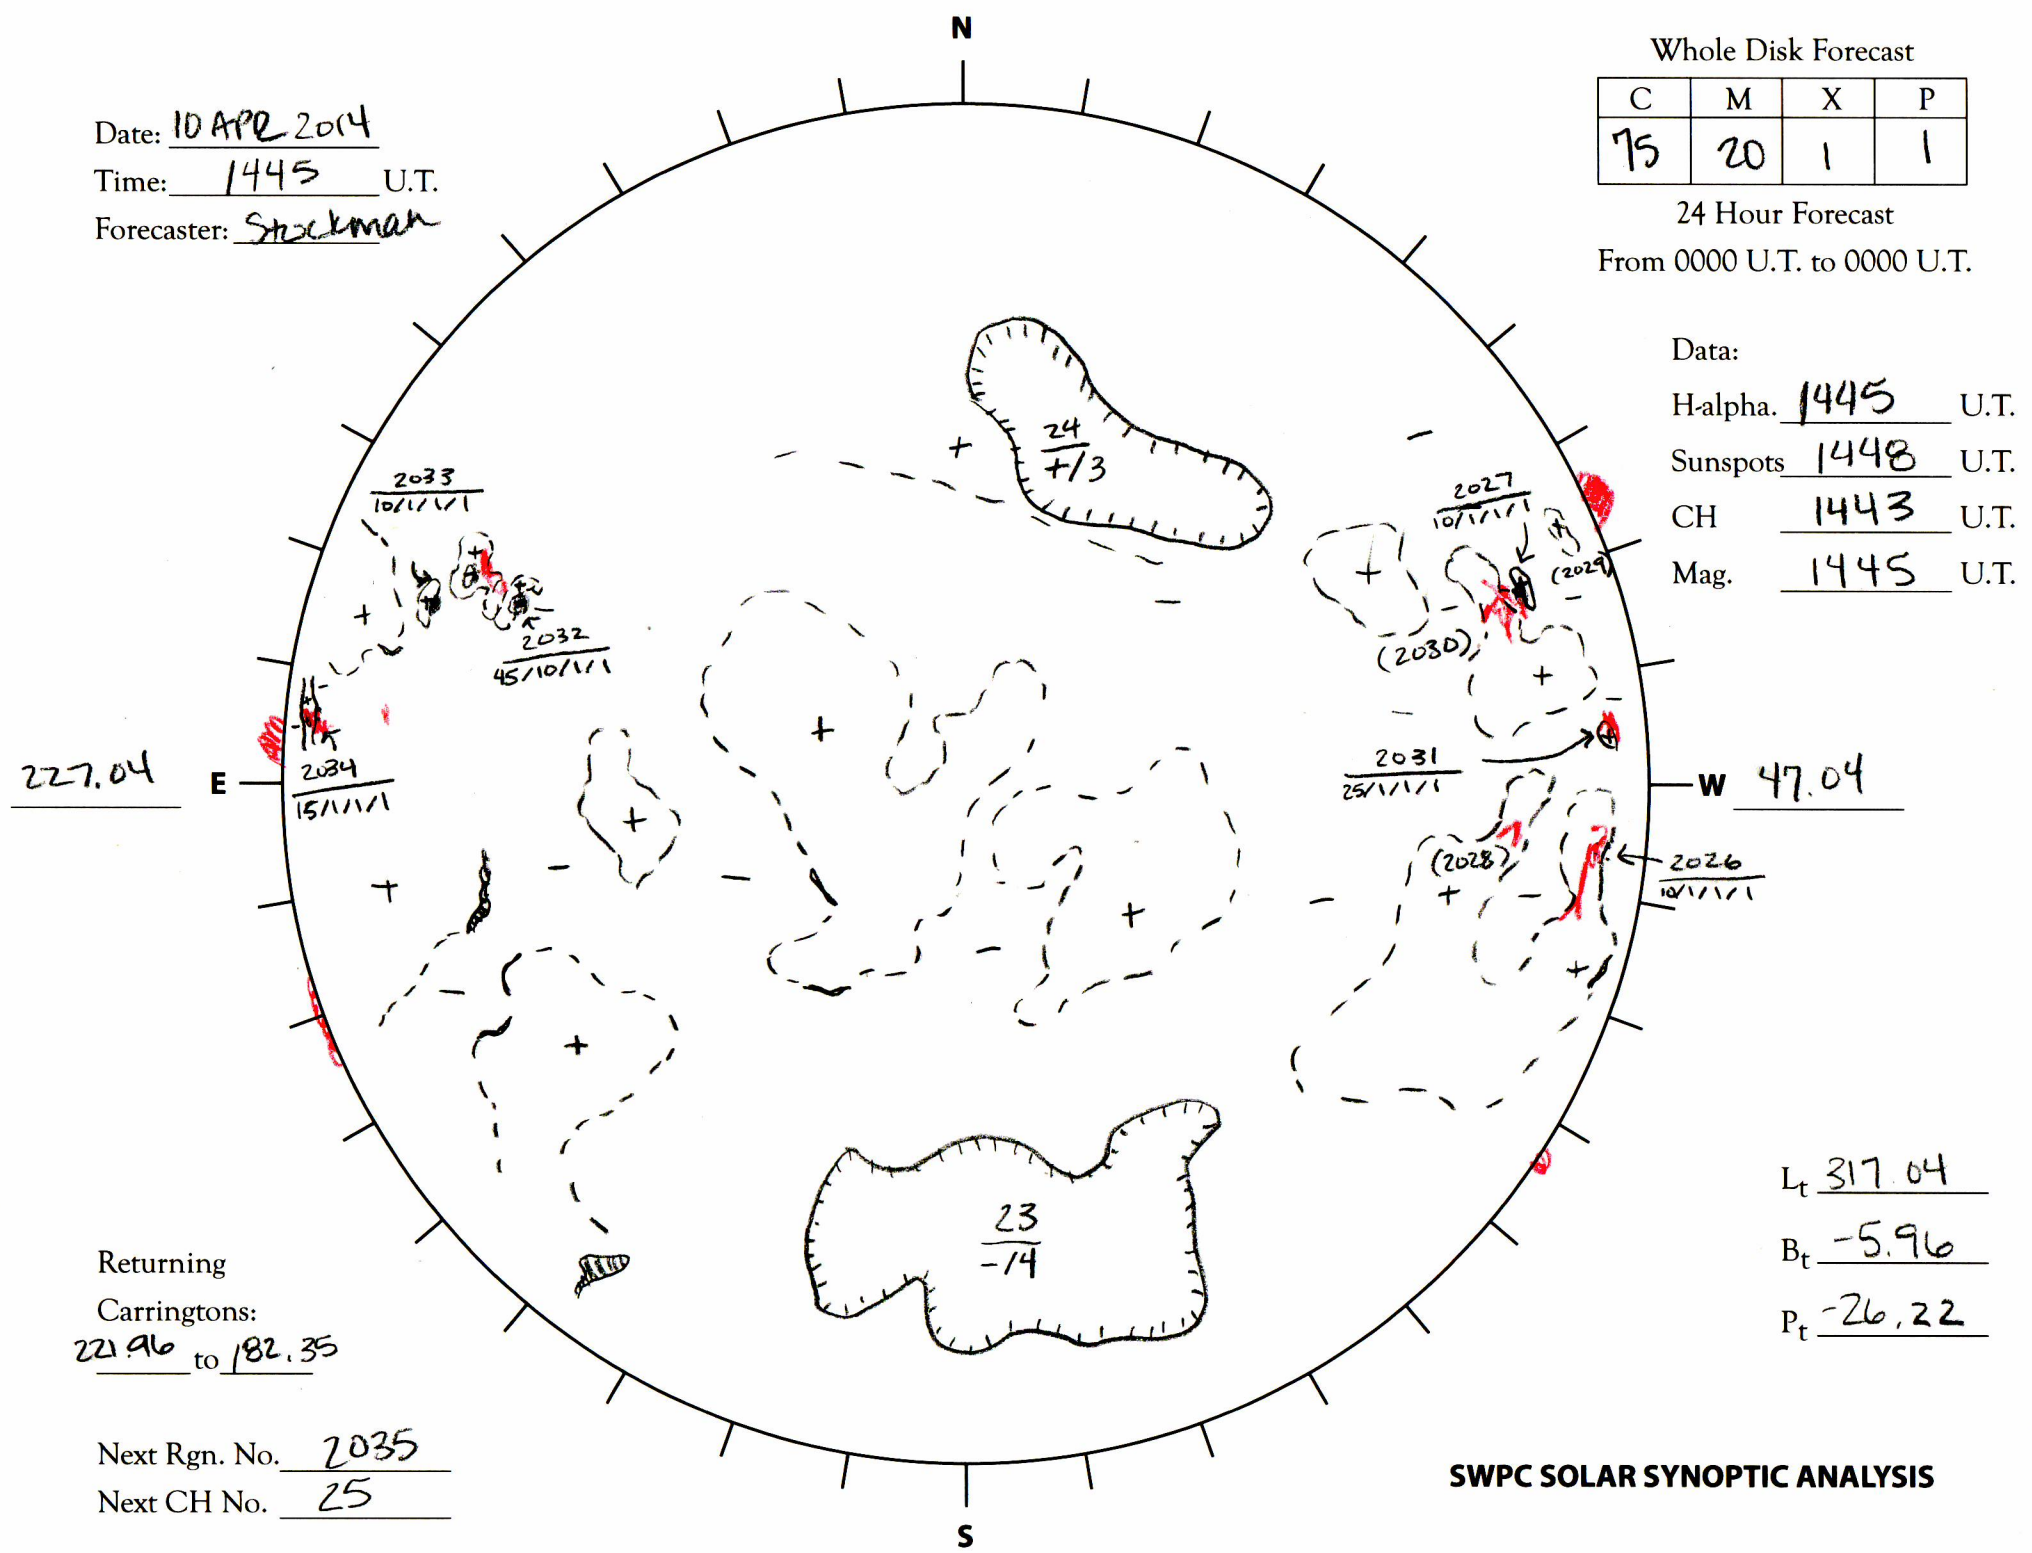

Date: 10 APR 2014
 Time: 1445 U.T.
 Forecaster: Stockman

Whole Disk Forecast

C	M	X	P
75	20	1	1

24 Hour Forecast
 From 0000 U.T. to 0000 U.T.

Data:
 H-alpha. 1445 U.T.
 Sunspots 1448 U.T.
 CH 1443 U.T.
 Mag. 1445 U.T.

227.04 E

W 47.04

Returning
 Carringtons:
221.96 to 182.35

L_t 317.04
 B_t -5.96
 P_t -26.22

Next Rgn. No. 2035
 Next CH No. 25