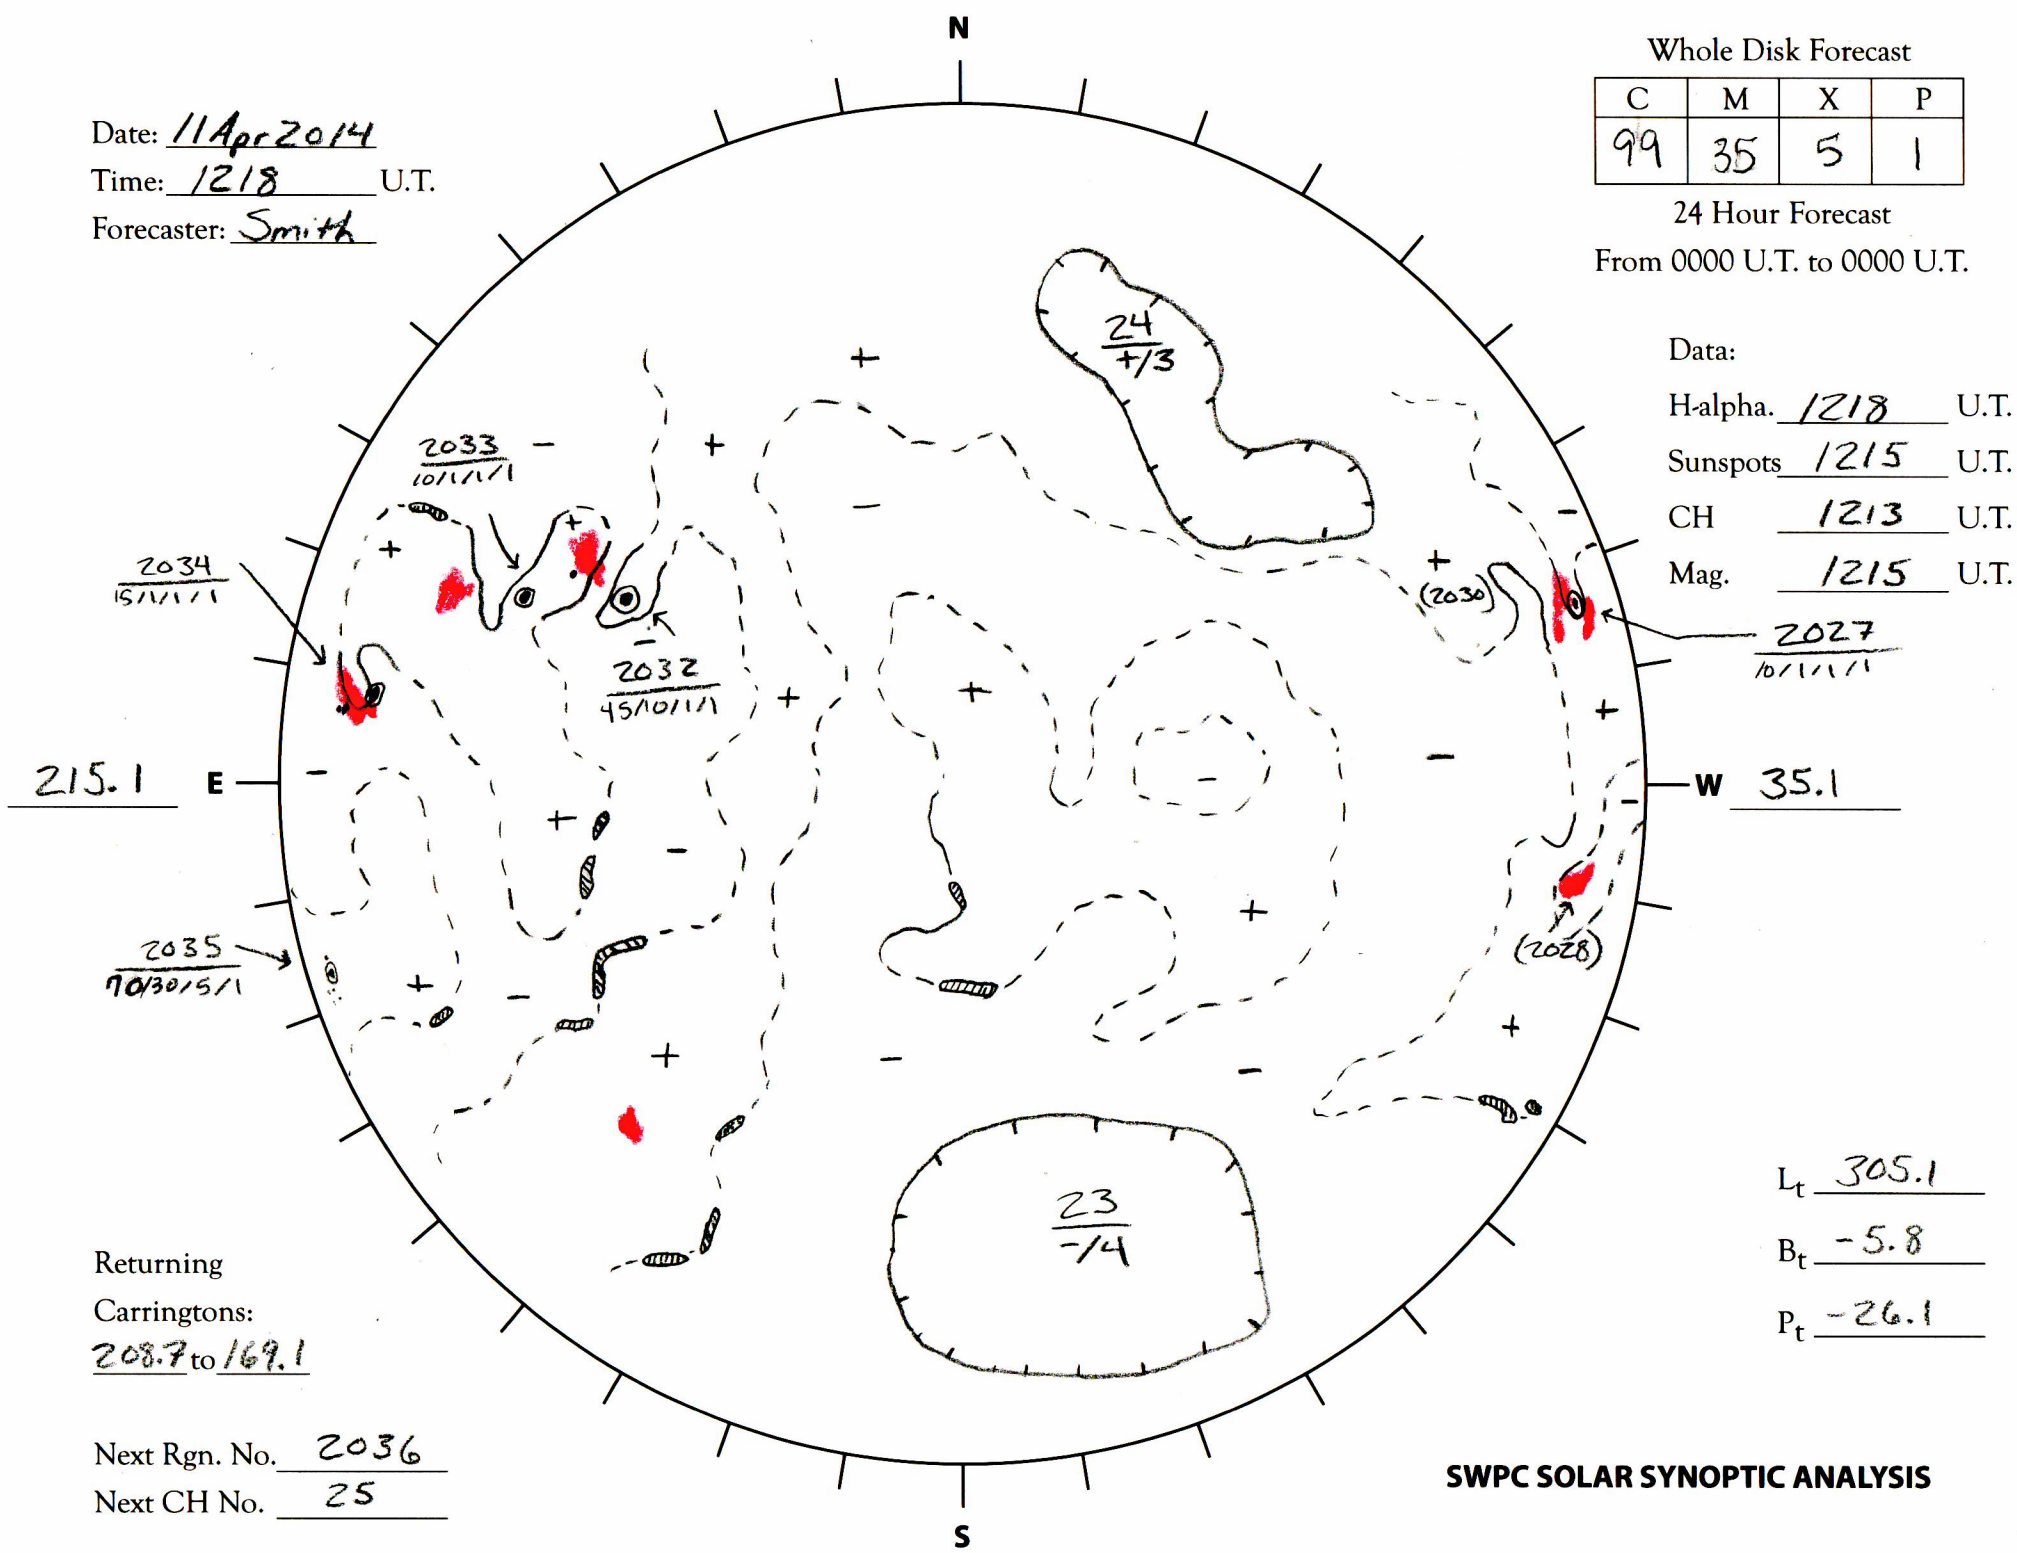

Date: 11 Apr 2014
 Time: 1218 U.T.
 Forecaster: Smith

Whole Disk Forecast

C	M	X	P
99	35	5	1

24 Hour Forecast
 From 0000 U.T. to 0000 U.T.

Data:

H-alpha. 1218 U.T.

Sunspots 1215 U.T.

CH 1213 U.T.

Mag. 1215 U.T.

215.1 E

W 35.1

Returning
 Carringtons:
208.7 to 169.1

Next Rgn. No. 2036
 Next CH No. 25

L_t 305.1
 B_t -5.8
 P_t -26.1