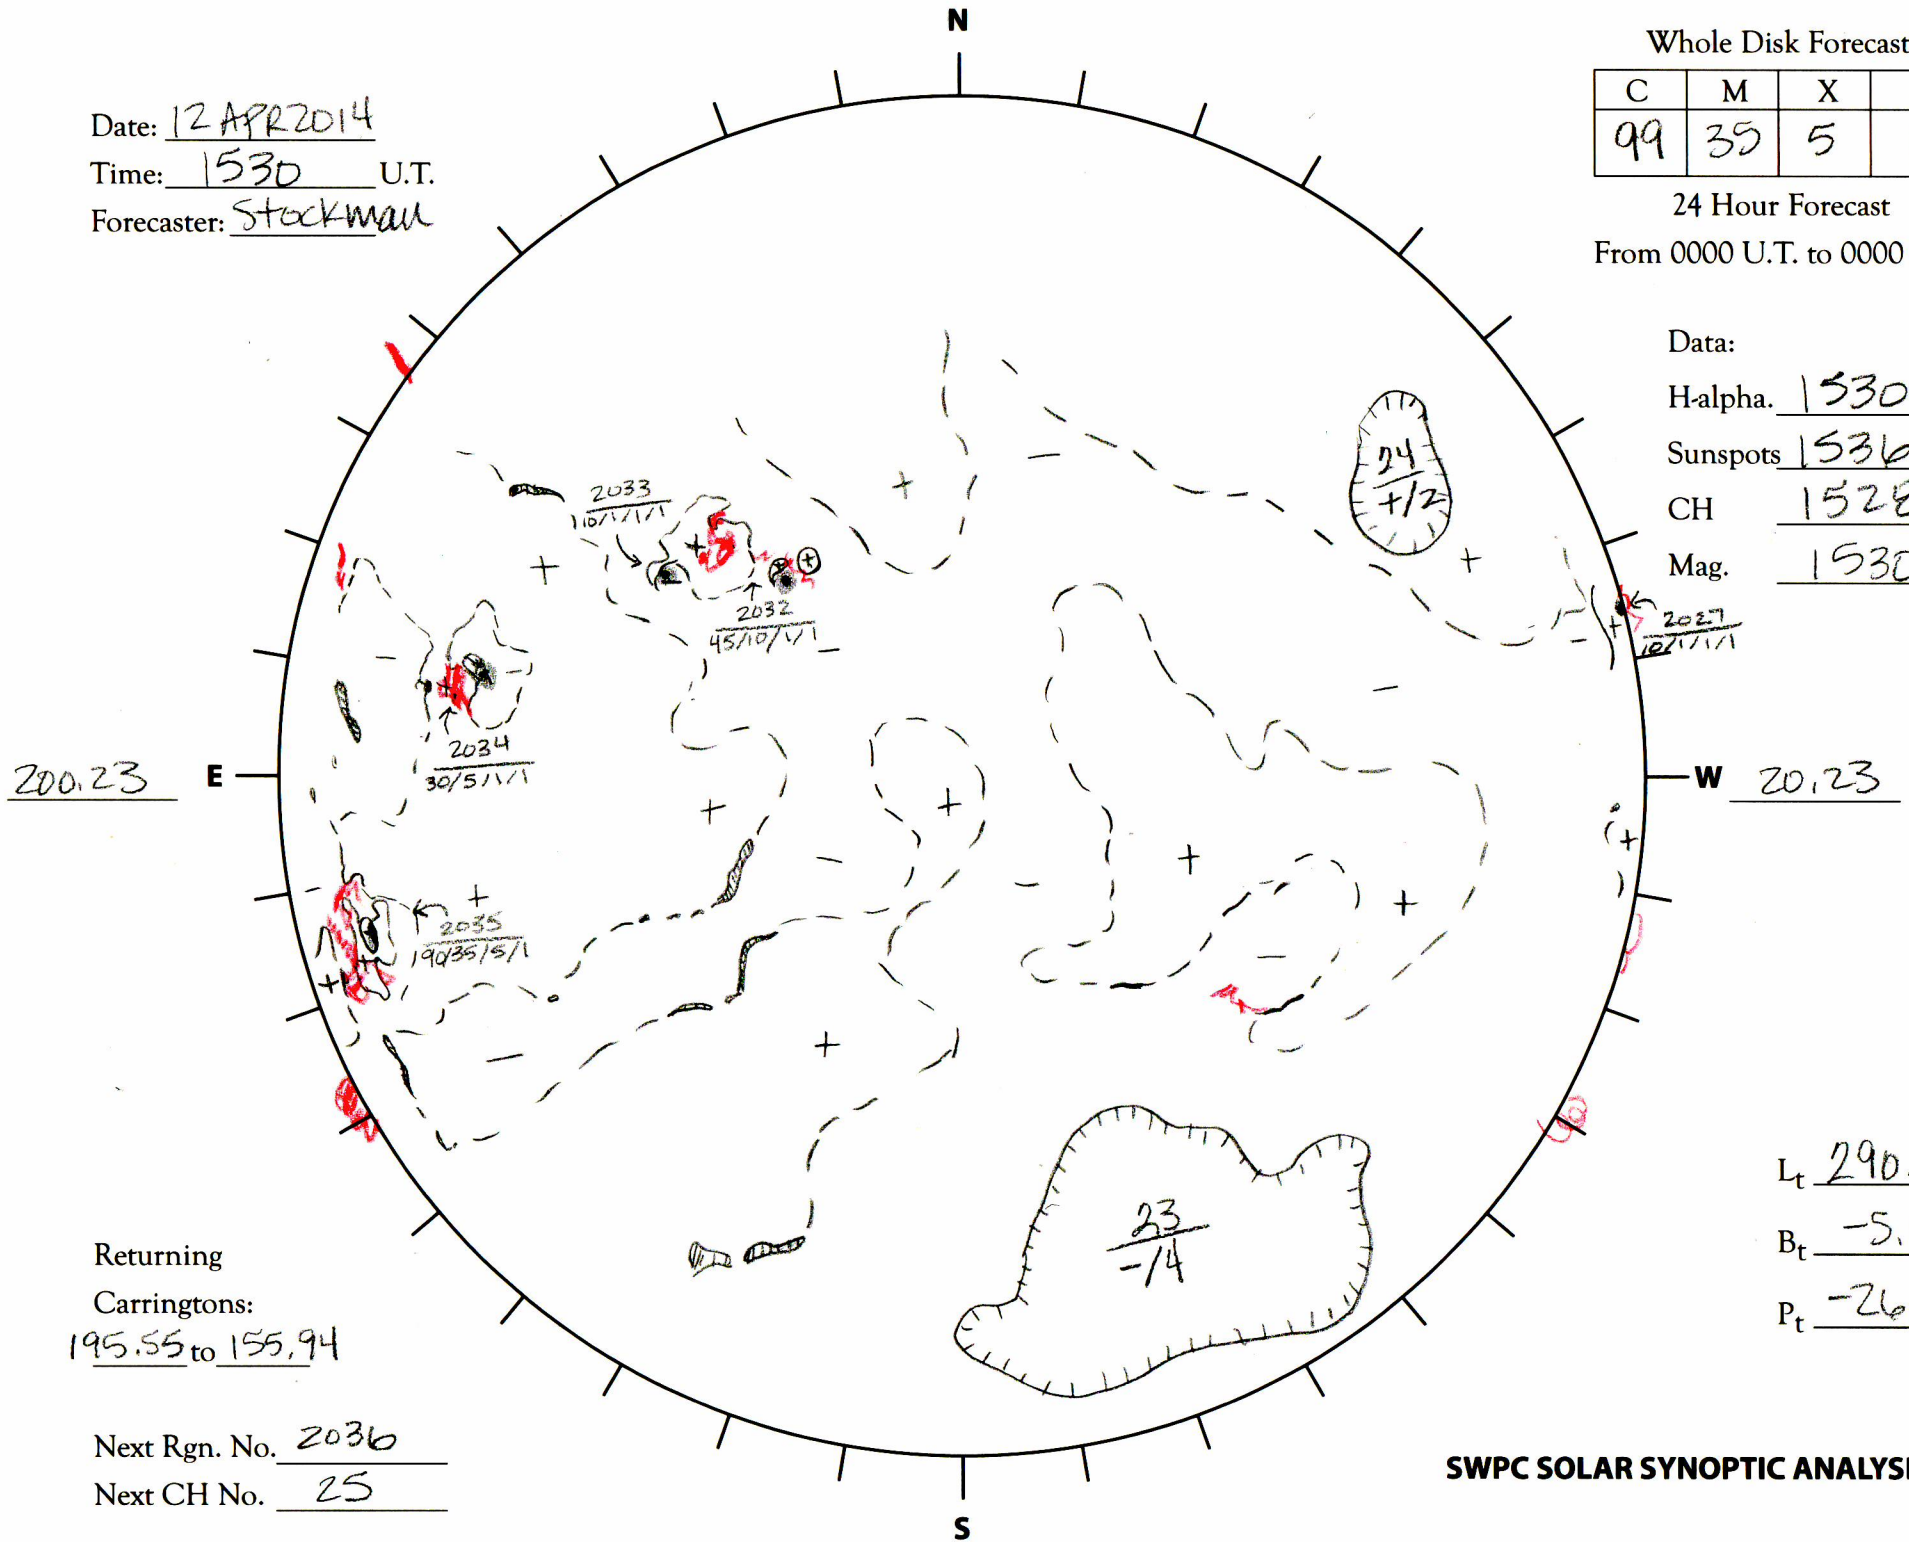

Date: 12 APR 2014
 Time: 1530 U.T.
 Forecaster: Stockman

Whole Disk Forecast

C	M	X	P
99	35	5	1

24 Hour Forecast
 From 0000 U.T. to 0000 U.T.

Data:

H-alpha. 1530 U.T.

Sunspots 1536 U.T.

CH 1528 U.T.

Mag. 1530 U.T.

Returning
 Carringtons:
195.55 to 155.94

Next Rgn. No. 2036

Next CH No. 25

L_t 290.23

B_t -5.81

P_t -26.15