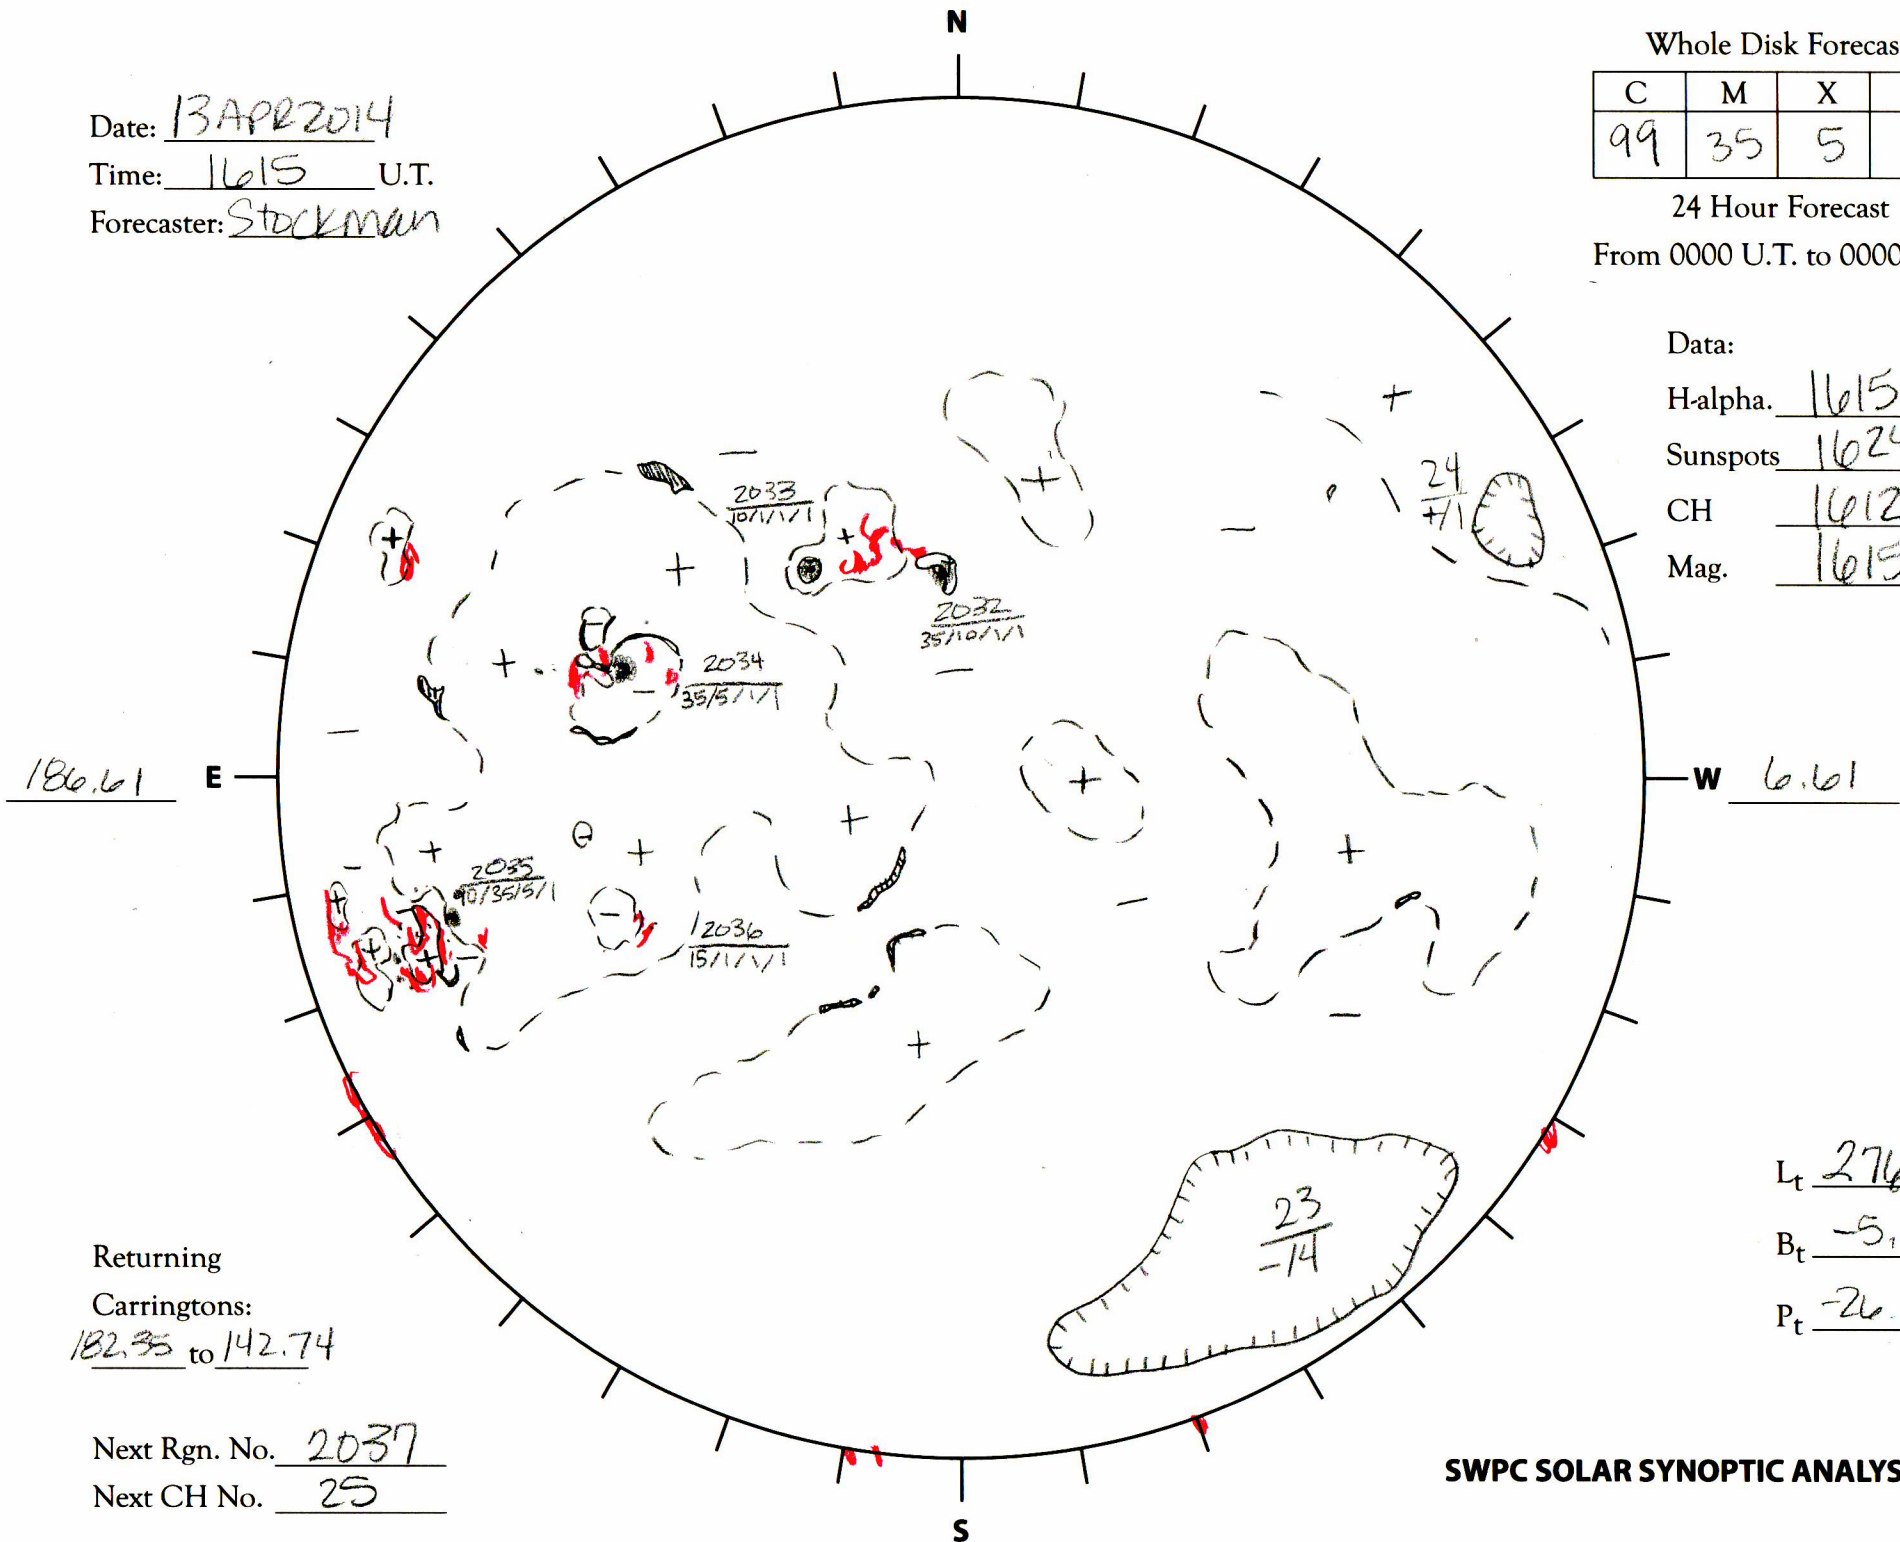

Date: 13 APR 2014
 Time: 1615 U.T.
 Forecaster: Stockman

Whole Disk Forecast

C	M	X	P
99	35	5	1

24 Hour Forecast
 From 0000 U.T. to 0000 U.T.

Data:

H-alpha. 1615 U.T.

Sunspots 1624 U.T.

CH 1612 U.T.

Mag. 1615 U.T.

186.61

6.61

Returning
 Carringtons:
182.35 to 142.74

Next Rgn. No. 2037
 Next CH No. 25

L_t 276.61

B_t -5.73

P_t -26.10